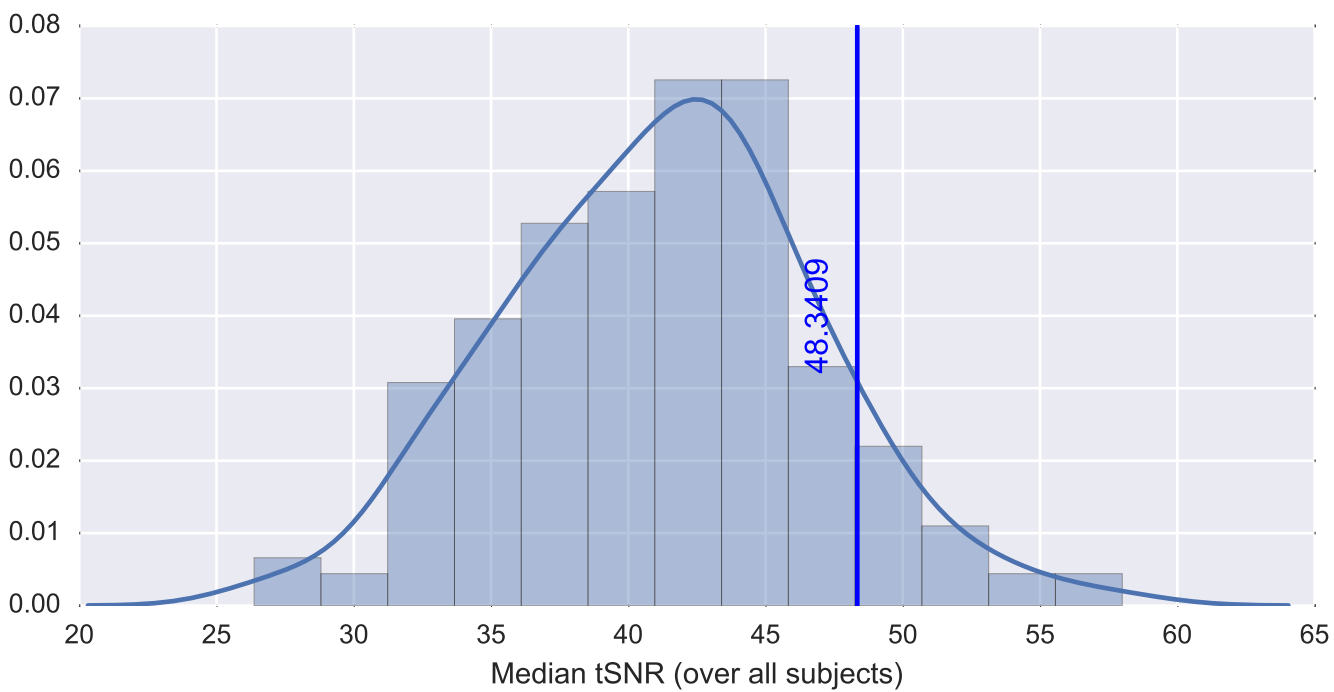

Mean EPI

Brain mask

tSNR

motion

fieldmap correction

coregistration