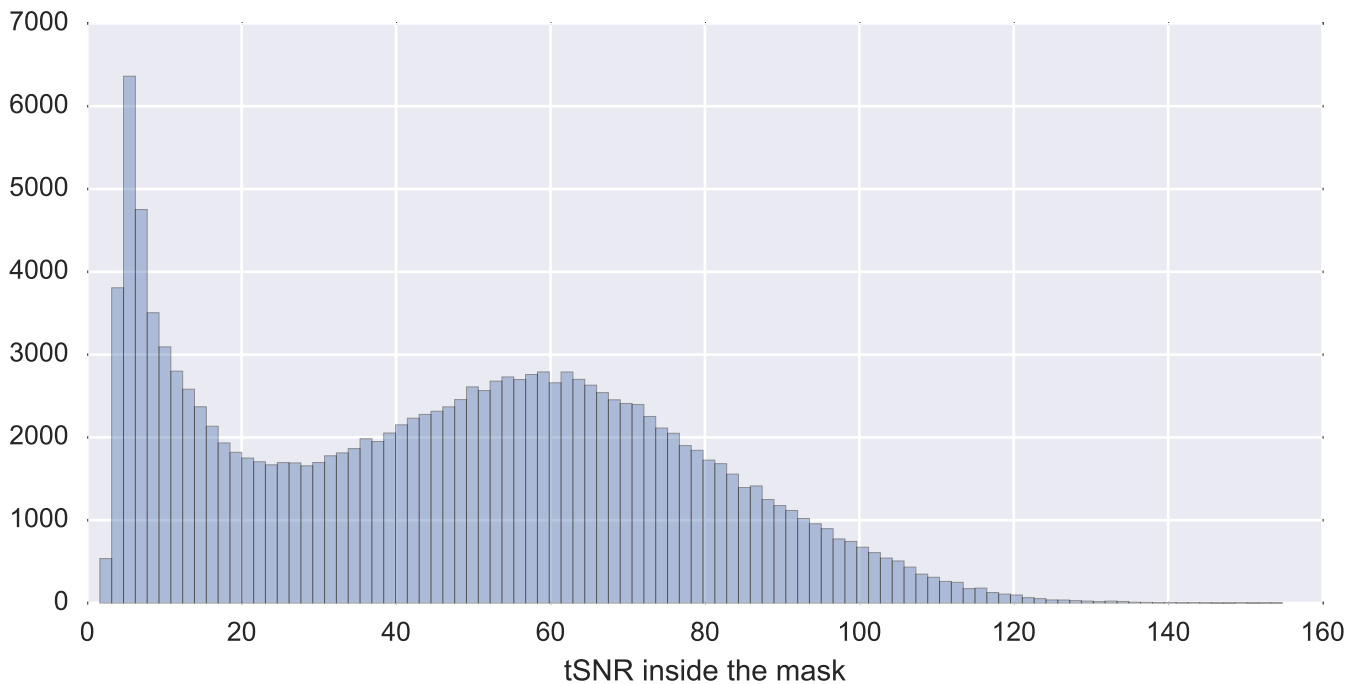

Mean EPI

Brain mask

tSNR

motion

fieldmap correction

coregistration