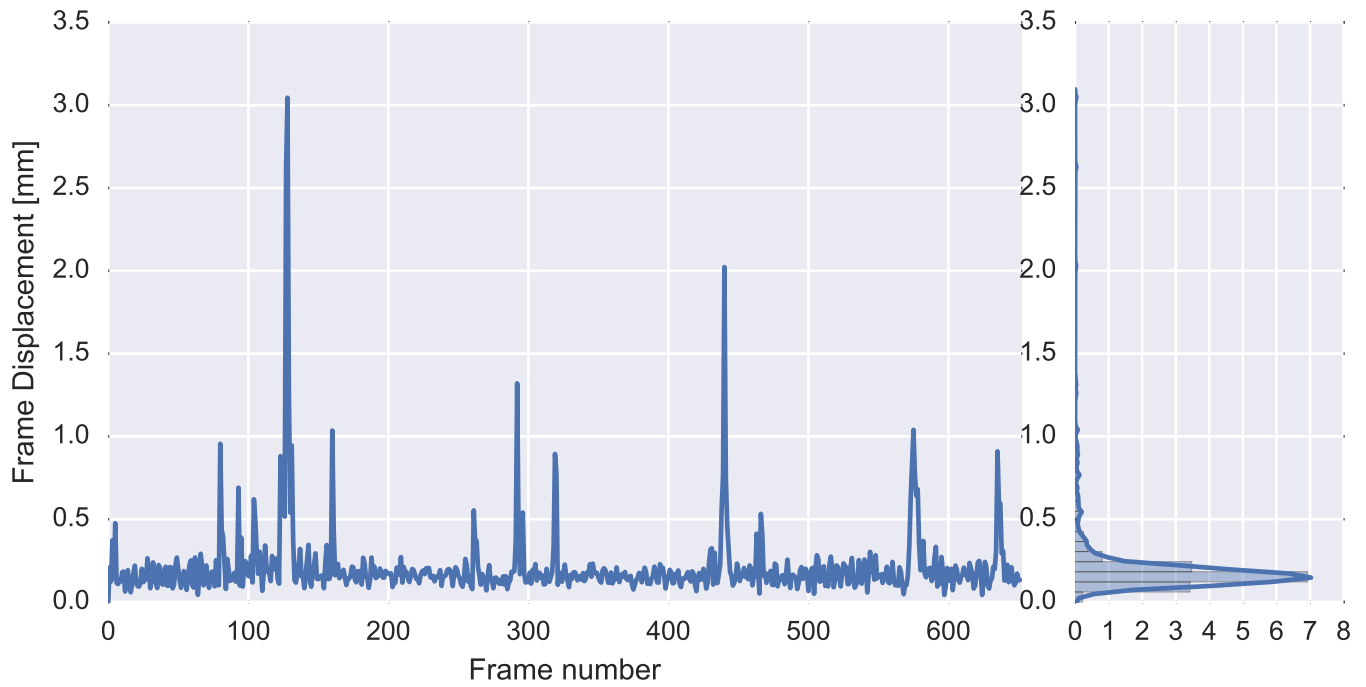

Mean EPI

Brain mask

tSNR

motion

fieldmap correction

coregistration