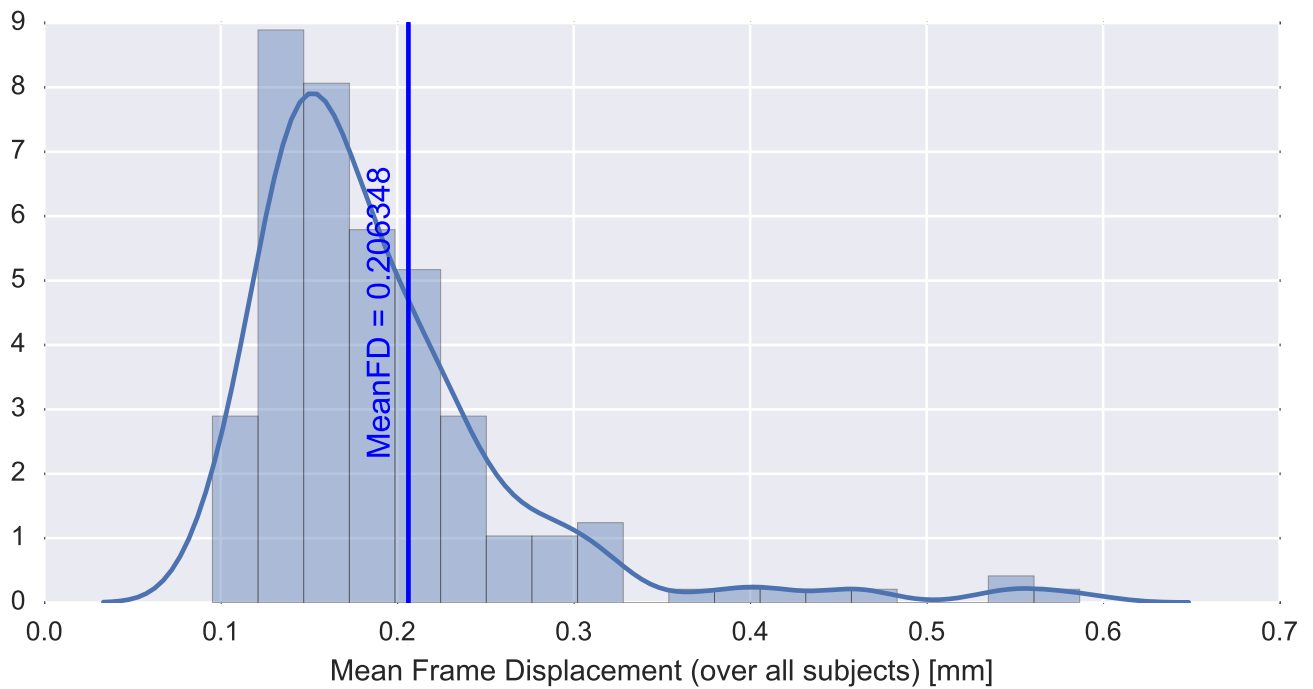

Mean EPI

Brain mask

tSNR

motion

fieldmap correction

coregistration