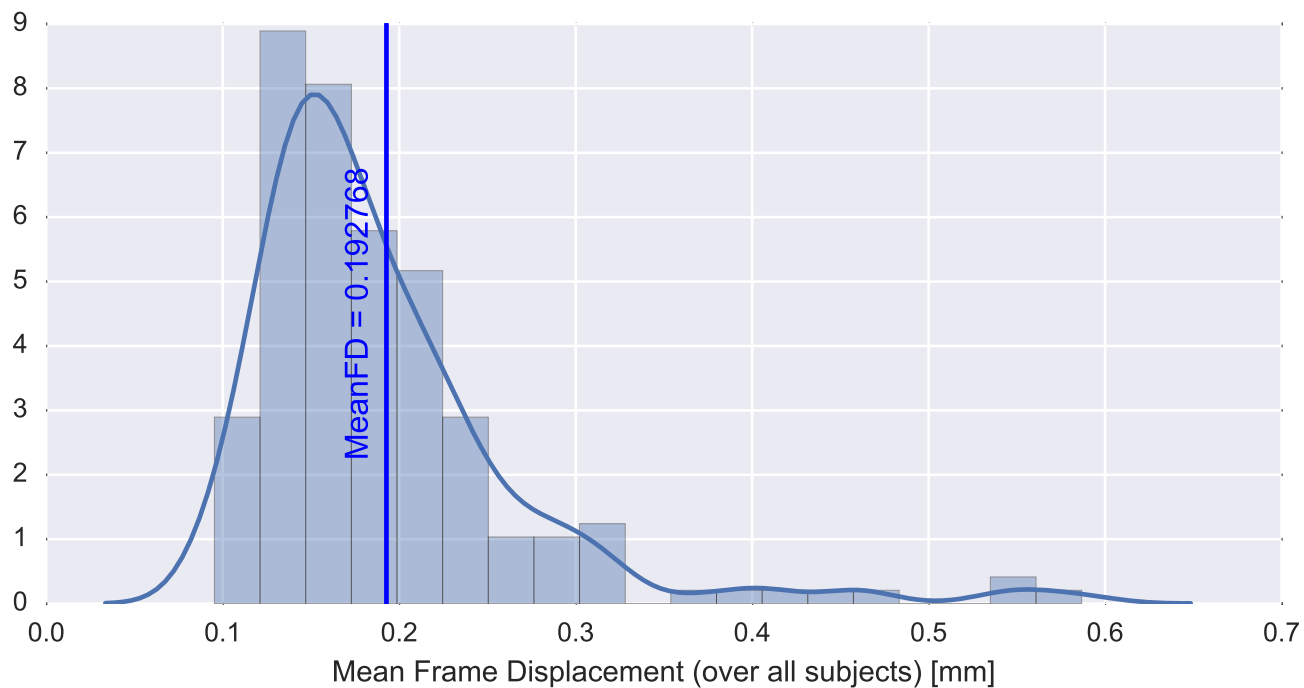

Mean EPI

Brain mask

tSNR

motion

fieldmap correction

coregistration