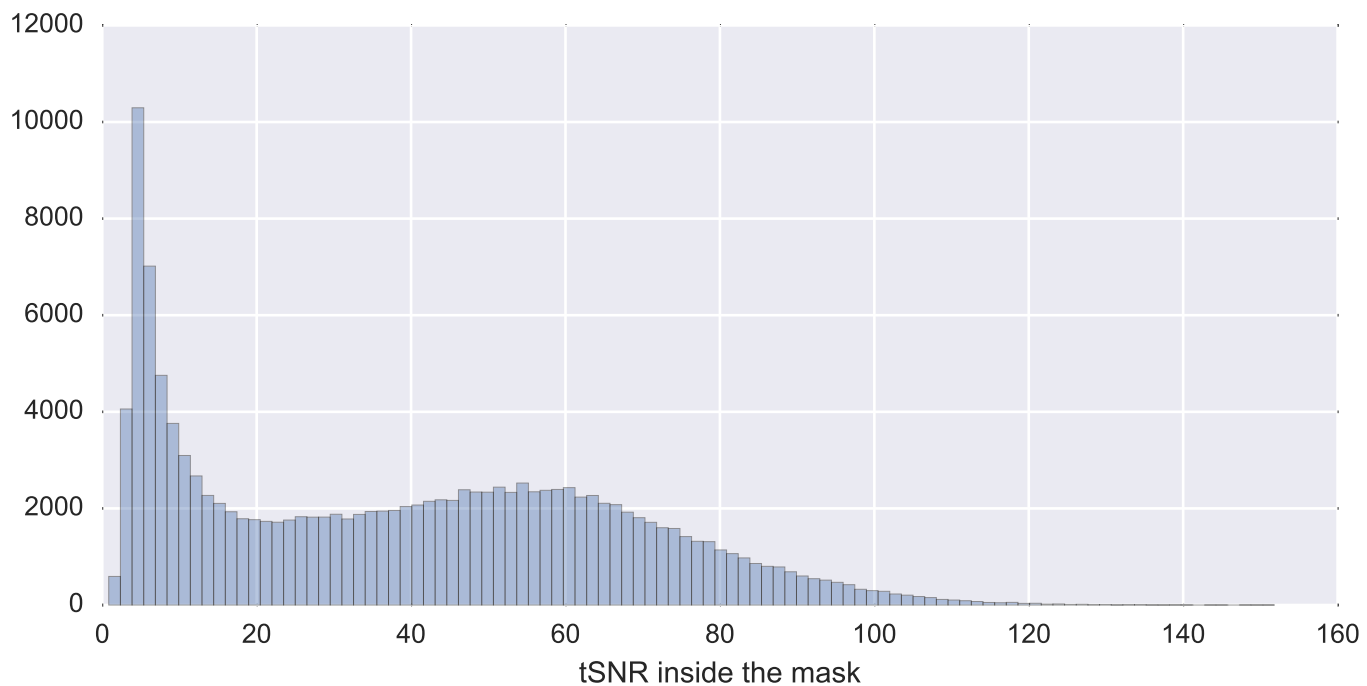

Mean EPI

Brain mask

tSNR

motion

fieldmap correction

coregistration