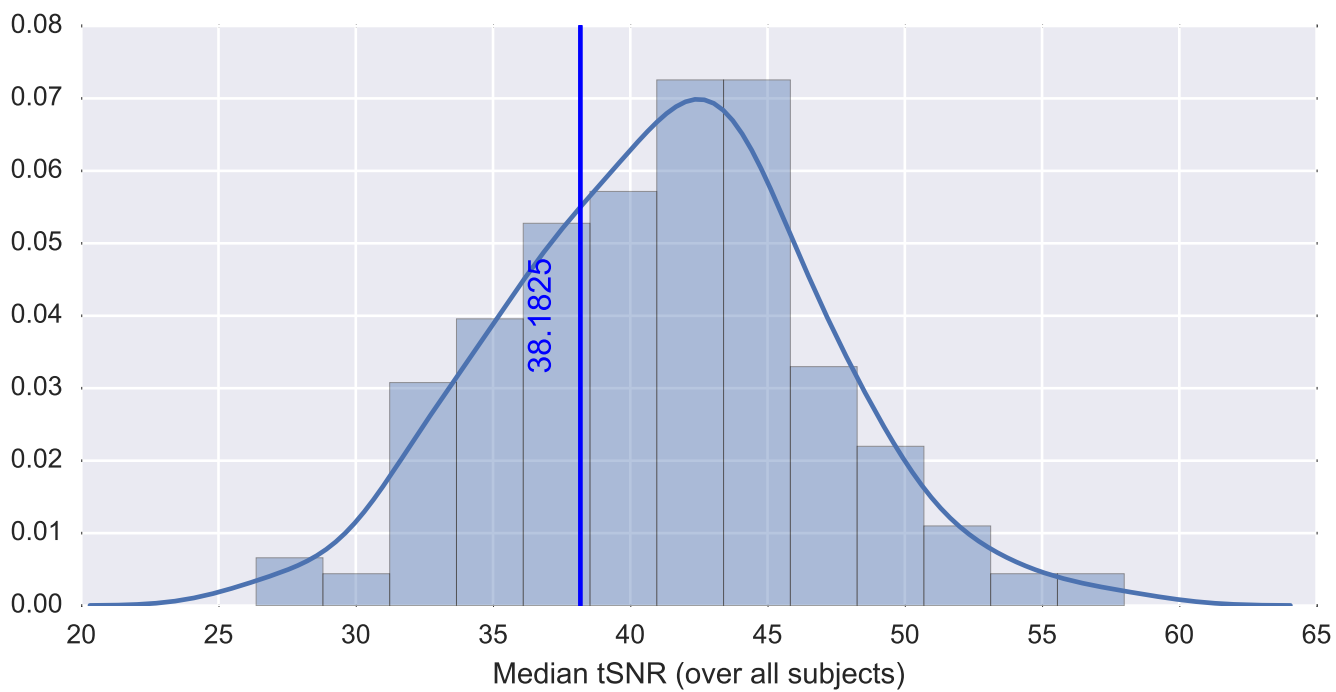

Mean EPI

Brain mask

tSNR

motion

fieldmap correction

coregistration