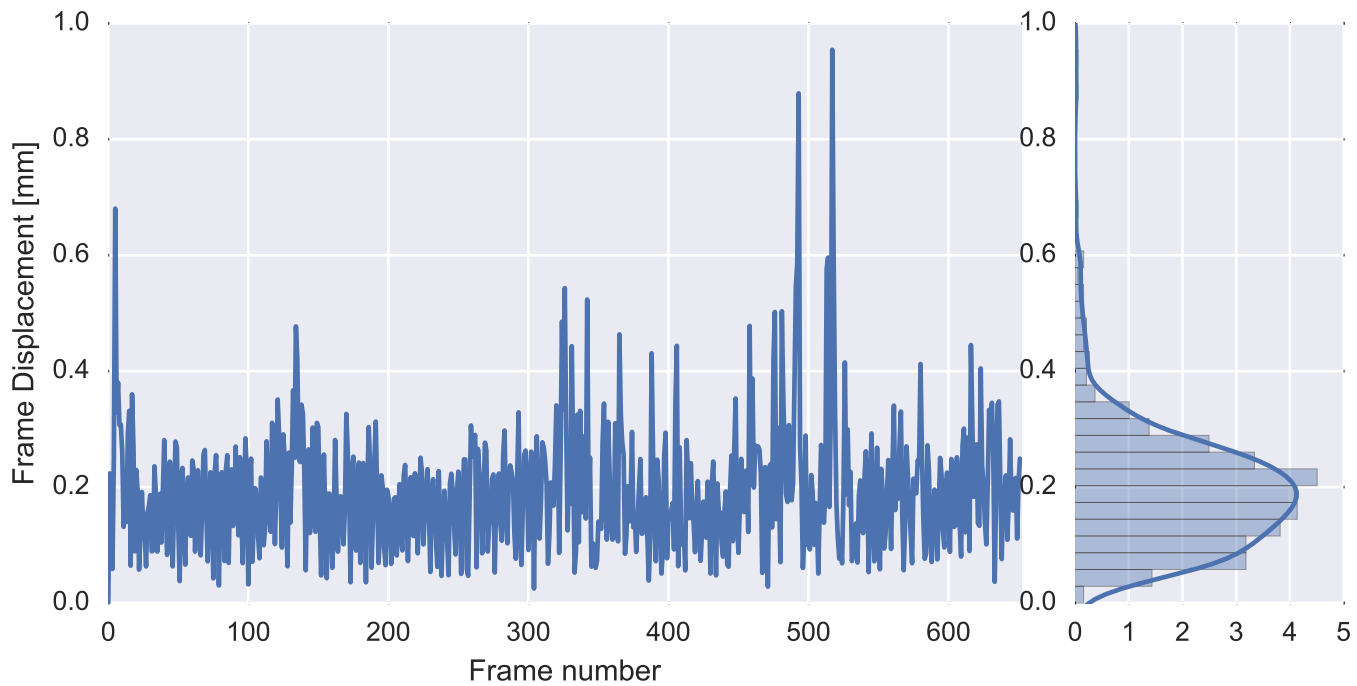

Mean EPI

Brain mask

tSNR

motion

fieldmap correction

coregistration