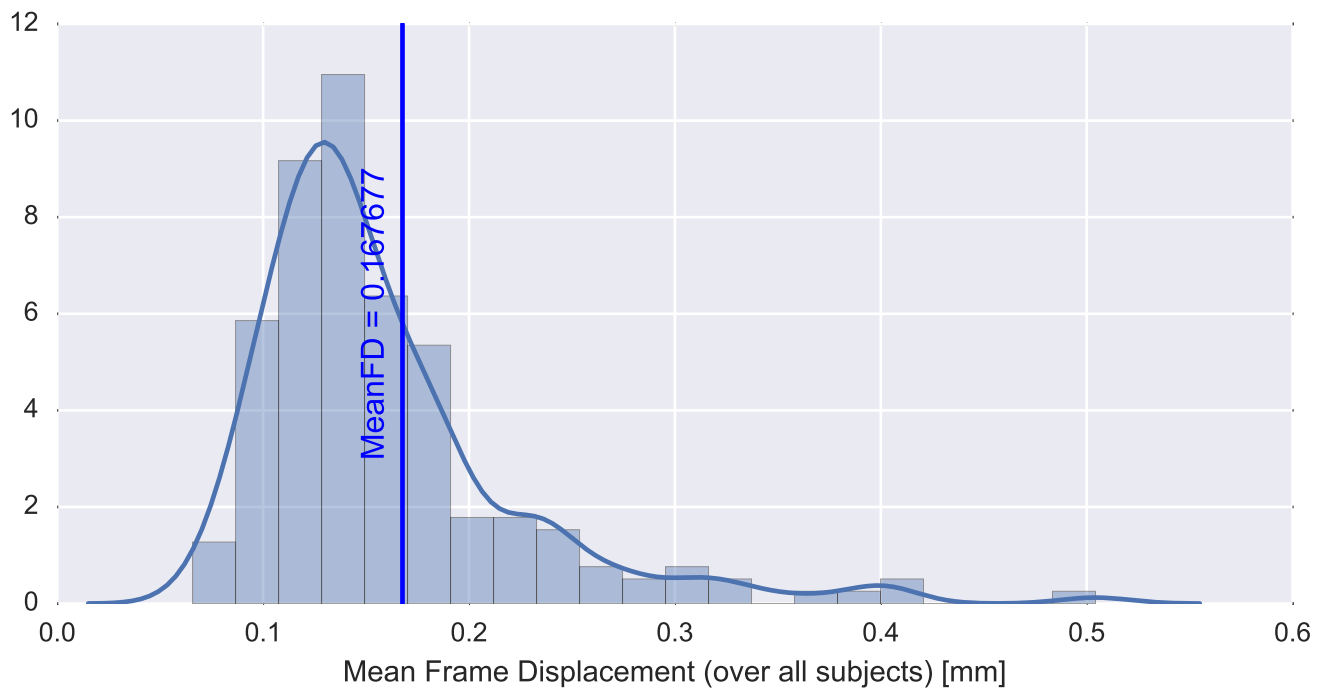

Mean EPI

Brain mask

tSNR

motion

fieldmap correction

coregistration