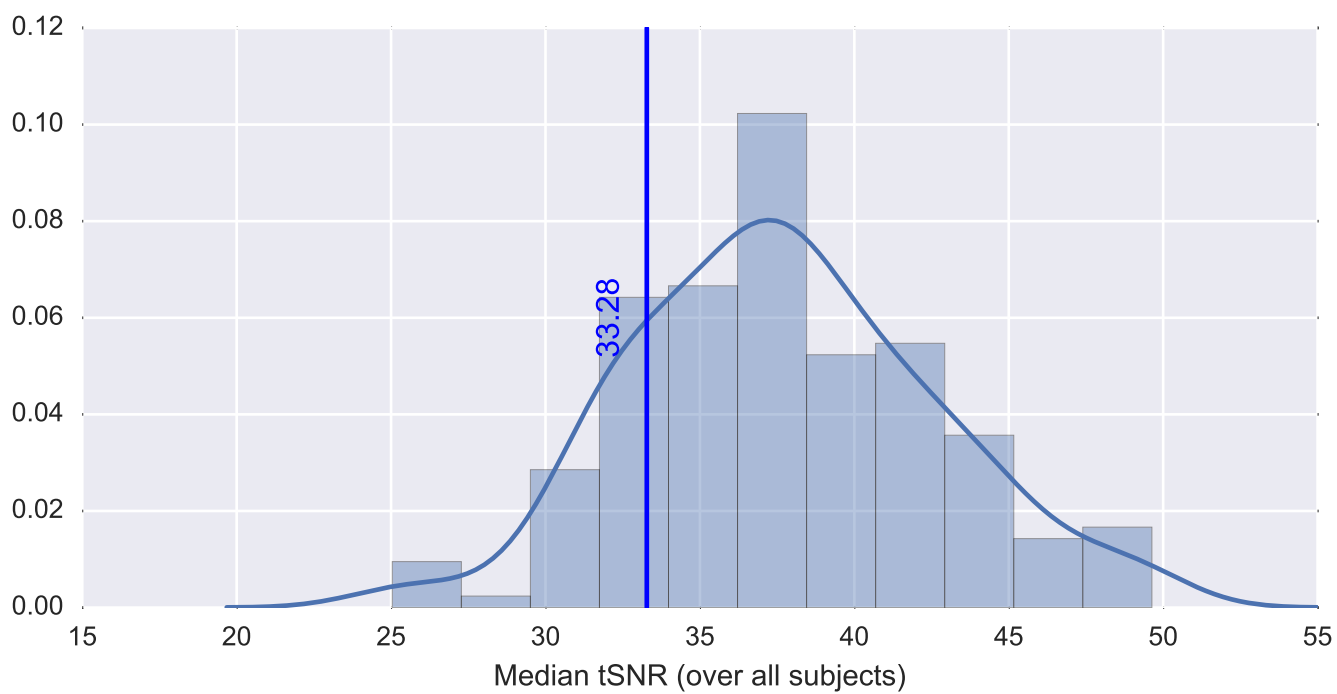

Mean EPI

Brain mask

tSNR

motion

fieldmap correction

coregistration