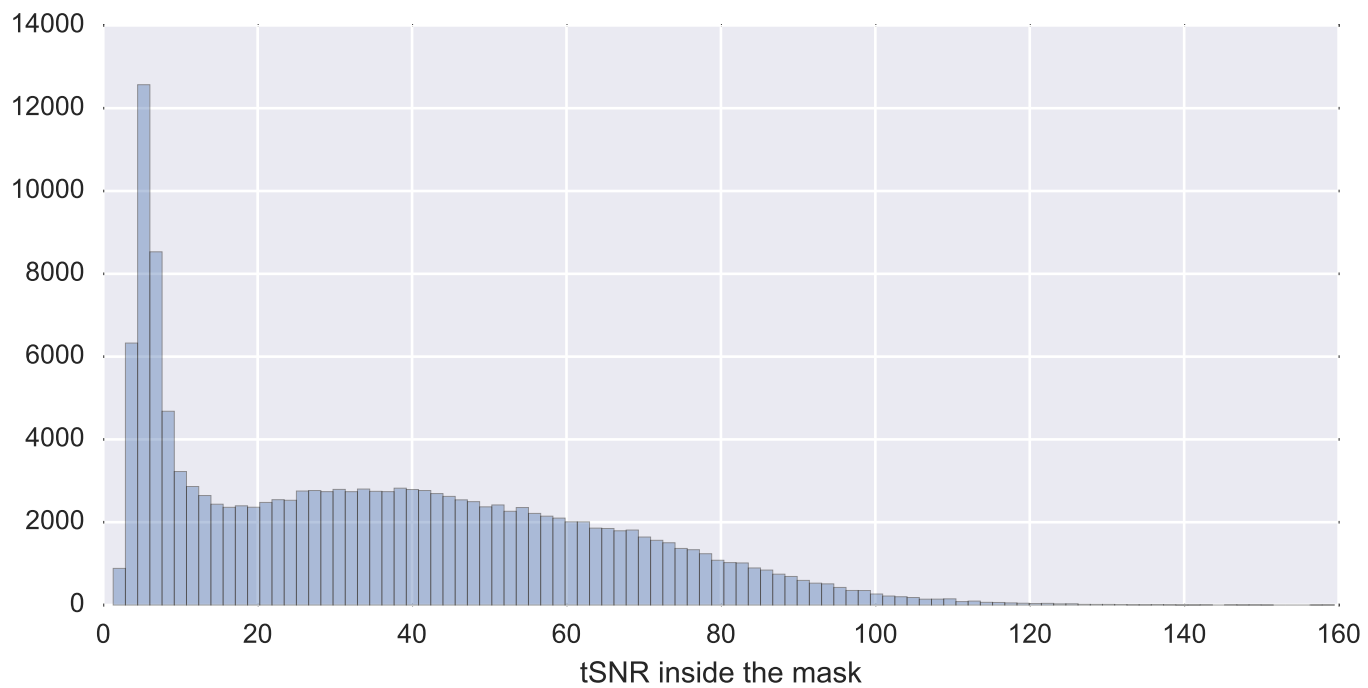

Mean EPI

Brain mask

tSNR

motion

fieldmap correction

coregistration