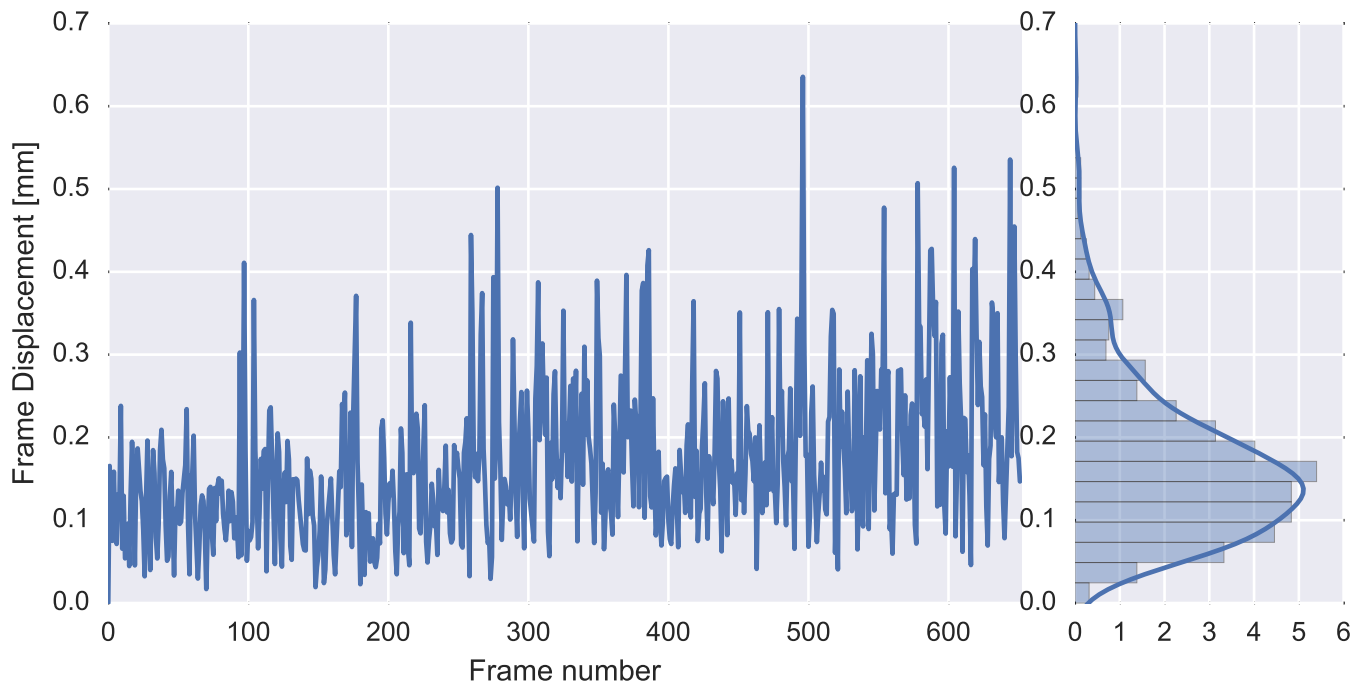

Mean EPI

Brain mask

tSNR

motion

fieldmap correction

coregistration