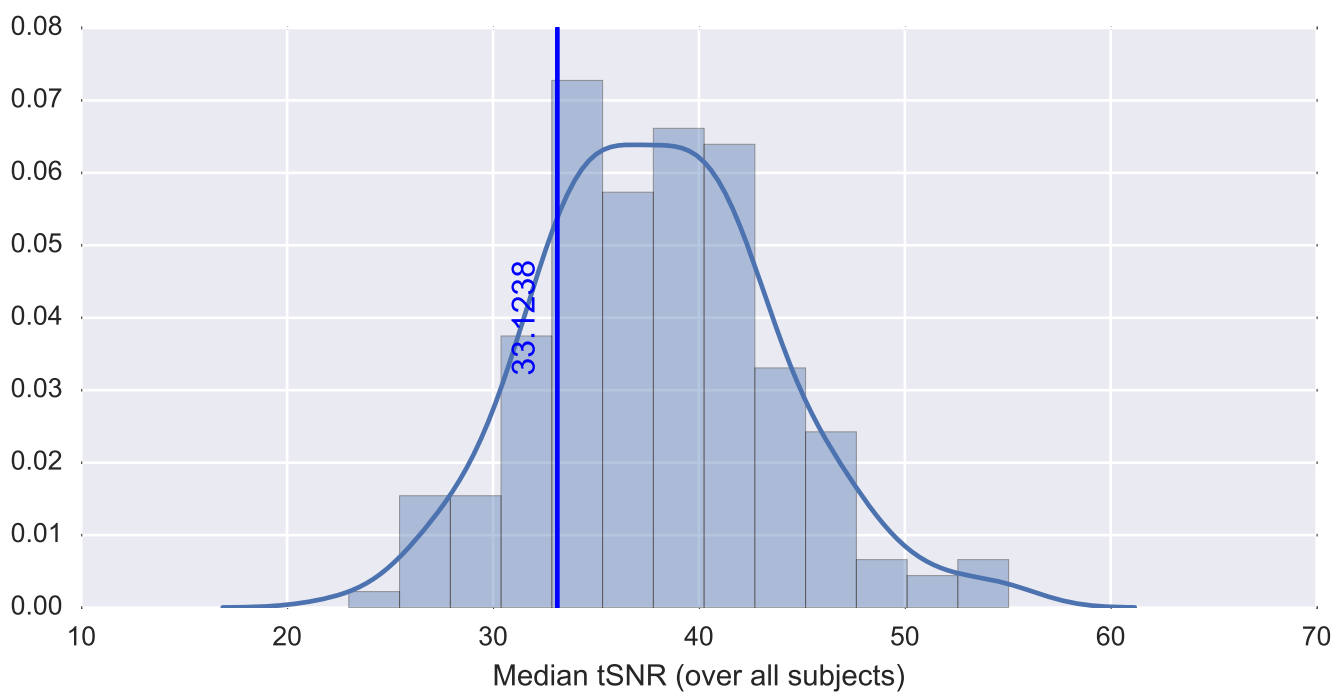

Mean EPI

Brain mask

tSNR

motion

fieldmap correction

coregistration