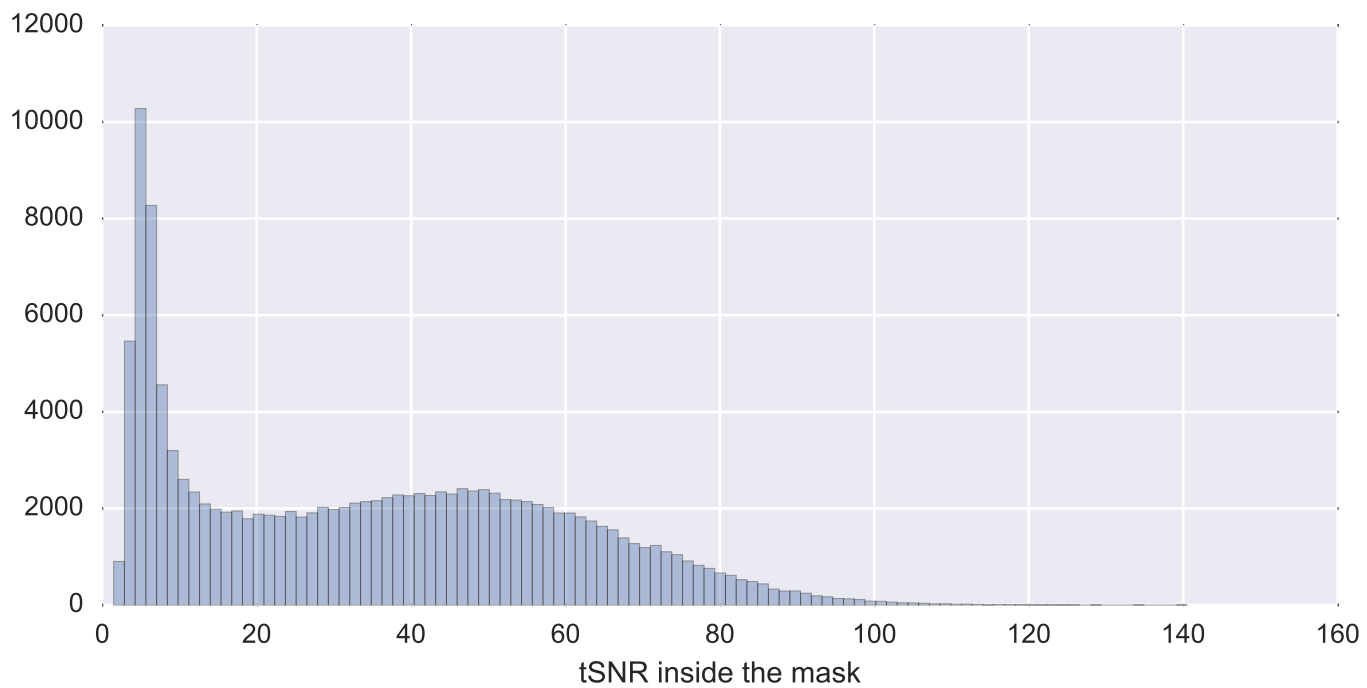

Mean EPI

Brain mask

tSNR

motion

fieldmap correction

coregistration