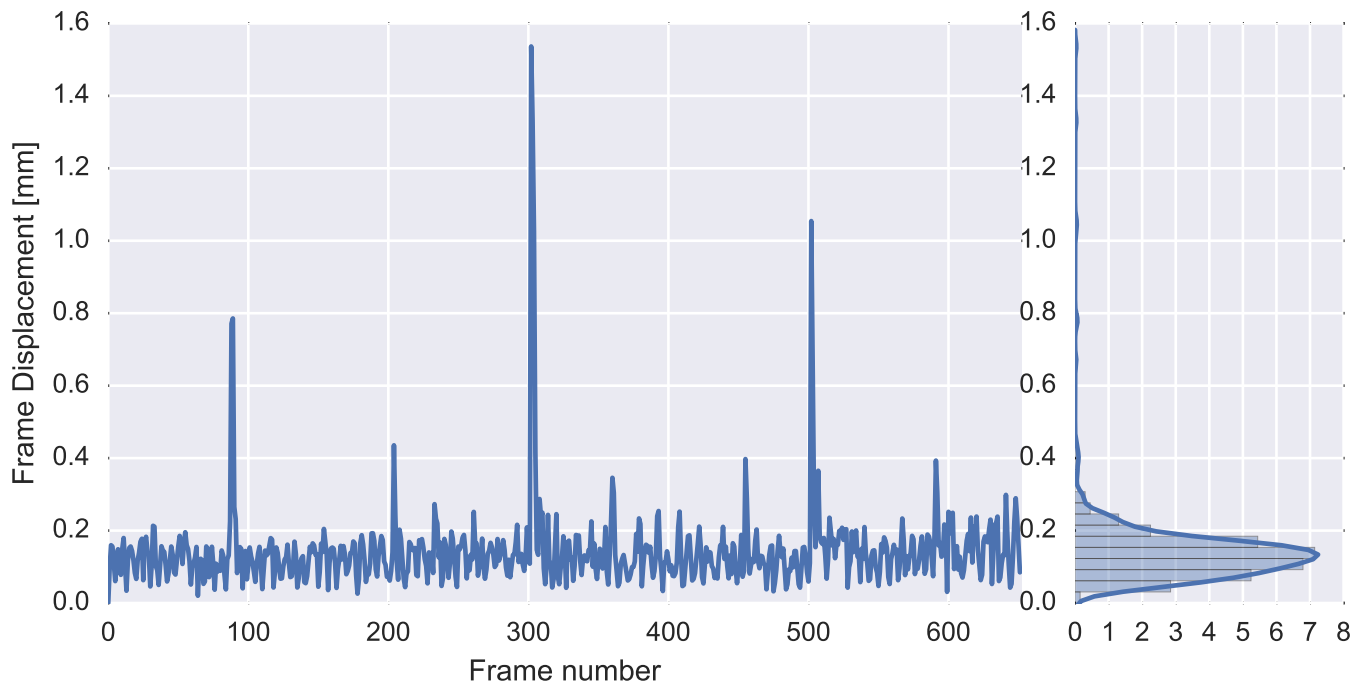

Mean EPI

Brain mask

tSNR

motion

fieldmap correction

coregistration