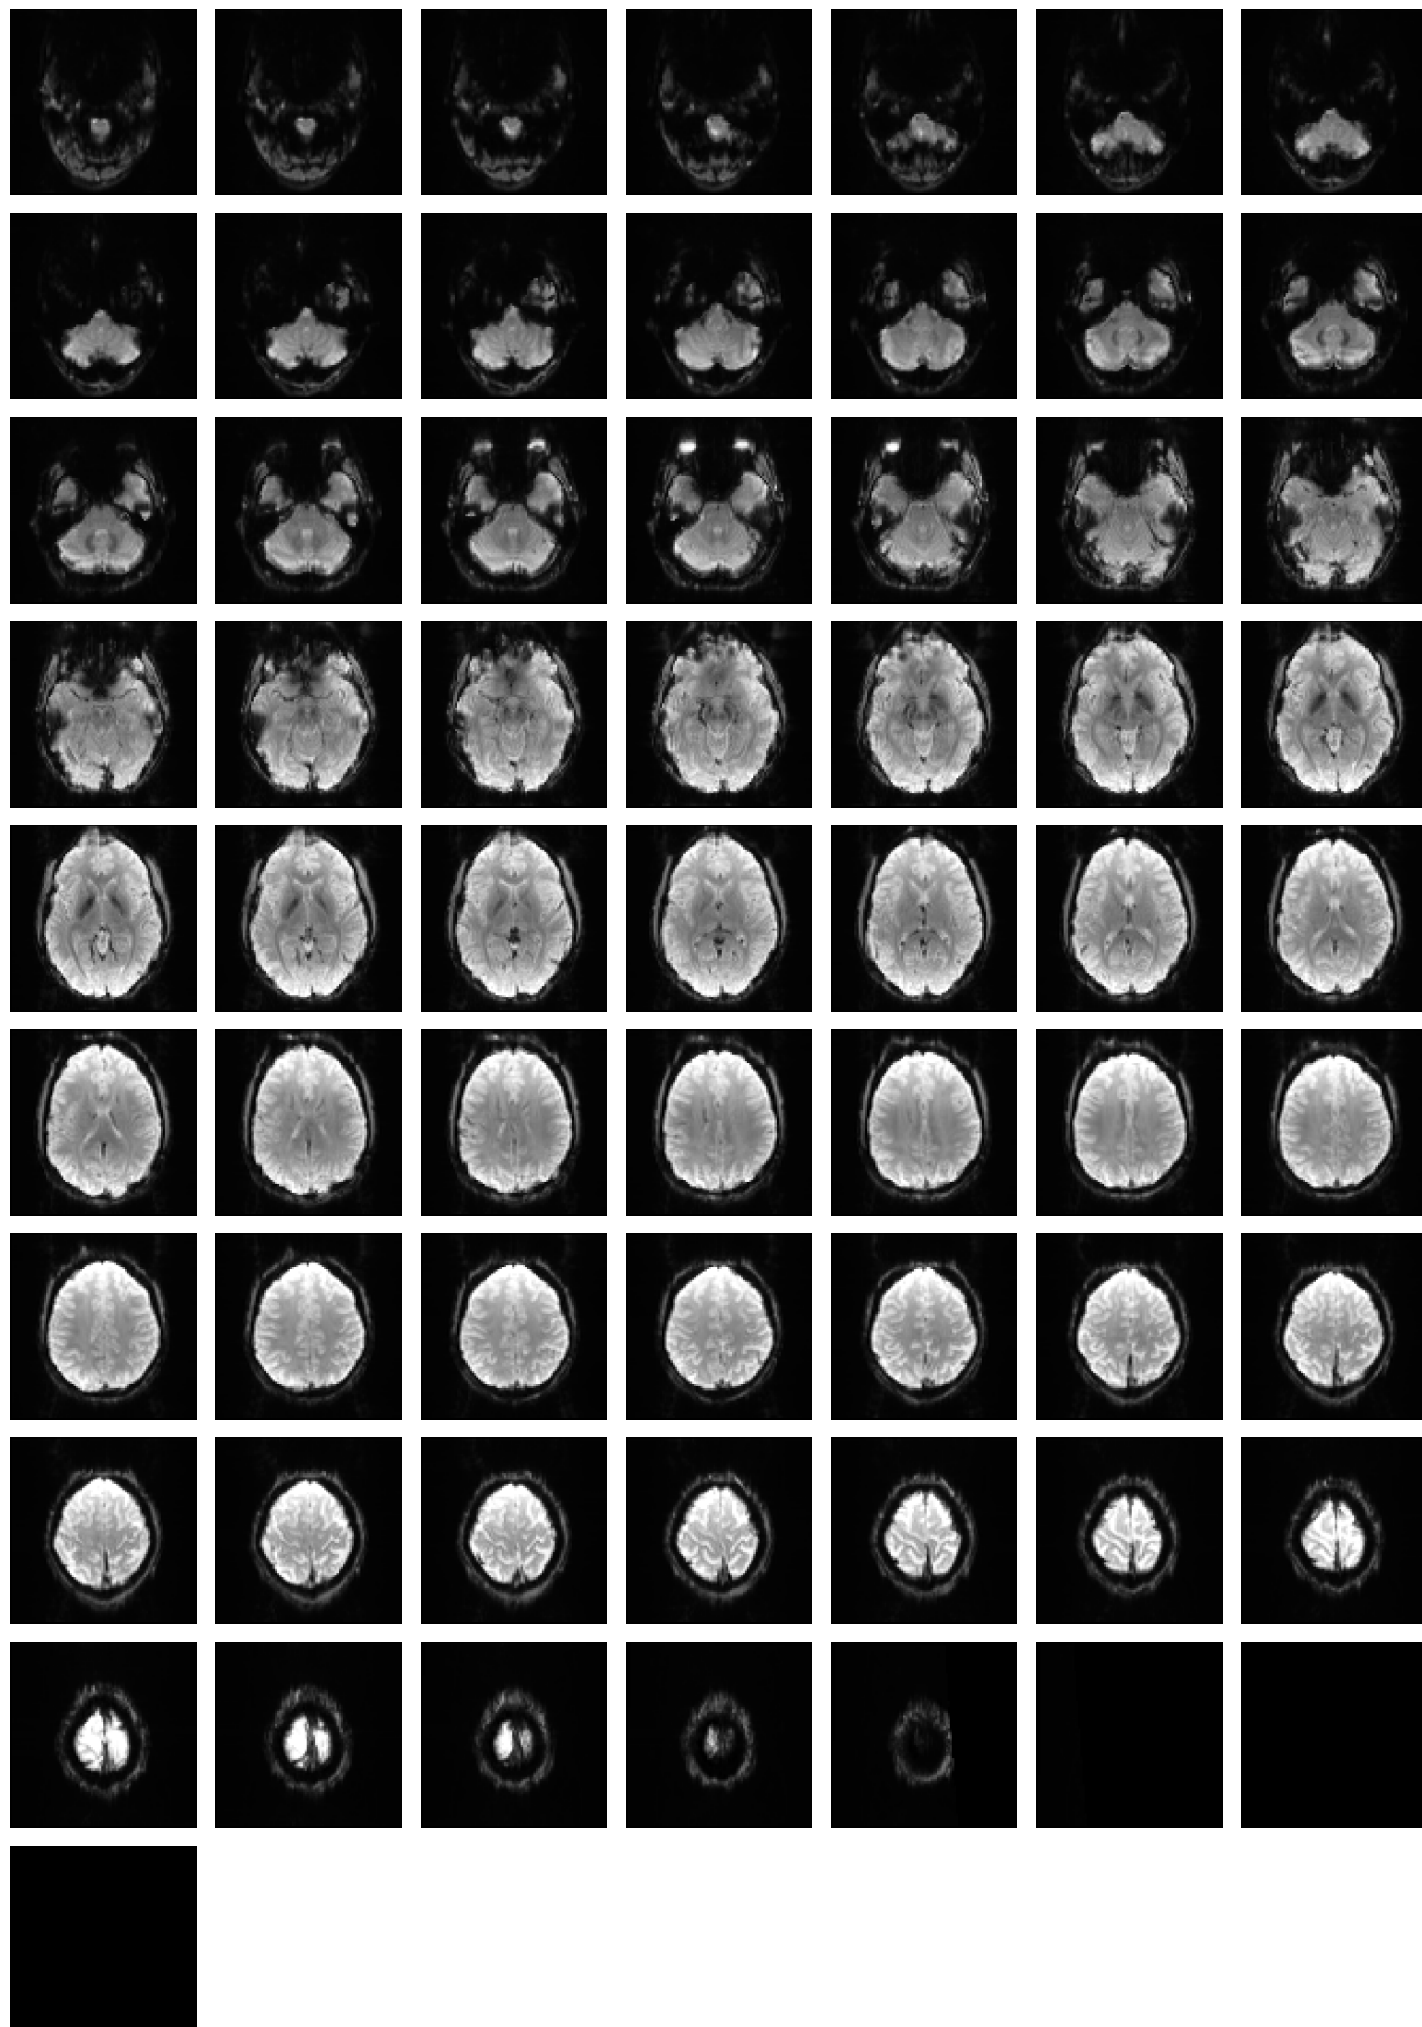

Mean EPI

Brain mask

tSNR

motion

fieldmap correction

coregistration