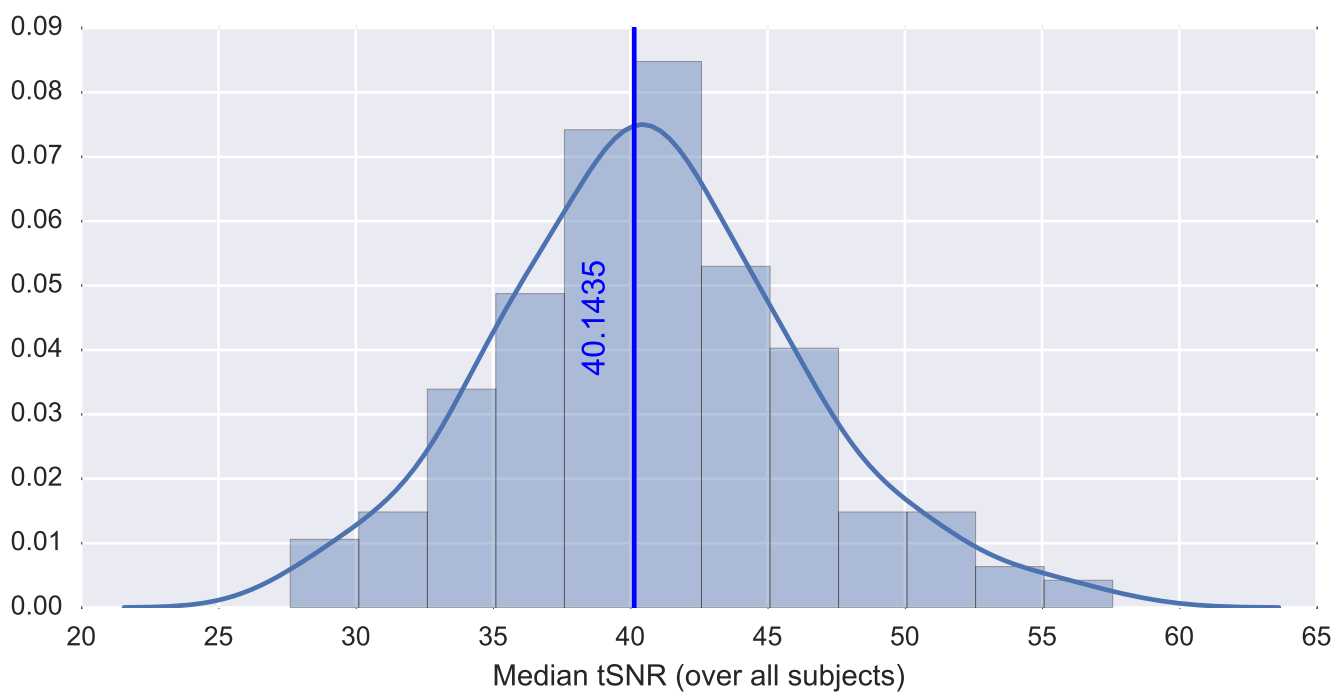

Mean EPI

Brain mask

tSNR

motion

fieldmap correction

coregistration