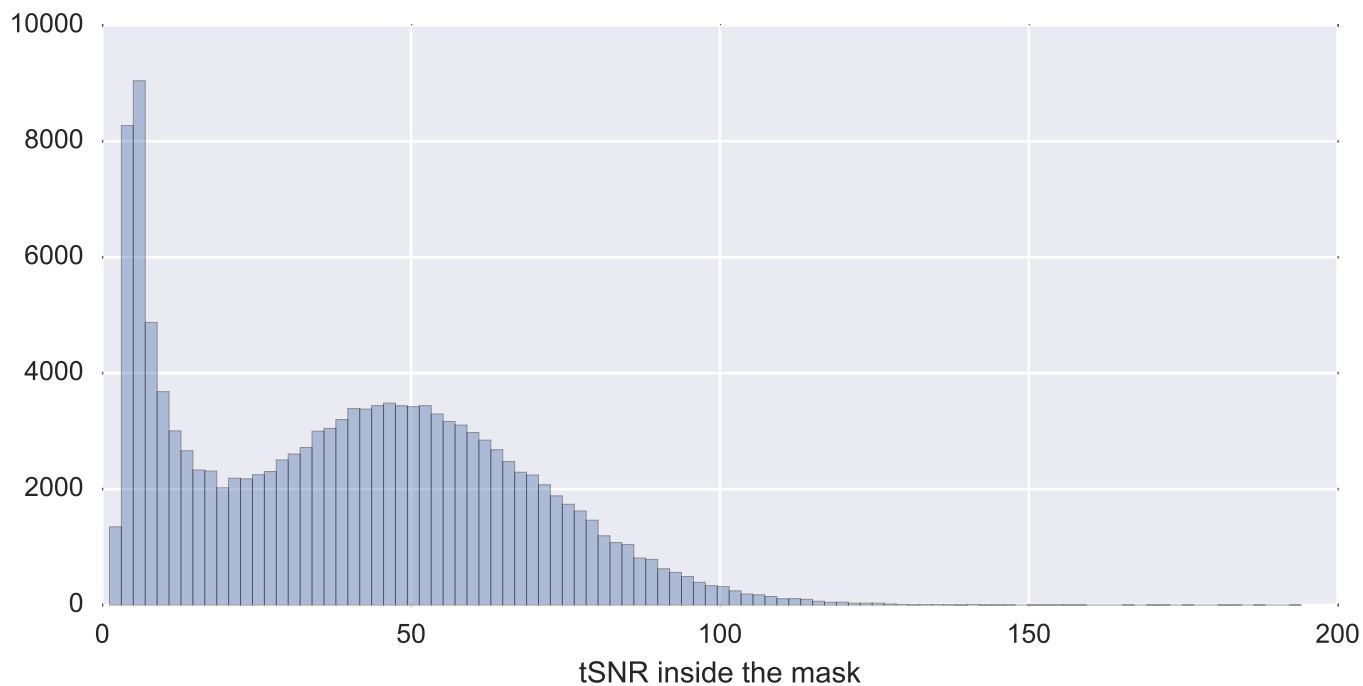

Mean EPI

Brain mask

tSNR

motion

fieldmap correction

coregistration