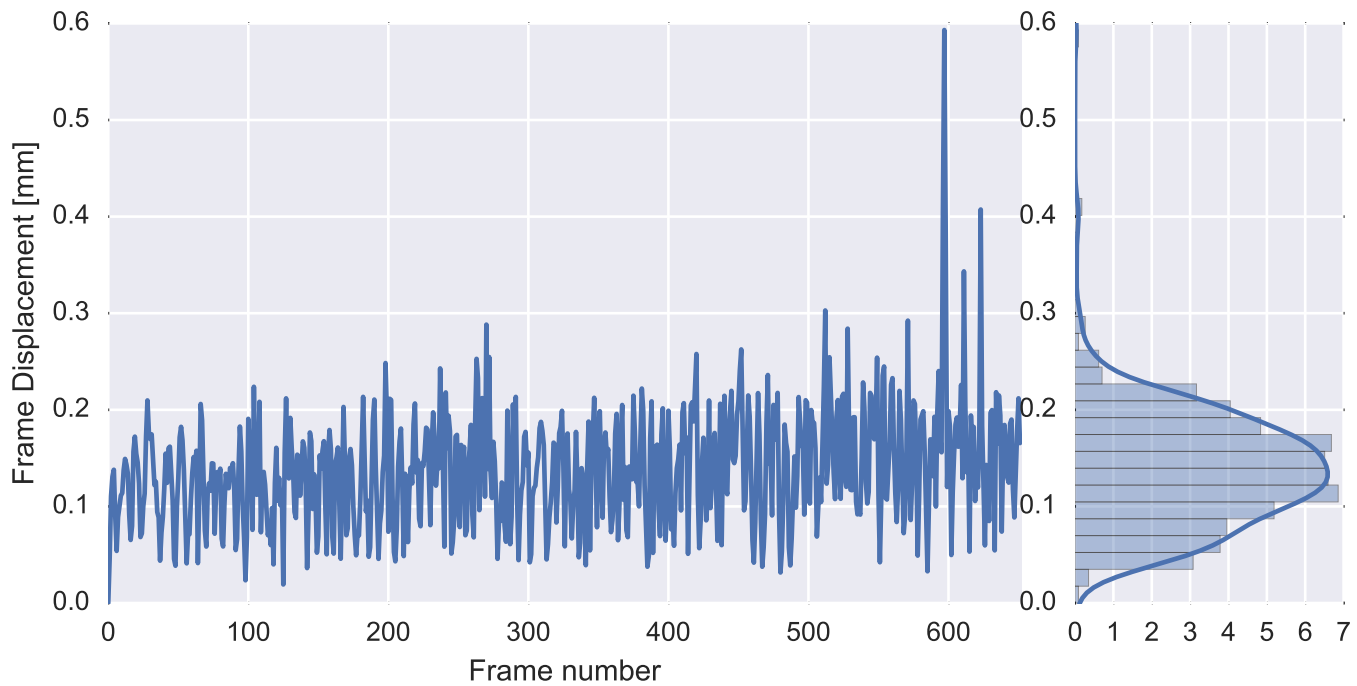

Mean EPI

Brain mask

tSNR

motion

fieldmap correction

coregistration