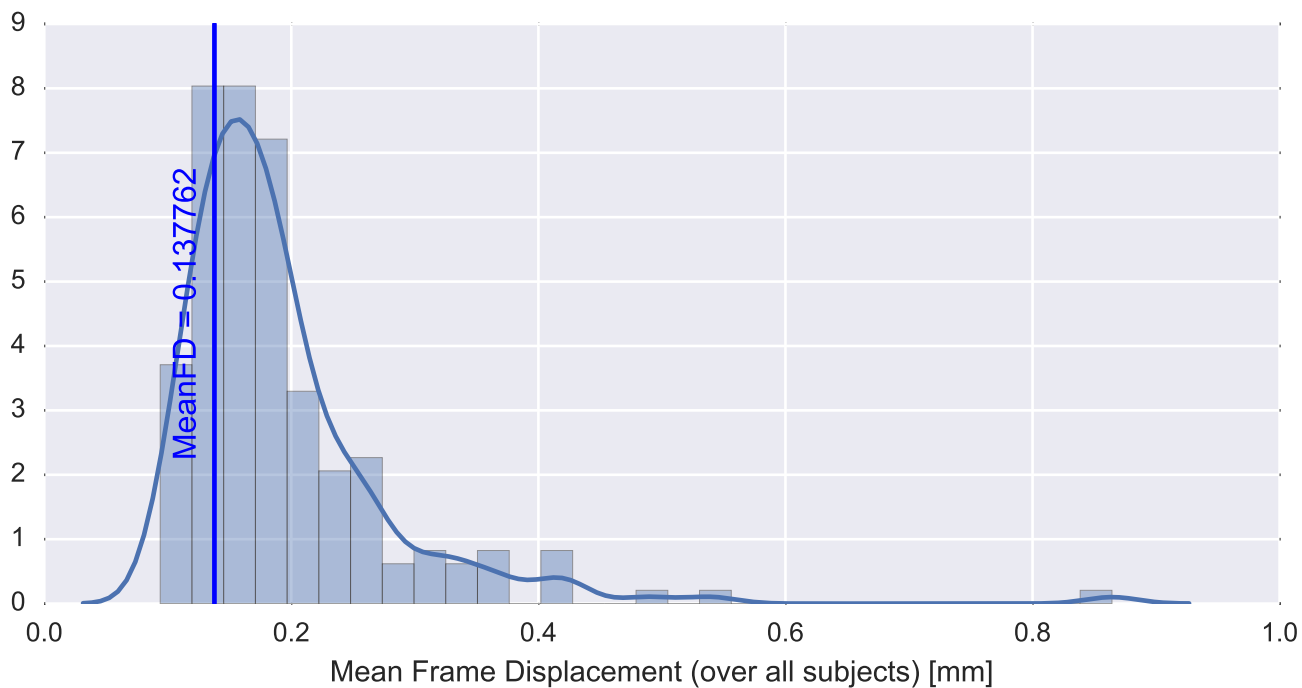

Mean EPI

Brain mask

tSNR

motion

fieldmap correction

coregistration