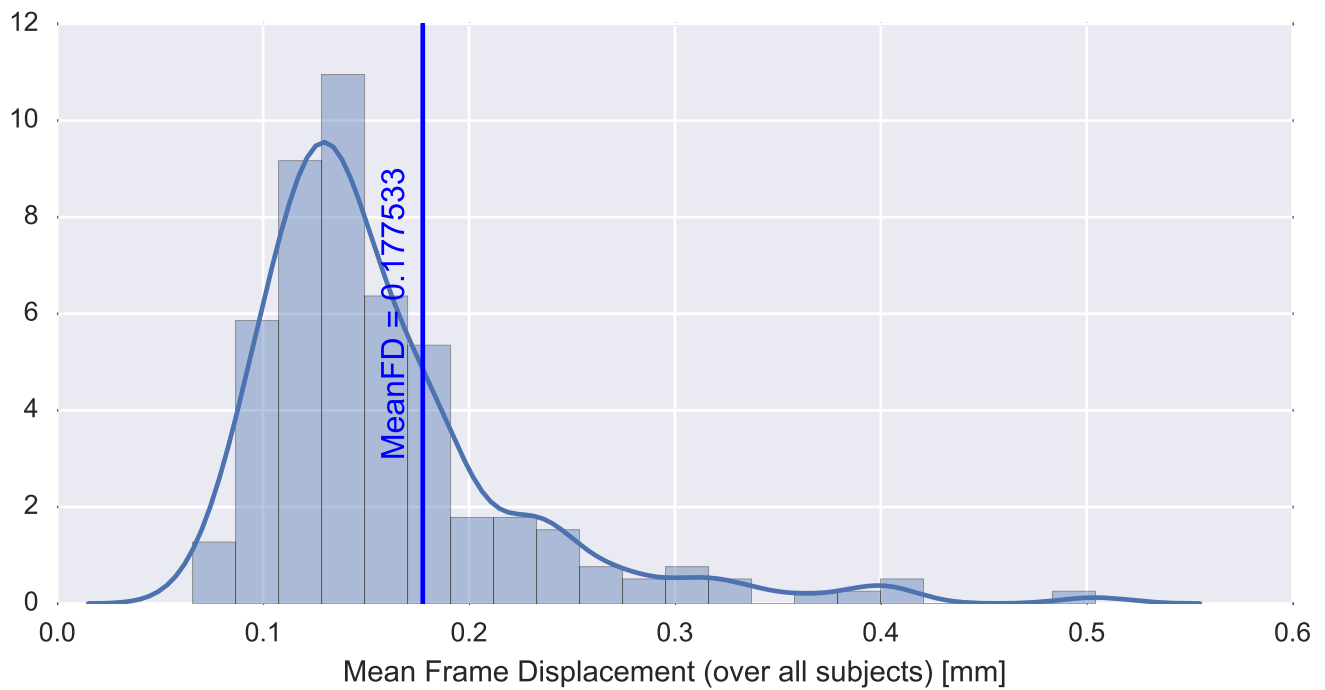

Mean EPI

Brain mask

tSNR

motion

fieldmap correction

coregistration