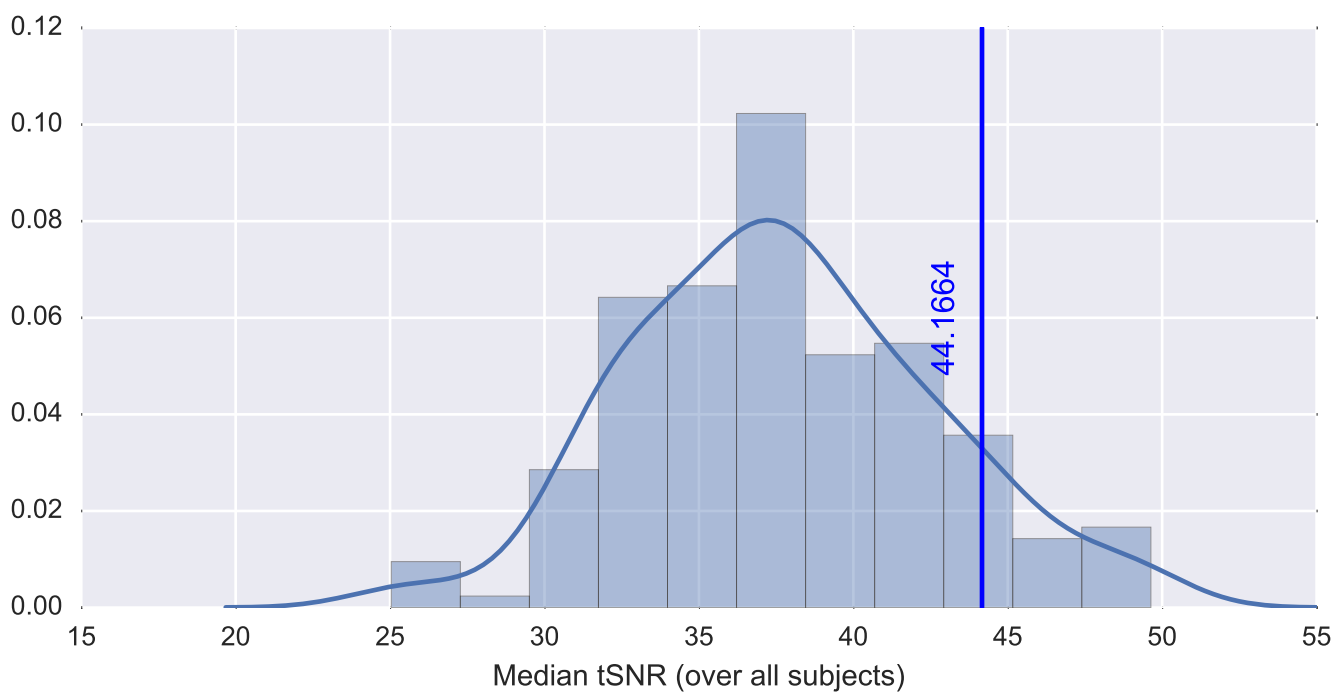

Mean EPI

Brain mask

tSNR

motion

fieldmap correction

coregistration