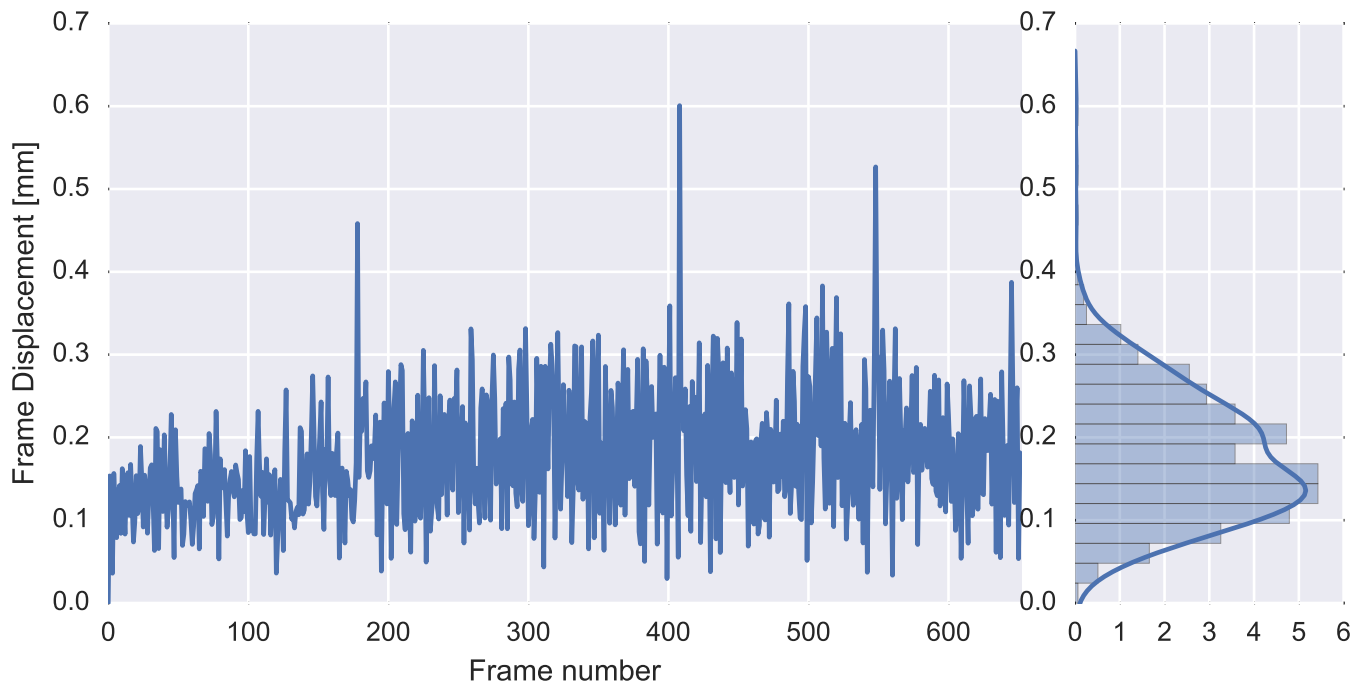

Mean EPI

Brain mask

tSNR

motion

fieldmap correction

coregistration