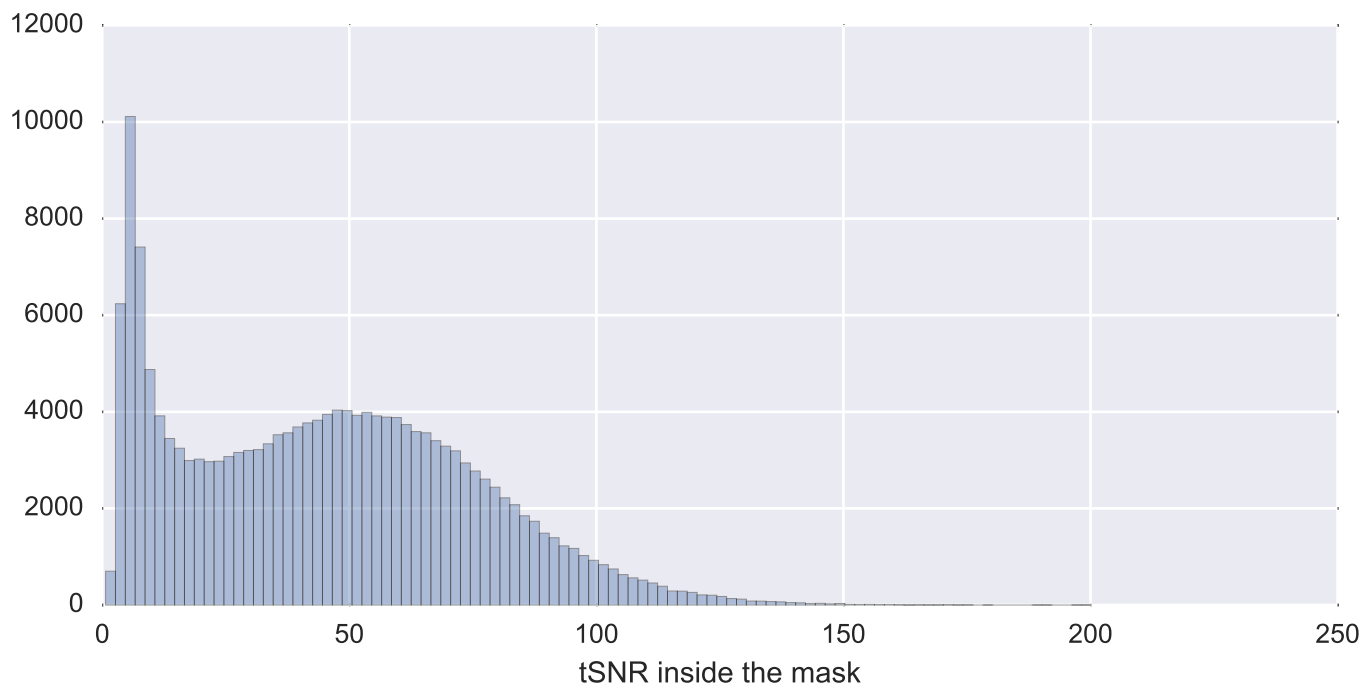

Mean EPI

Brain mask

tSNR

motion

fieldmap correction

coregistration