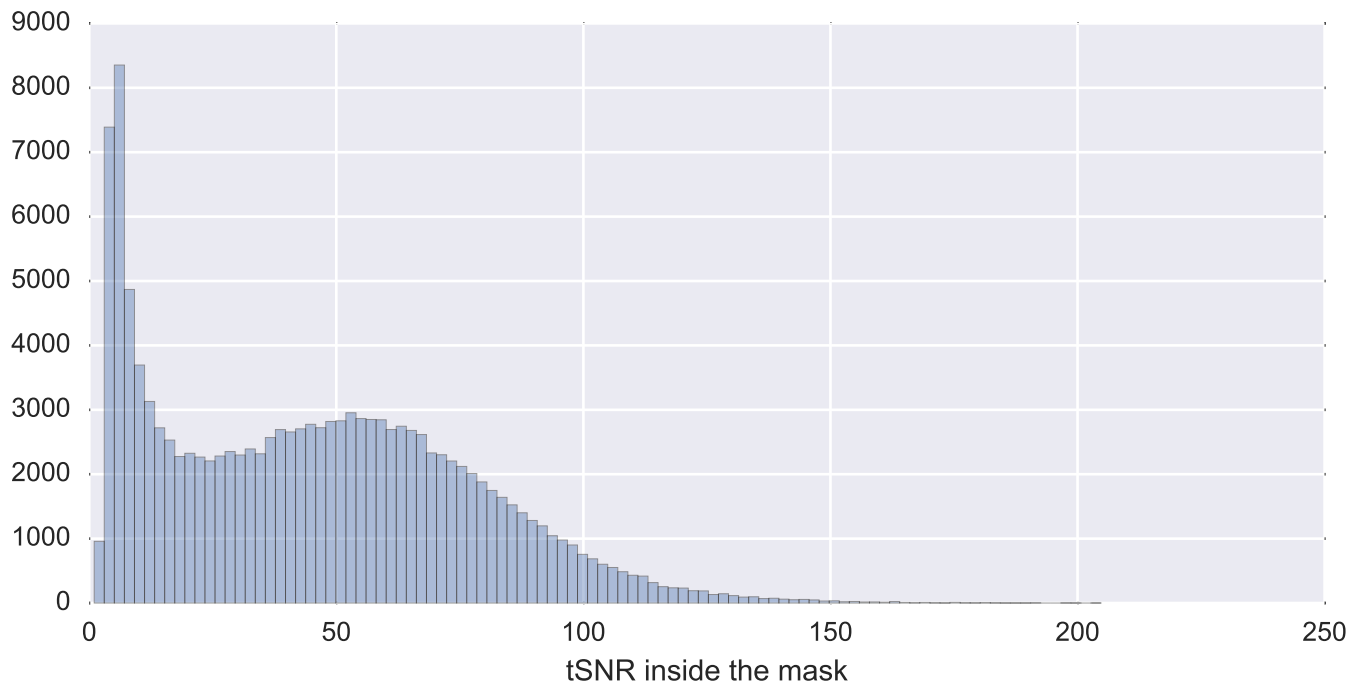

Mean EPI

Brain mask

tSNR

motion

fieldmap correction

coregistration