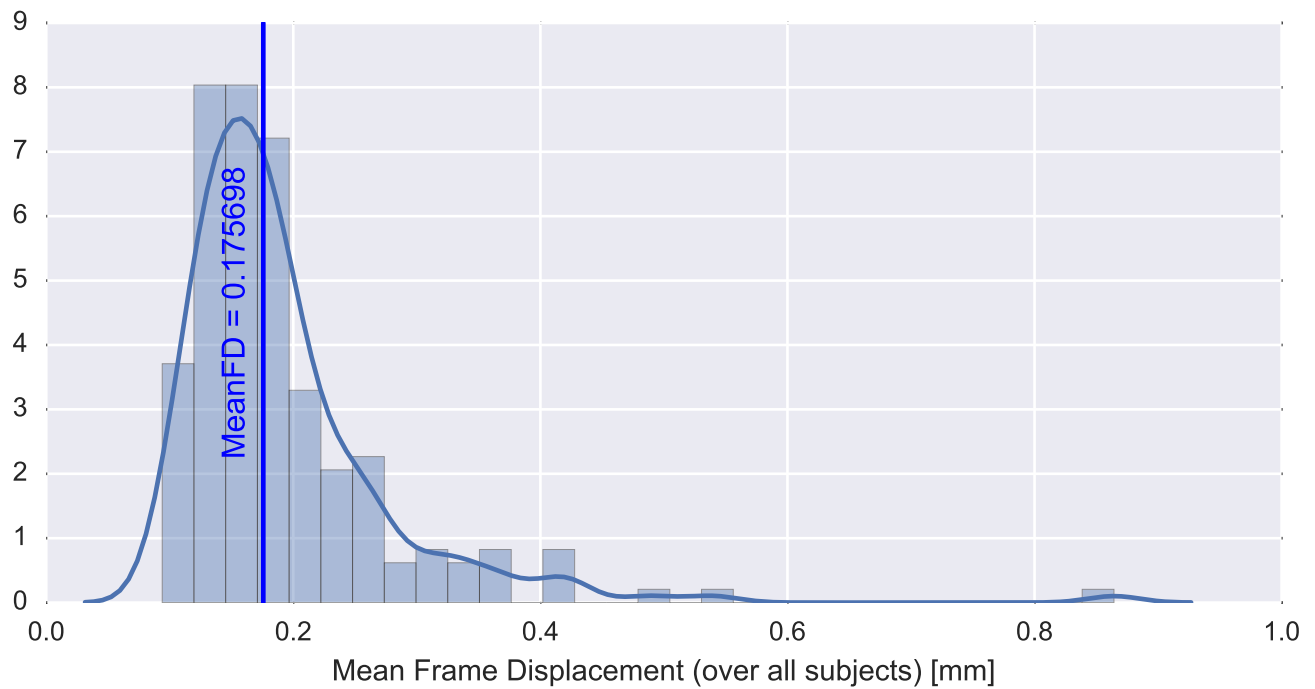

Mean EPI

Brain mask

tSNR

motion

fieldmap correction

coregistration