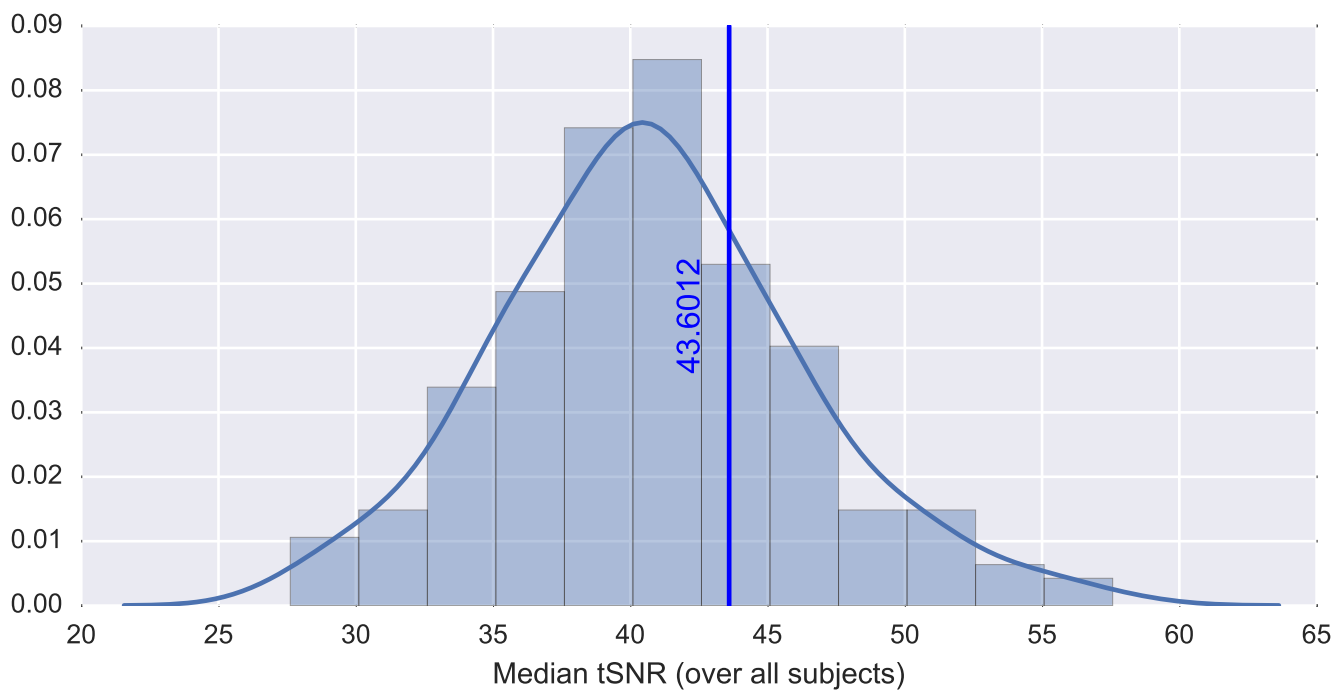

Mean EPI

Brain mask

tSNR

motion

fieldmap correction

coregistration