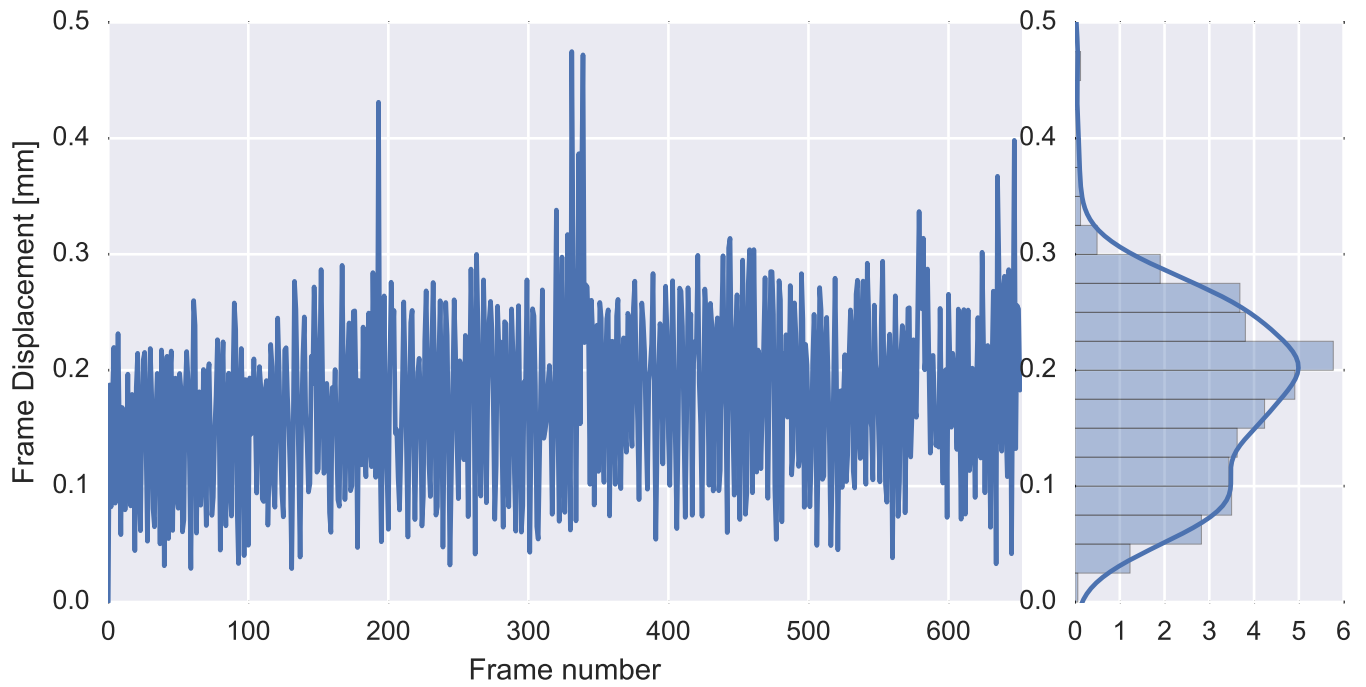

Mean EPI

Brain mask

tSNR

motion

fieldmap correction

coregistration