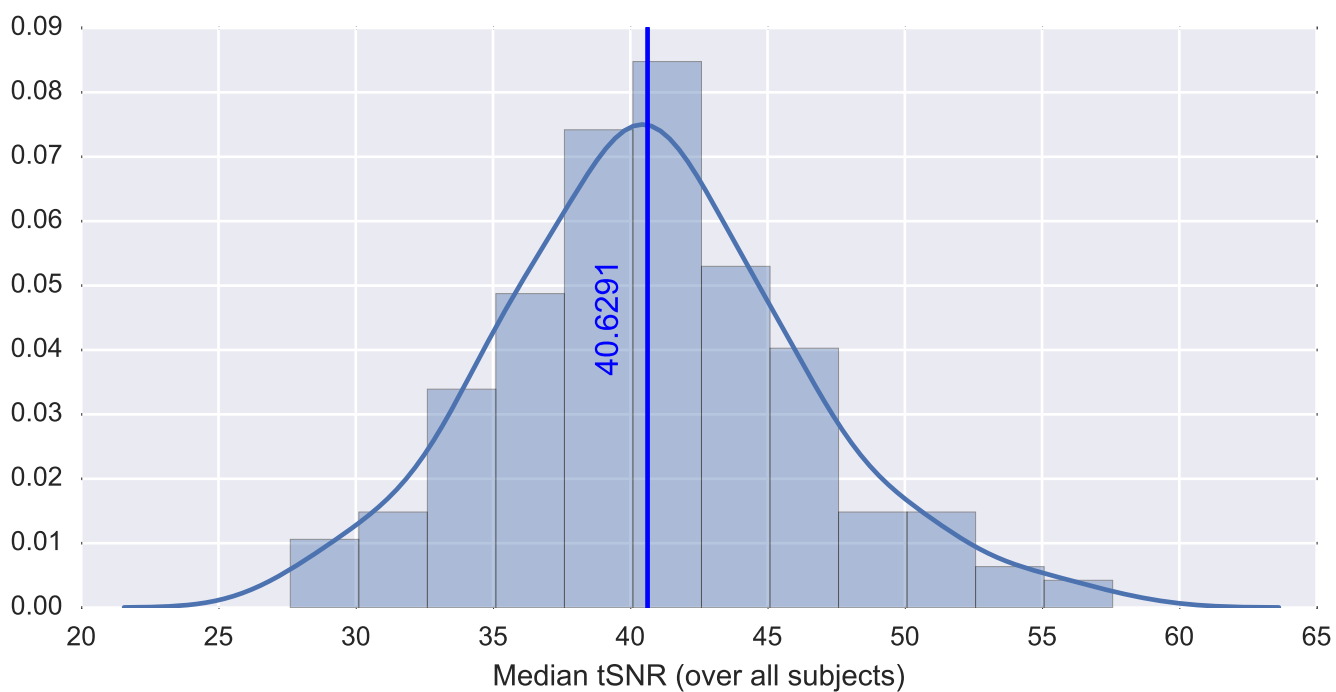

Mean EPI

Brain mask

tSNR

motion

fieldmap correction

coregistration