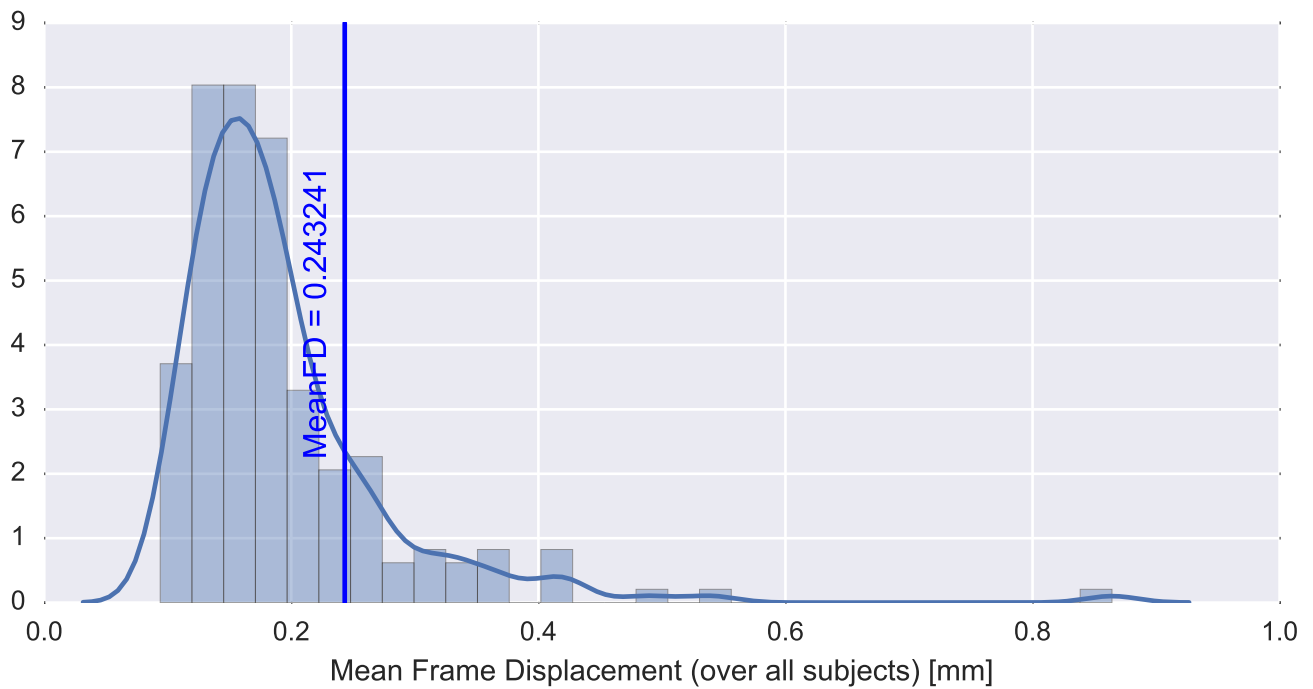

Mean EPI

Brain mask

tSNR

motion

fieldmap correction

coregistration