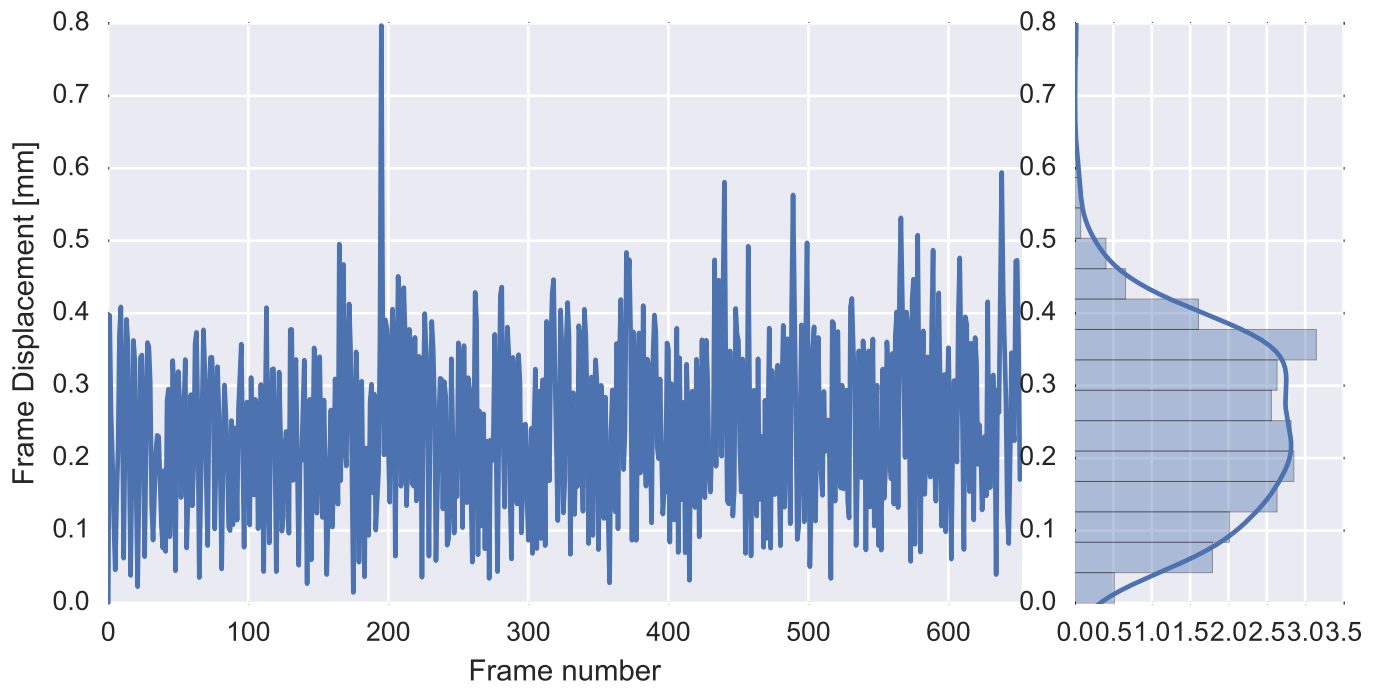

Mean EPI

Brain mask

tSNR

motion

fieldmap correction

coregistration