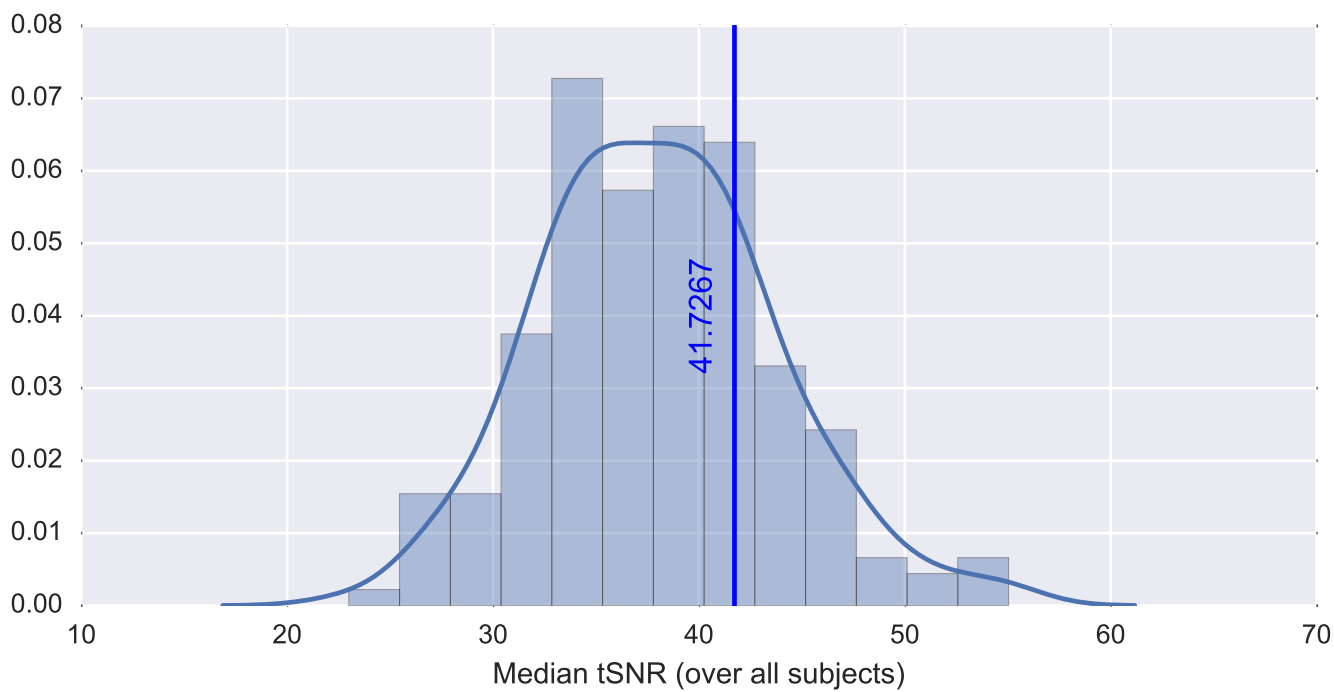

Mean EPI

Brain mask

tSNR

motion

fieldmap correction

coregistration