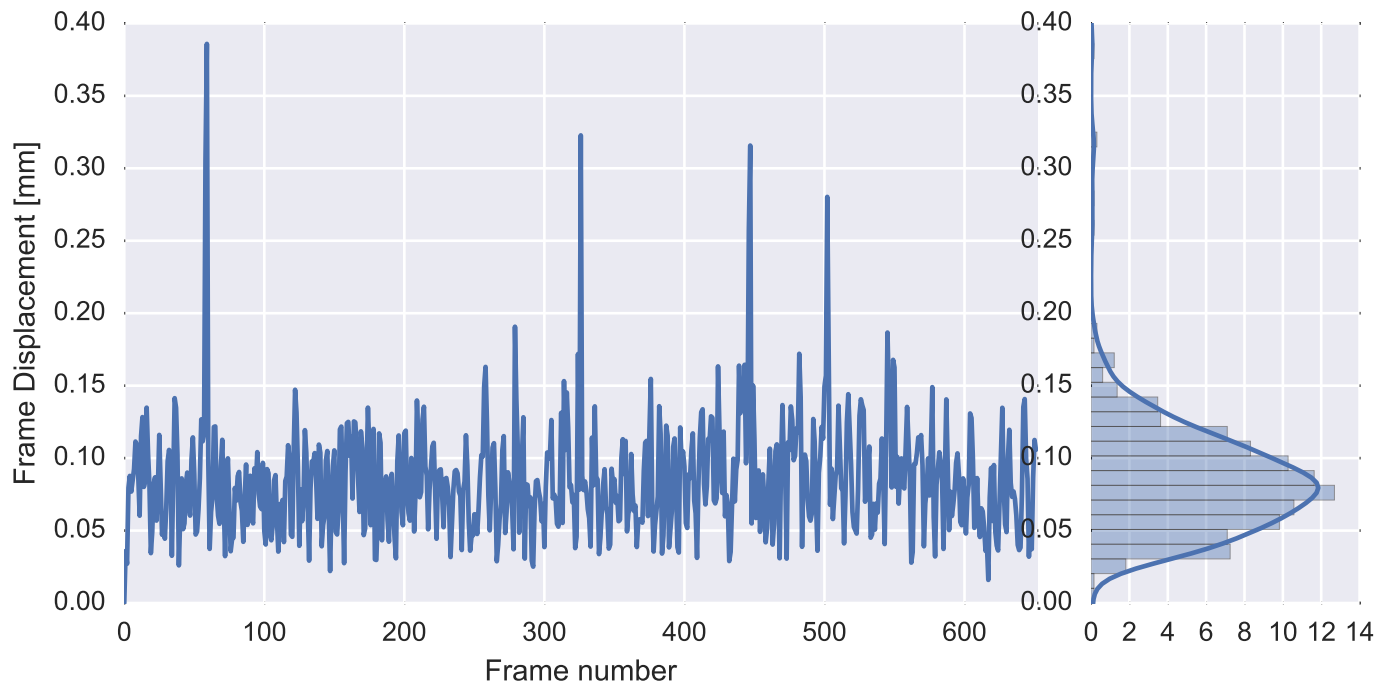

Mean EPI

Brain mask

tSNR

motion

fieldmap correction

coregistration