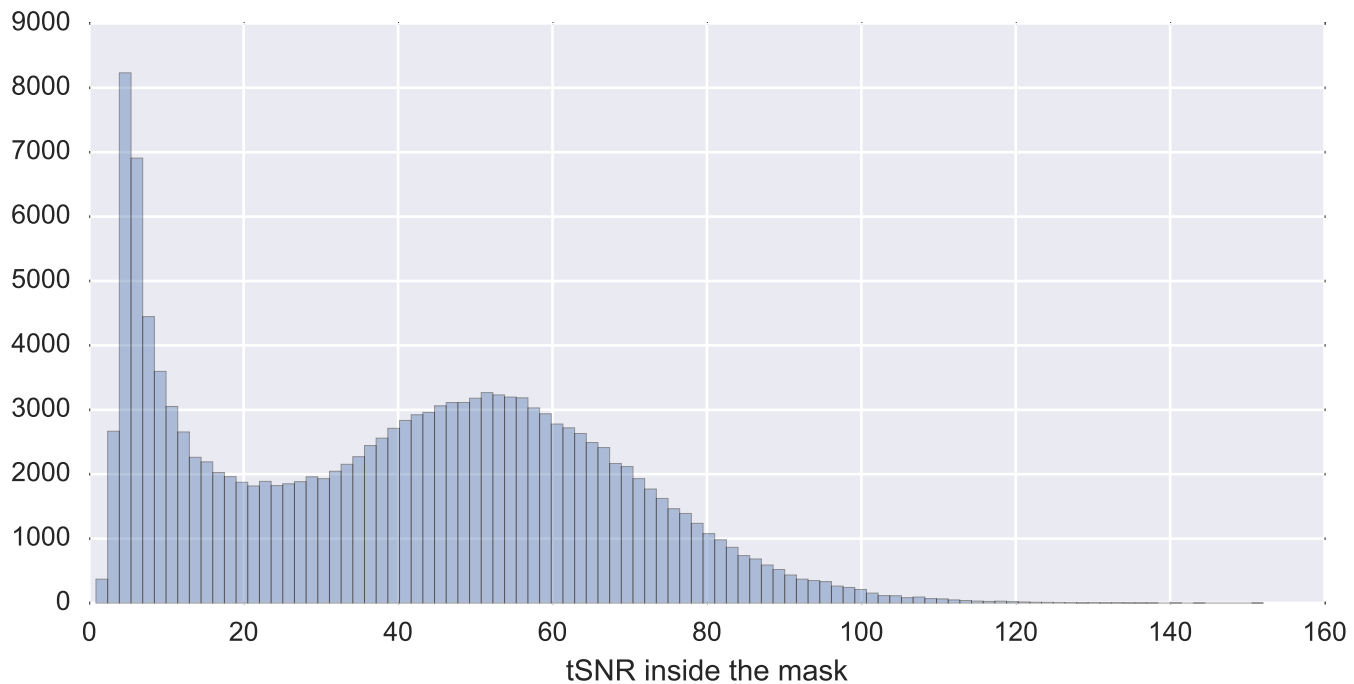

Mean EPI

Brain mask

tSNR

motion

fieldmap correction

coregistration