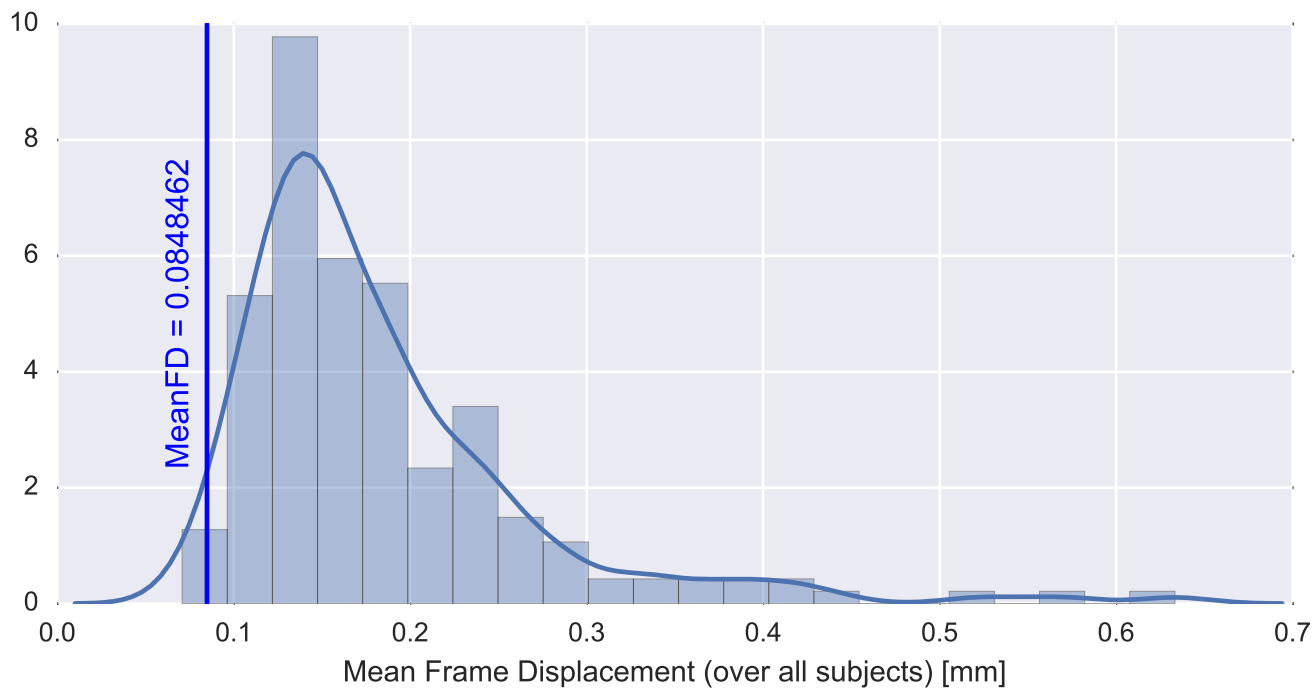

Mean EPI

Brain mask

tSNR

motion

fieldmap correction

coregistration