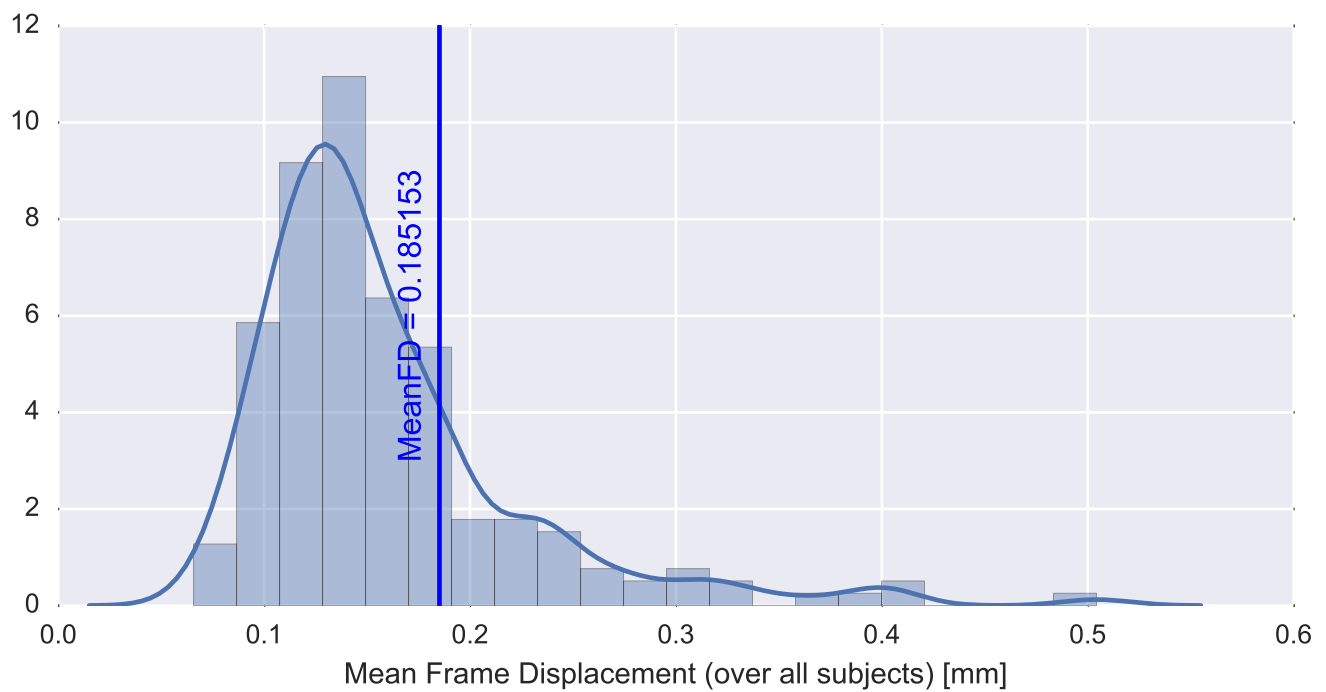

Mean EPI

Brain mask

tSNR

motion

fieldmap correction

coregistration