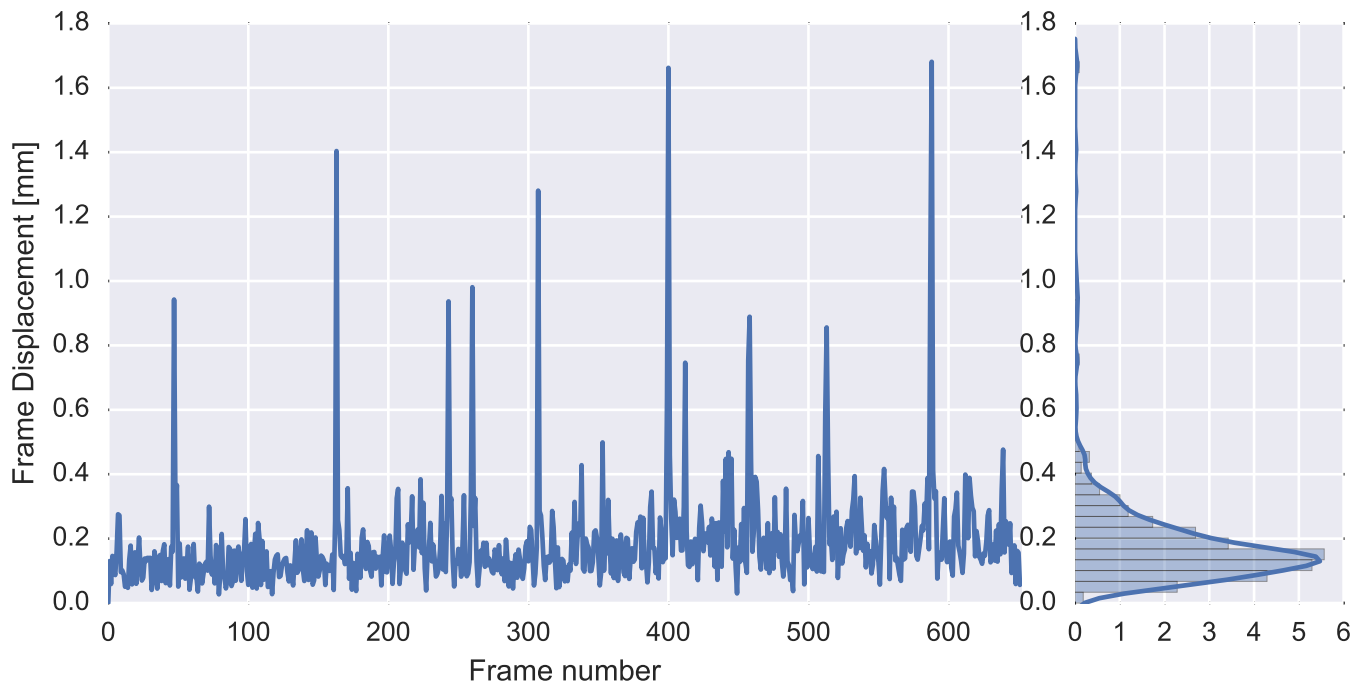

Mean EPI

Brain mask

tSNR

motion

fieldmap correction

coregistration