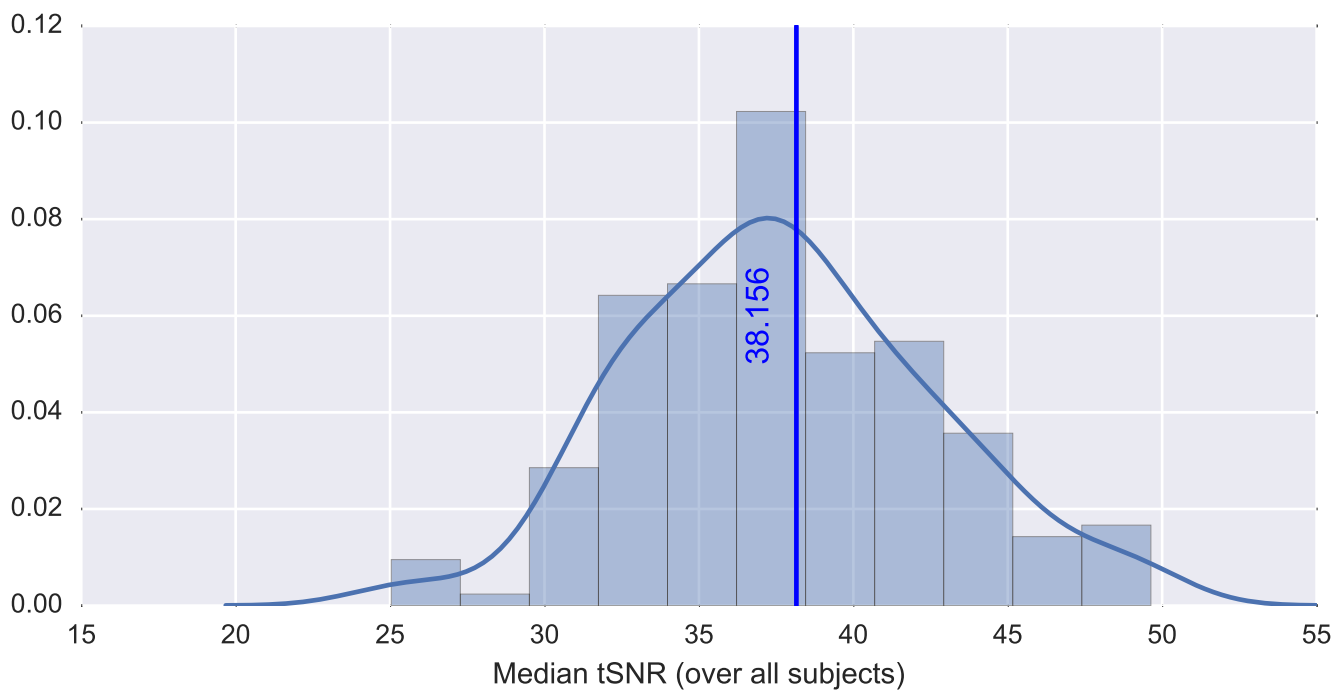

Mean EPI

Brain mask

tSNR

motion

fieldmap correction

coregistration