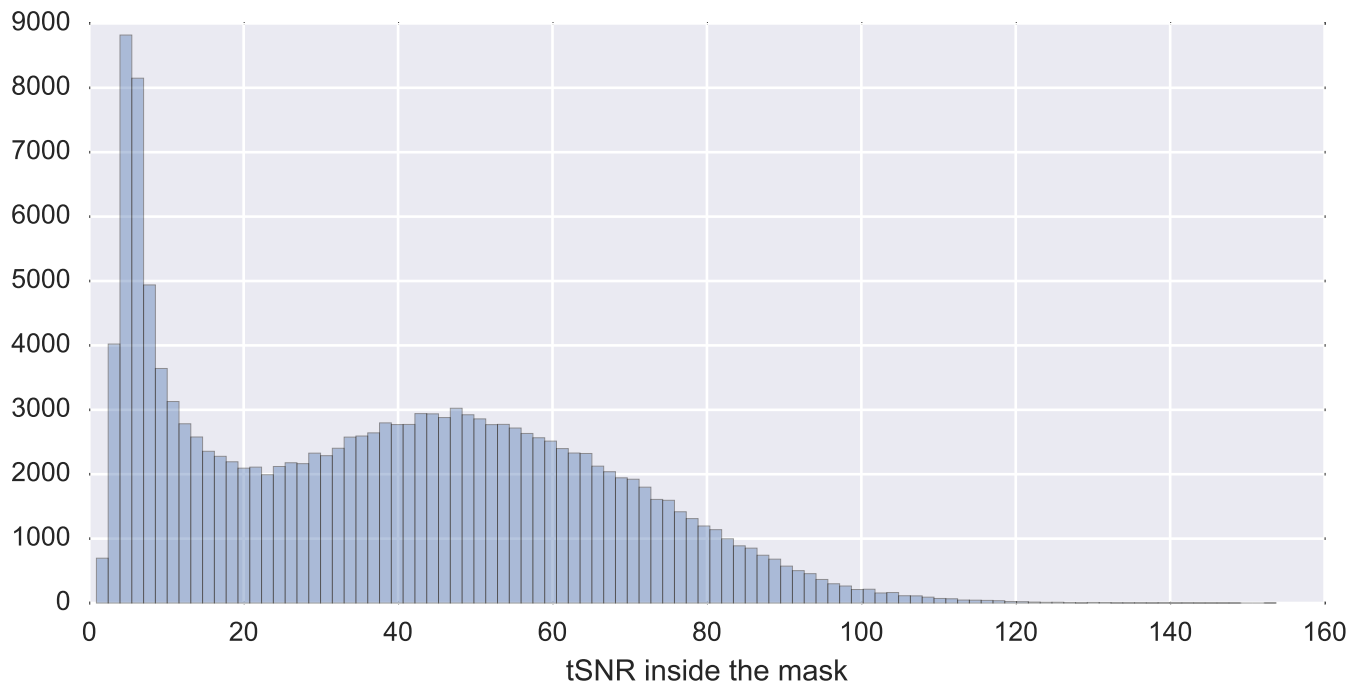

Mean EPI

Brain mask

tSNR

motion

fieldmap correction

coregistration