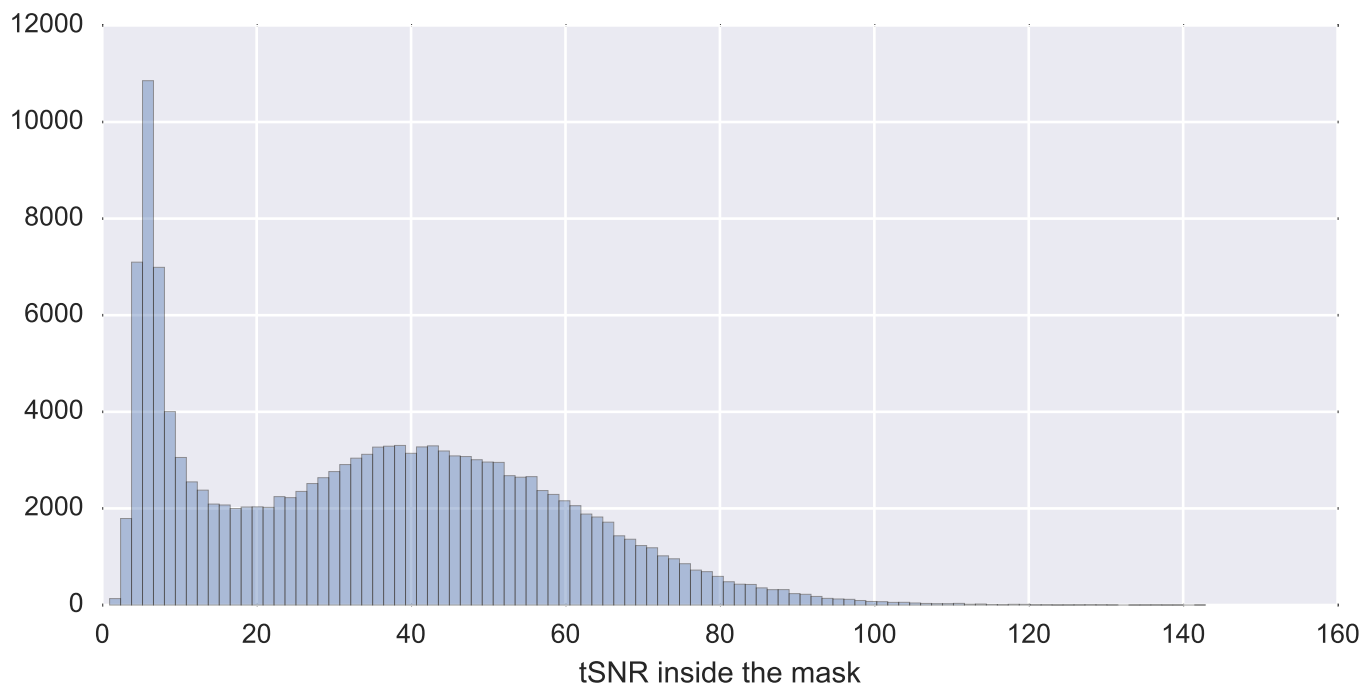

Mean EPI

Brain mask

tSNR

motion

fieldmap correction

coregistration