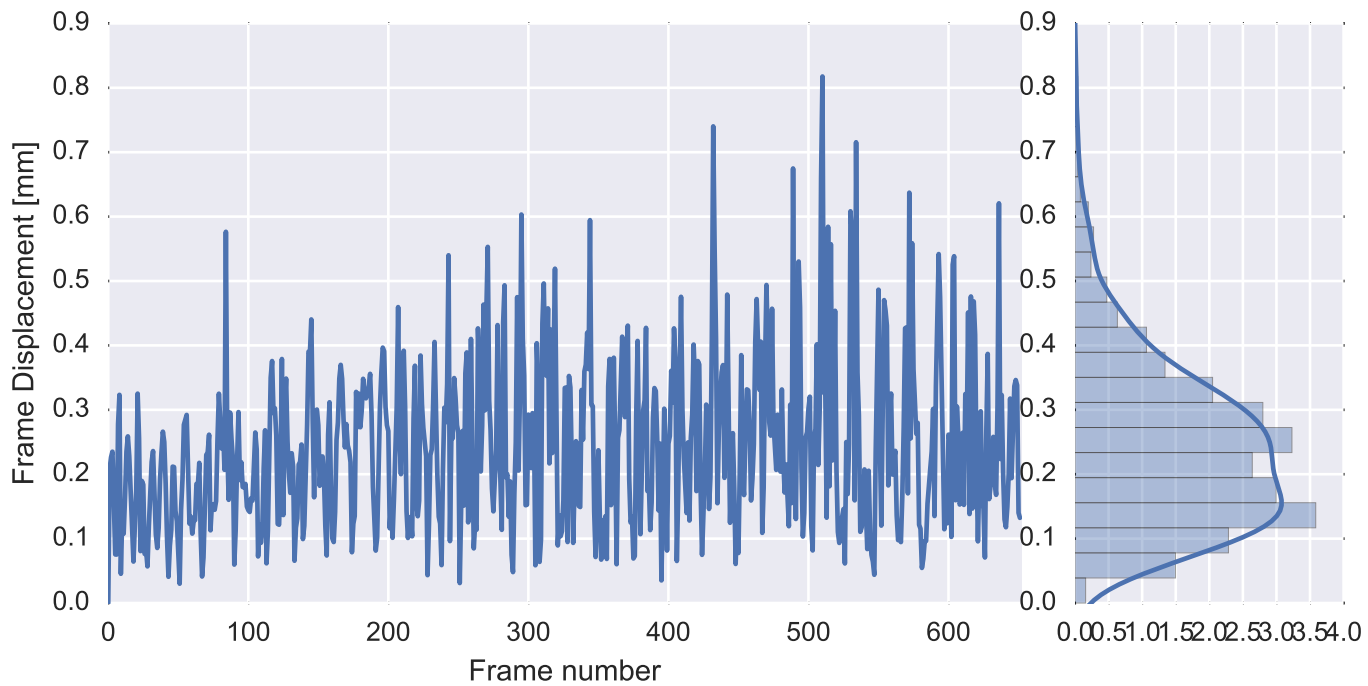

Mean EPI

Brain mask

tSNR

motion

fieldmap correction

coregistration