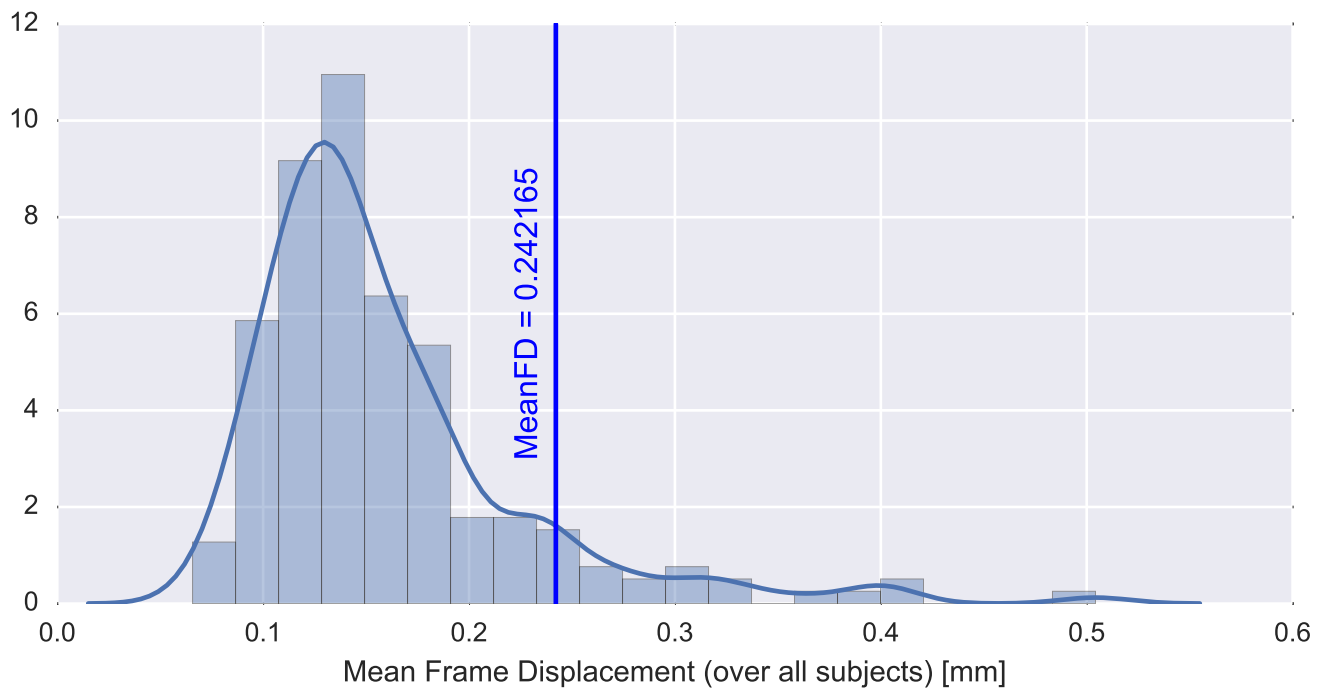

Mean EPI

Brain mask

tSNR

motion

fieldmap correction

coregistration