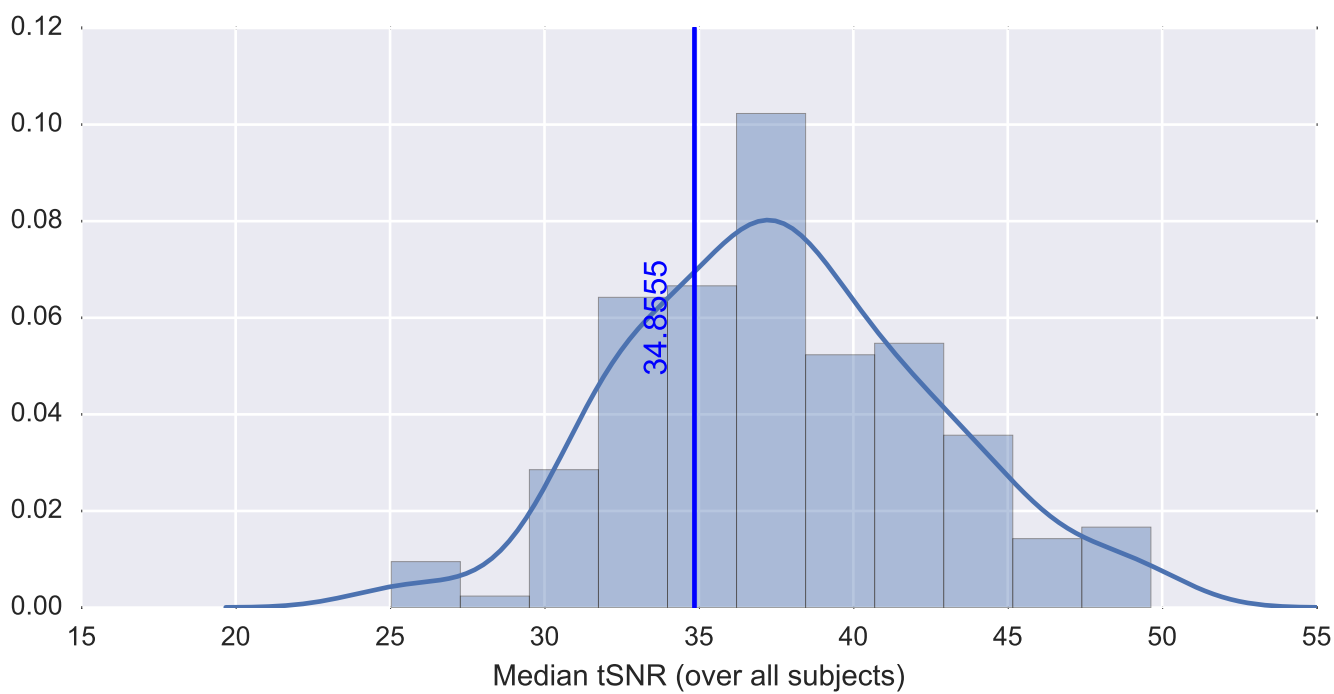

Mean EPI

Brain mask

tSNR

motion

fieldmap correction

coregistration