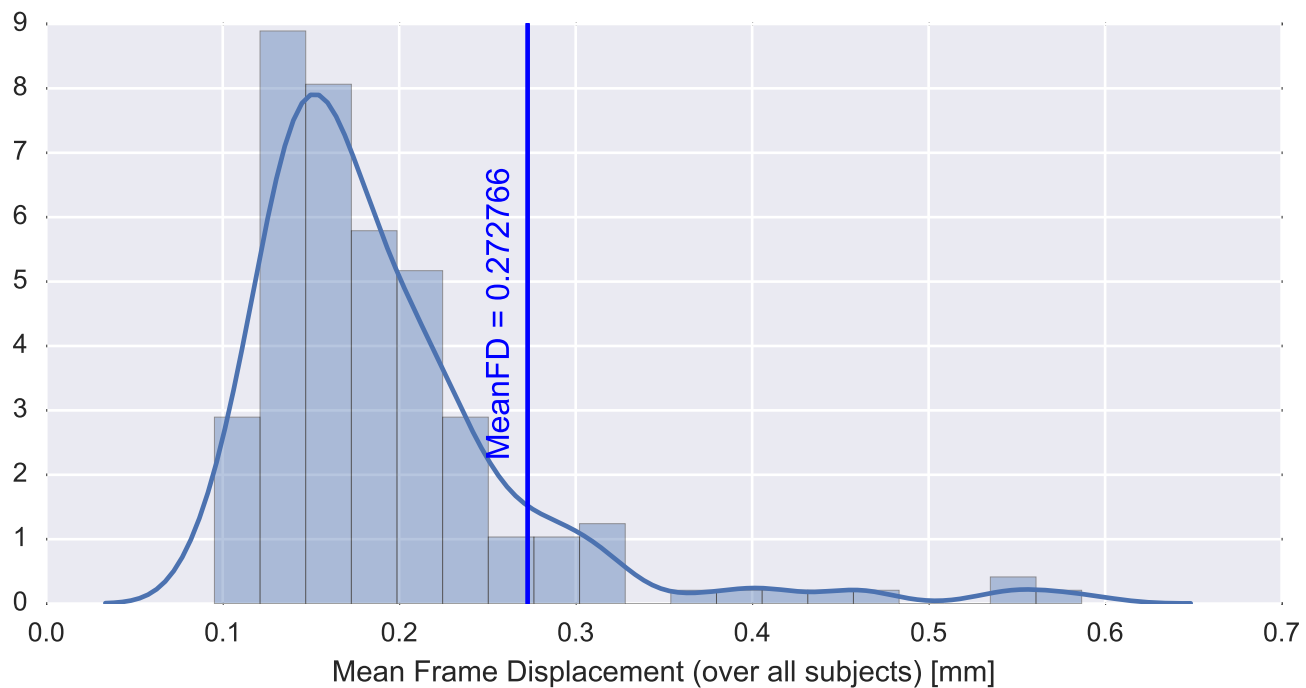

Mean EPI

Brain mask

tSNR

motion

fieldmap correction

coregistration