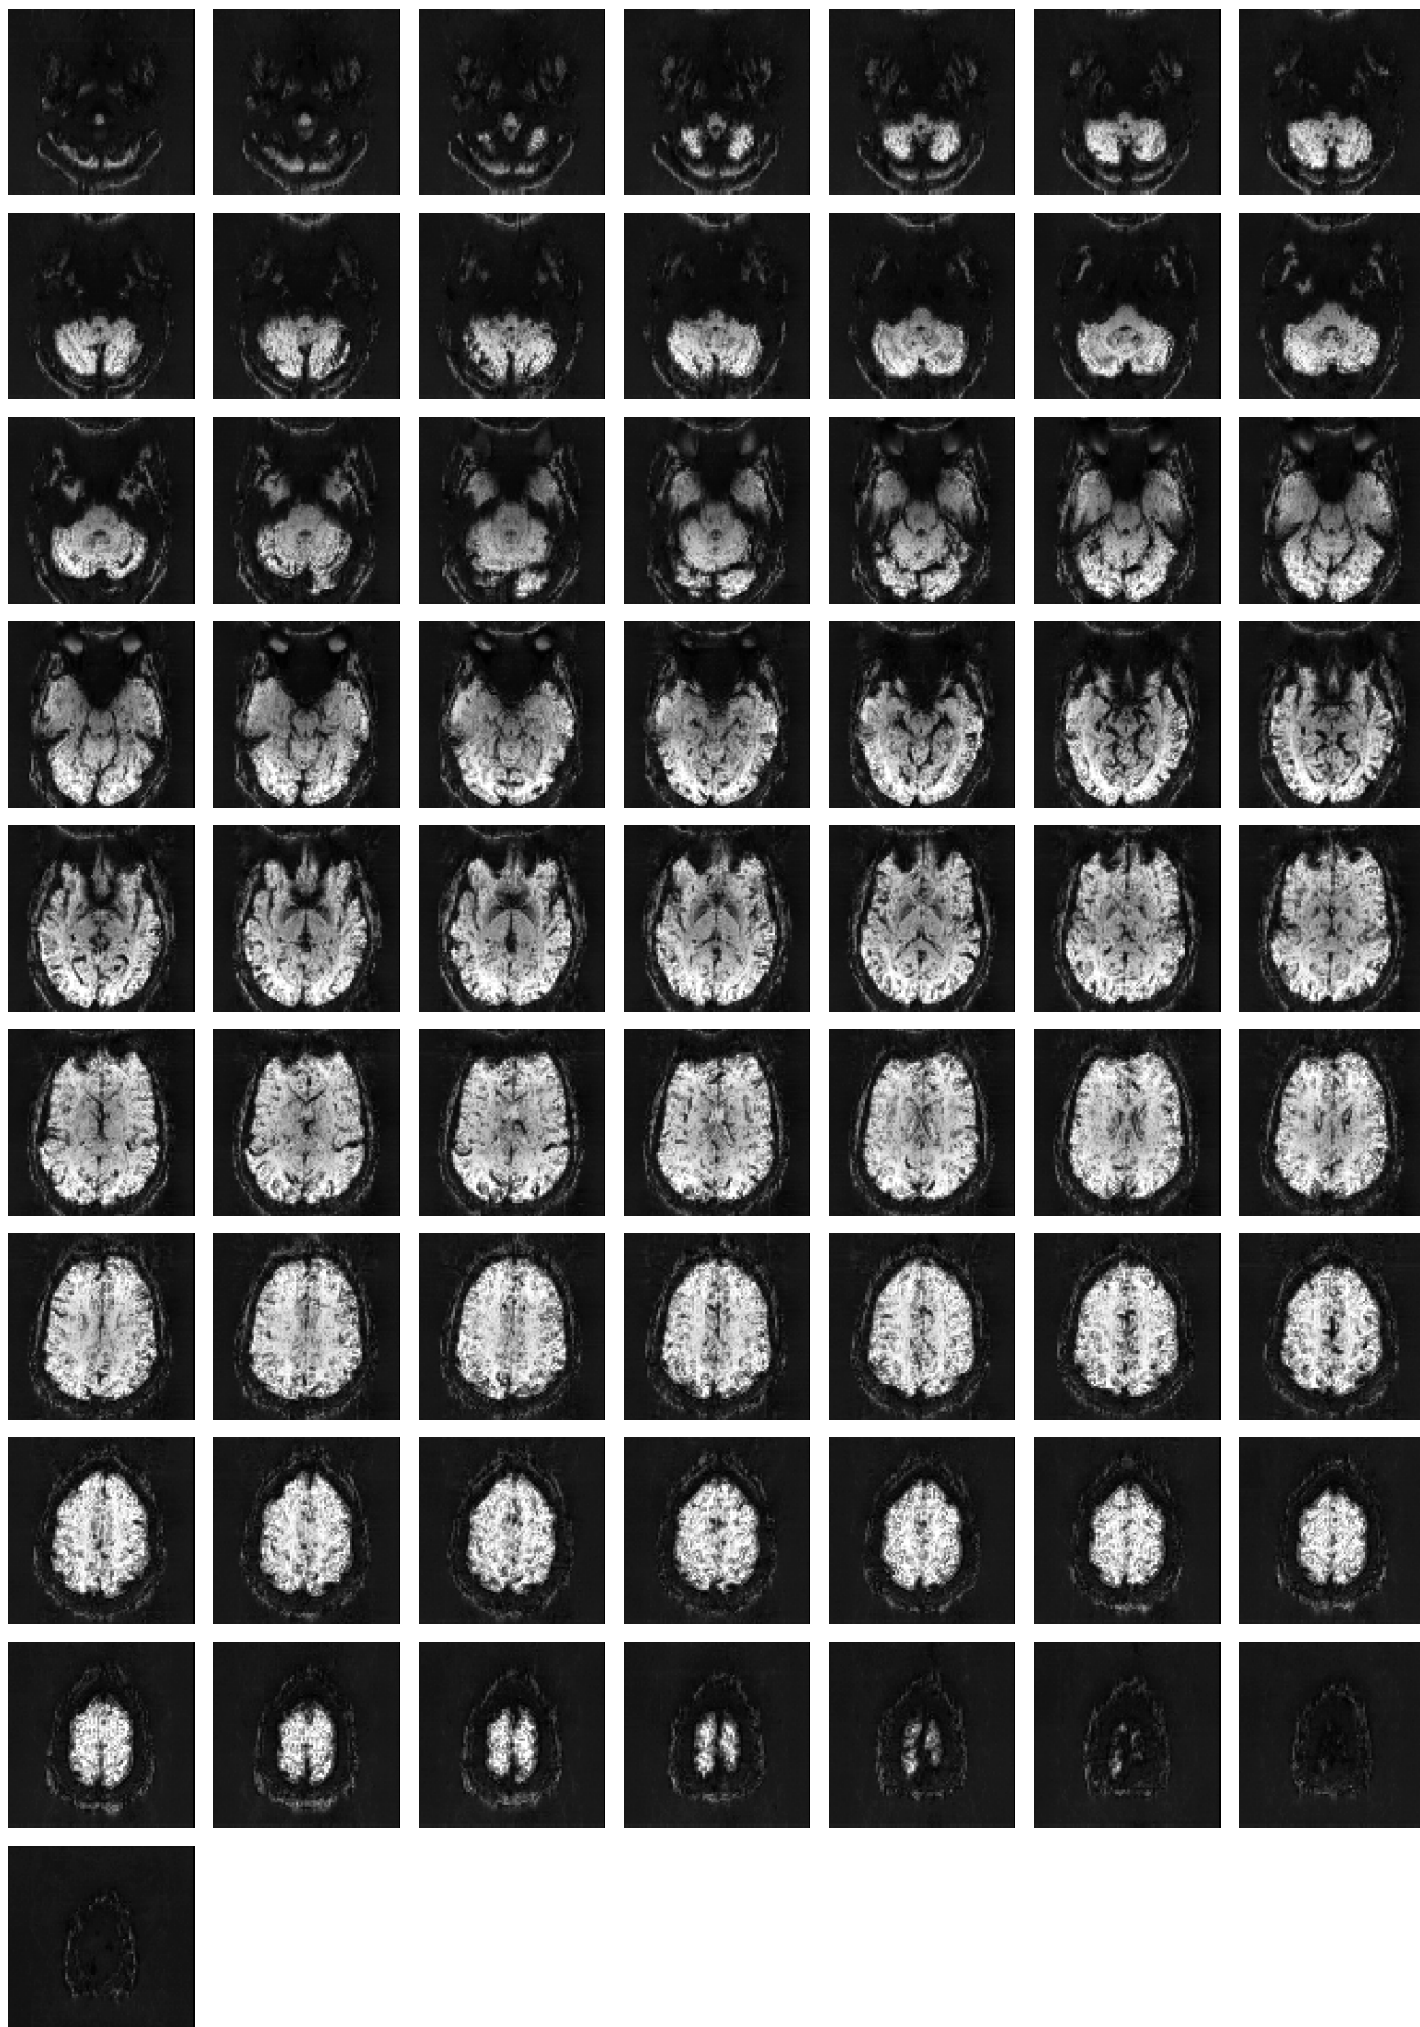

Mean EPI

Brain mask

tSNR

motion

fieldmap correction

coregistration