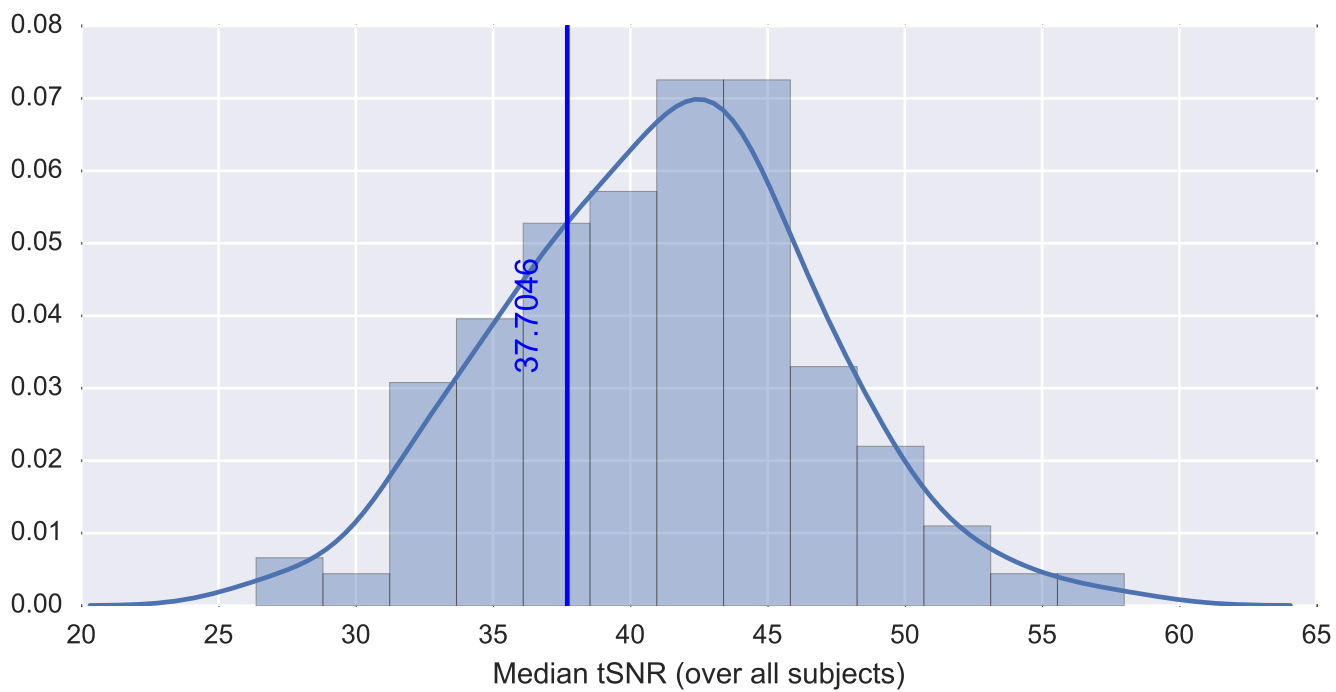

Mean EPI

Brain mask

tSNR

motion

fieldmap correction

coregistration