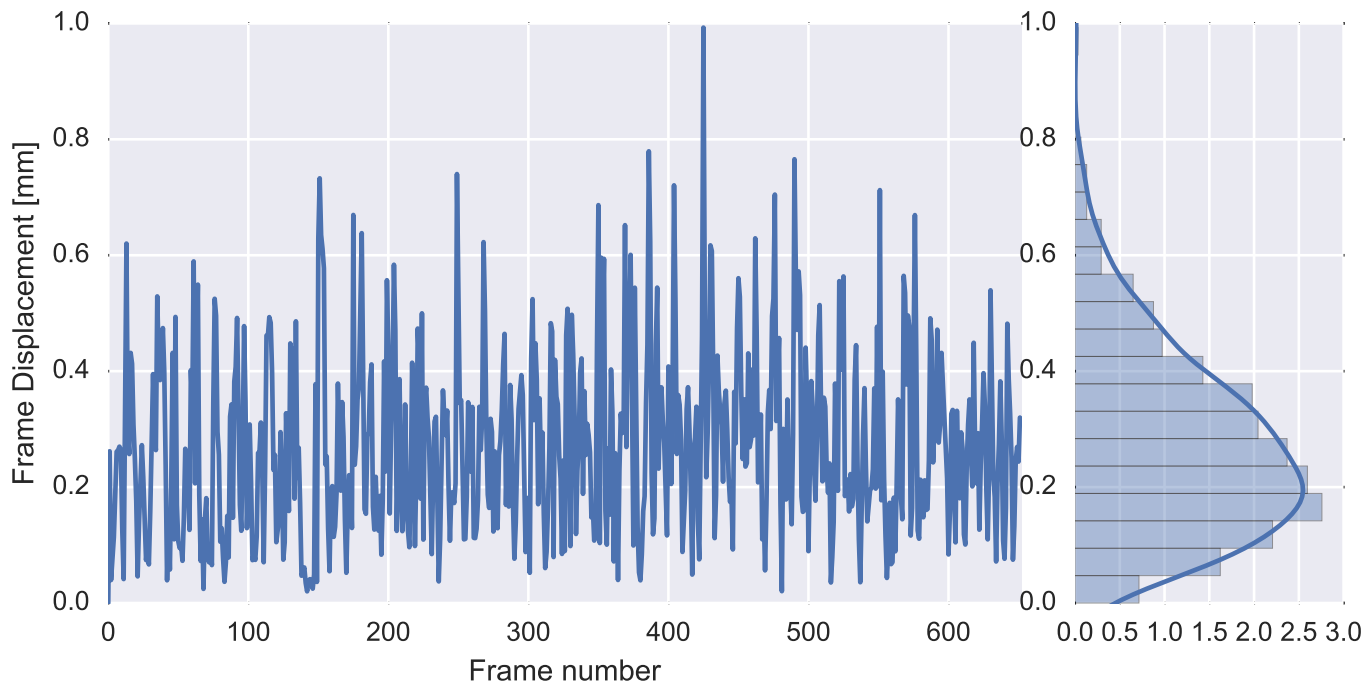

Mean EPI

Brain mask

tSNR

motion

fieldmap correction

coregistration