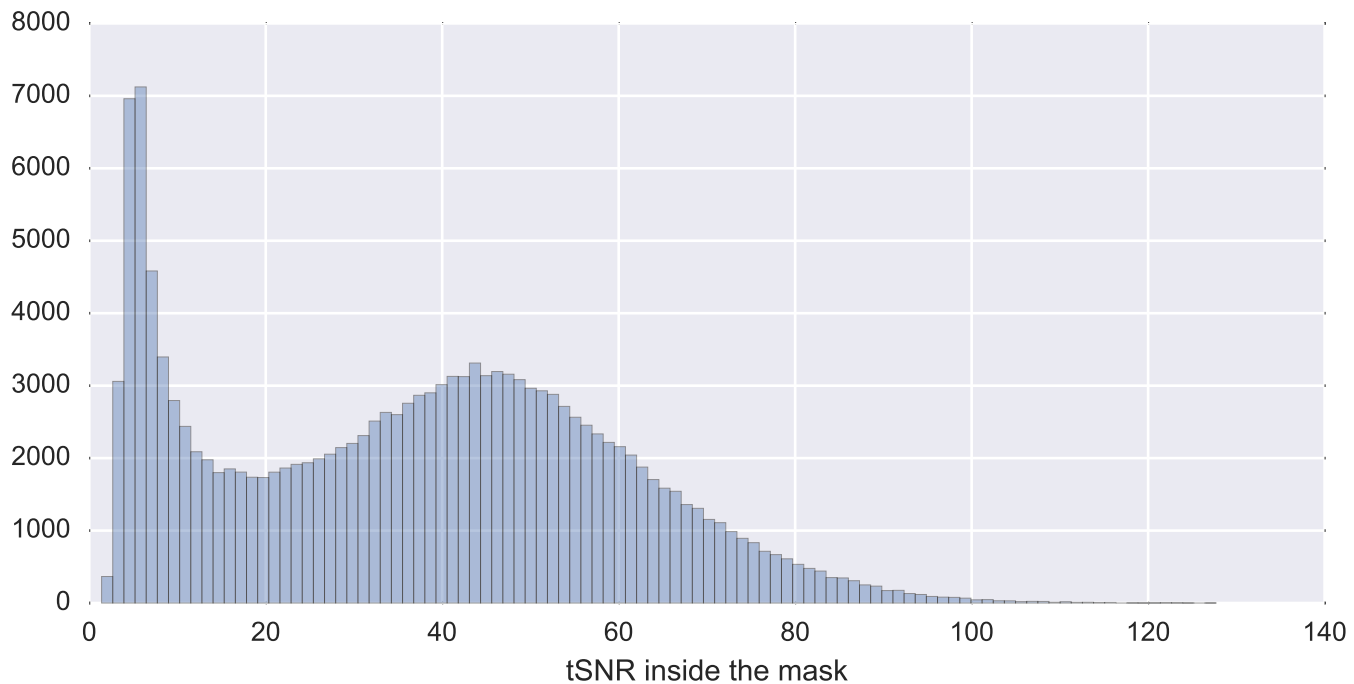

Mean EPI

Brain mask

tSNR

motion

fieldmap correction

coregistration