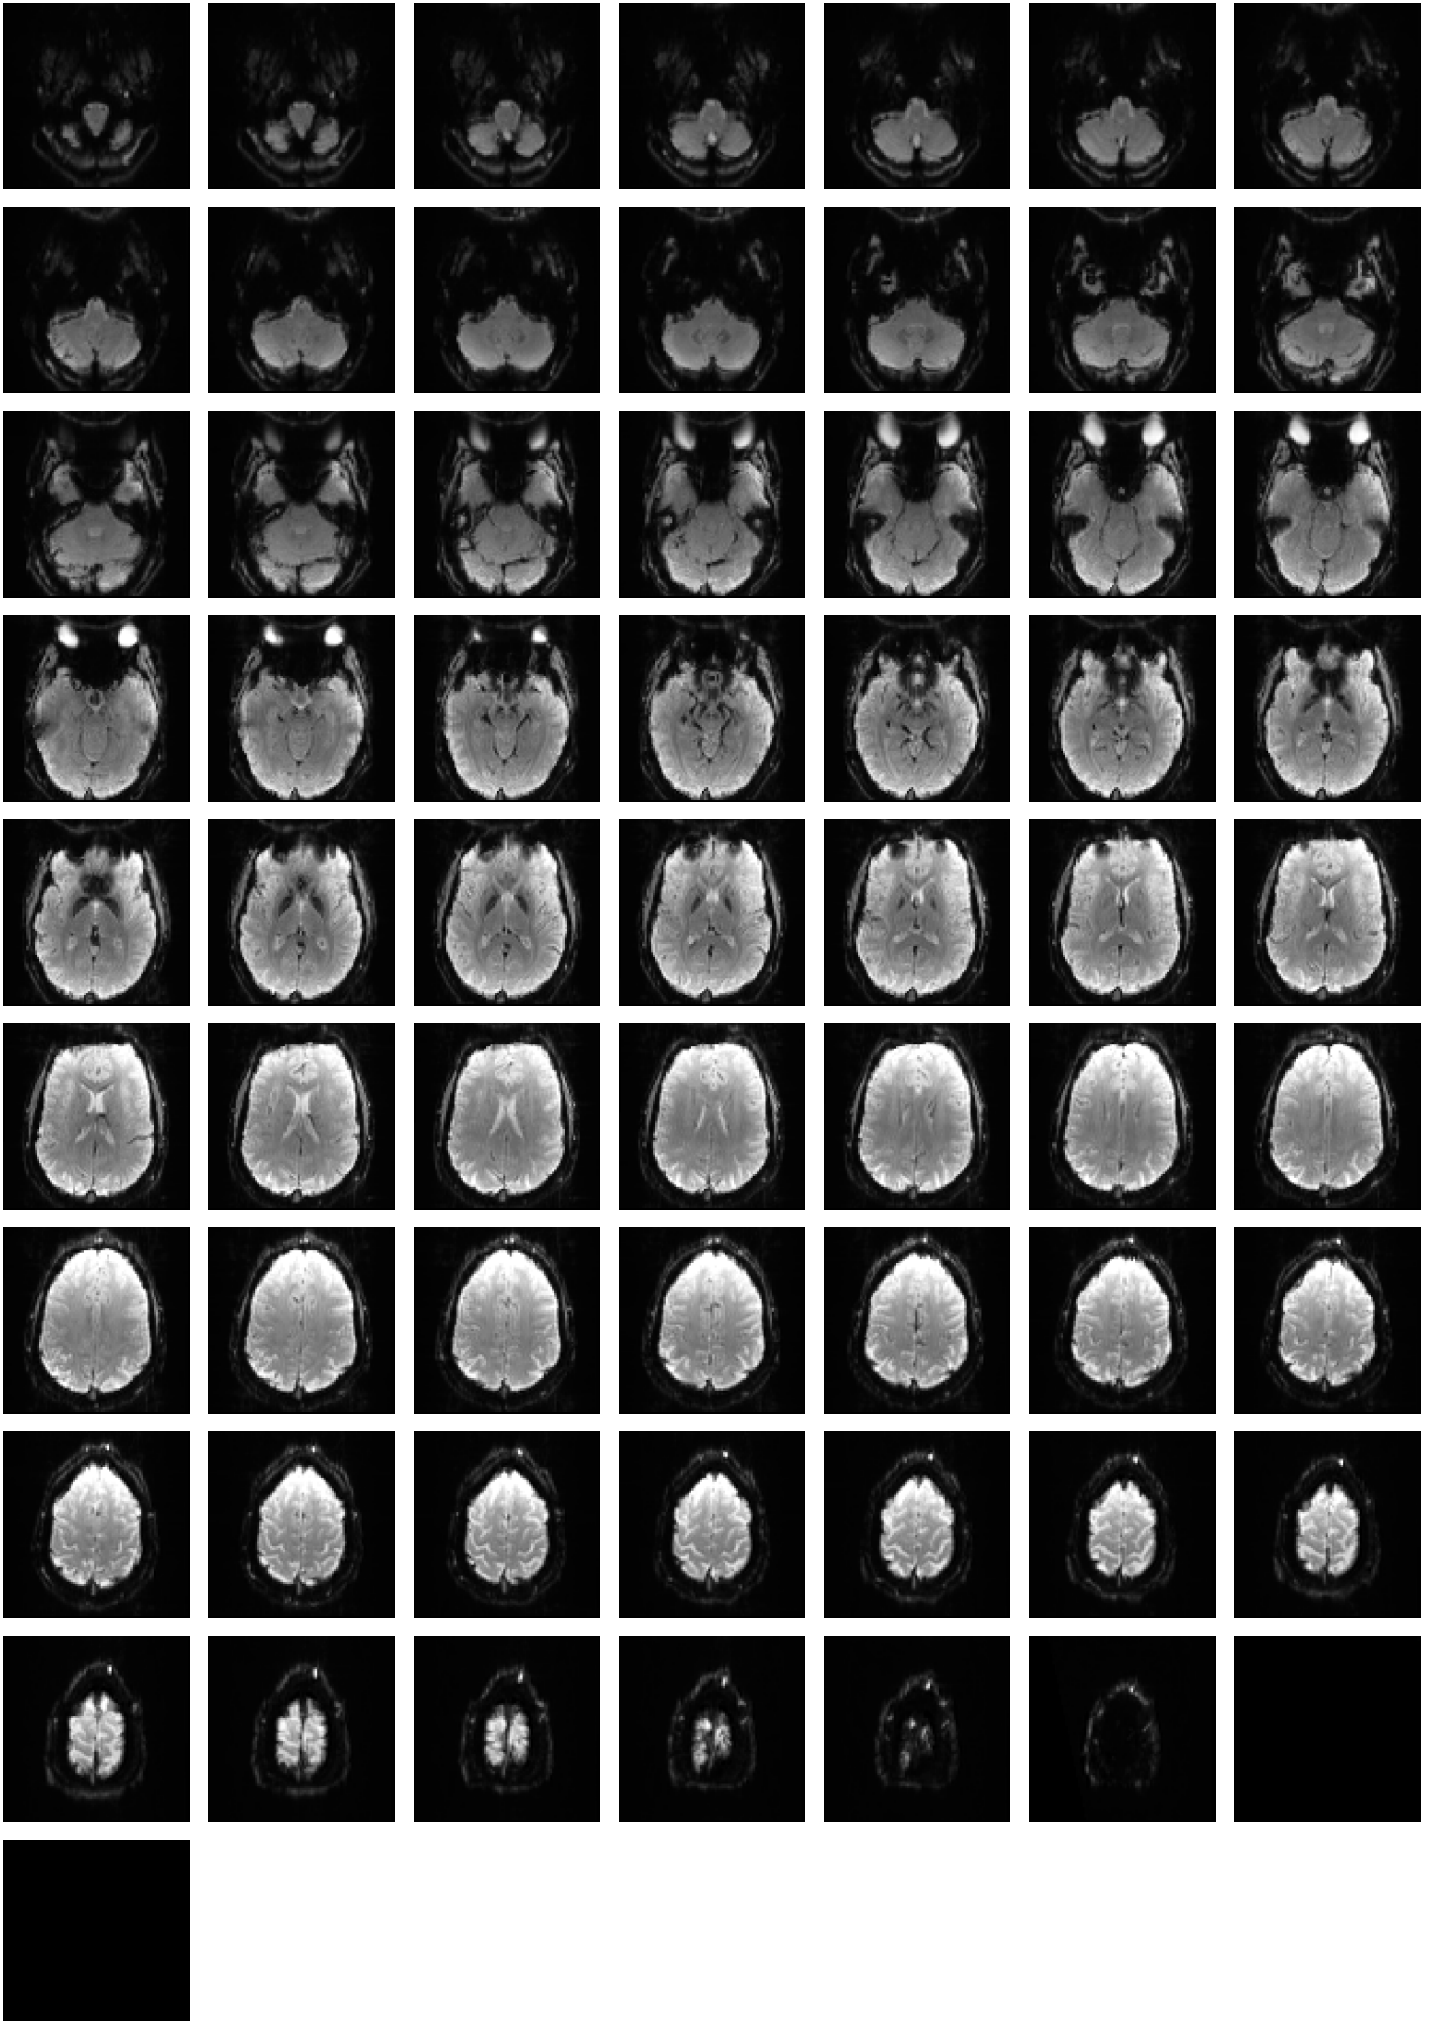

Mean EPI

Brain mask

tSNR

motion

fieldmap correction

coregistration