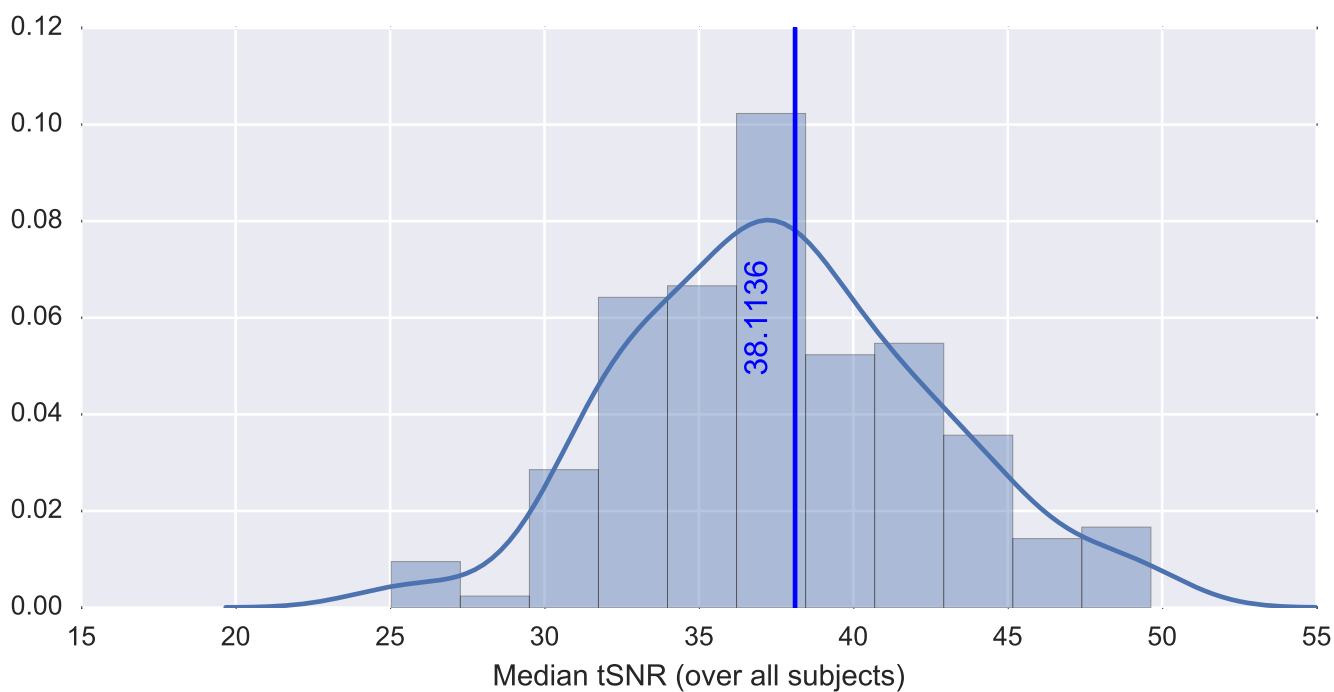

Mean EPI

Brain mask

tSNR

motion

fieldmap correction

coregistration