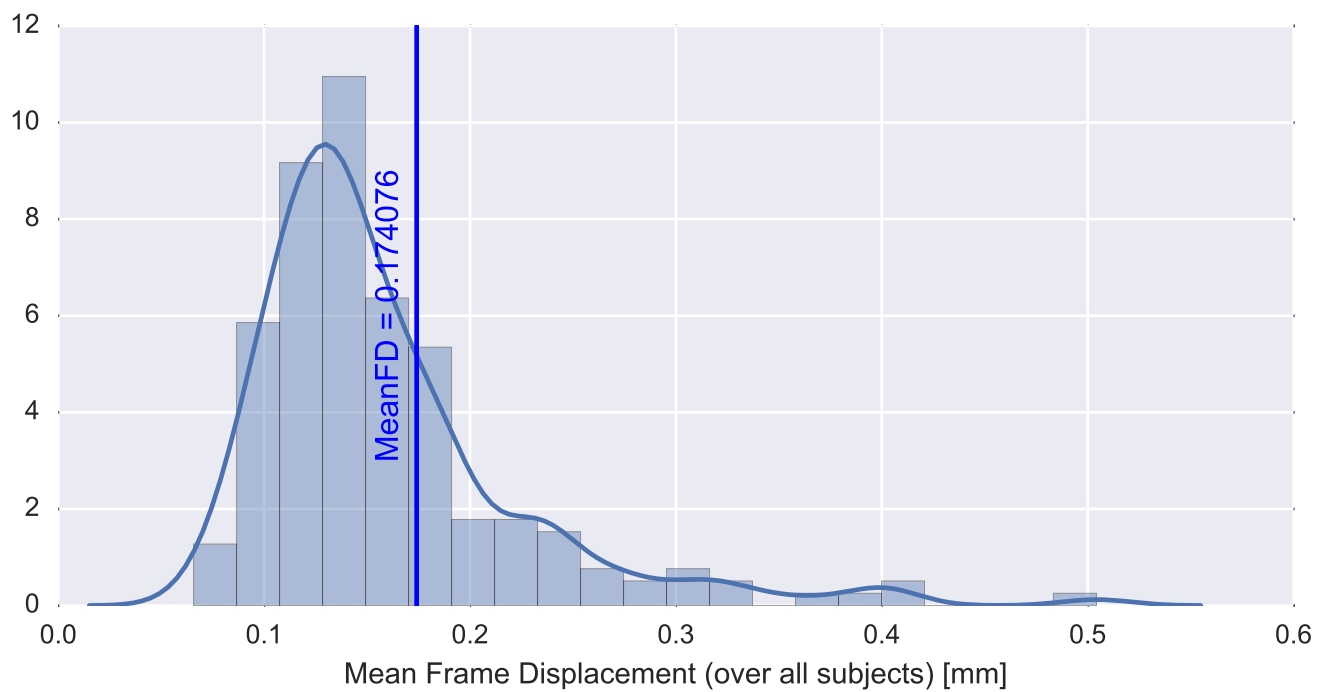

Mean EPI

Brain mask

tSNR

motion

fieldmap correction

coregistration