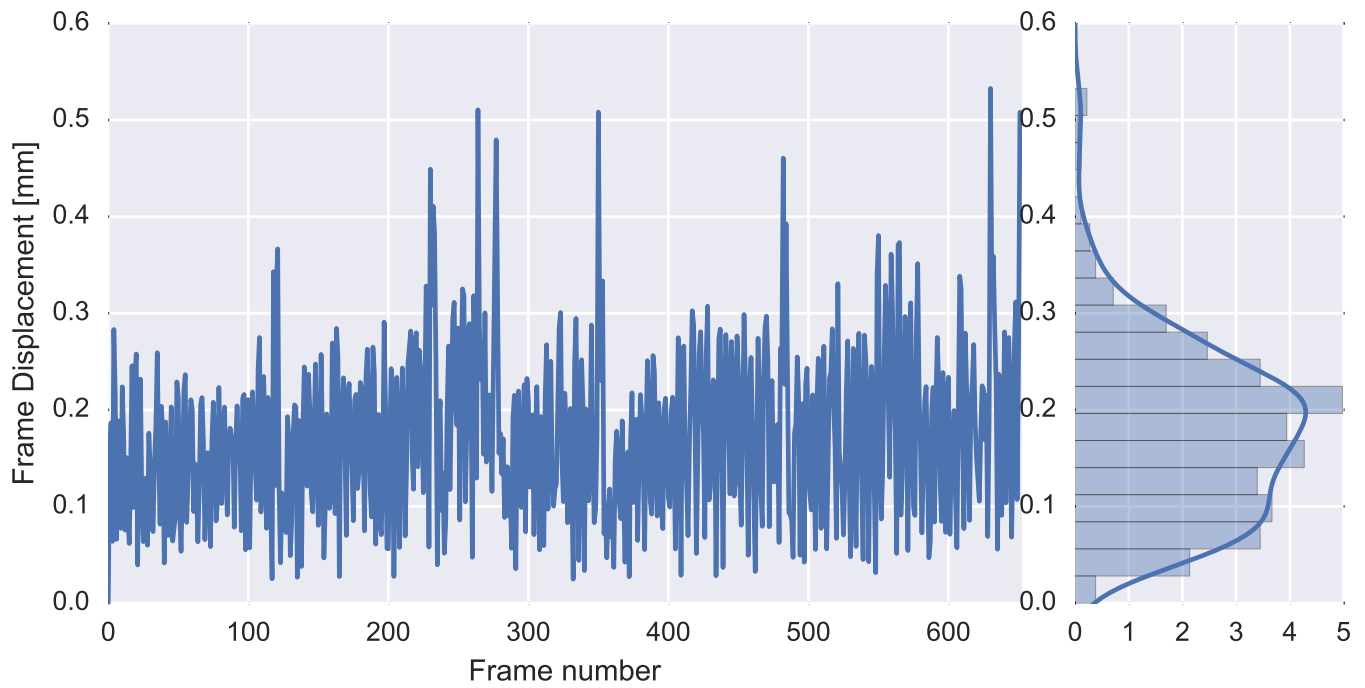

Mean EPI

Brain mask

tSNR

motion

fieldmap correction

coregistration