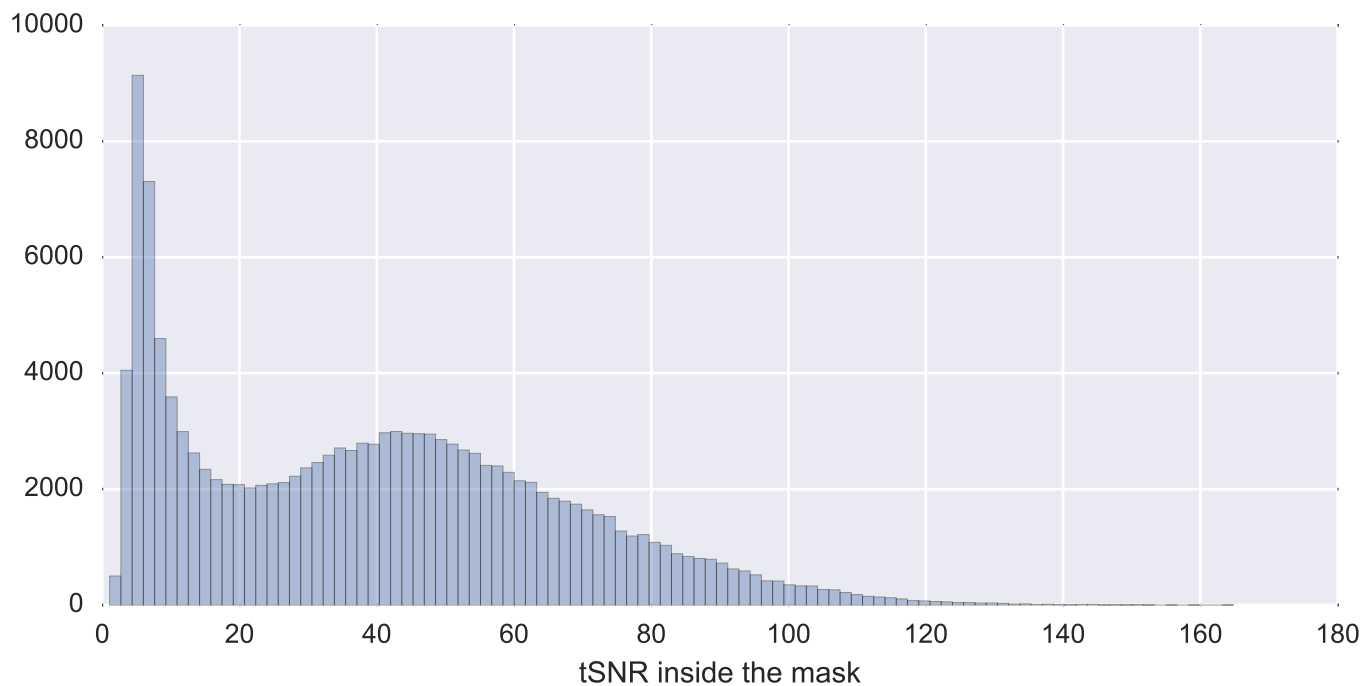

Mean EPI

Brain mask

tSNR

motion

fieldmap correction

coregistration