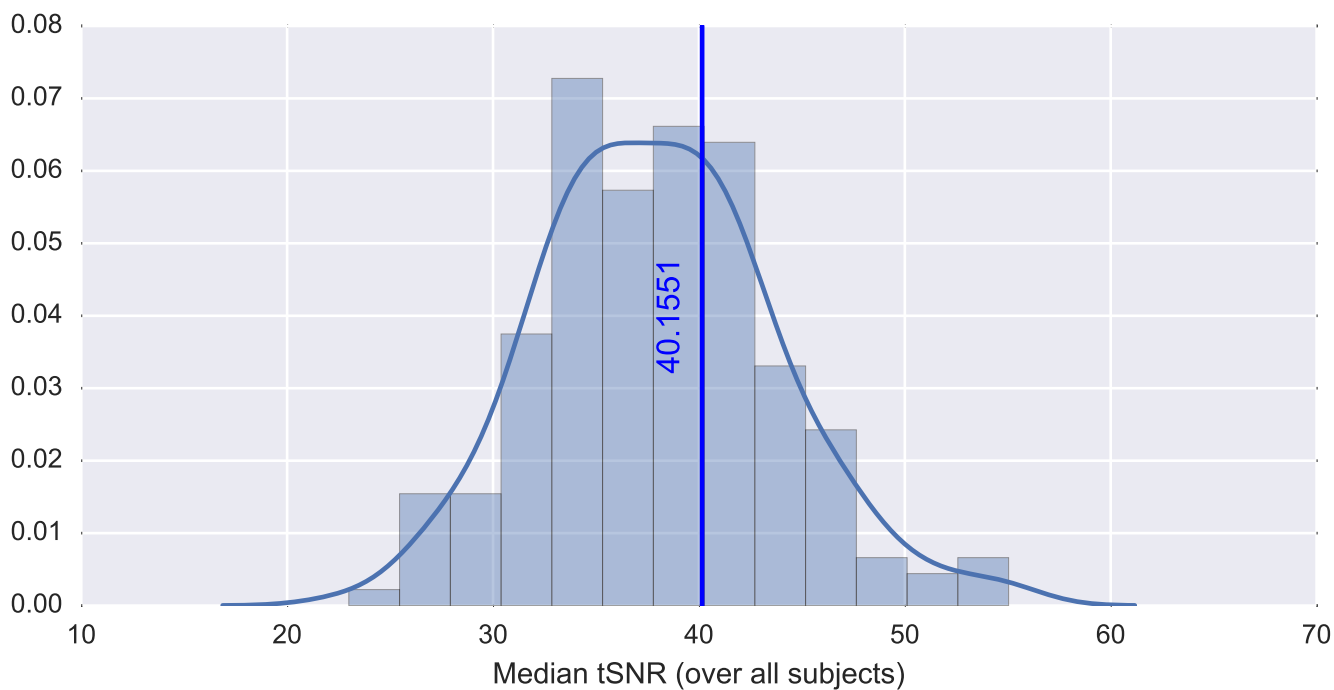

Mean EPI

Brain mask

tSNR

motion

fieldmap correction

coregistration