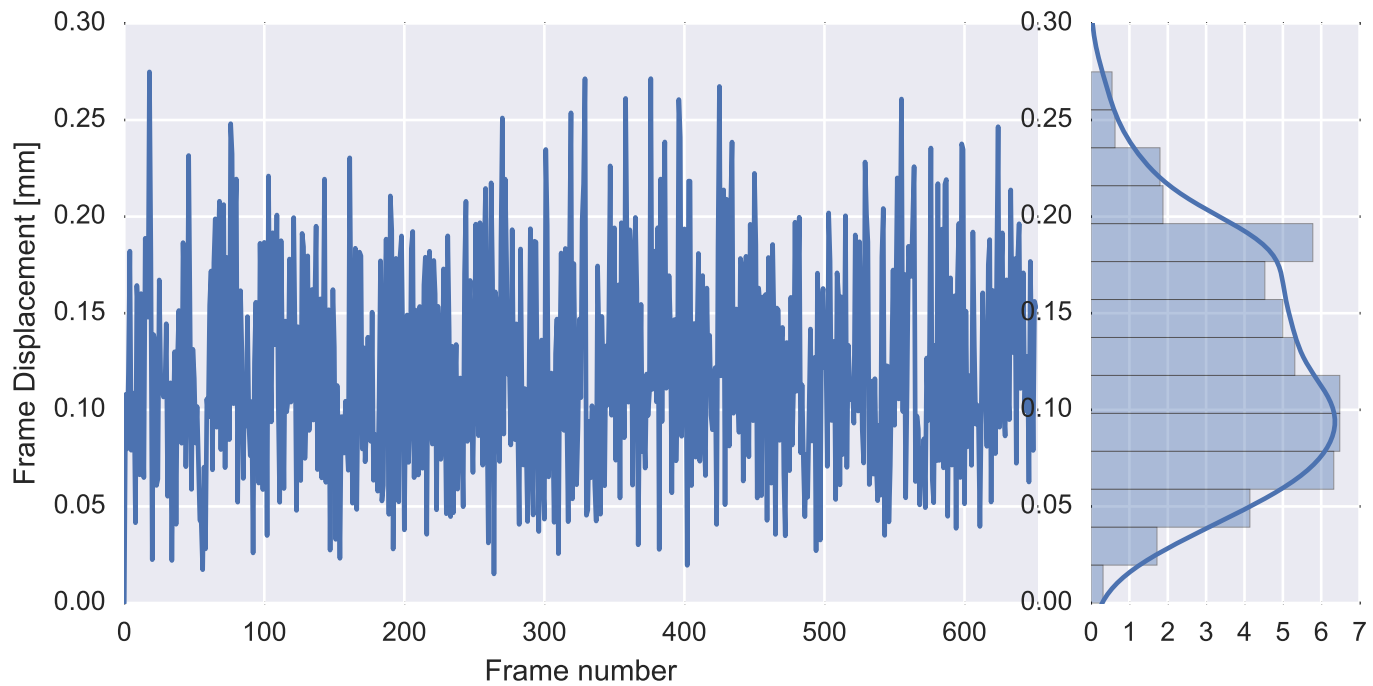

Mean EPI

Brain mask

tSNR

motion

fieldmap correction

coregistration