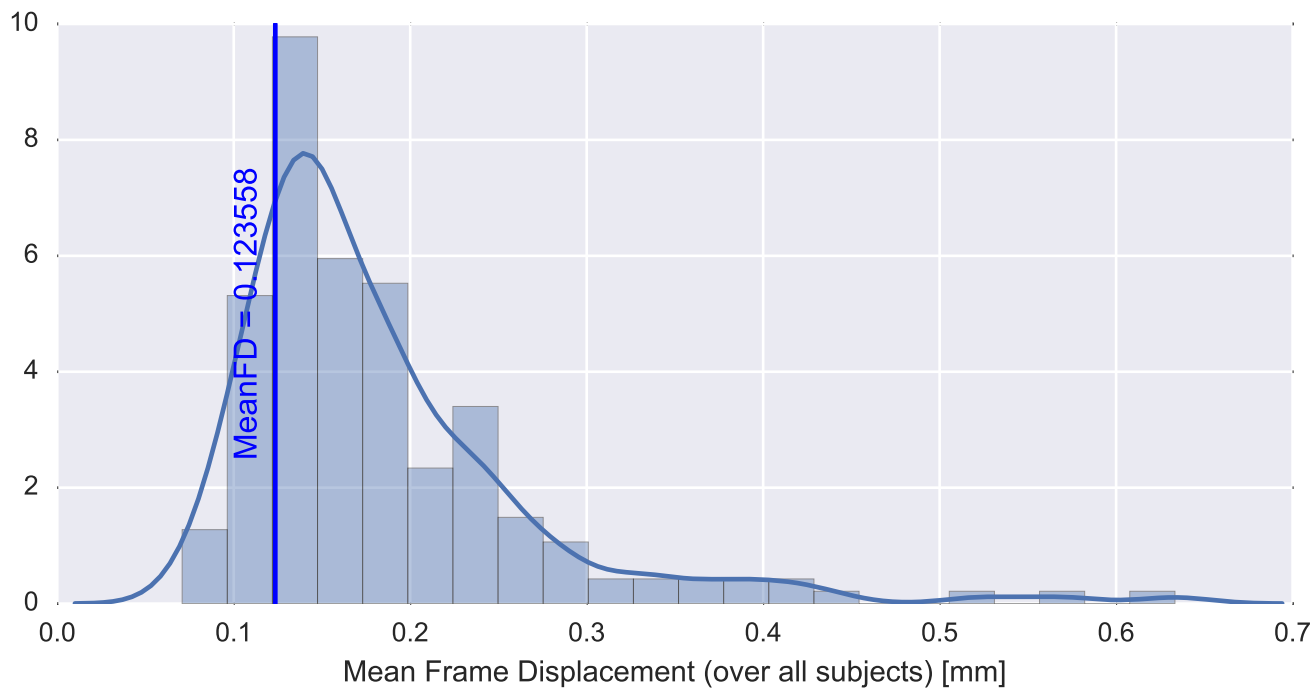

Mean EPI

Brain mask

tSNR

motion

fieldmap correction

coregistration