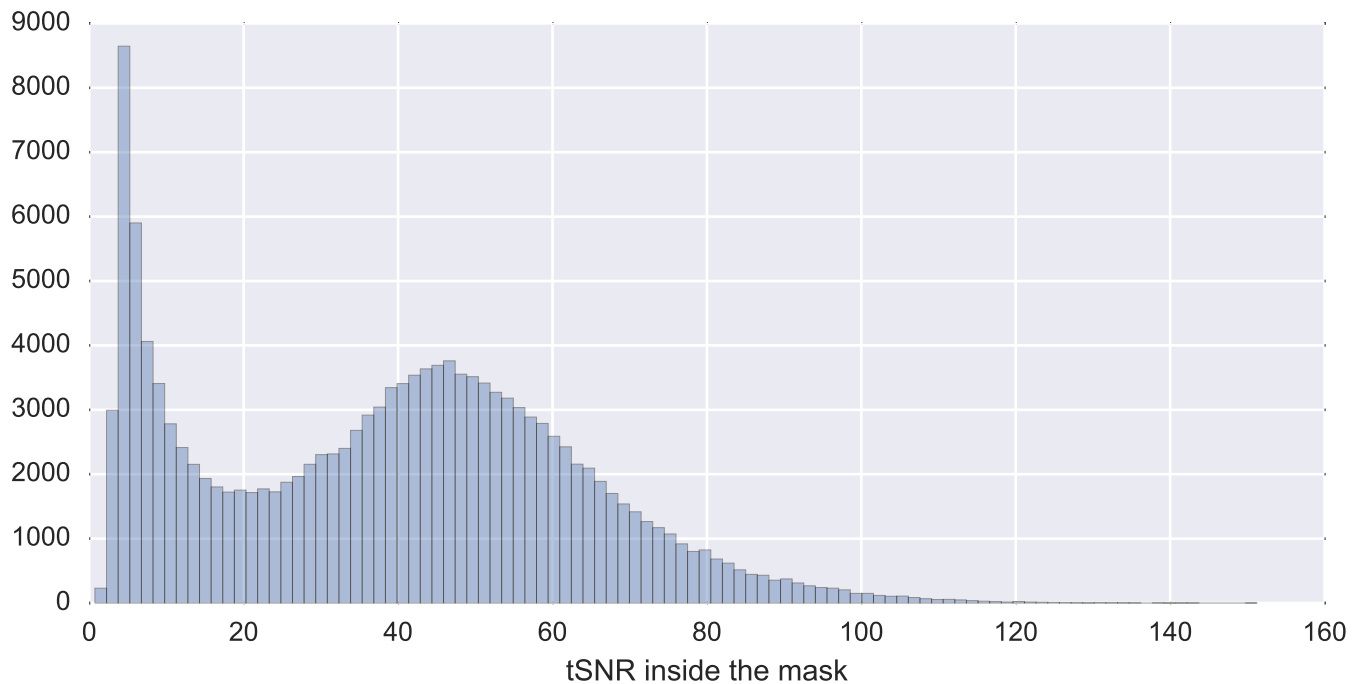

Mean EPI

Brain mask

tSNR

motion

fieldmap correction

coregistration