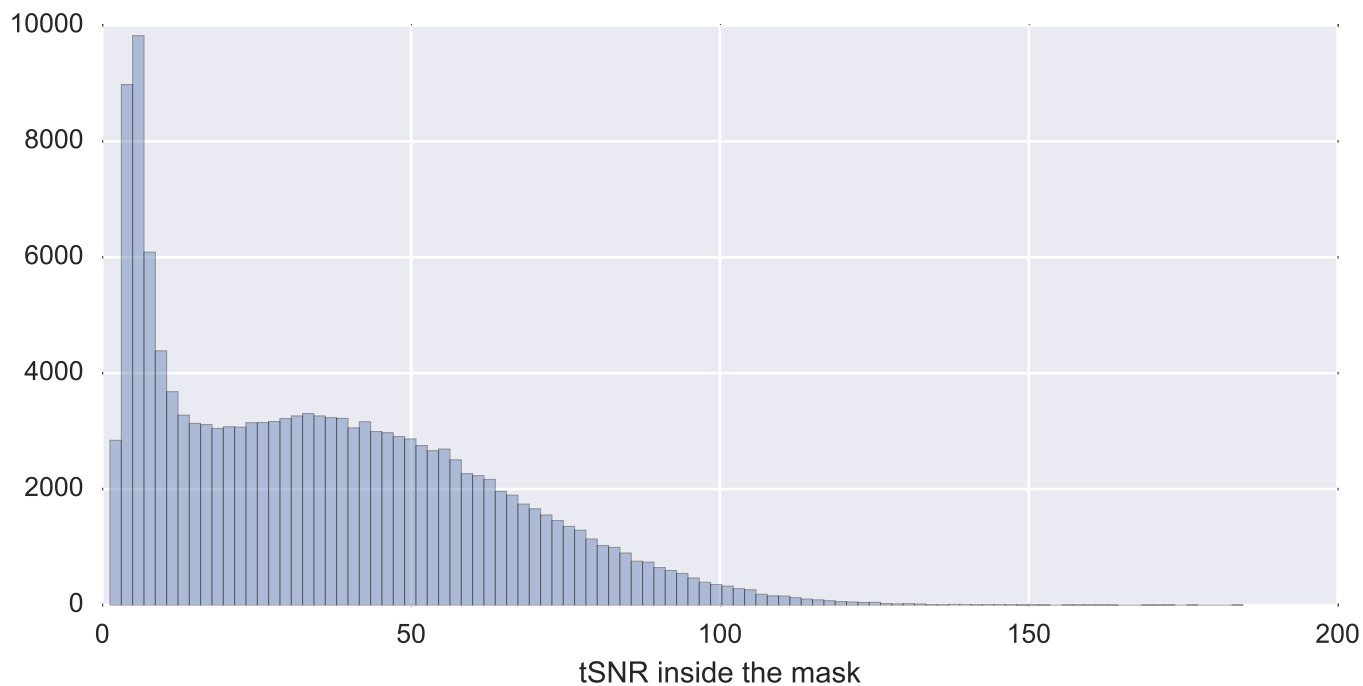

Mean EPI

Brain mask

tSNR

motion

fieldmap correction

coregistration