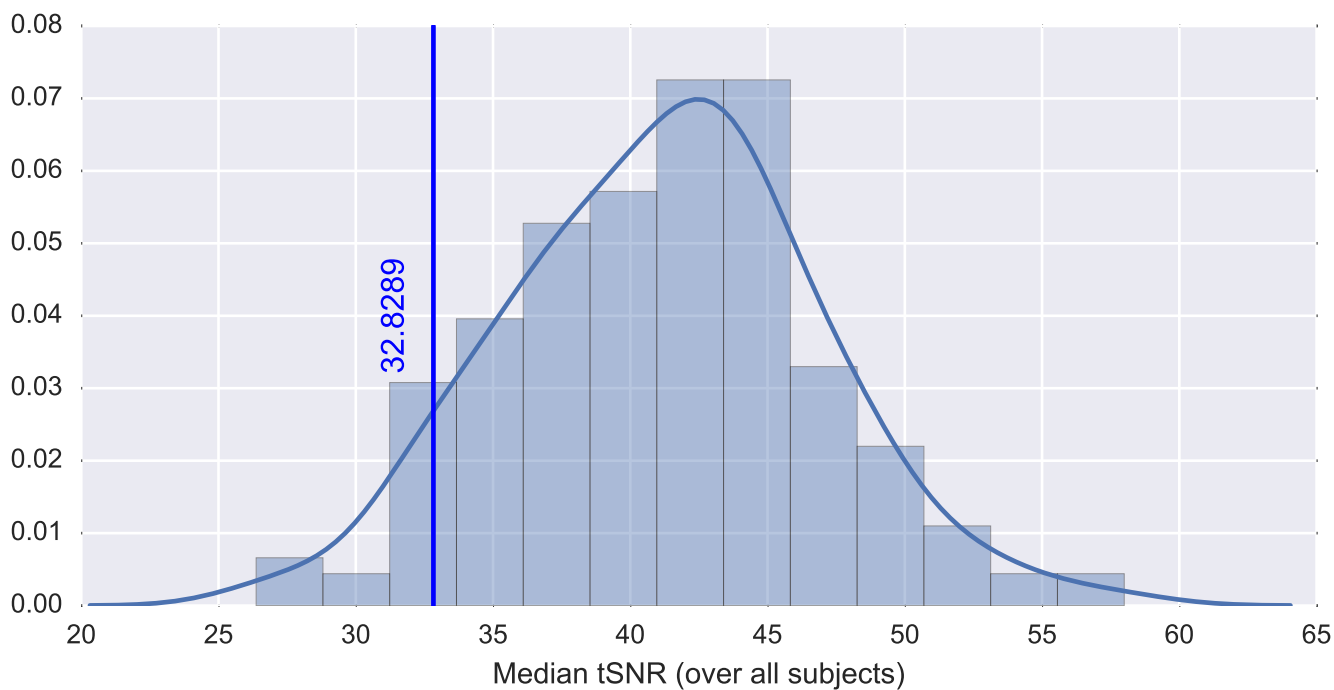

Mean EPI

Brain mask

tSNR

motion

fieldmap correction

coregistration