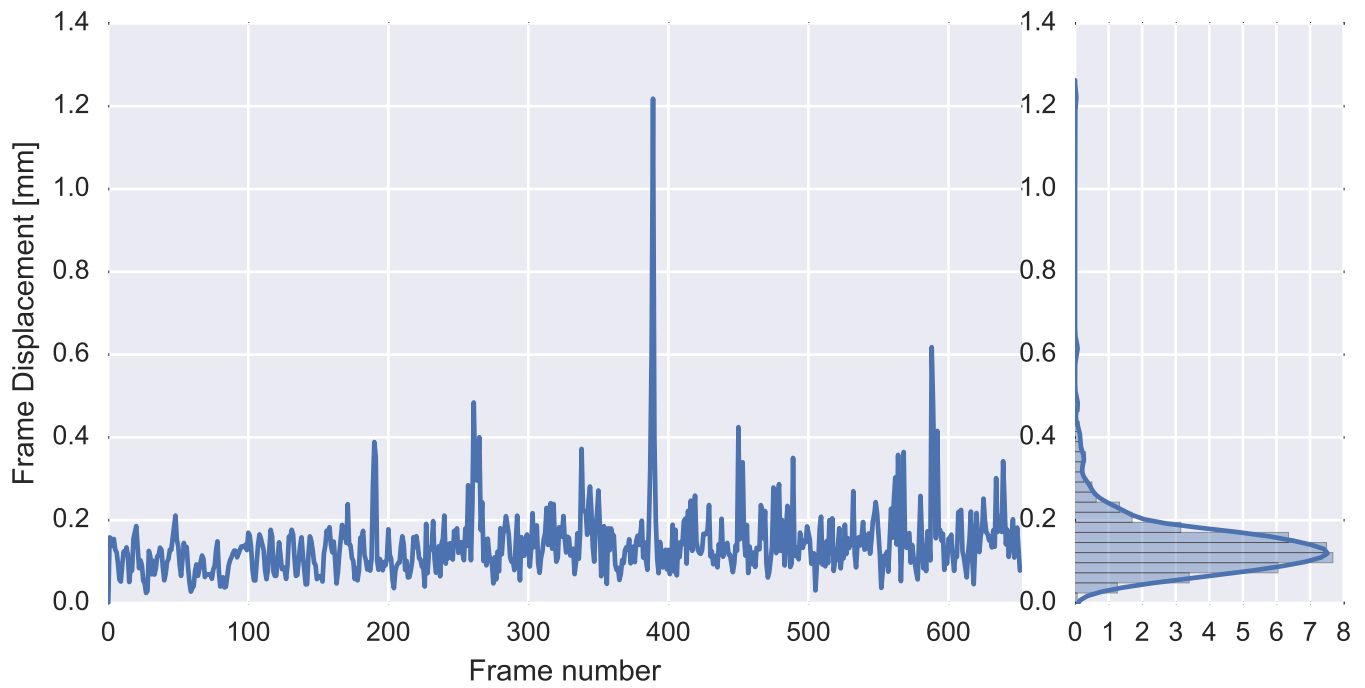

Mean EPI

Brain mask

tSNR

motion

fieldmap correction

coregistration