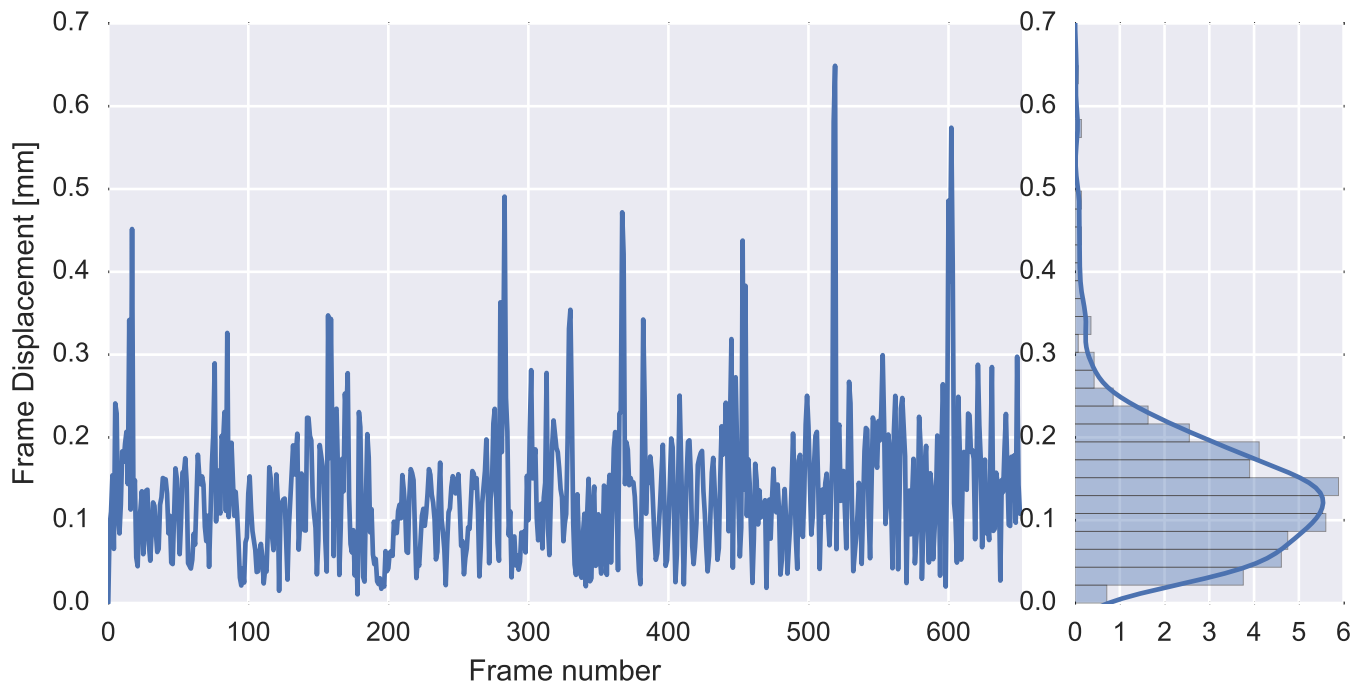

Mean EPI

Brain mask

tSNR

motion

fieldmap correction

coregistration