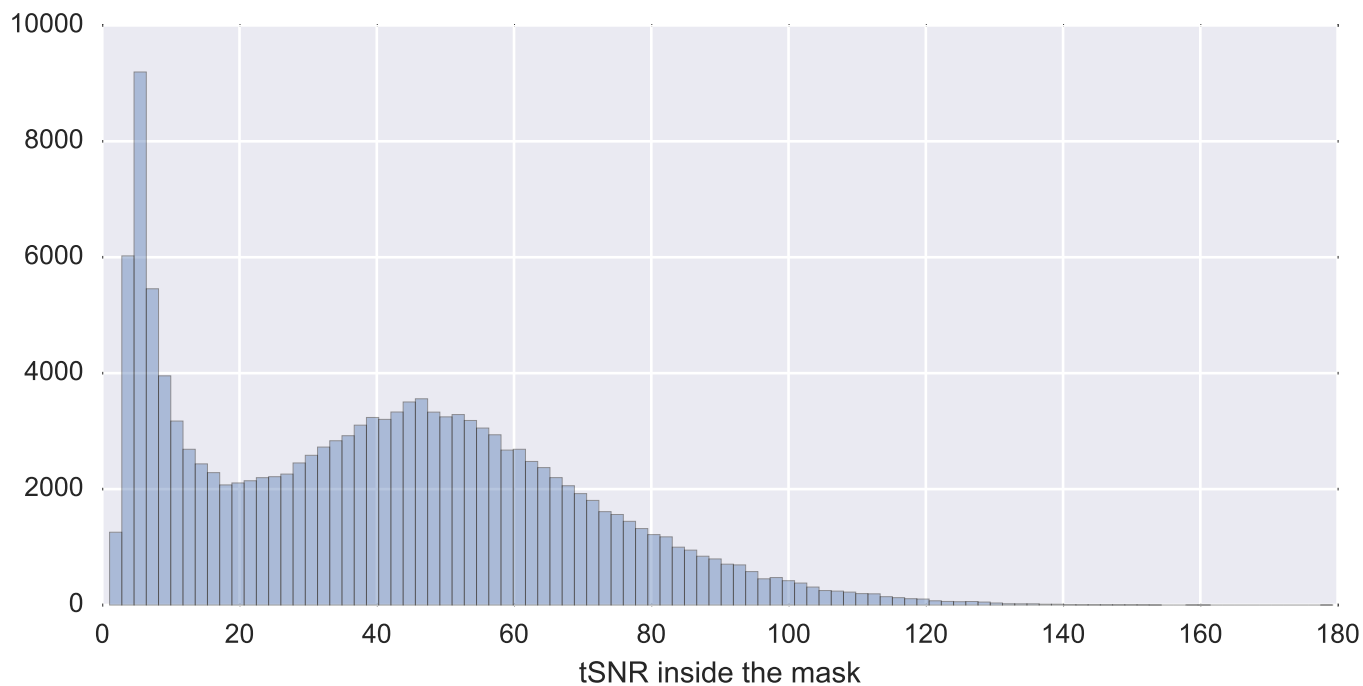

Mean EPI

Brain mask

tSNR

motion

fieldmap correction

coregistration