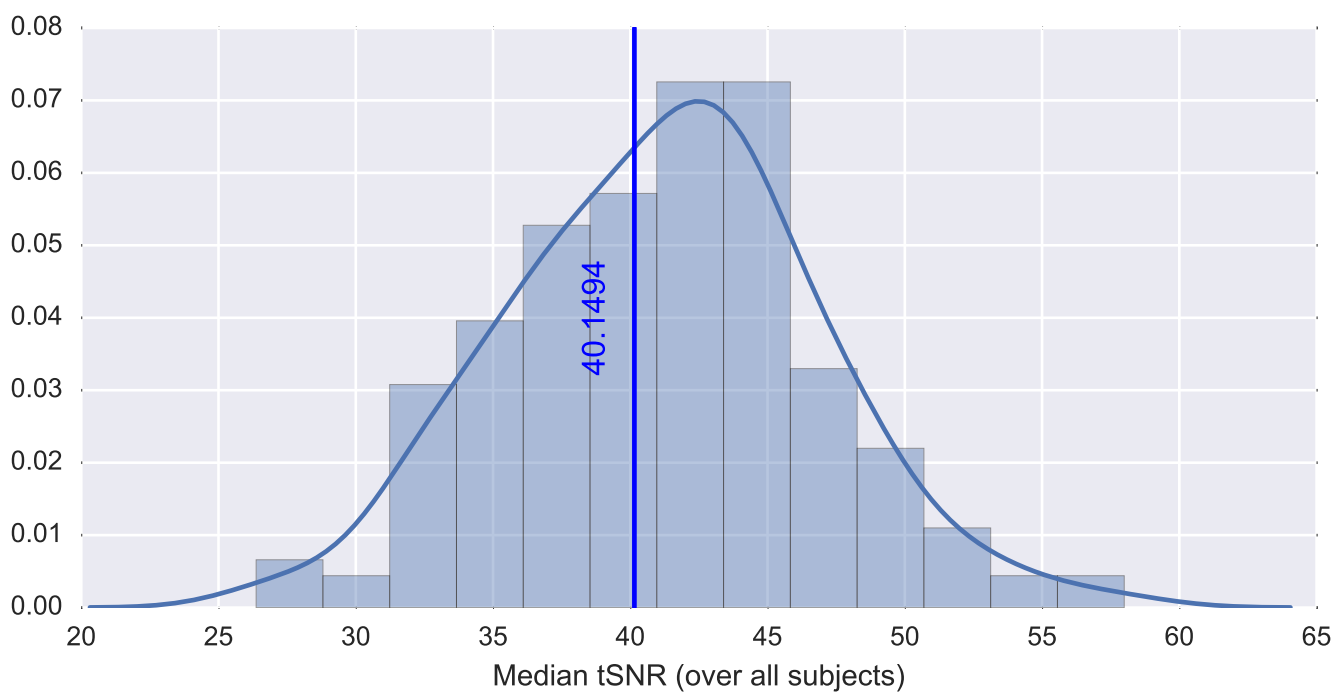

Mean EPI

Brain mask

tSNR

motion

fieldmap correction

coregistration