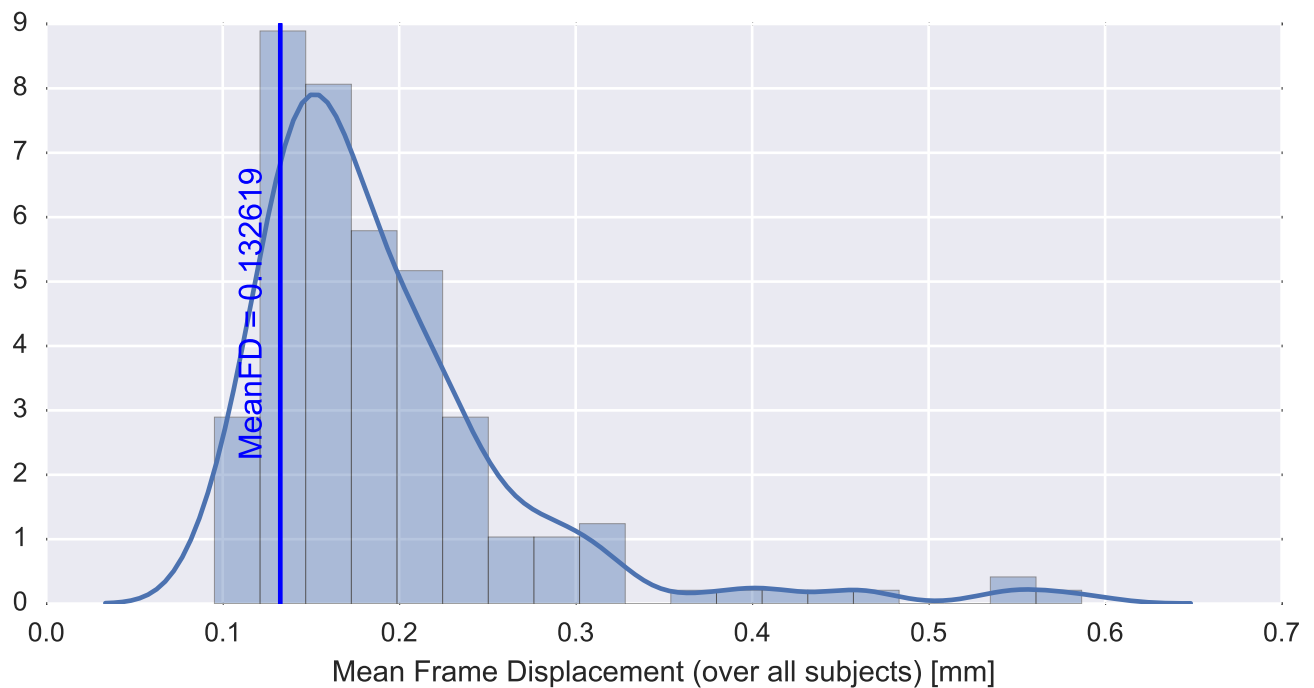

Mean EPI

Brain mask

tSNR

motion

fieldmap correction

coregistration