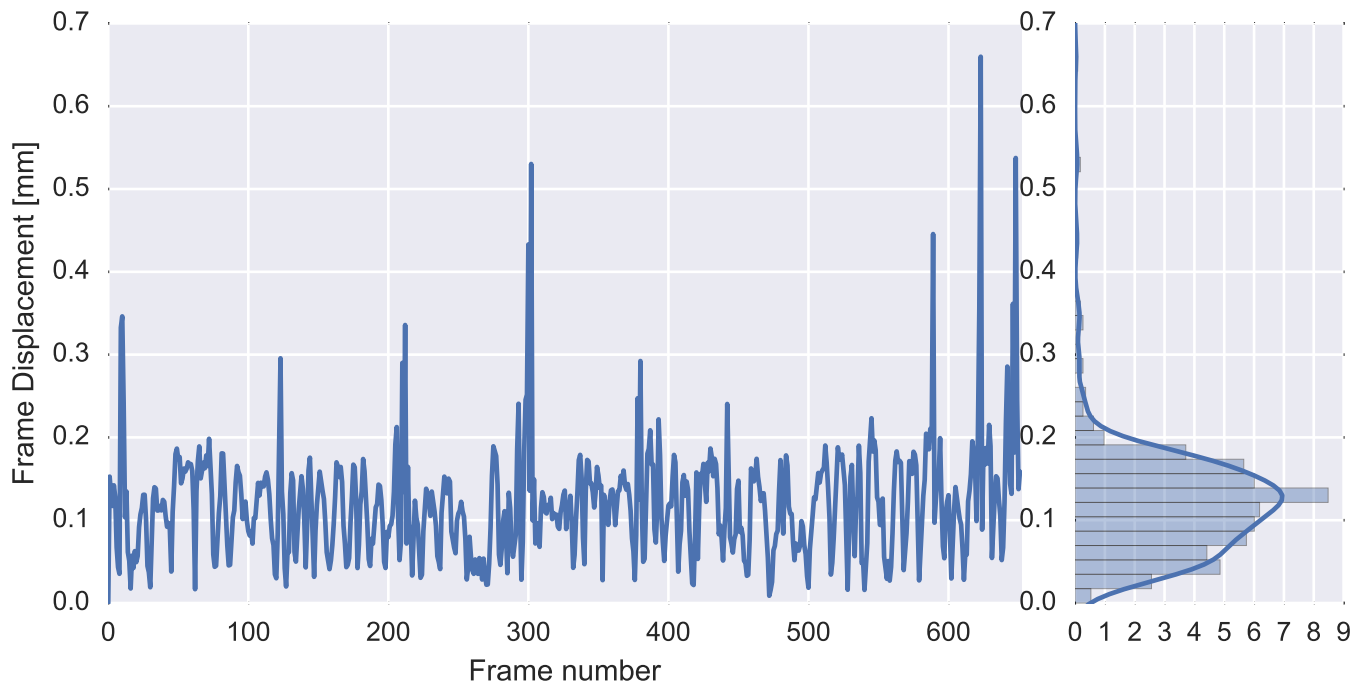

Mean EPI

Brain mask

tSNR

motion

fieldmap correction

coregistration