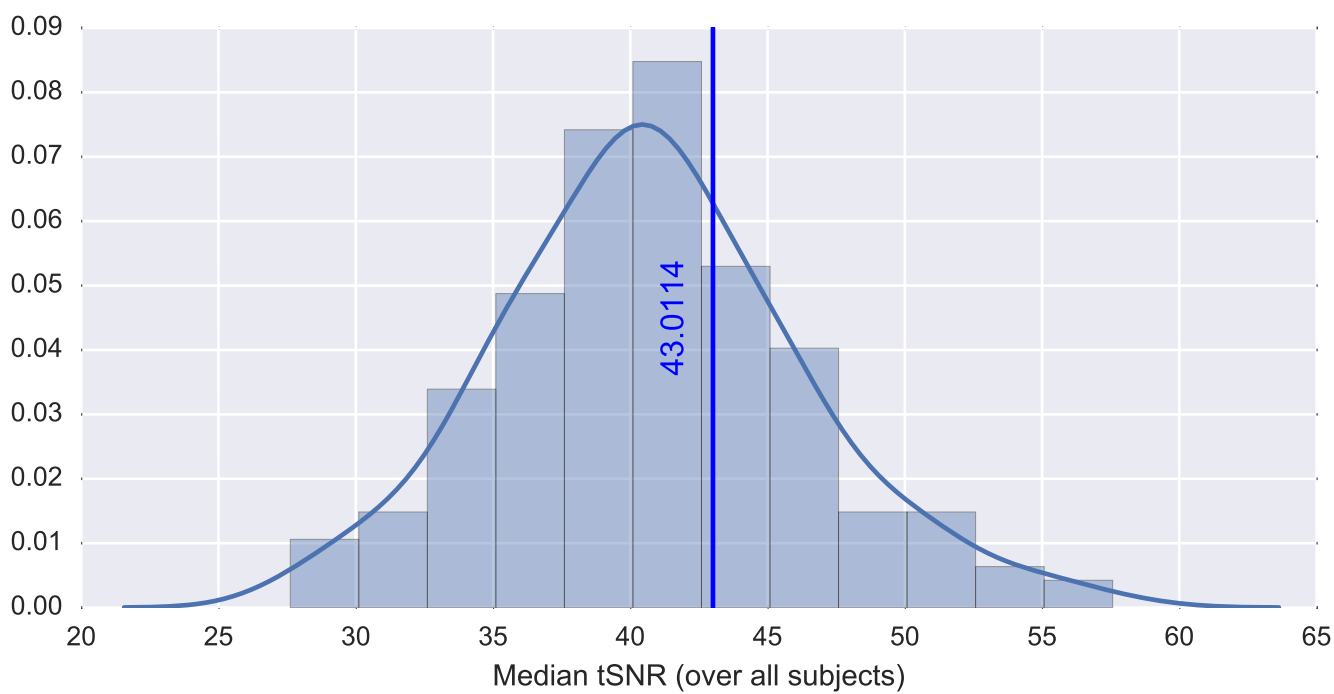

Mean EPI

Brain mask

tSNR

motion

fieldmap correction

coregistration