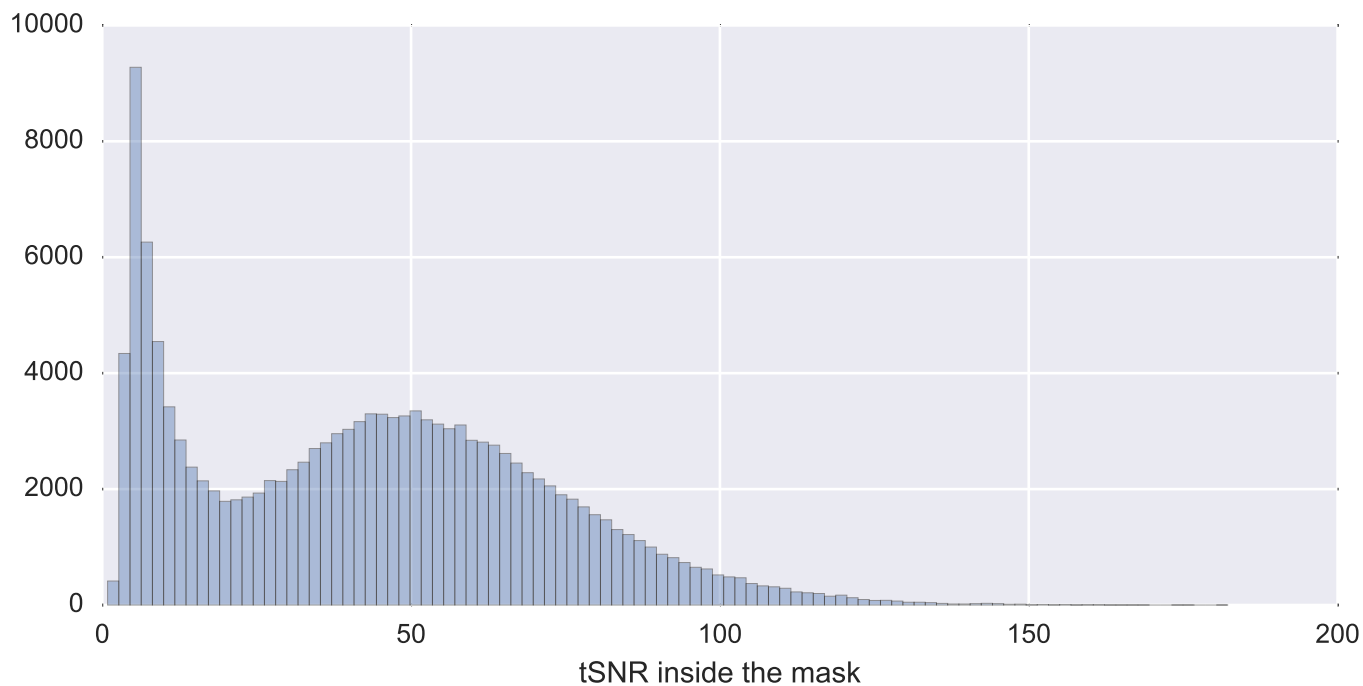

Mean EPI

Brain mask

tSNR

motion

fieldmap correction

coregistration