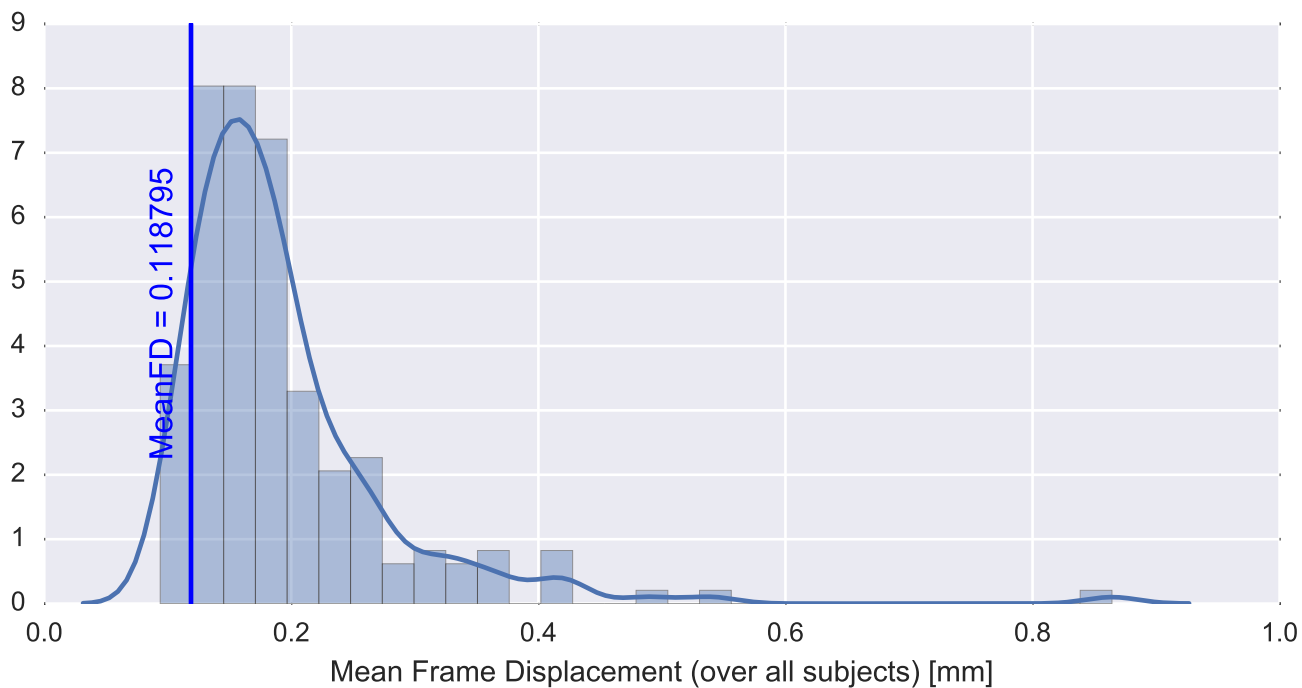

Mean EPI

Brain mask

tSNR

motion

fieldmap correction

coregistration