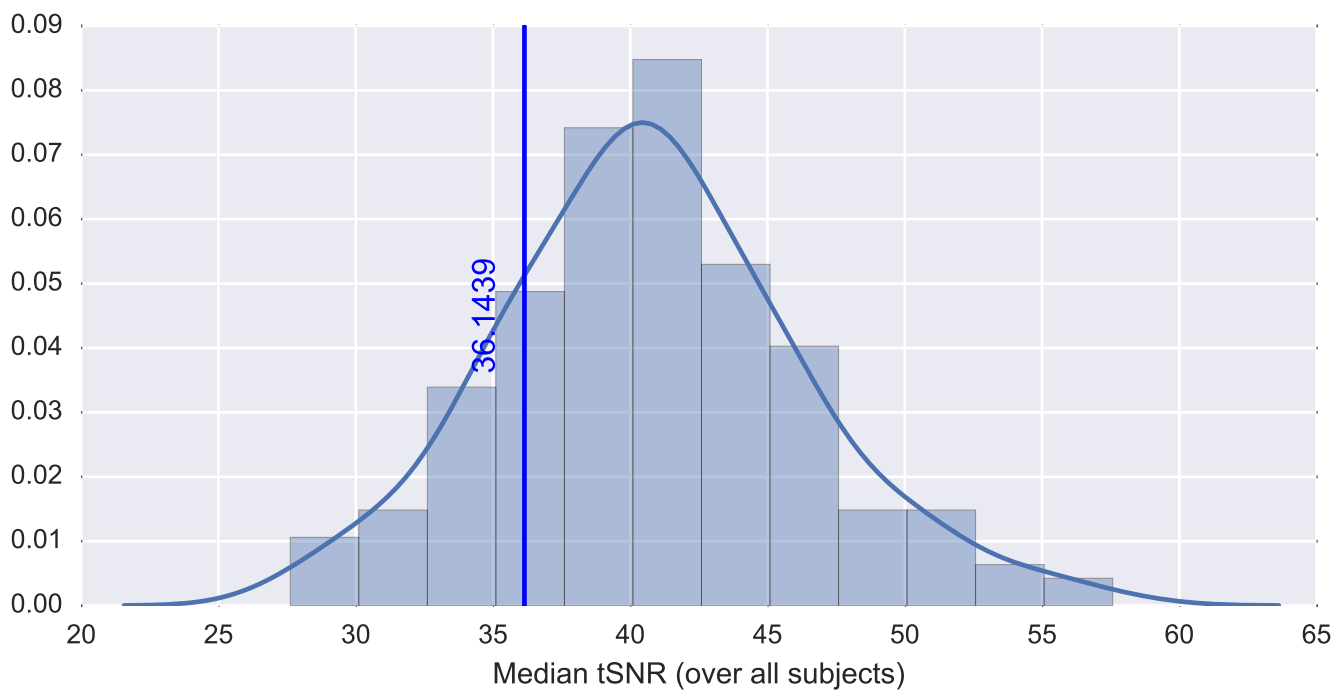

Mean EPI

Brain mask

tSNR

motion

fieldmap correction

coregistration