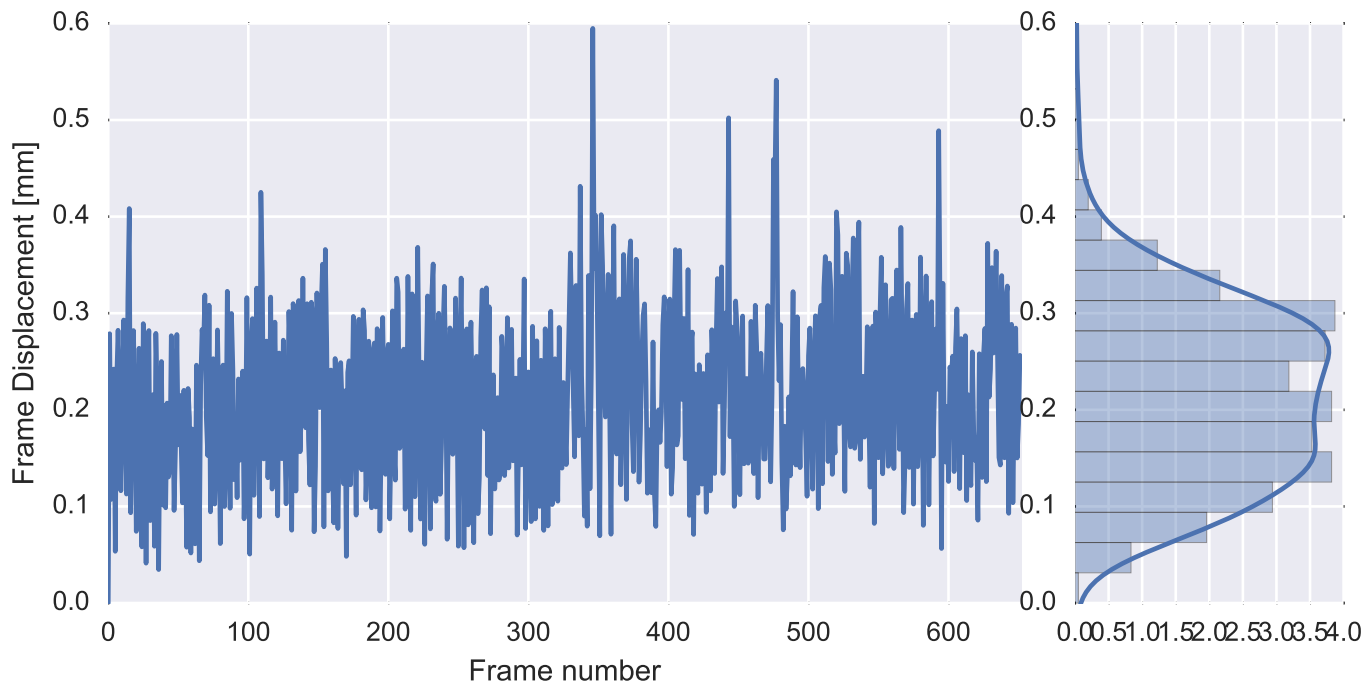

Mean EPI

Brain mask

tSNR

motion

fieldmap correction

coregistration