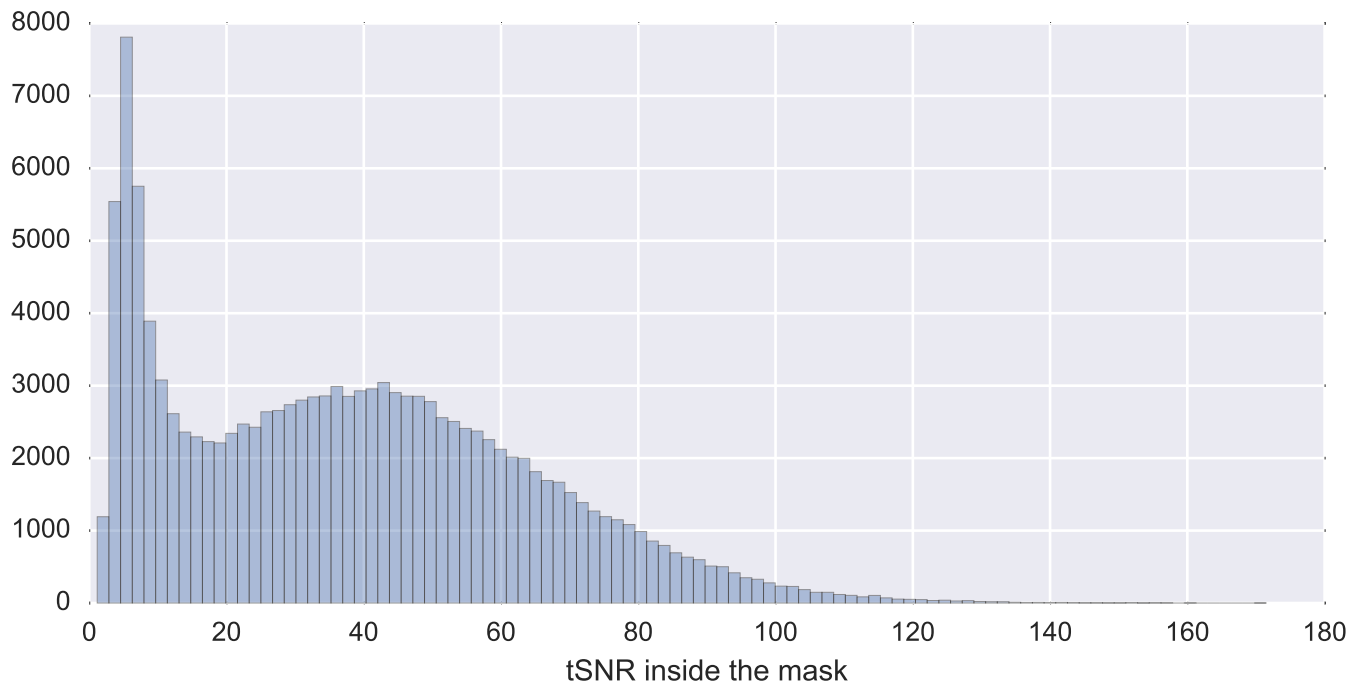

Mean EPI

Brain mask

tSNR

motion

fieldmap correction

coregistration