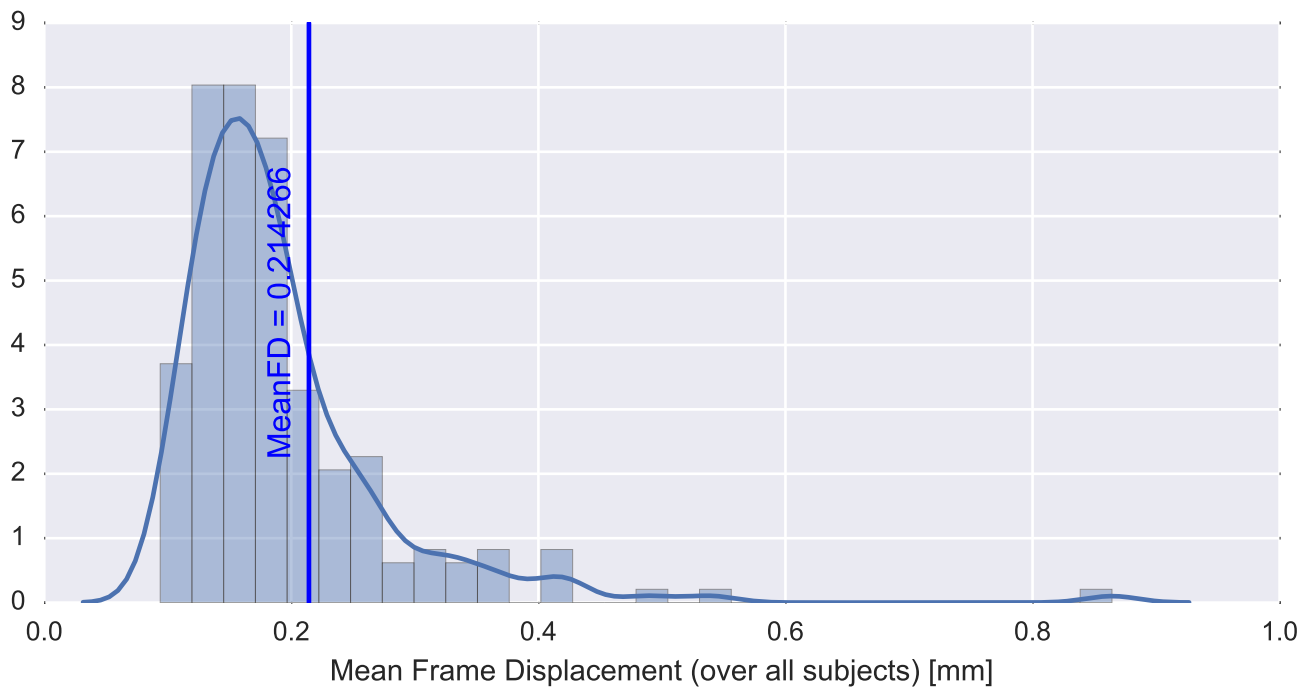

Mean EPI

Brain mask

tSNR

motion

fieldmap correction

coregistration