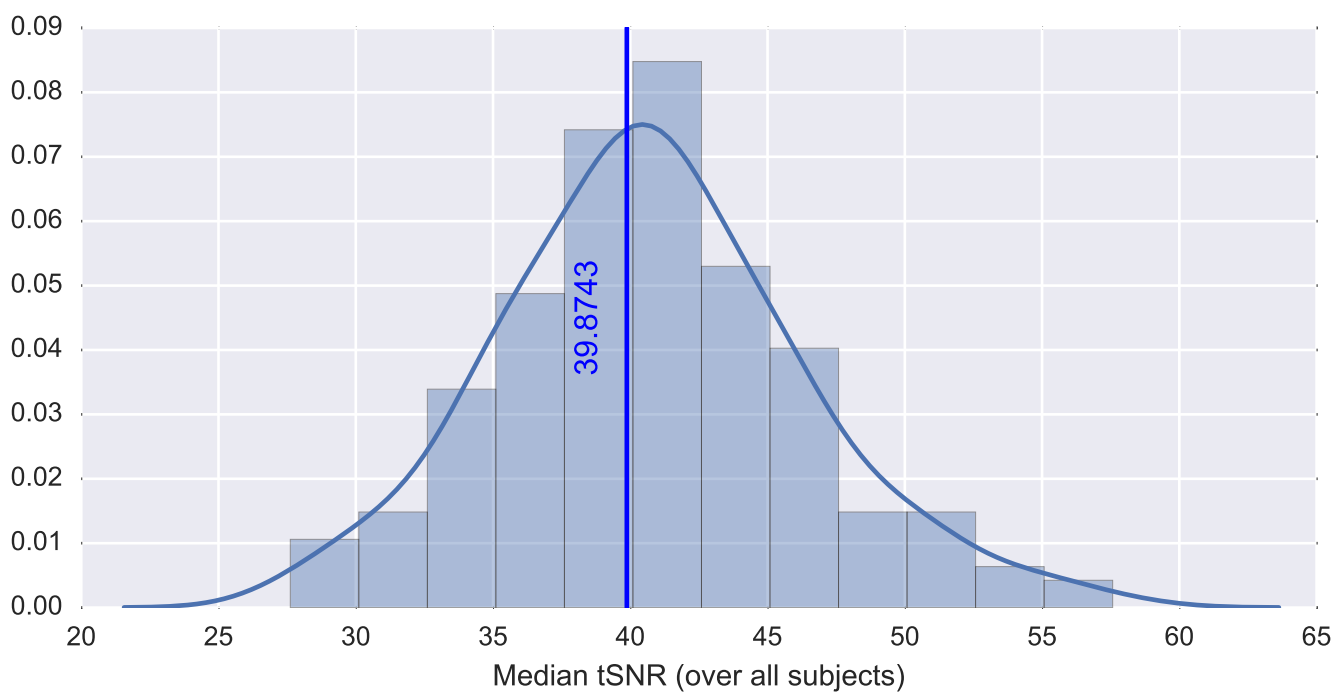

Brain mask

tSNR

motion

fieldmap correction

coregistration