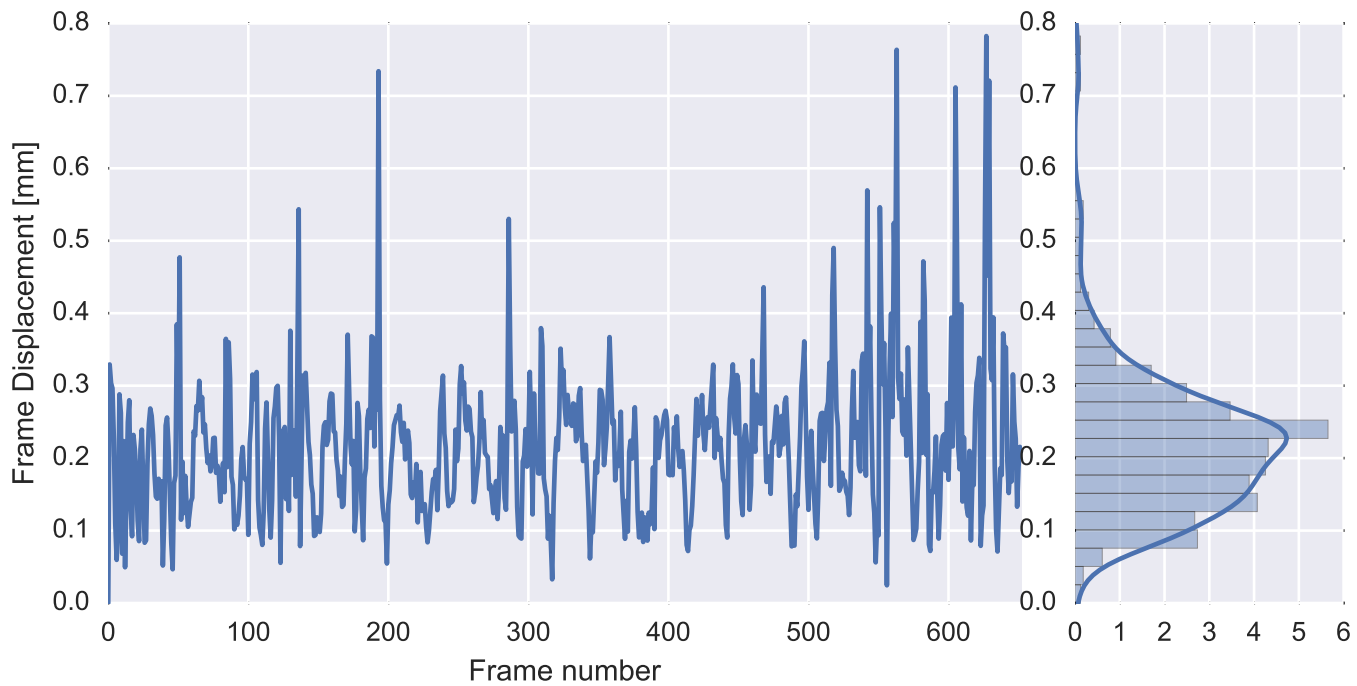

Brain mask

tSNR

motion

fieldmap correction

coregistration