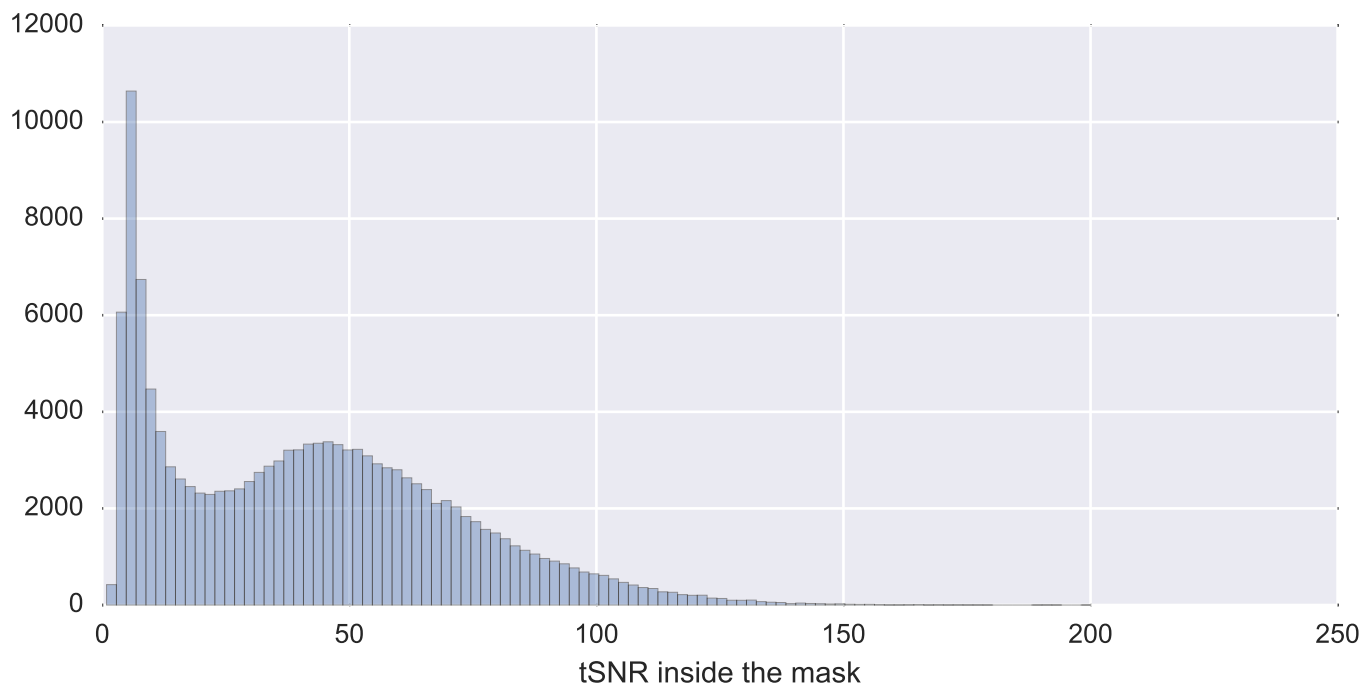

Brain mask

tSNR

motion

fieldmap correction

coregistration