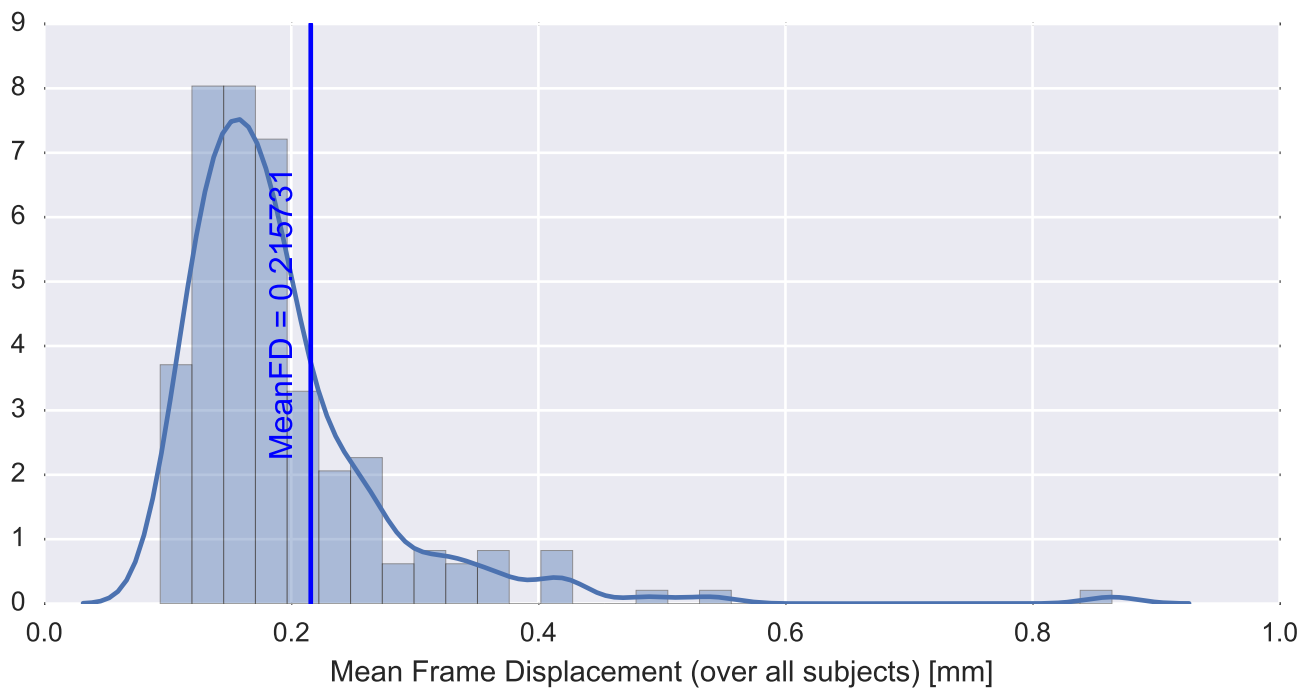

Brain mask

tSNR

motion

fieldmap correction

coregistration