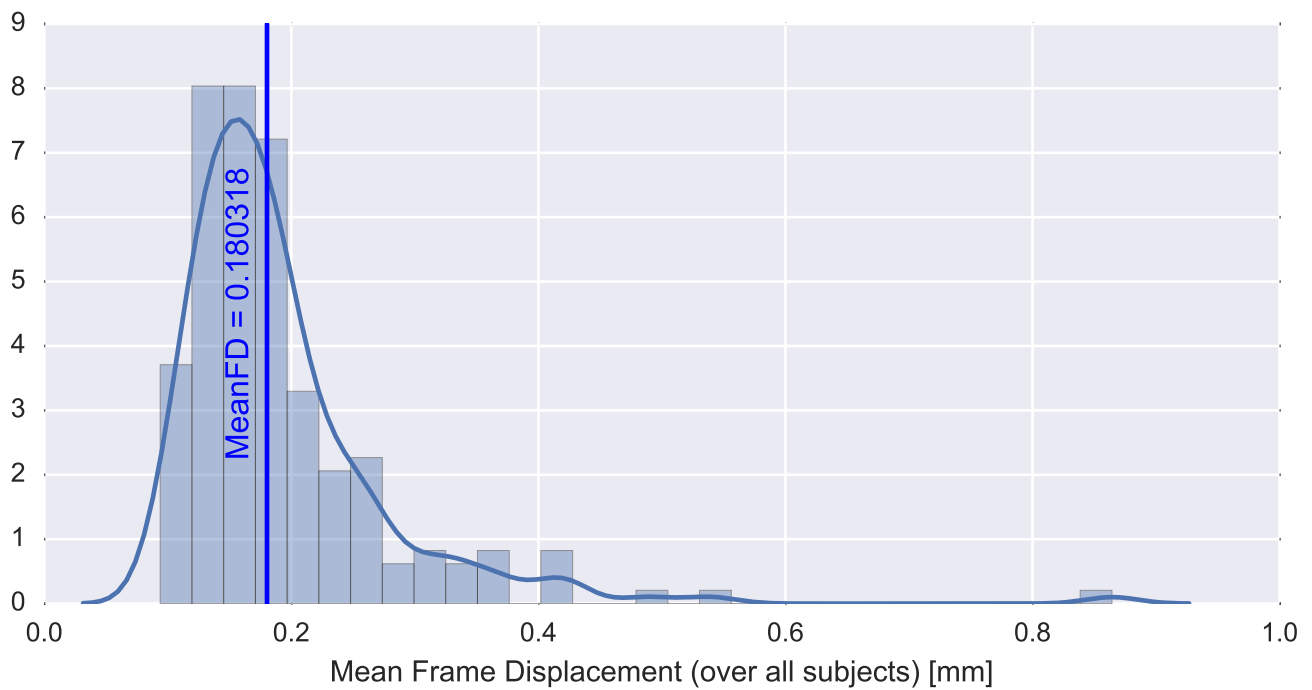

Mean EPI

Brain mask

tSNR

motion

fieldmap correction

coregistration