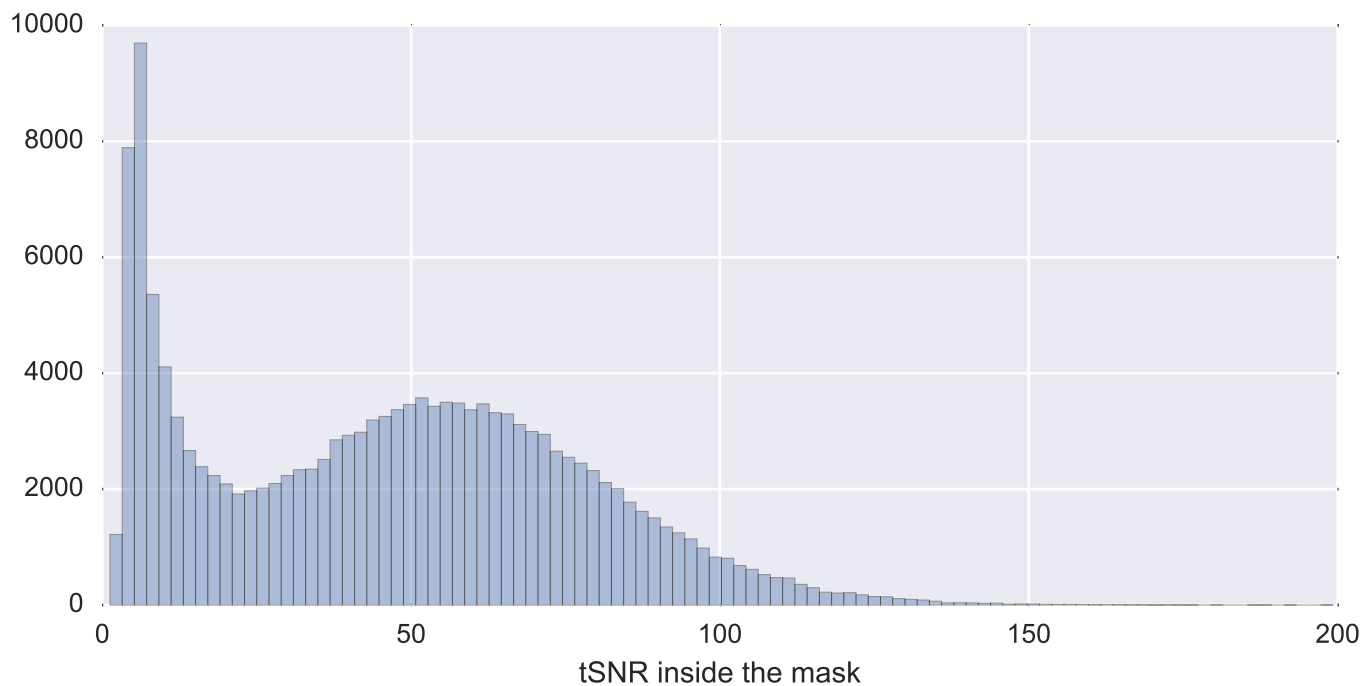

Mean EPI

Brain mask

tSNR

motion

fieldmap correction

coregistration