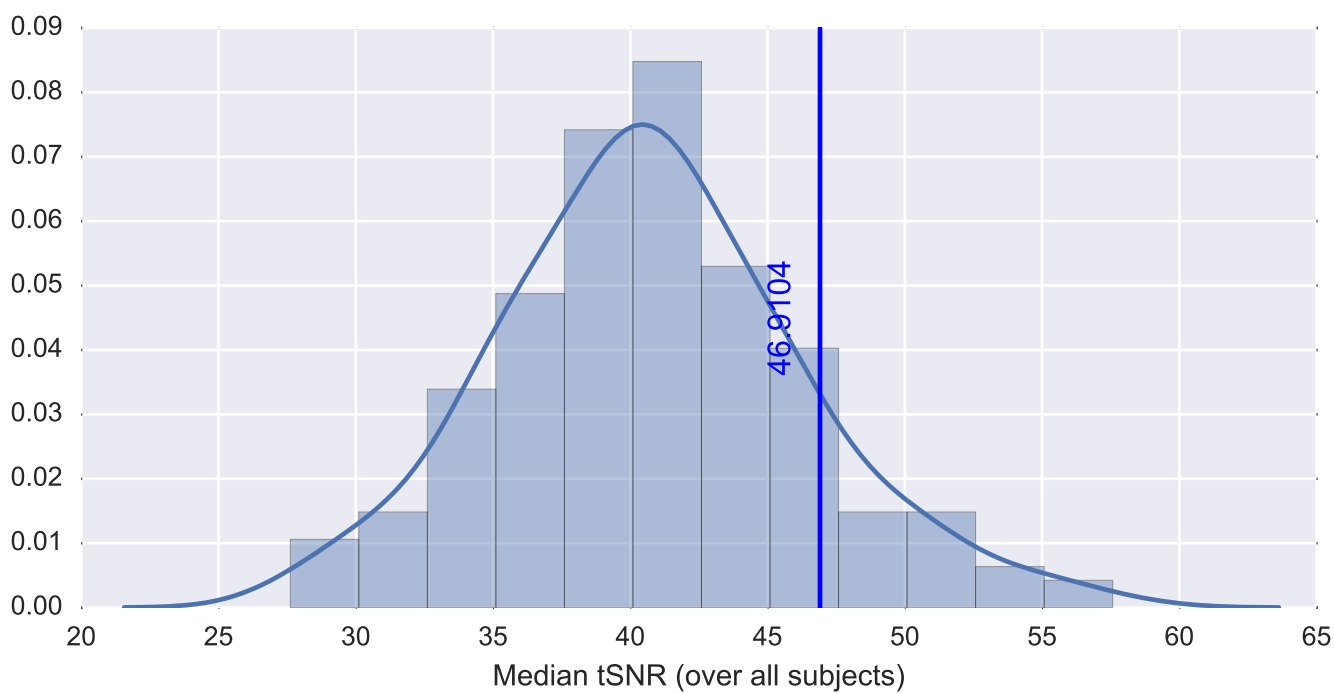

Mean EPI

Brain mask

tSNR

motion

fieldmap correction

coregistration