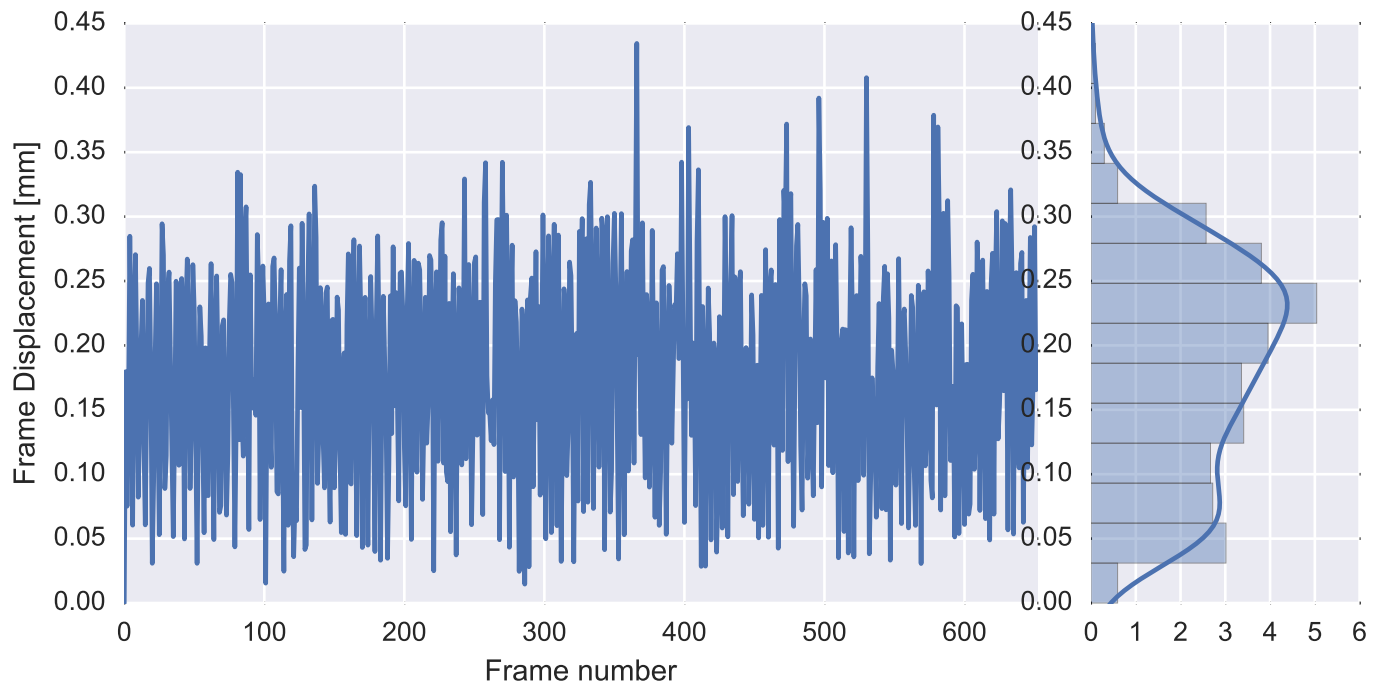

Mean EPI

Brain mask

tSNR

motion

fieldmap correction

coregistration