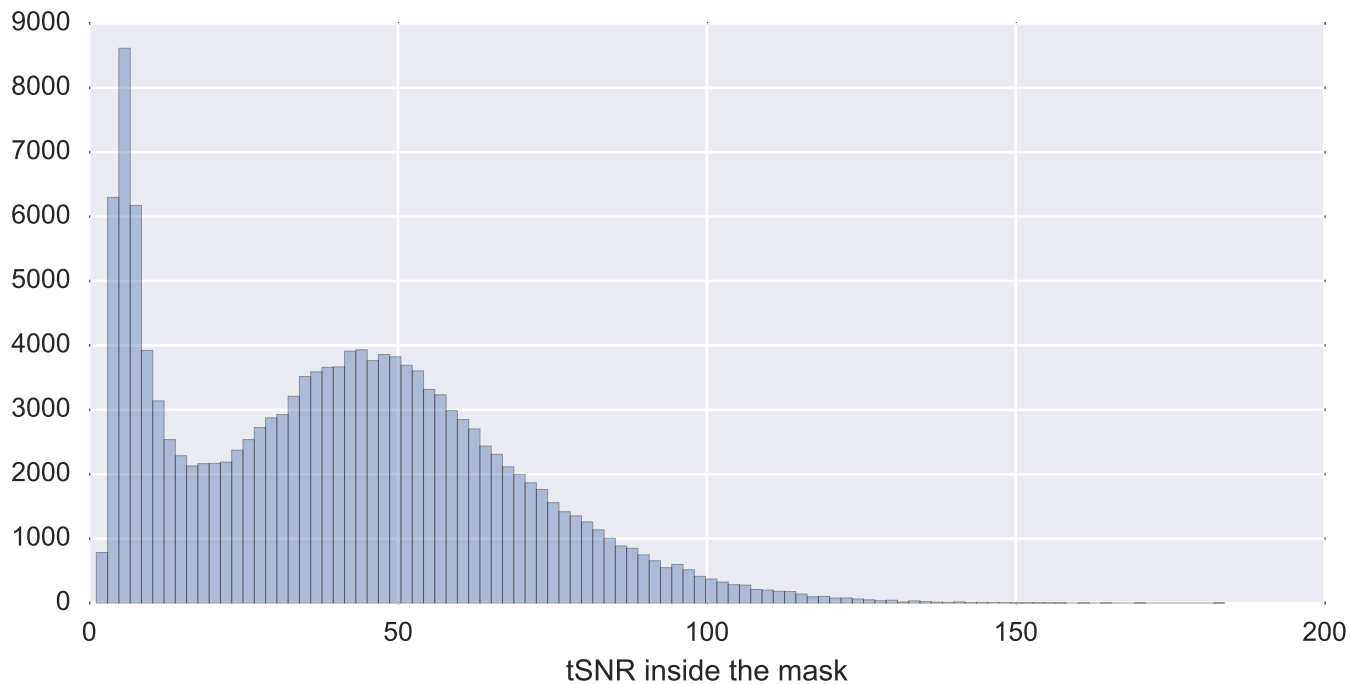

Mean EPI

Brain mask

tSNR

motion

fieldmap correction

coregistration