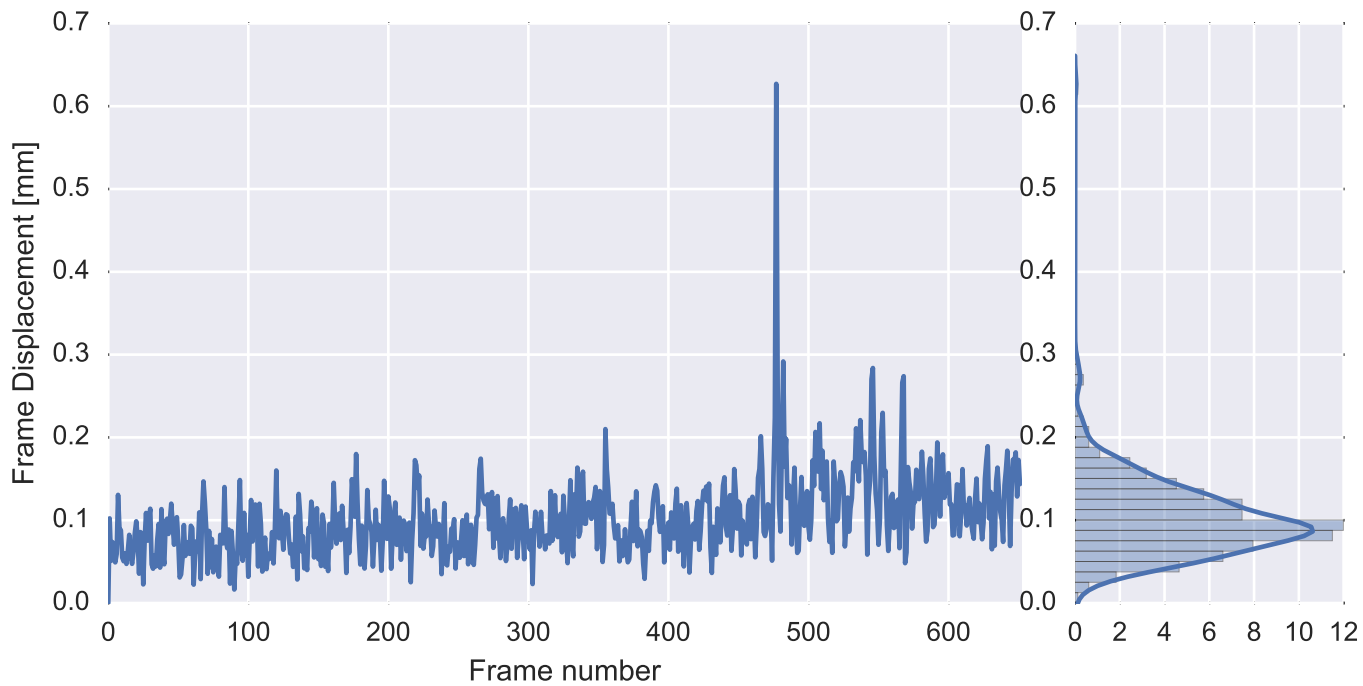

Mean EPI

Brain mask

tSNR

motion

fieldmap correction

coregistration