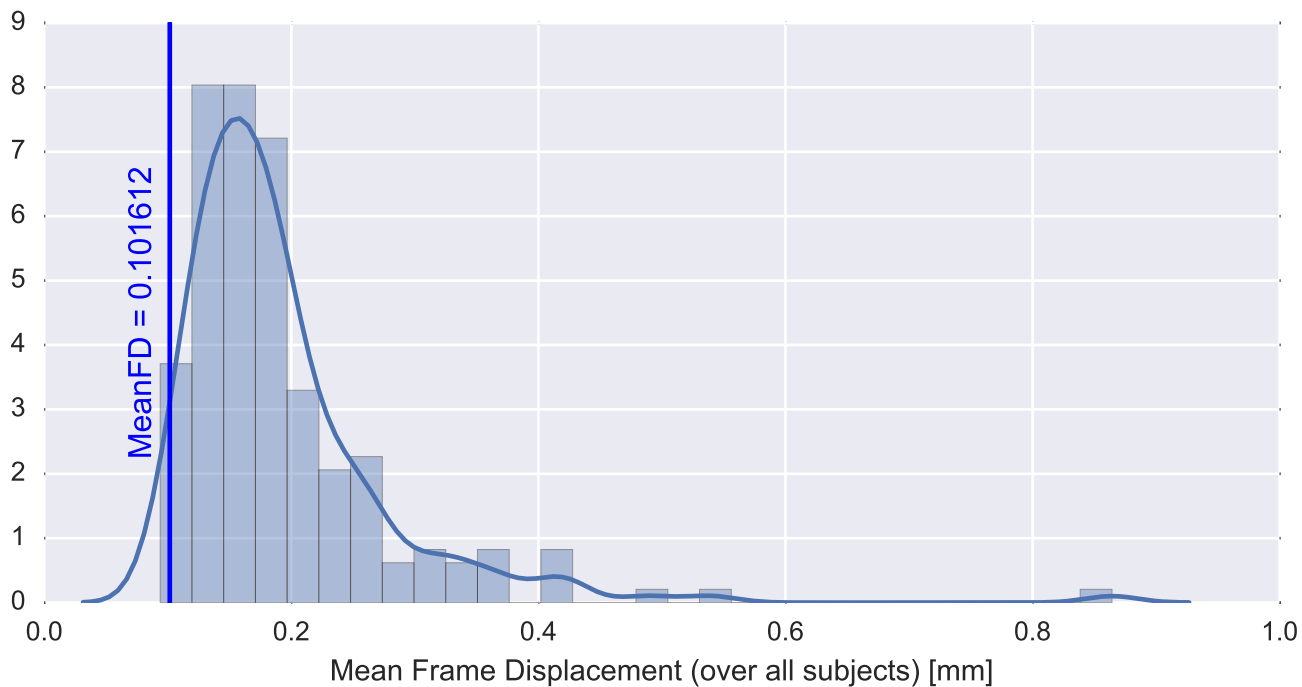

Mean EPI

Brain mask

tSNR

motion

fieldmap correction

coregistration