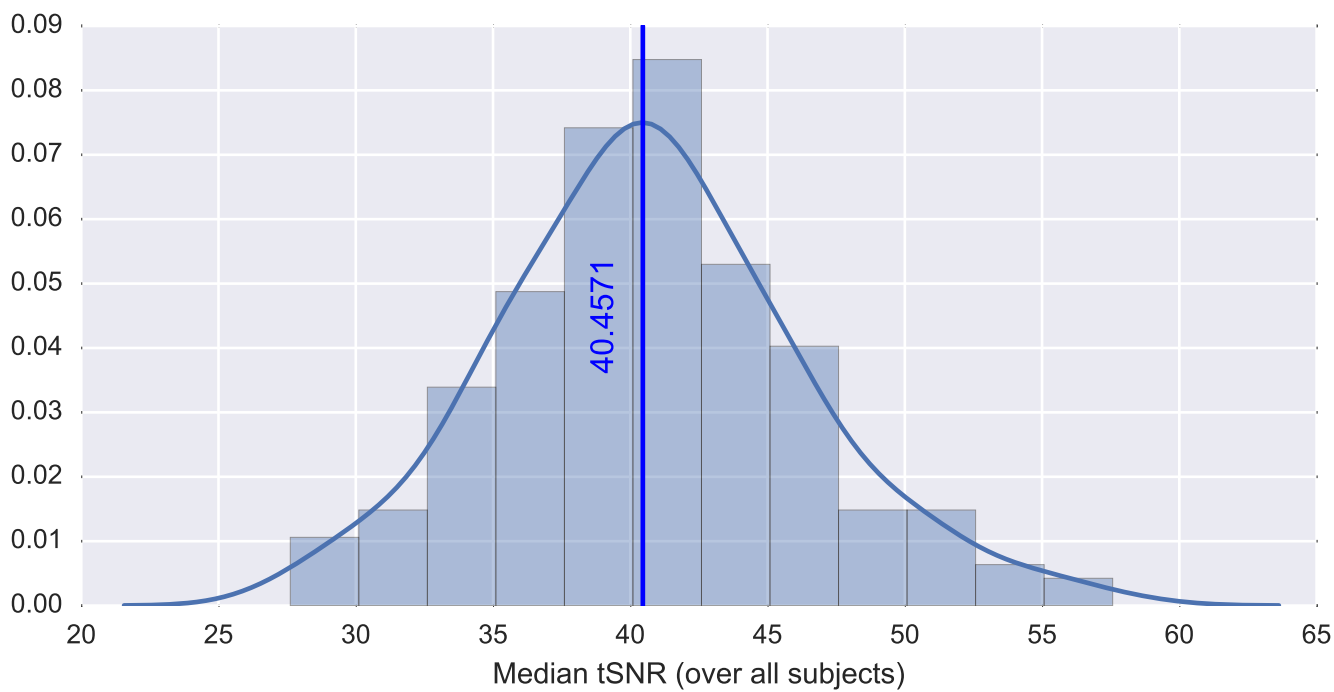

Mean EPI

Brain mask

tSNR

motion

fieldmap correction

coregistration