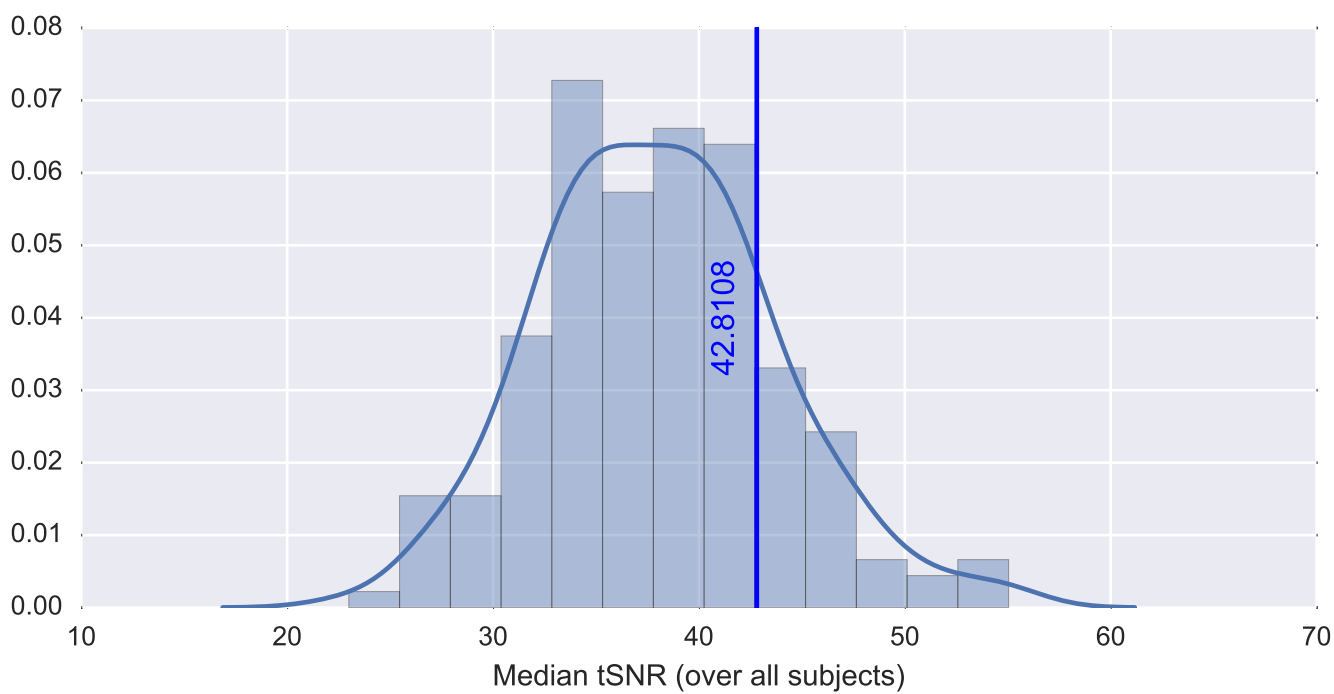

Mean EPI

Brain mask

tSNR

motion

fieldmap correction

coregistration