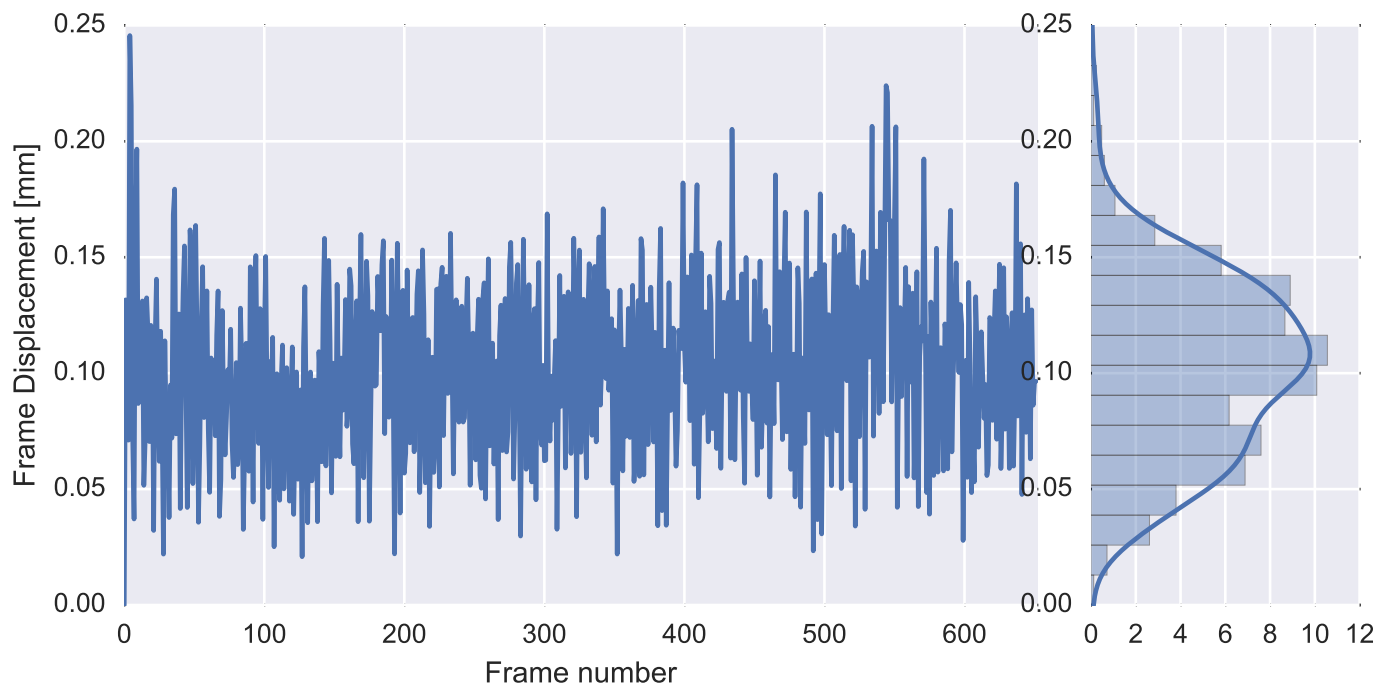

Mean EPI

Brain mask

tSNR

motion

fieldmap correction

coregistration