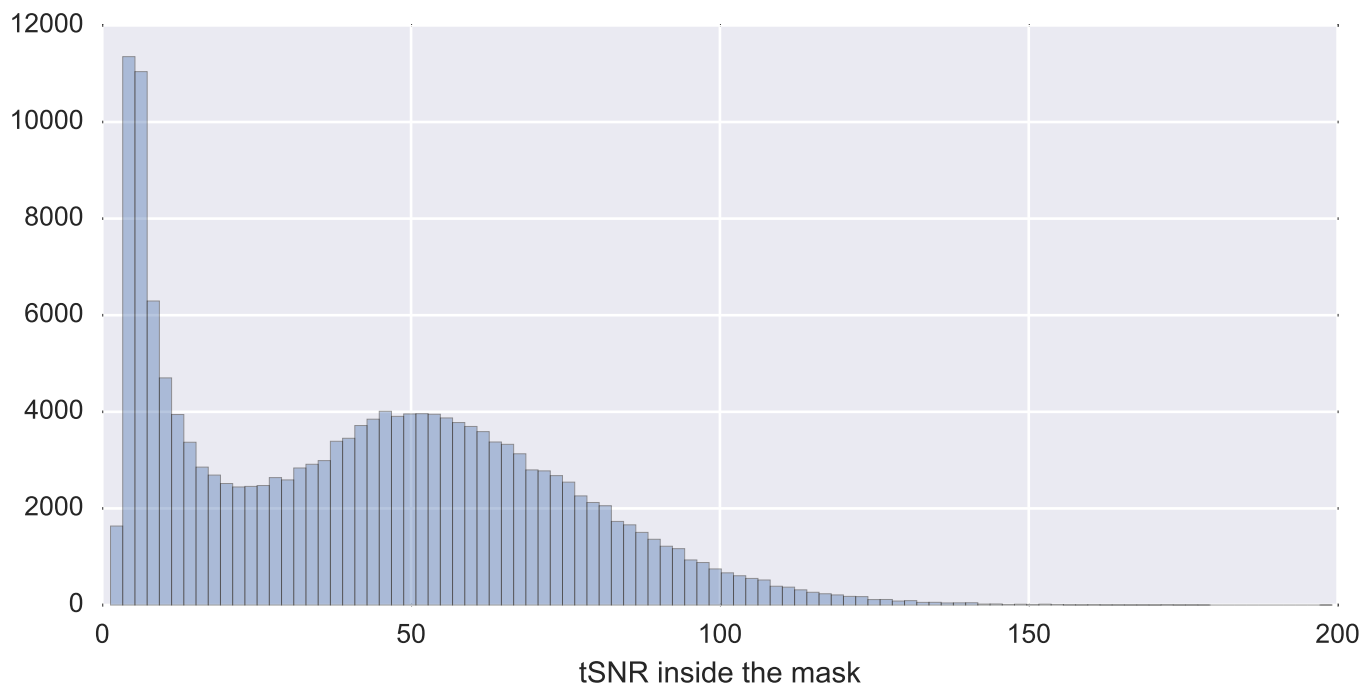

Mean EPI

Brain mask

tSNR

motion

fieldmap correction

coregistration