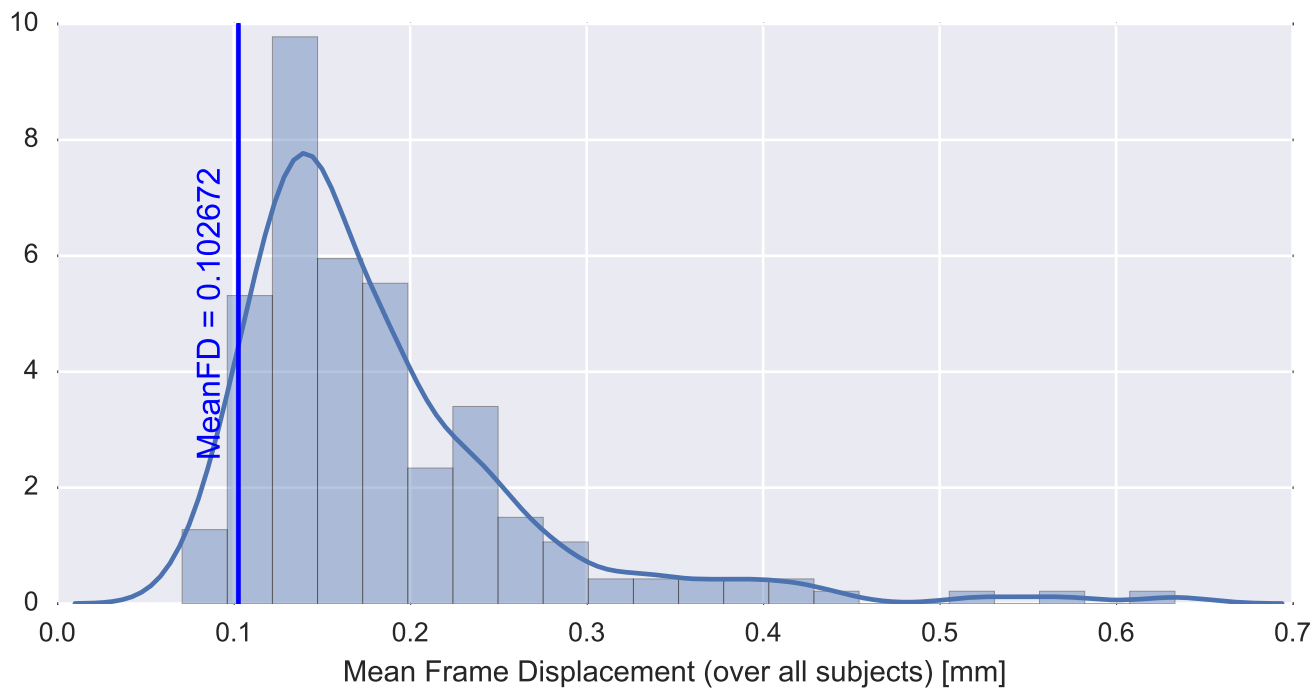

Mean EPI

Brain mask

tSNR

motion

fieldmap correction

coregistration