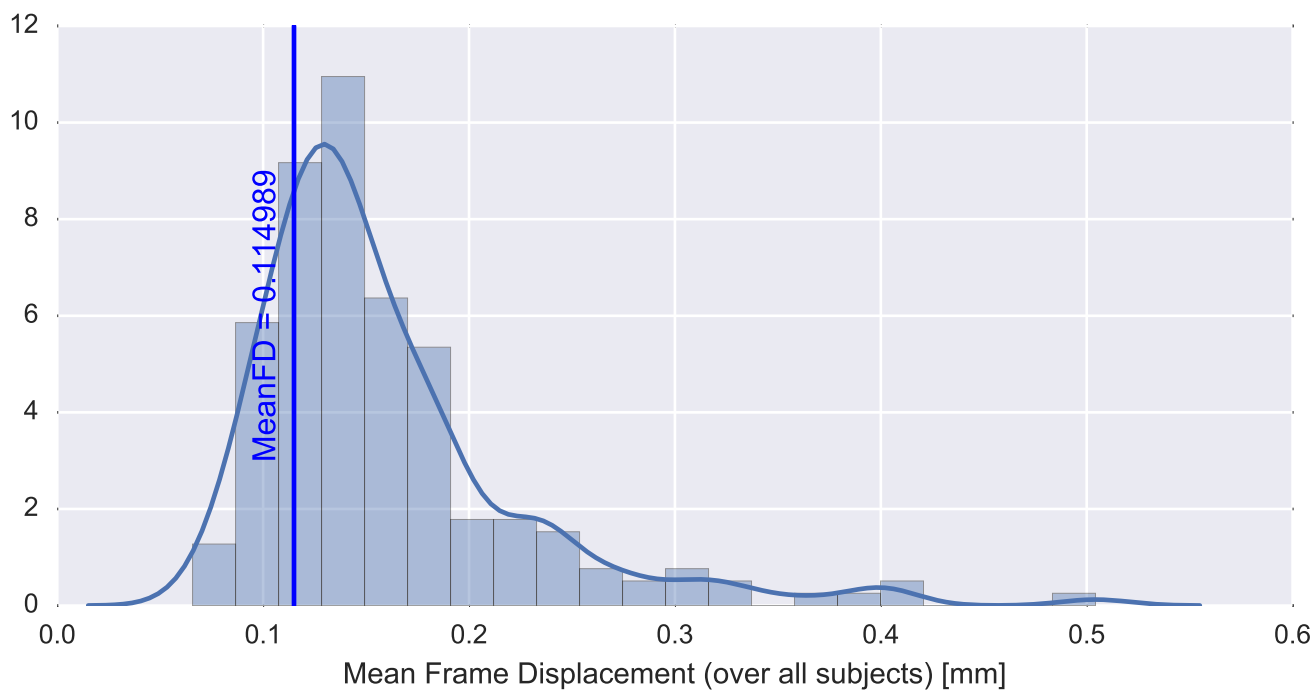

Mean EPI

Brain mask

tSNR

motion

fieldmap correction

coregistration