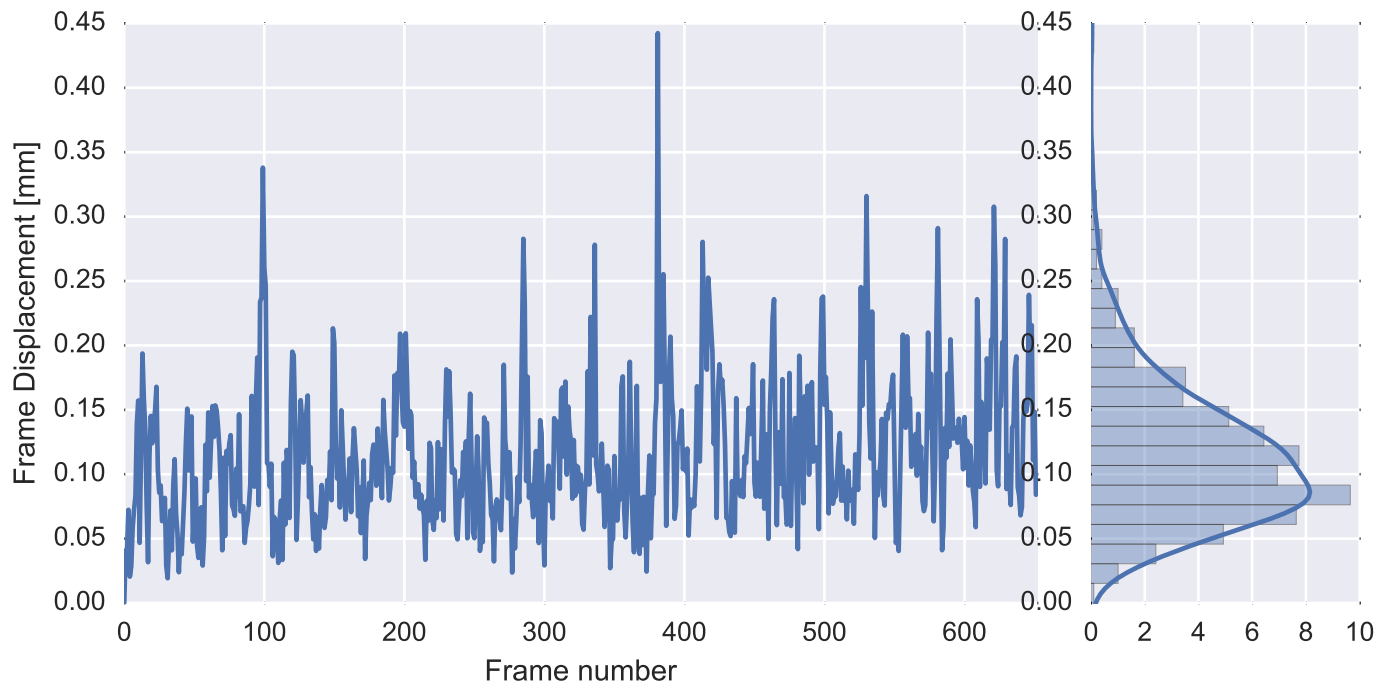

Mean EPI

Brain mask

tSNR

motion

fieldmap correction

coregistration