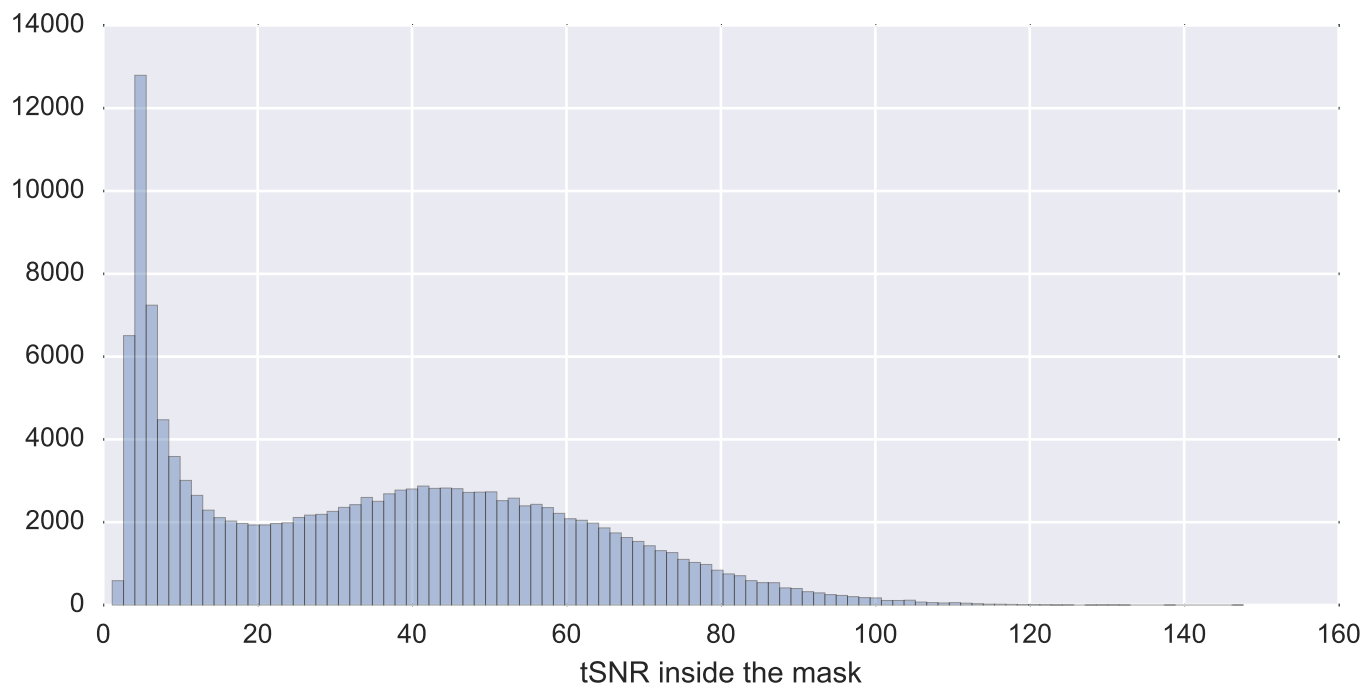

Mean EPI

Brain mask

tSNR

motion

fieldmap correction

coregistration