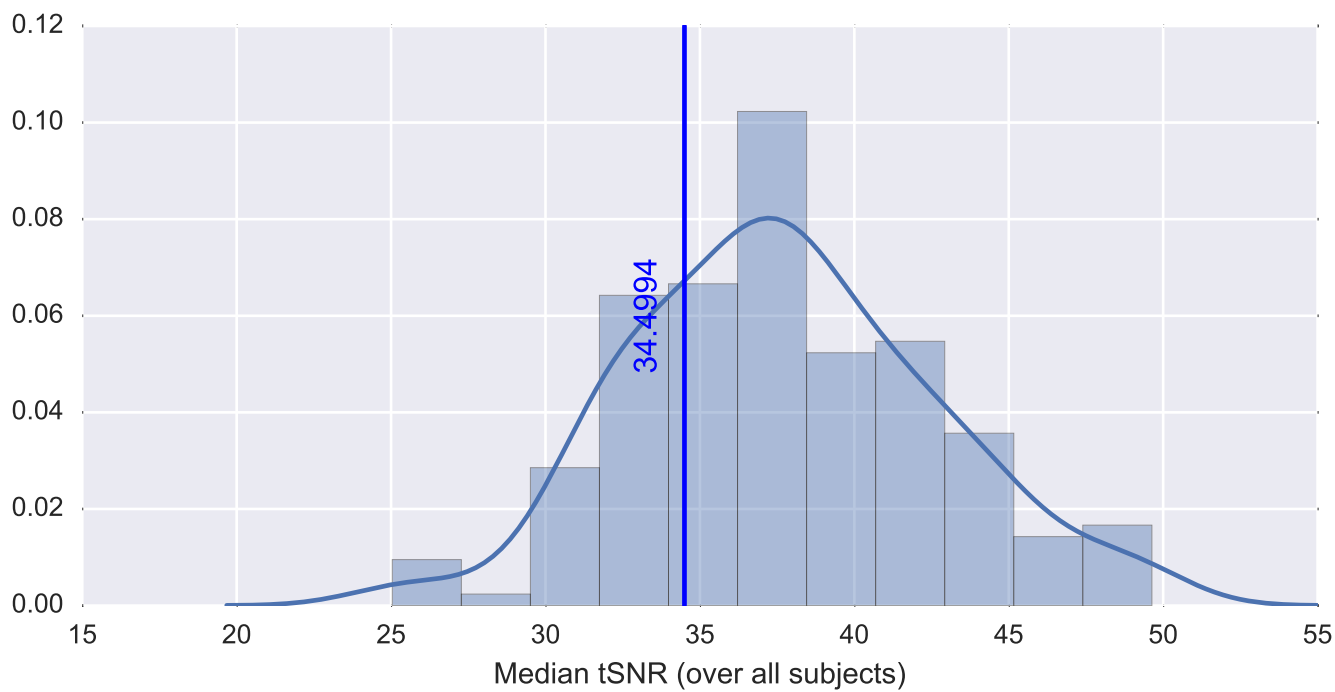

Mean EPI

Brain mask

tSNR

motion

fieldmap correction

coregistration