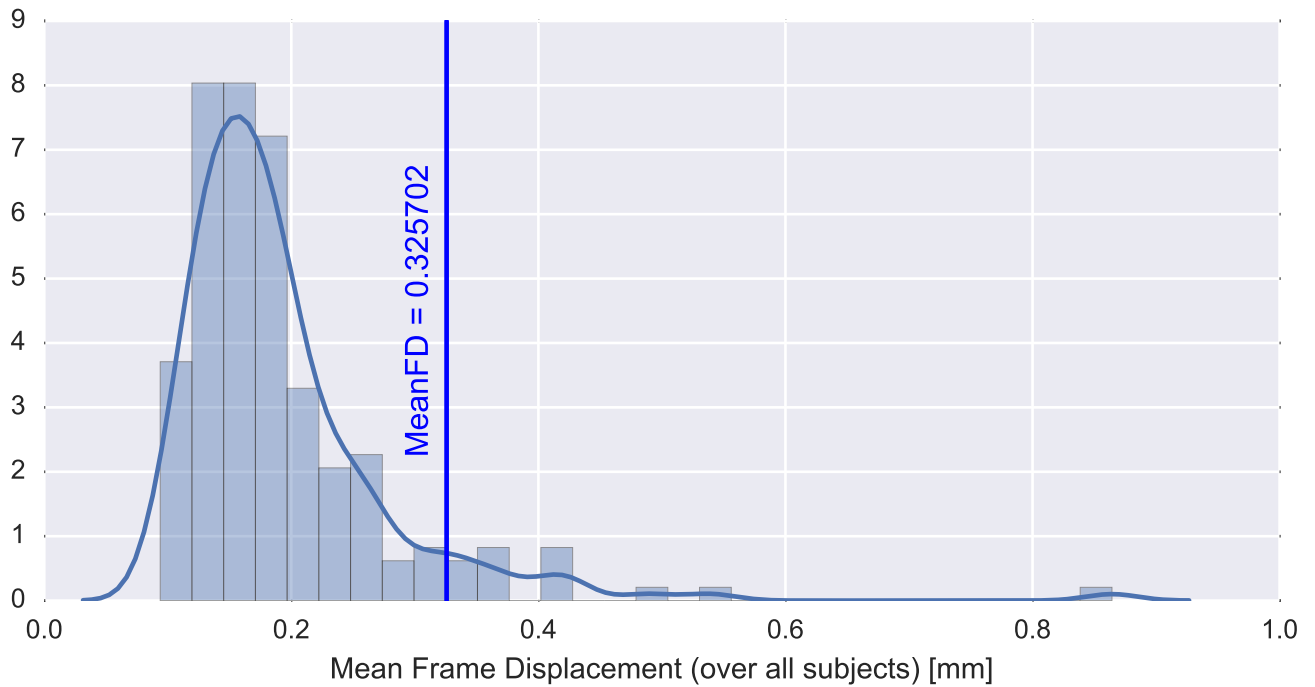

Mean EPI

Brain mask

tSNR

motion

fieldmap correction

coregistration