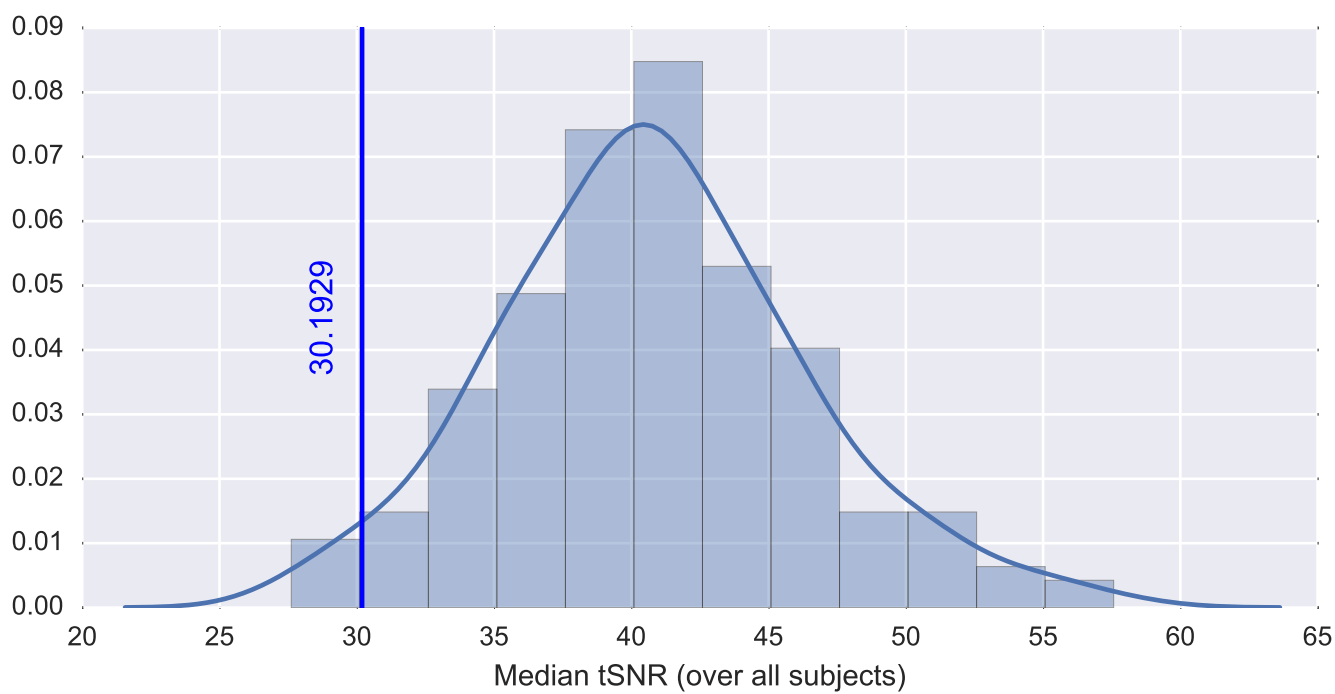

Mean EPI

Brain mask

tSNR

motion

fieldmap correction

coregistration