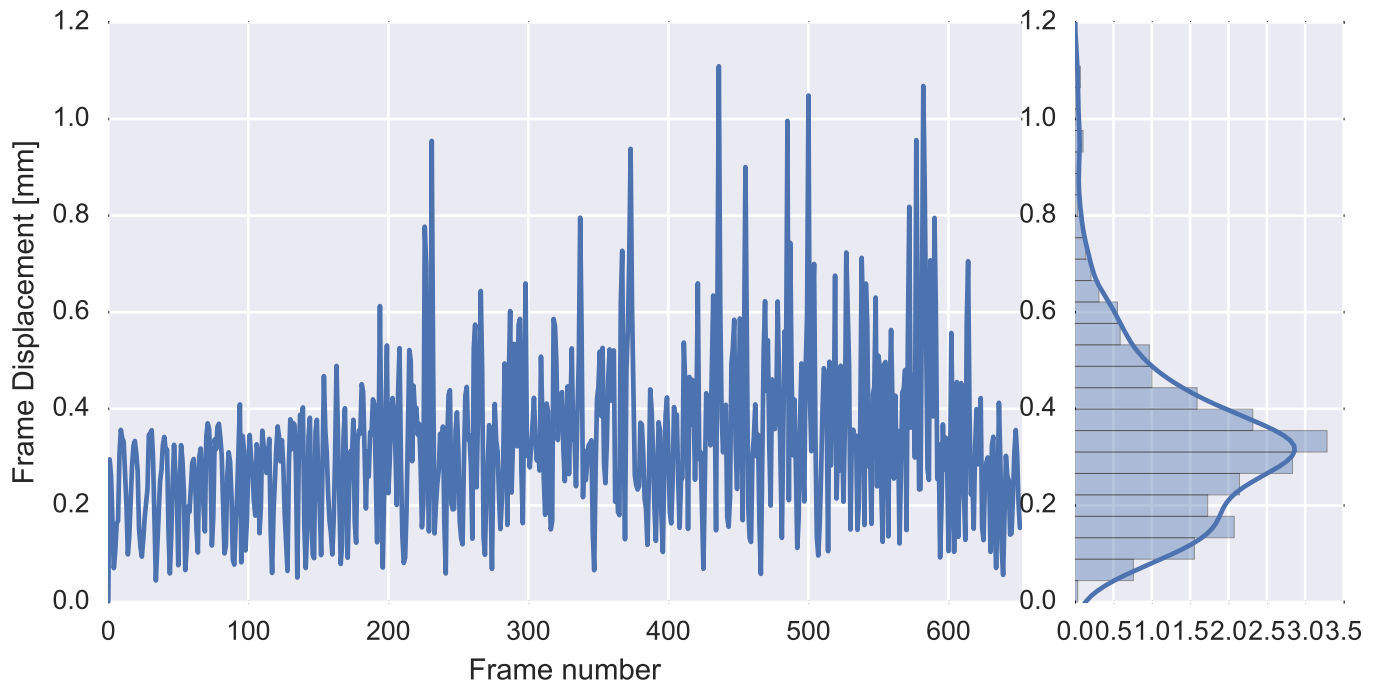

Mean EPI

Brain mask

tSNR

motion

fieldmap correction

coregistration