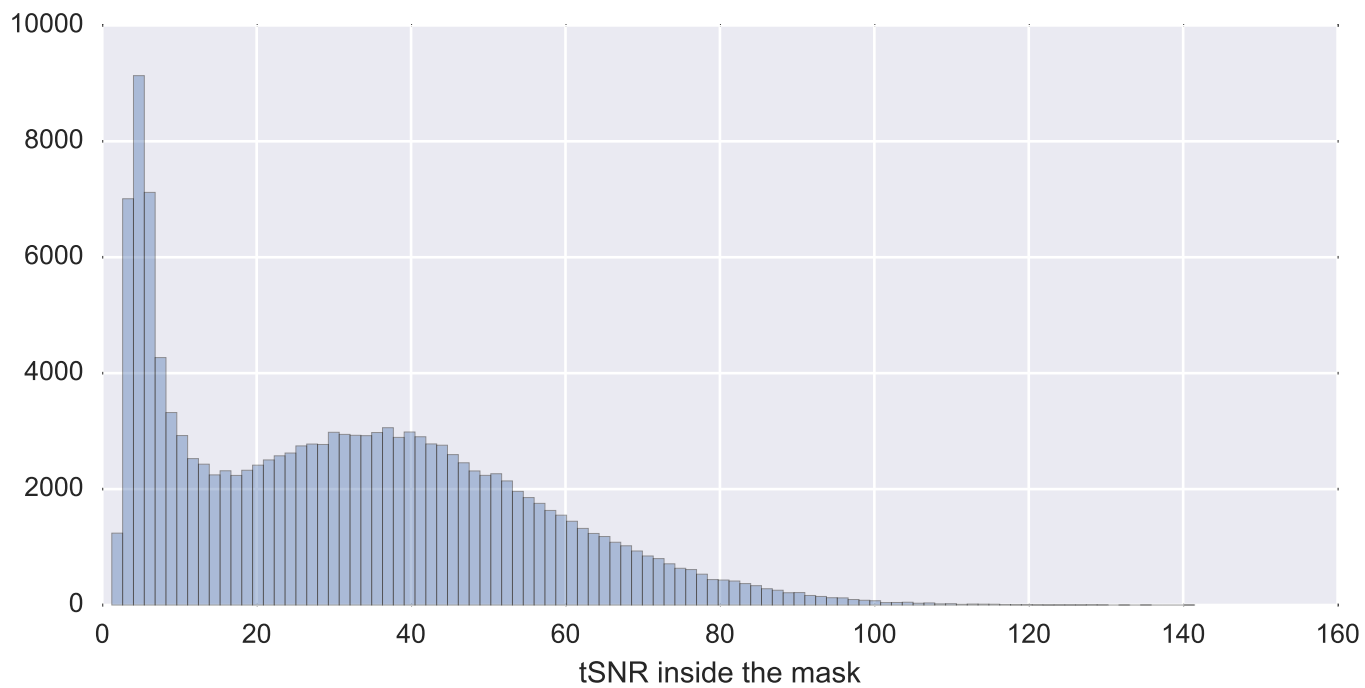

Mean EPI

Brain mask

tSNR

motion

fieldmap correction

coregistration