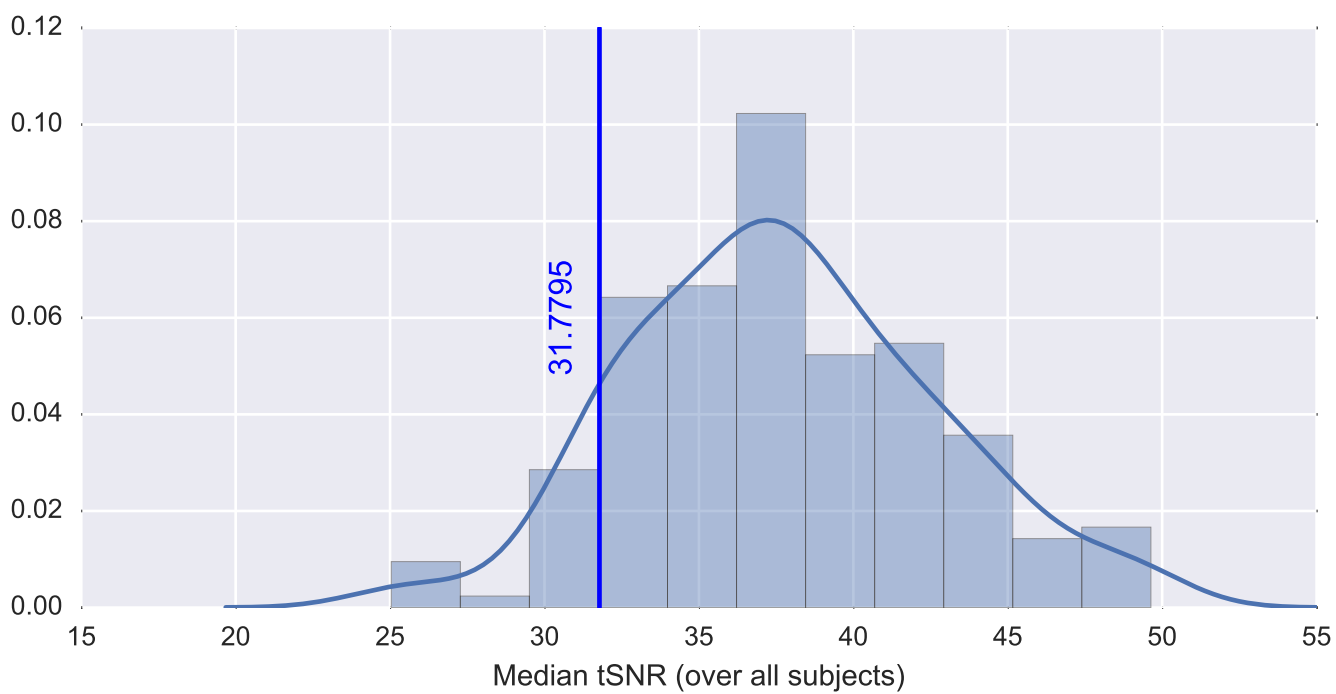

Mean EPI

Brain mask

tSNR

motion

fieldmap correction

coregistration