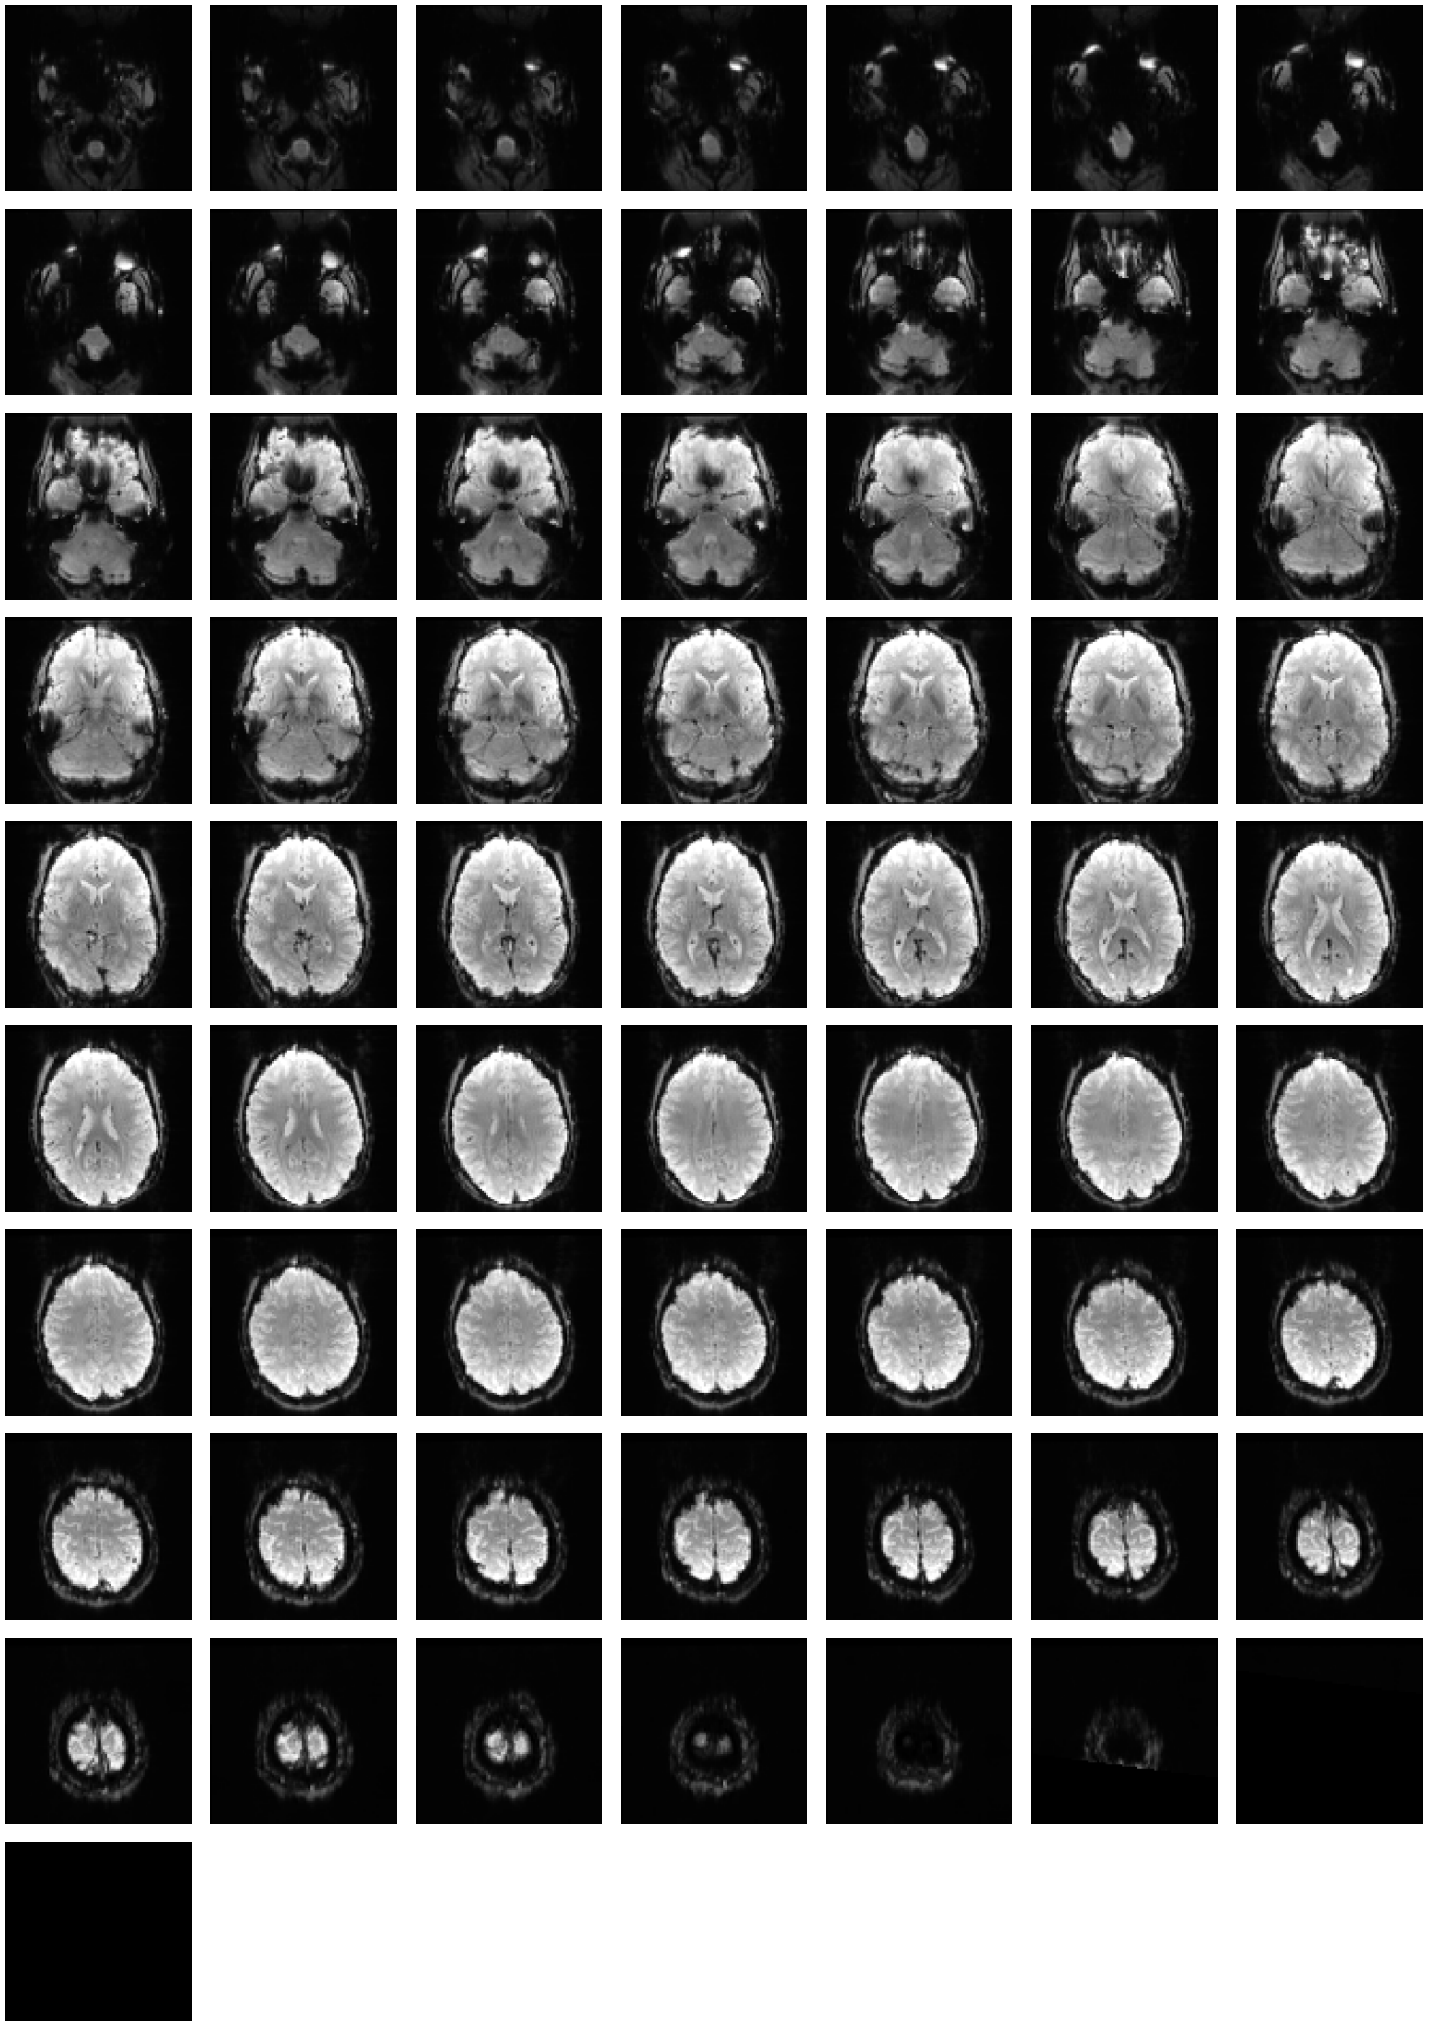

Mean EPI

Brain mask

tSNR

motion

fieldmap correction

coregistration