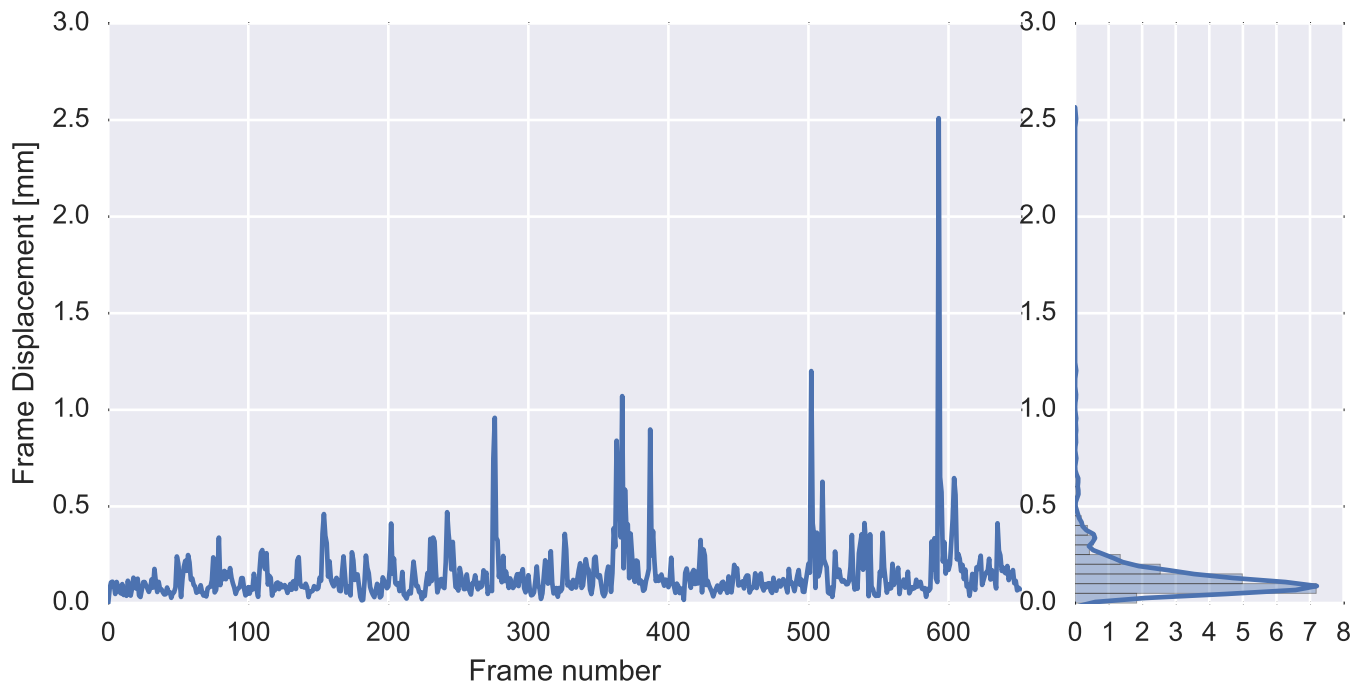

Mean EPI

Brain mask

tSNR

motion

fieldmap correction

coregistration