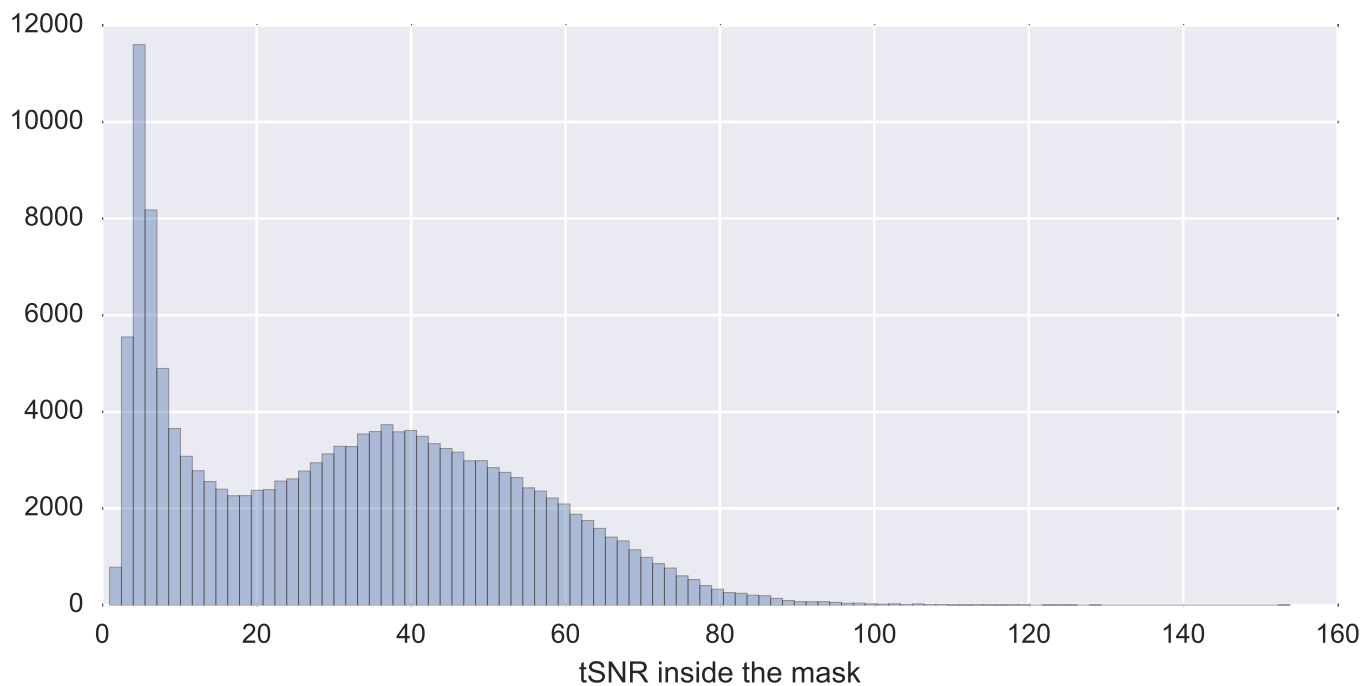

Mean EPI

Brain mask

tSNR

motion

fieldmap correction

coregistration