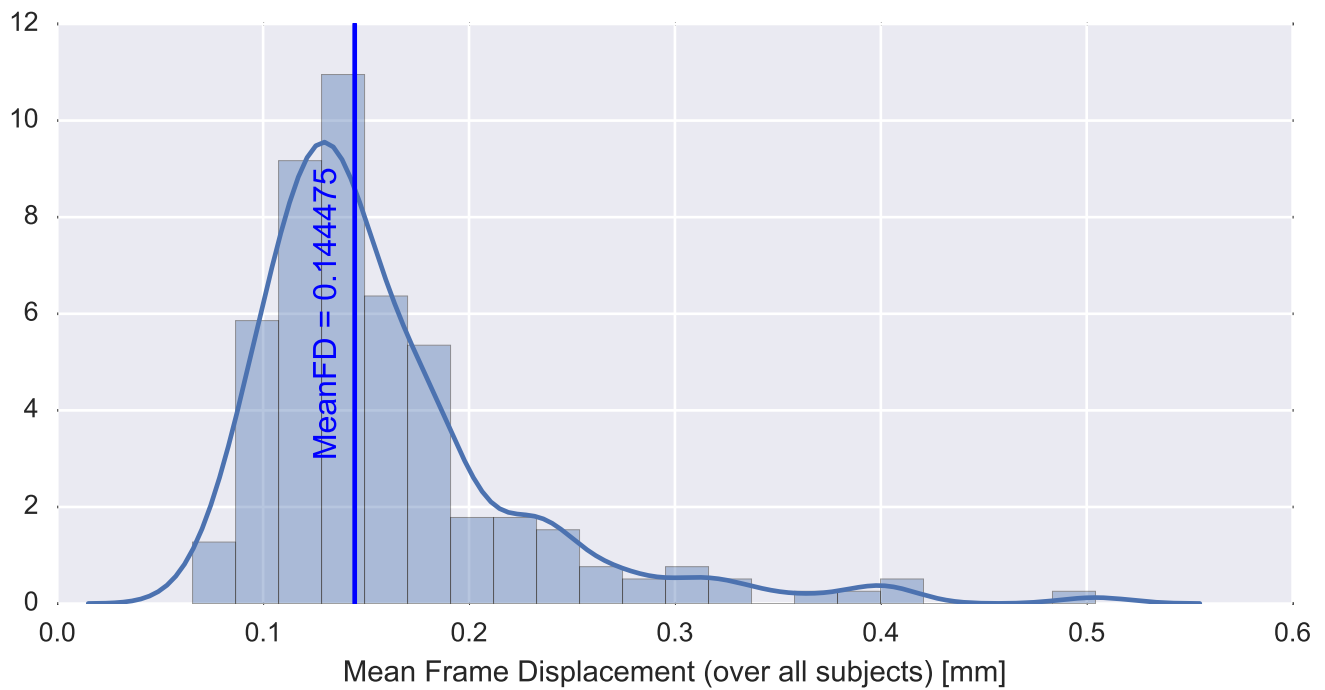

Mean EPI

Brain mask

tSNR

motion

fieldmap correction

coregistration