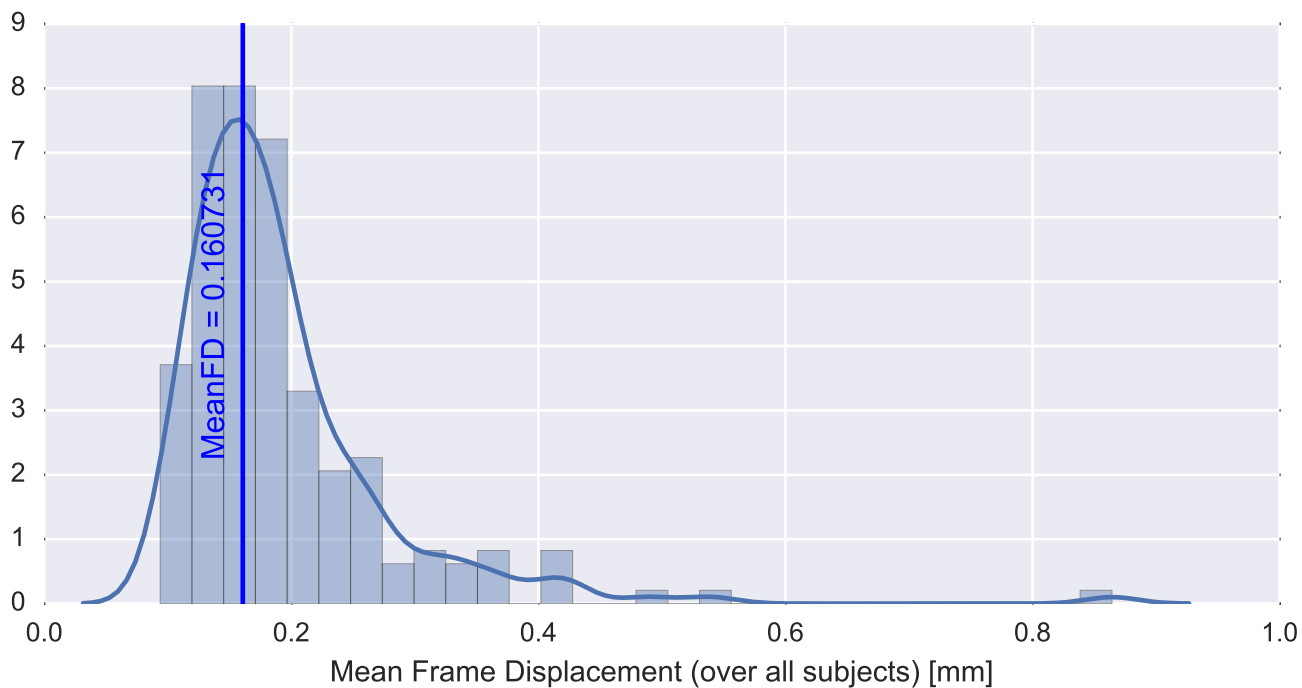

Mean EPI

Brain mask

tSNR

motion

fieldmap correction

coregistration