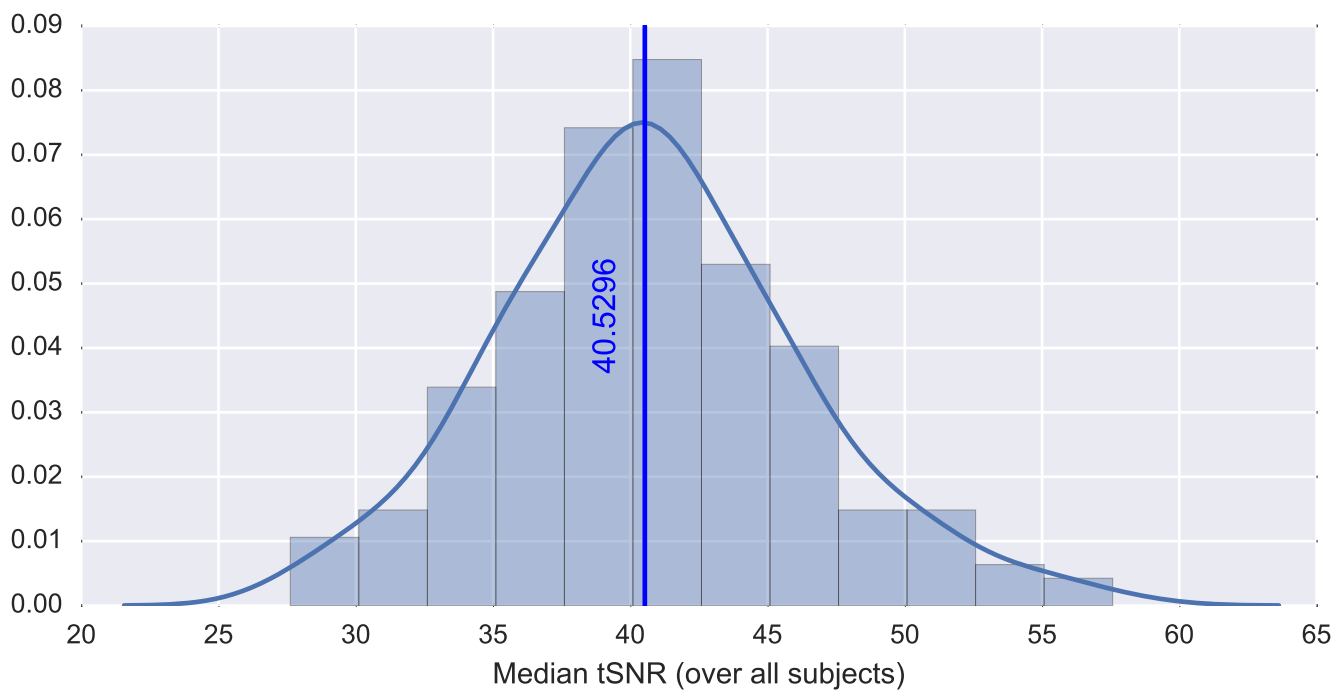

Mean EPI

Brain mask

tSNR

motion

fieldmap correction

coregistration