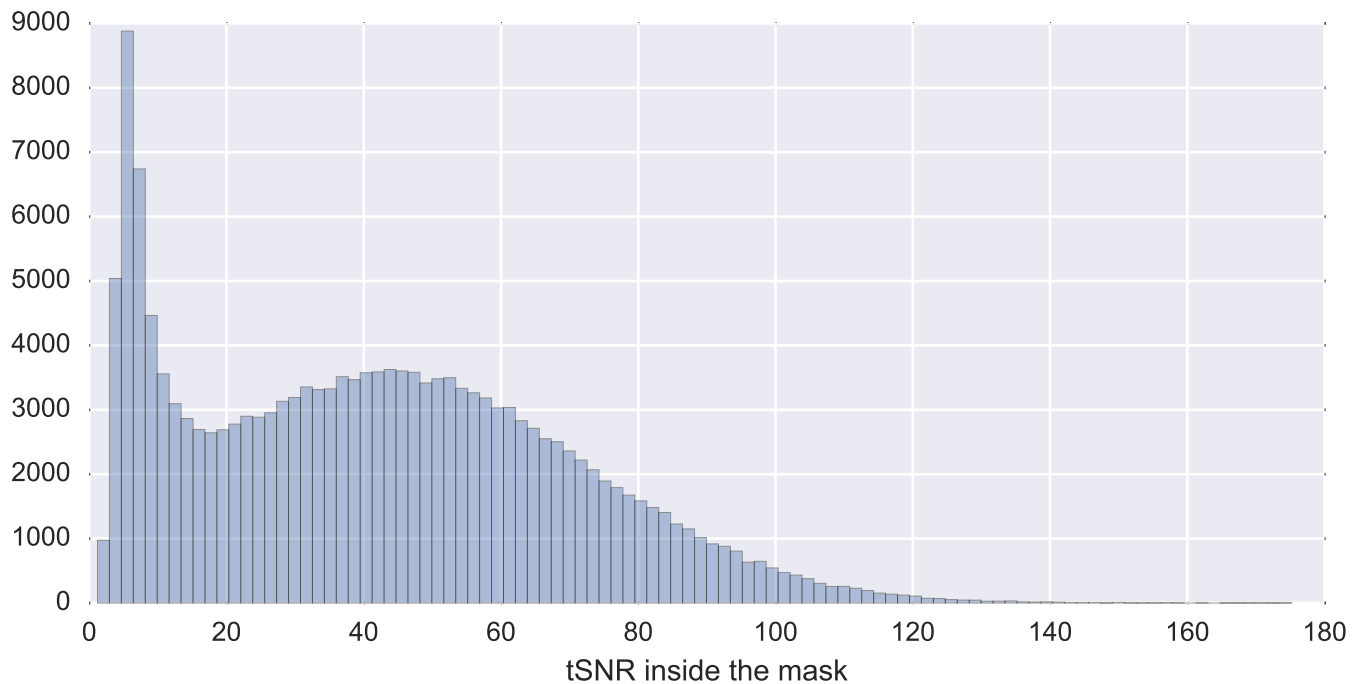

Mean EPI

Brain mask

tSNR

motion

fieldmap correction

coregistration