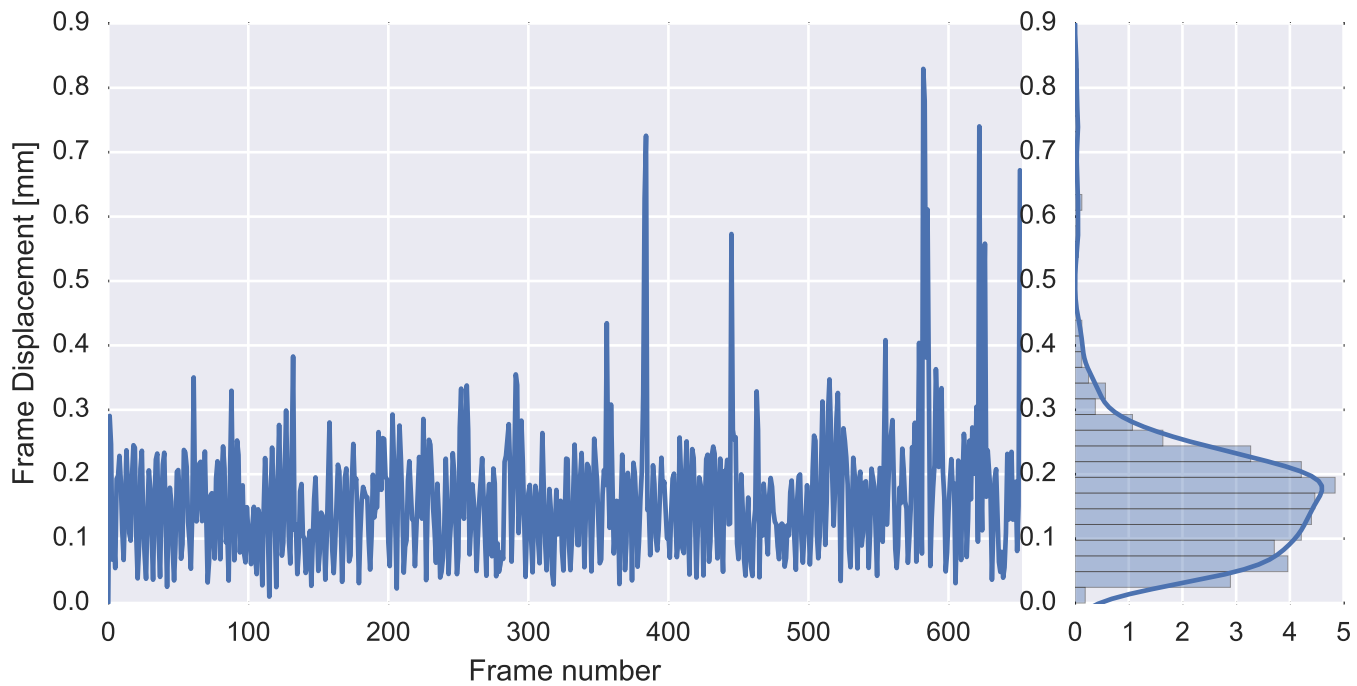

Mean EPI

Brain mask

tSNR

motion

fieldmap correction

coregistration