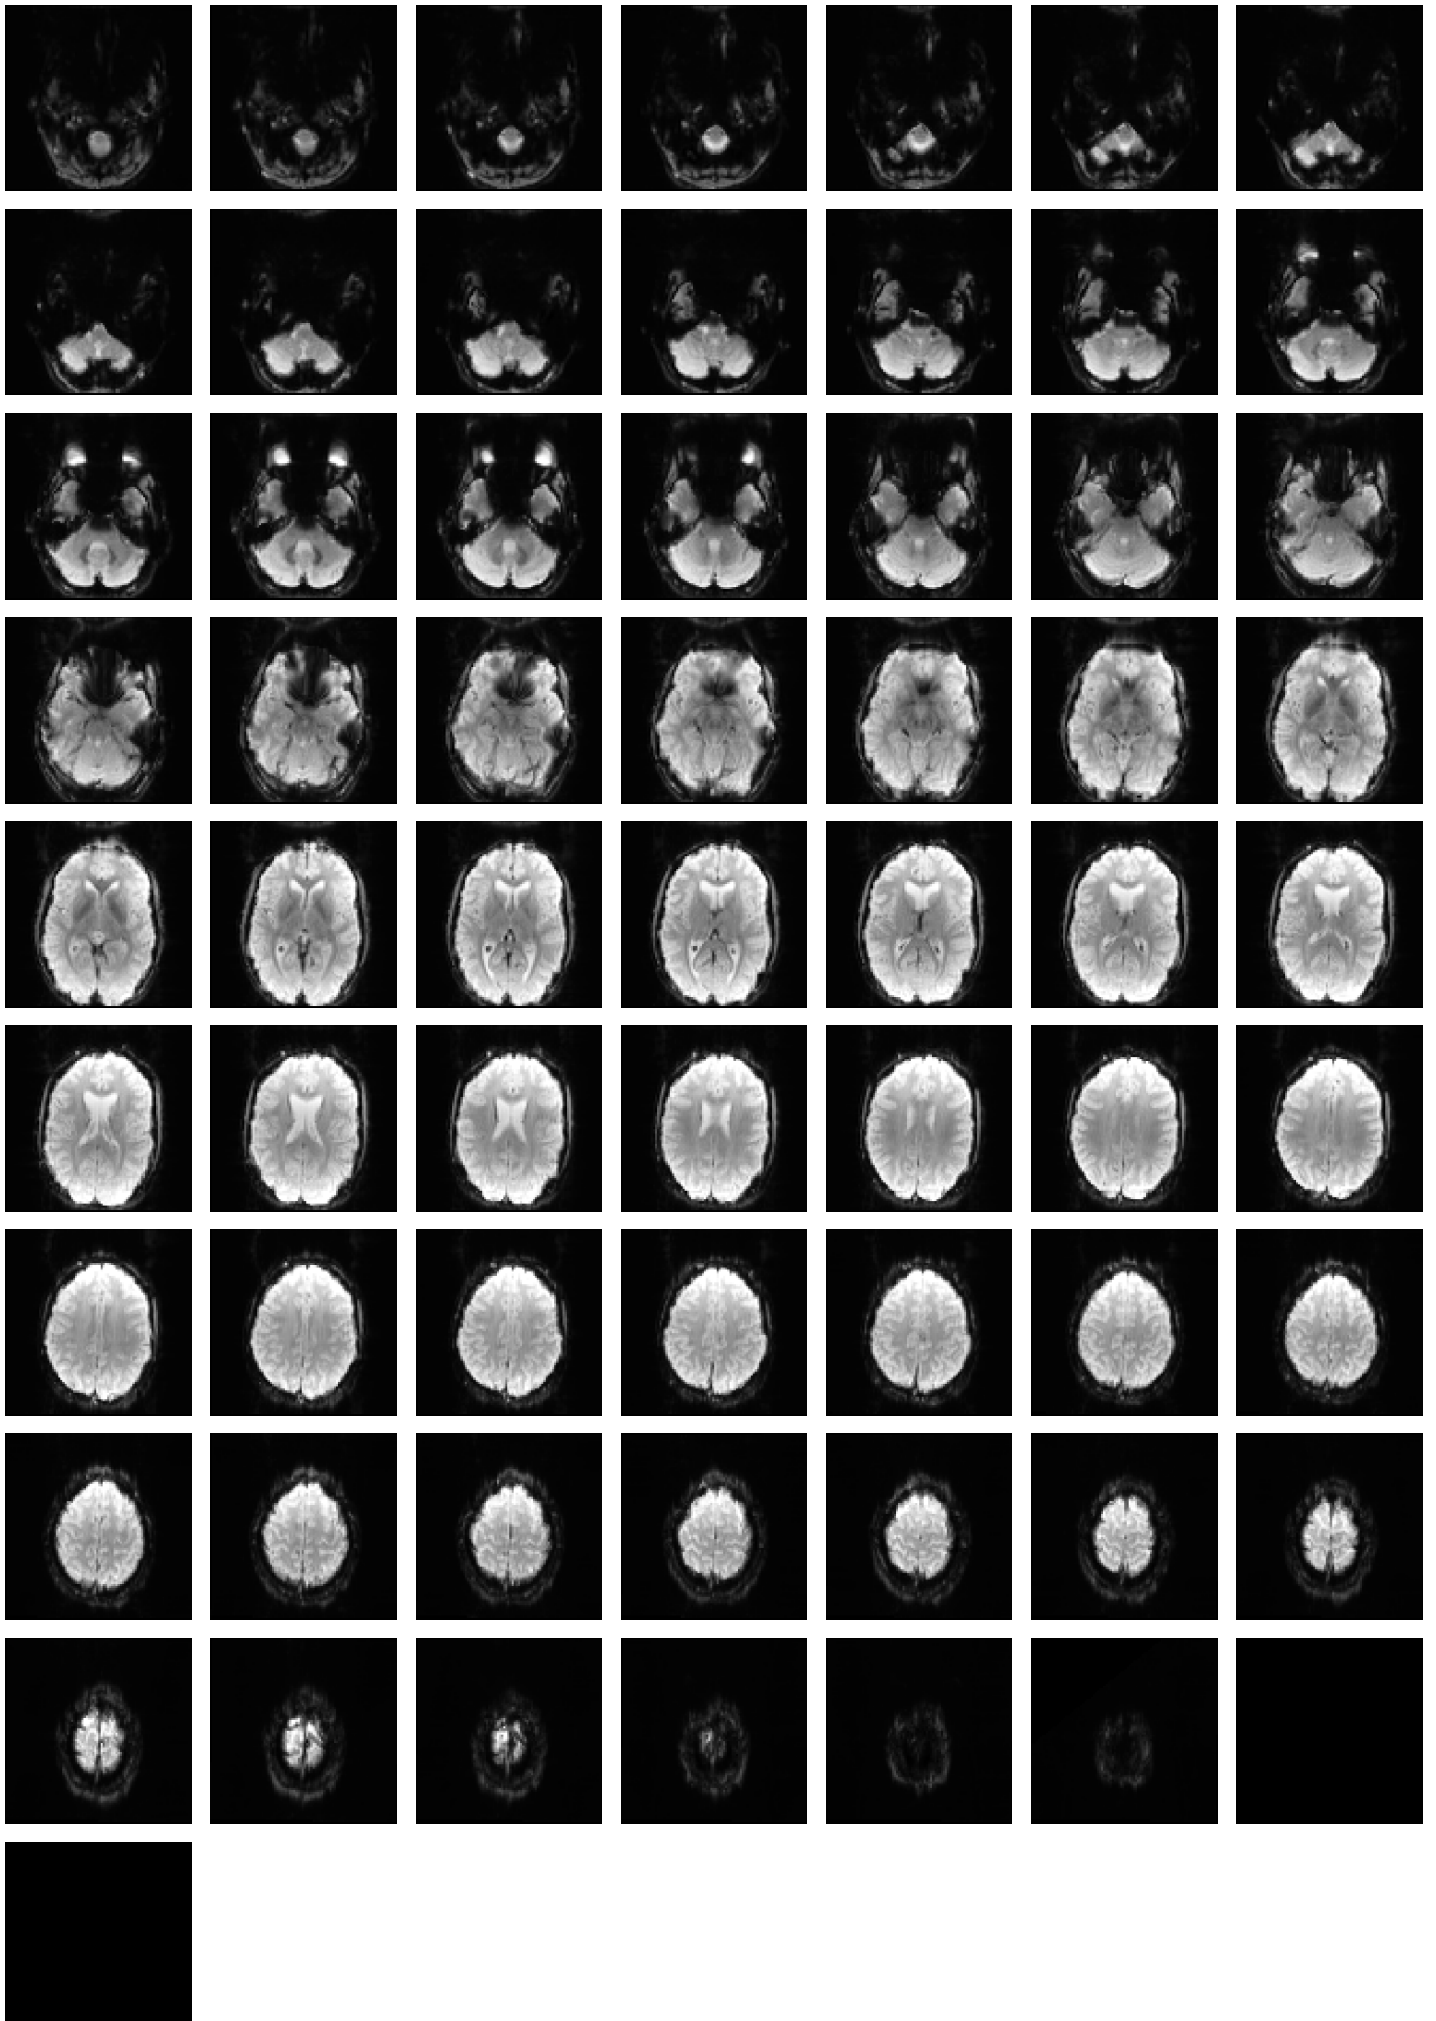

Mean EPI

Brain mask

tSNR

motion

fieldmap correction

coregistration