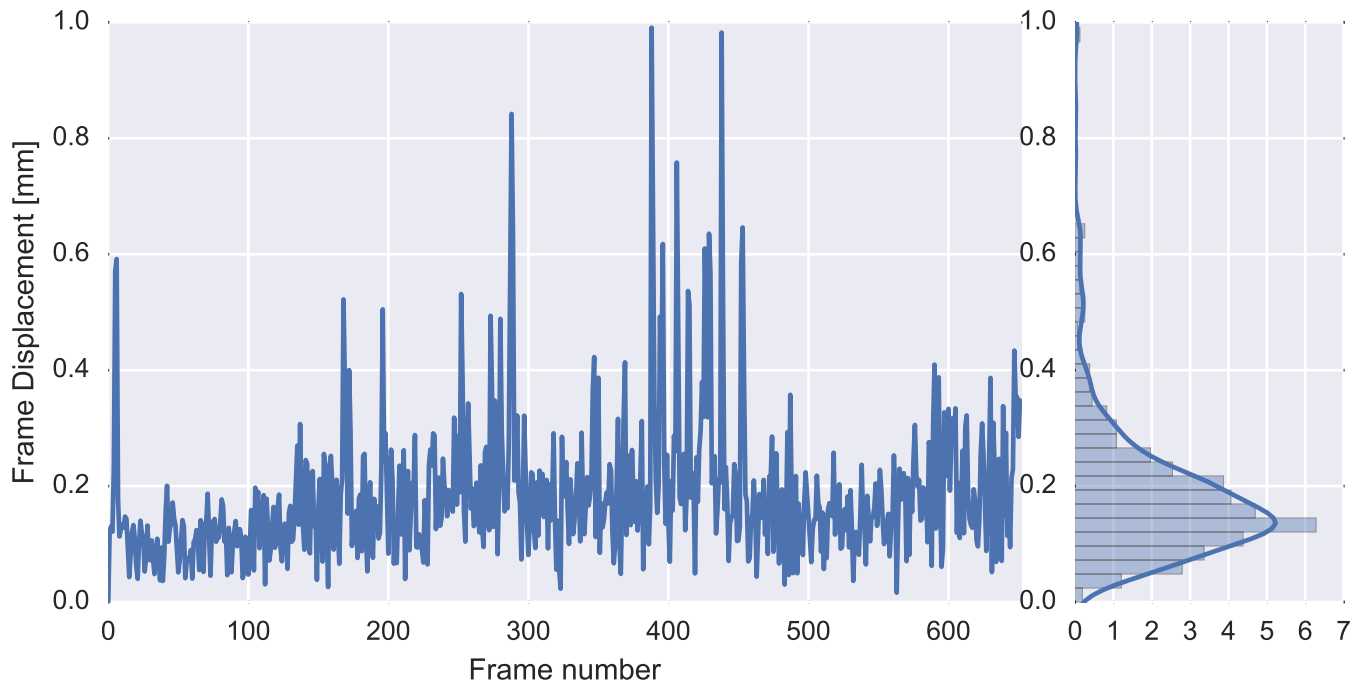

Mean EPI

Brain mask

tSNR

motion

fieldmap correction

coregistration