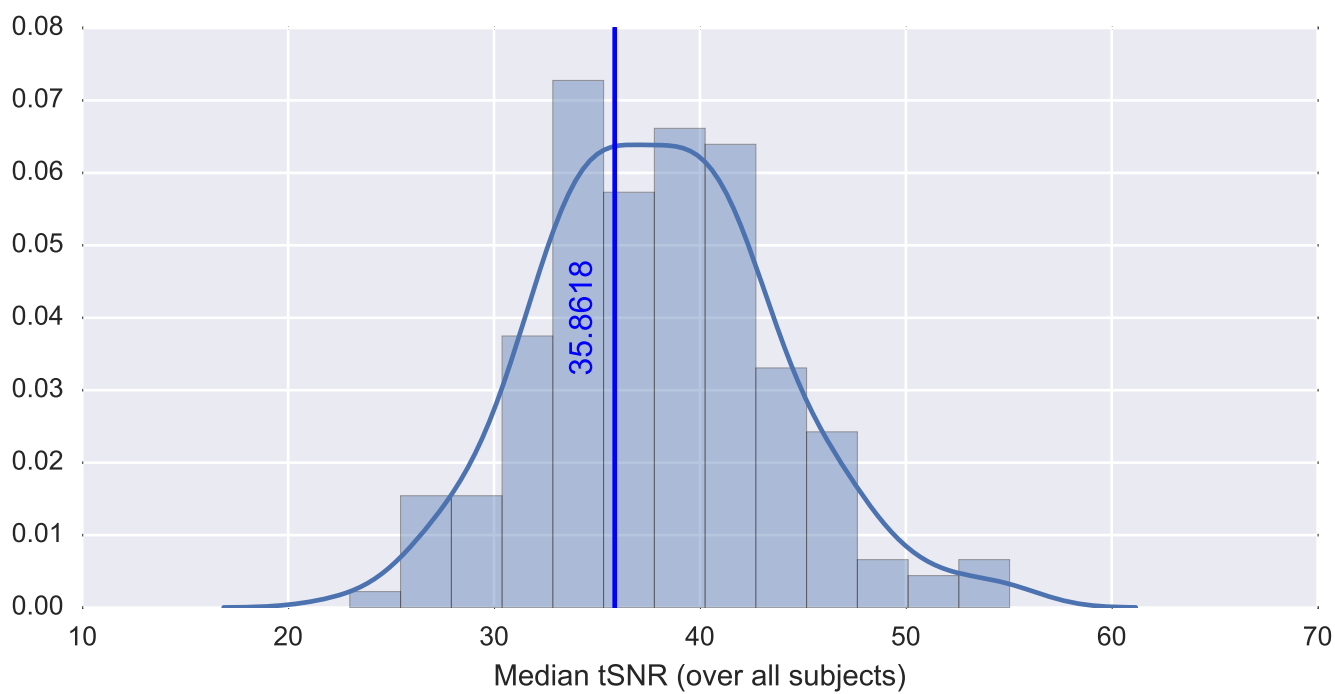

Mean EPI

Brain mask

tSNR

motion

fieldmap correction

coregistration