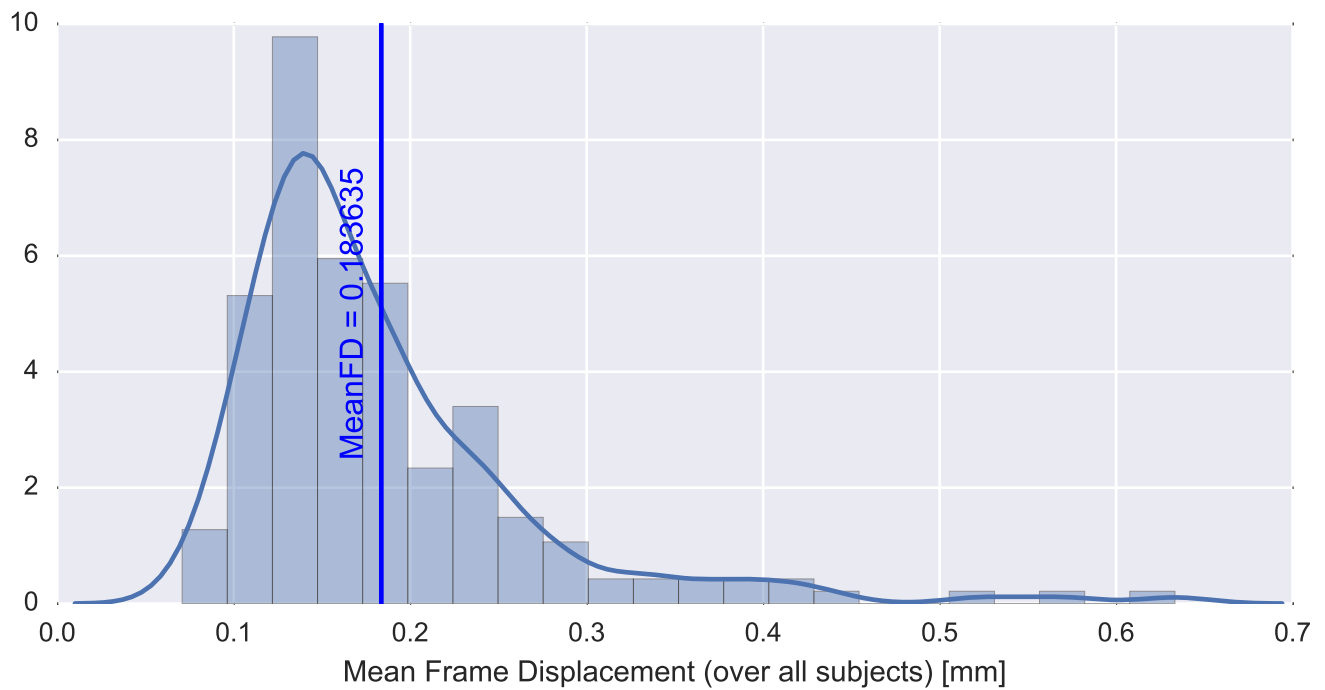

Mean EPI

Brain mask

tSNR

motion

fieldmap correction

coregistration