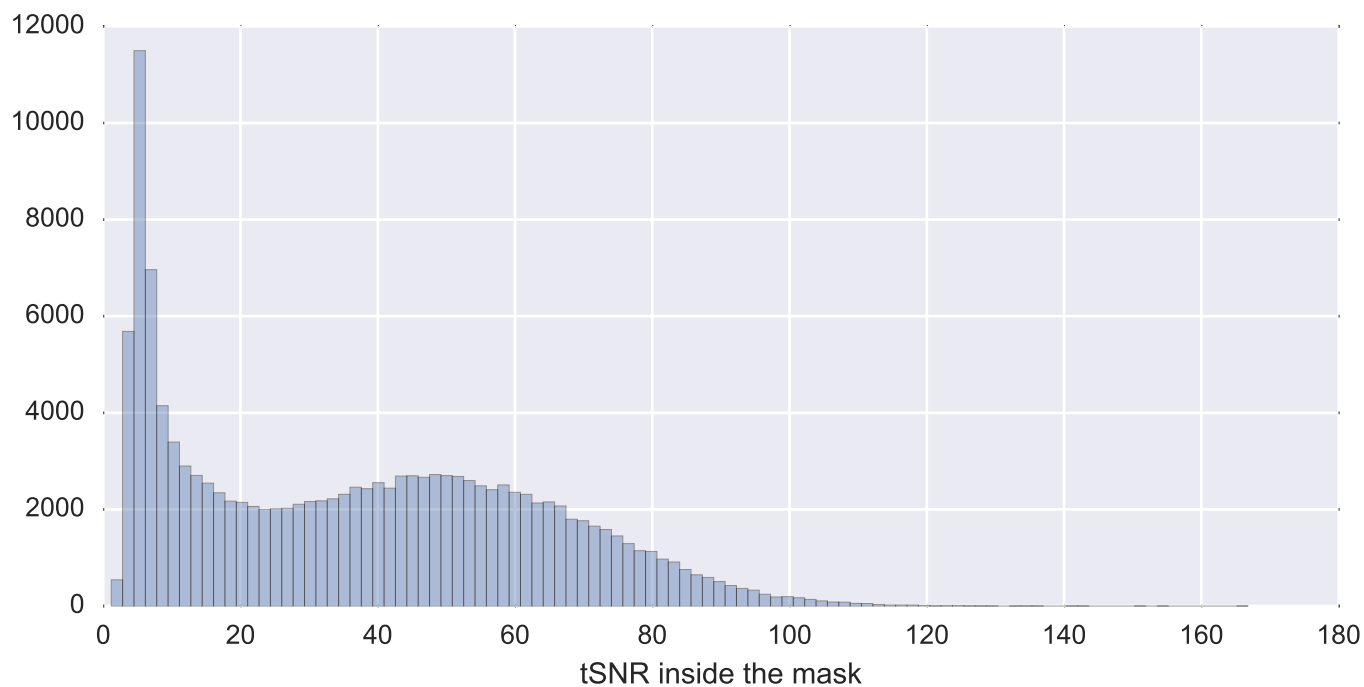

Mean EPI

Brain mask

tSNR

motion

fieldmap correction

coregistration