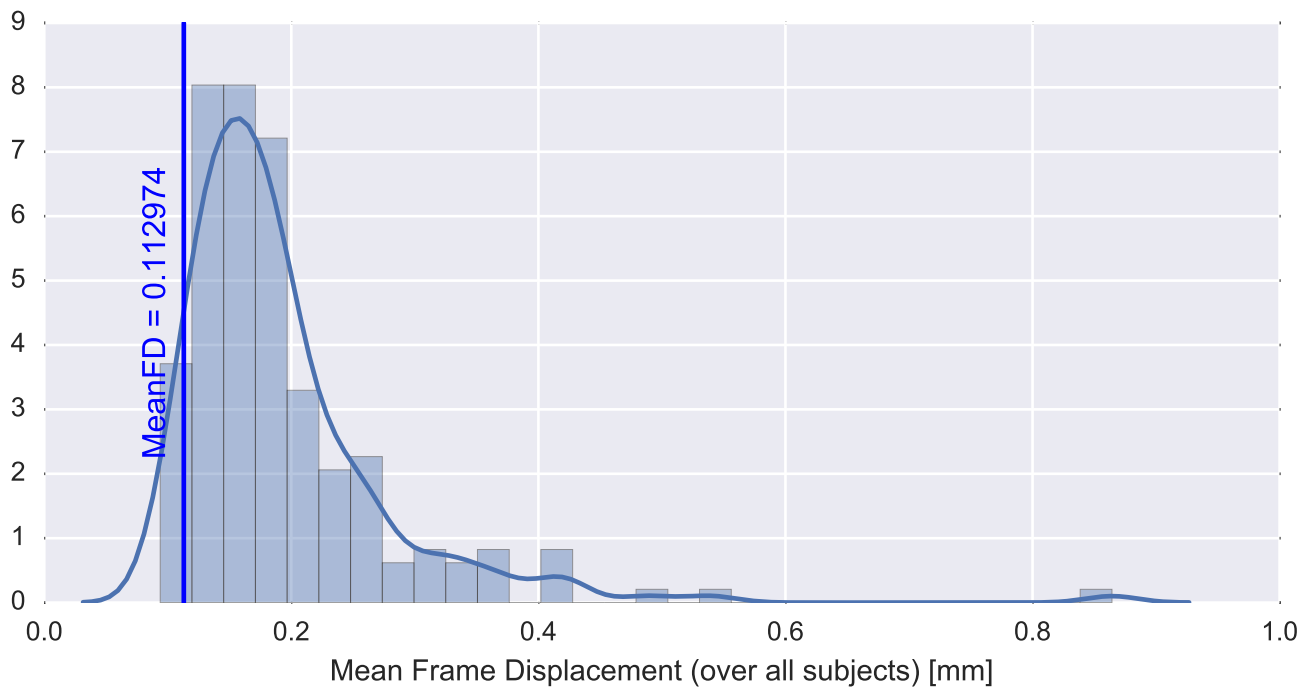

Mean EPI

Brain mask

tSNR

motion

fieldmap correction

coregistration