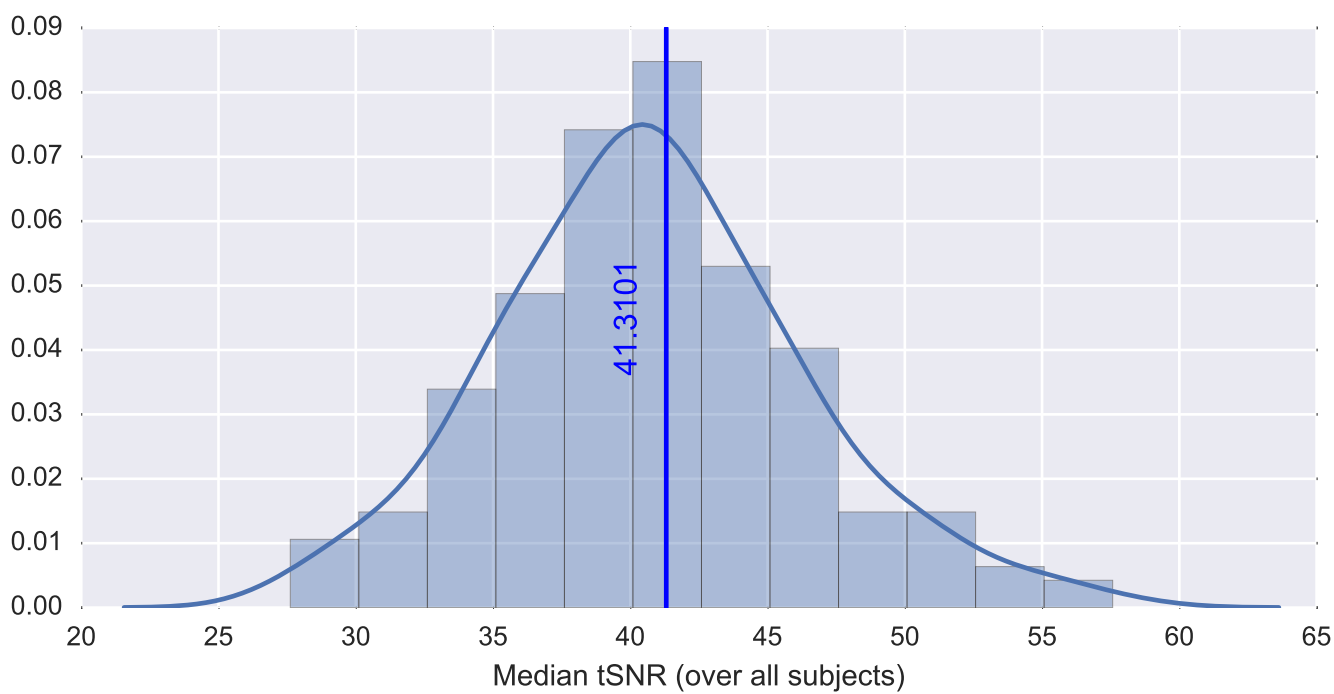

Mean EPI

Brain mask

tSNR

motion

fieldmap correction

coregistration