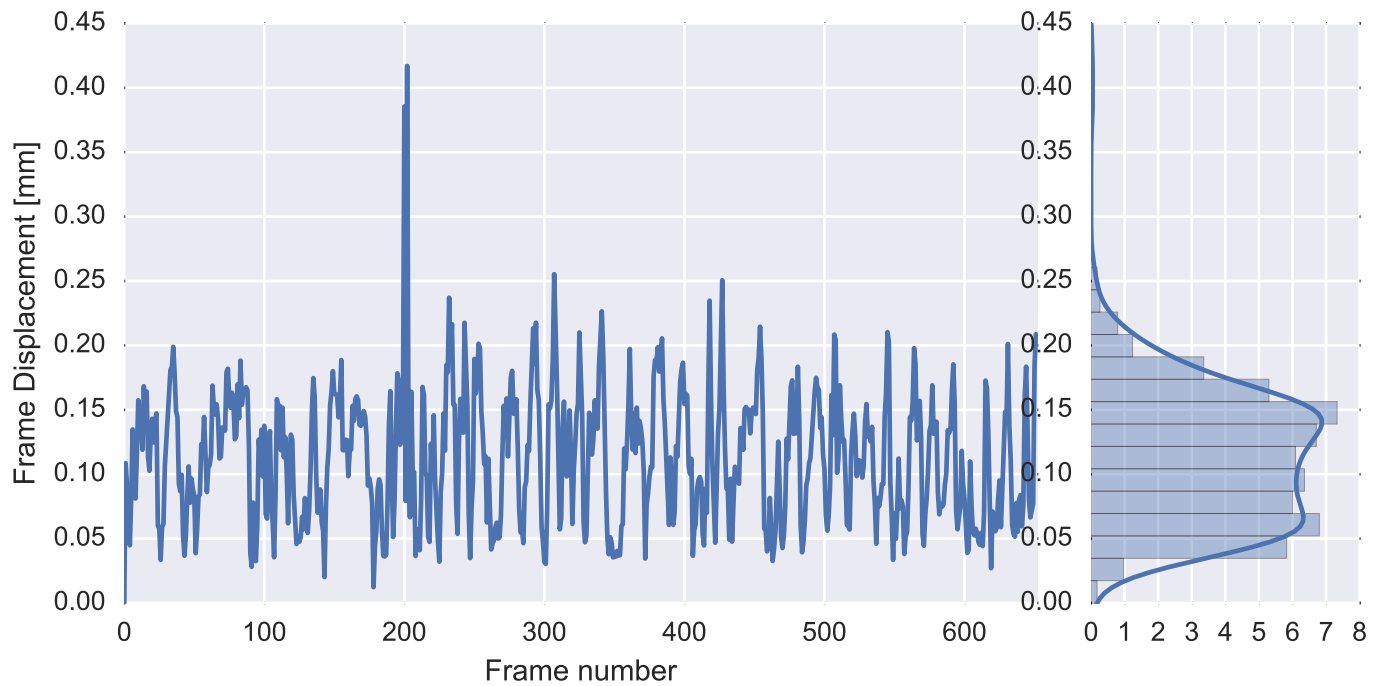

Mean EPI

Brain mask

tSNR

motion

fieldmap correction

coregistration