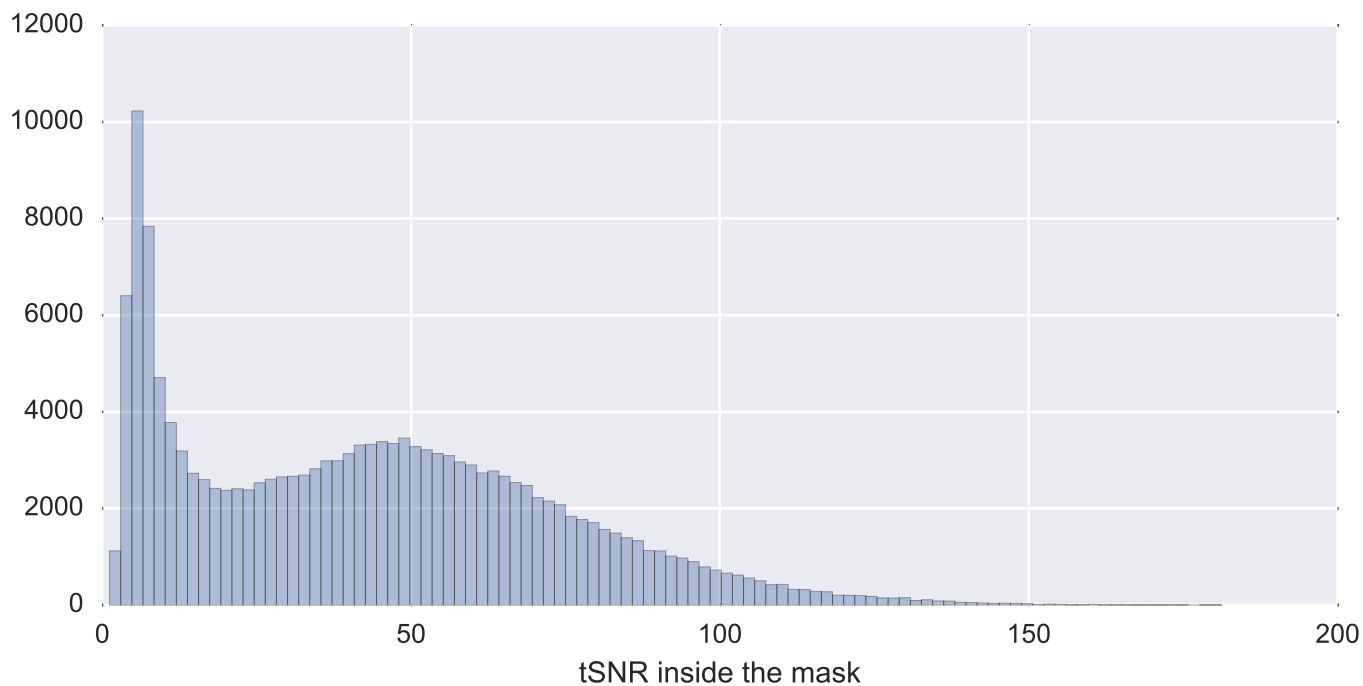

Mean EPI

Brain mask

tSNR

motion

fieldmap correction

coregistration