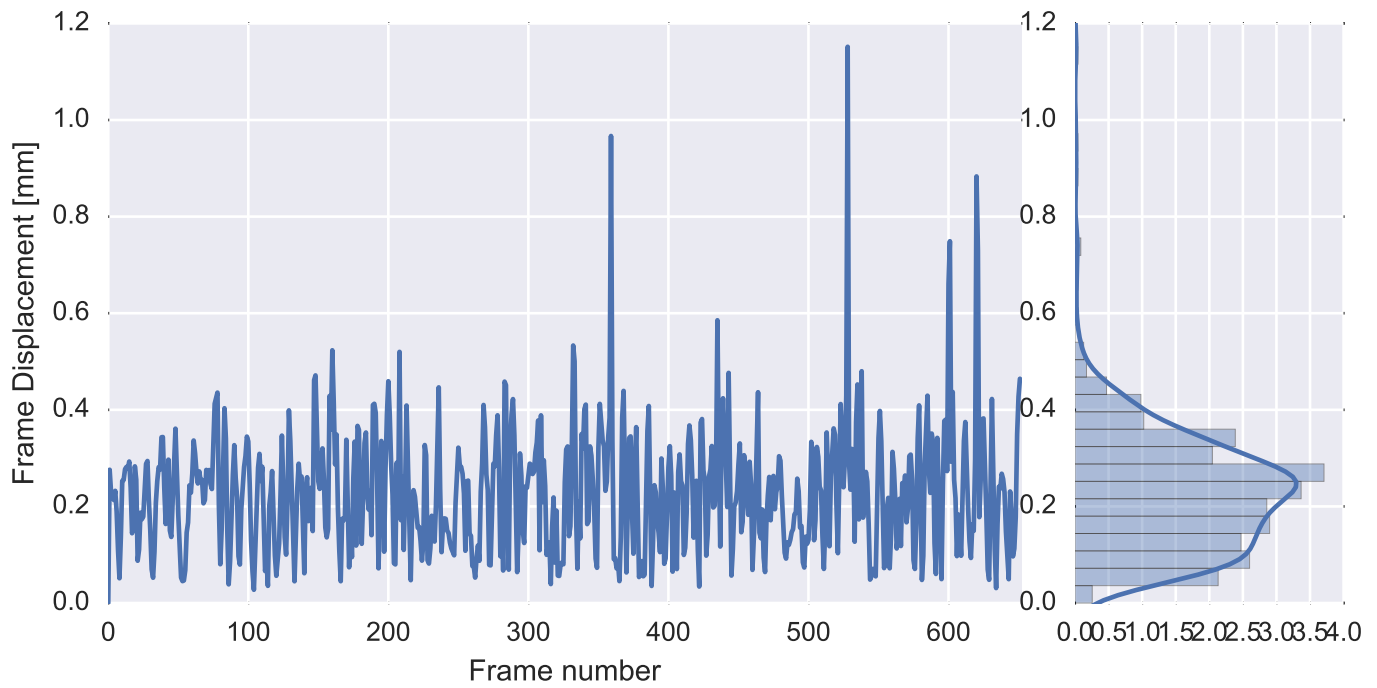

Mean EPI

Brain mask

tSNR

motion

fieldmap correction

coregistration