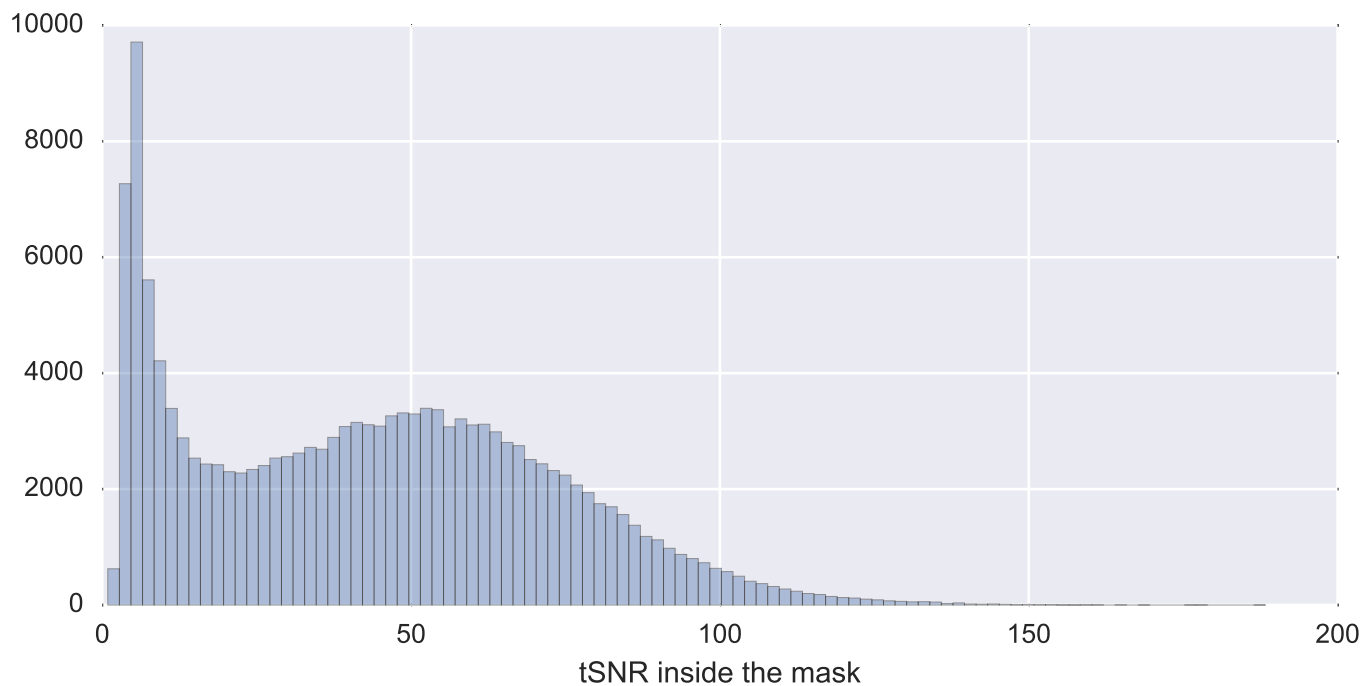

Mean EPI

Brain mask

tSNR

motion

fieldmap correction

coregistration