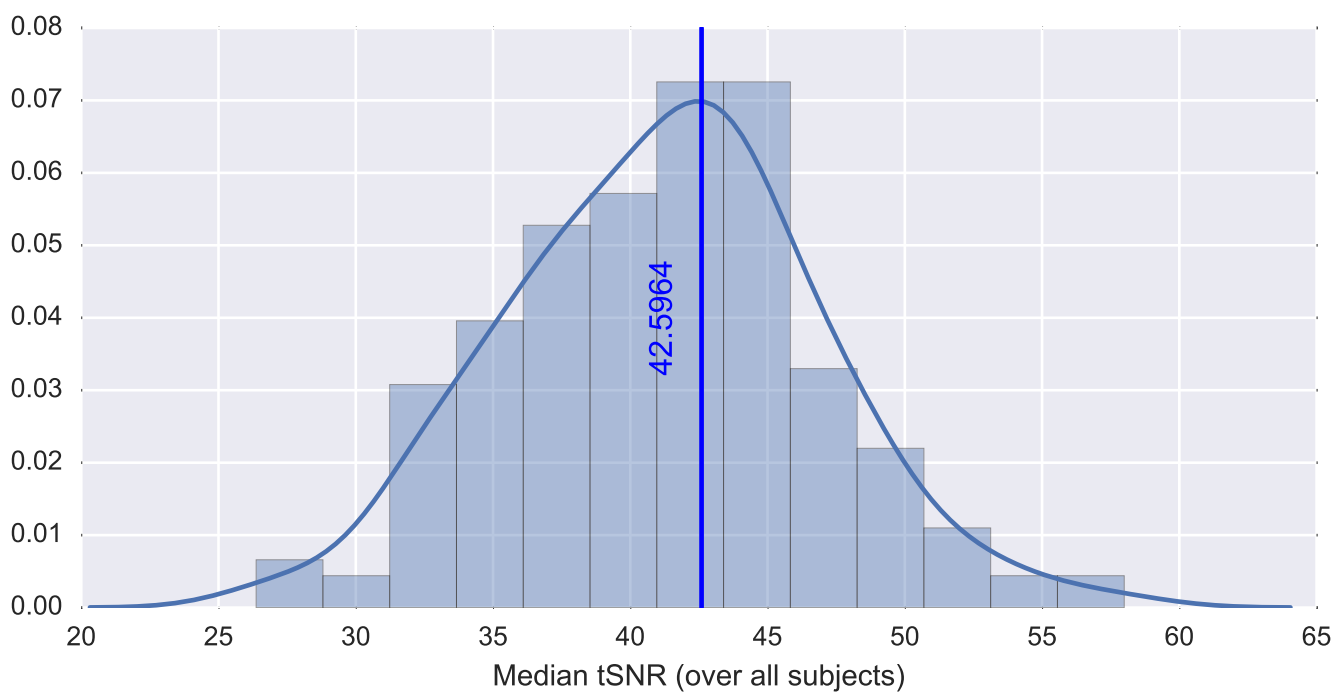

Mean EPI

Brain mask

tSNR

motion

fieldmap correction

coregistration