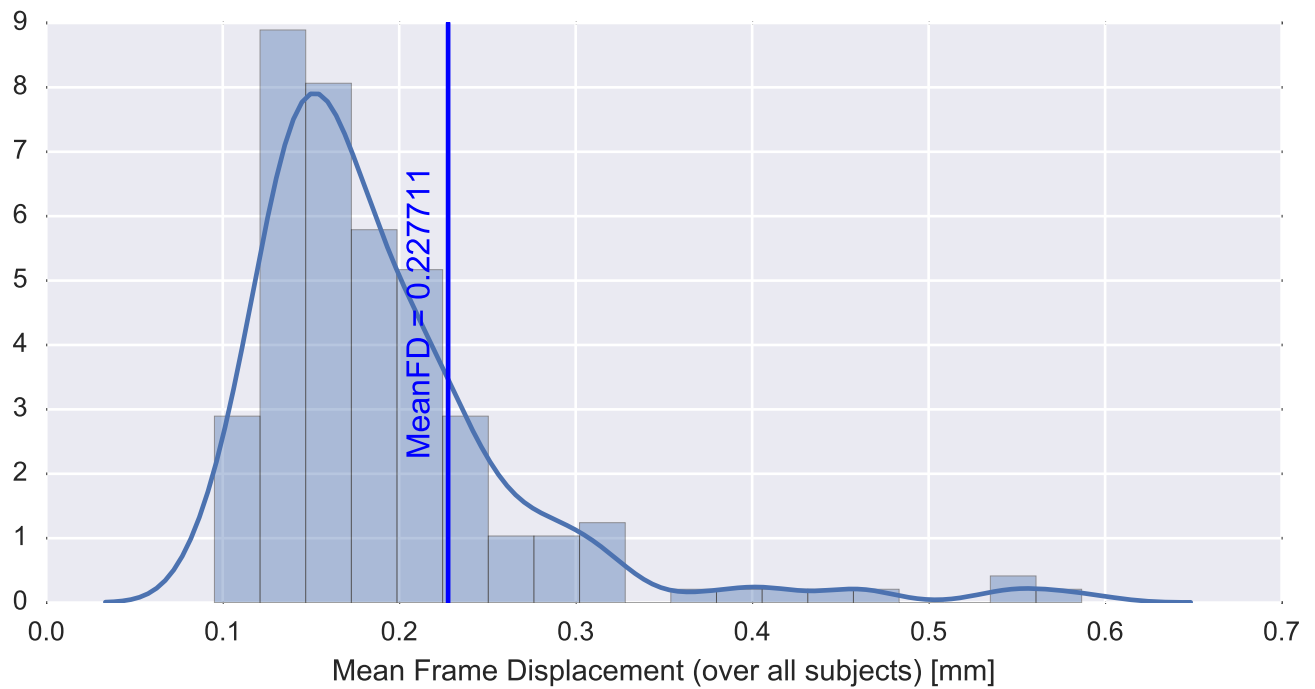

Mean EPI

Brain mask

tSNR

motion

fieldmap correction

coregistration