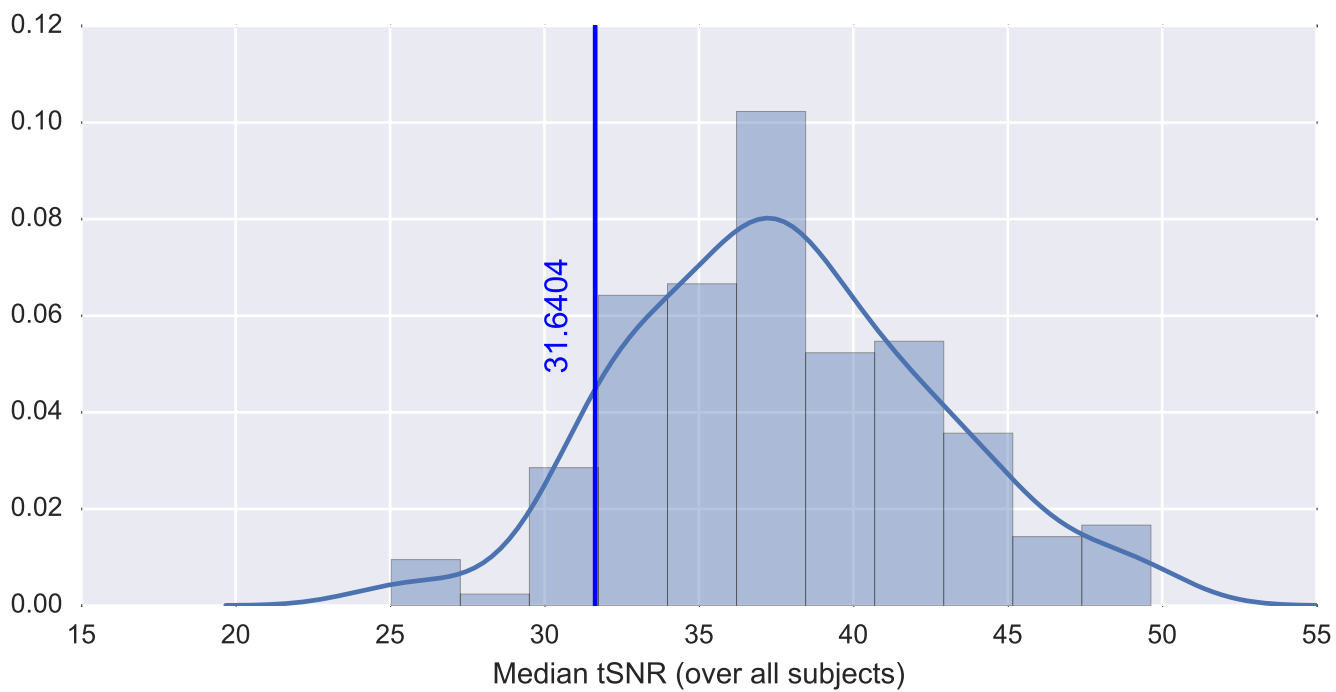

Mean EPI

Brain mask

tSNR

motion

fieldmap correction

coregistration