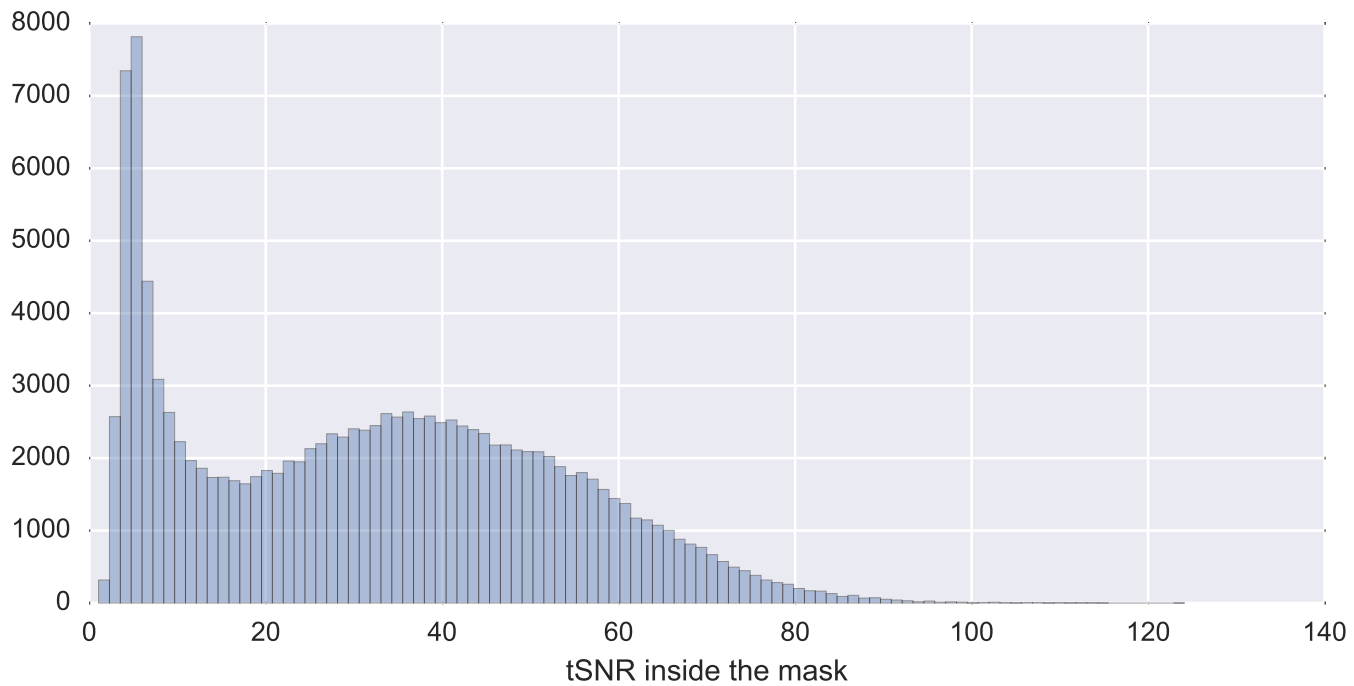

Mean EPI

Brain mask

tSNR

motion

fieldmap correction

coregistration