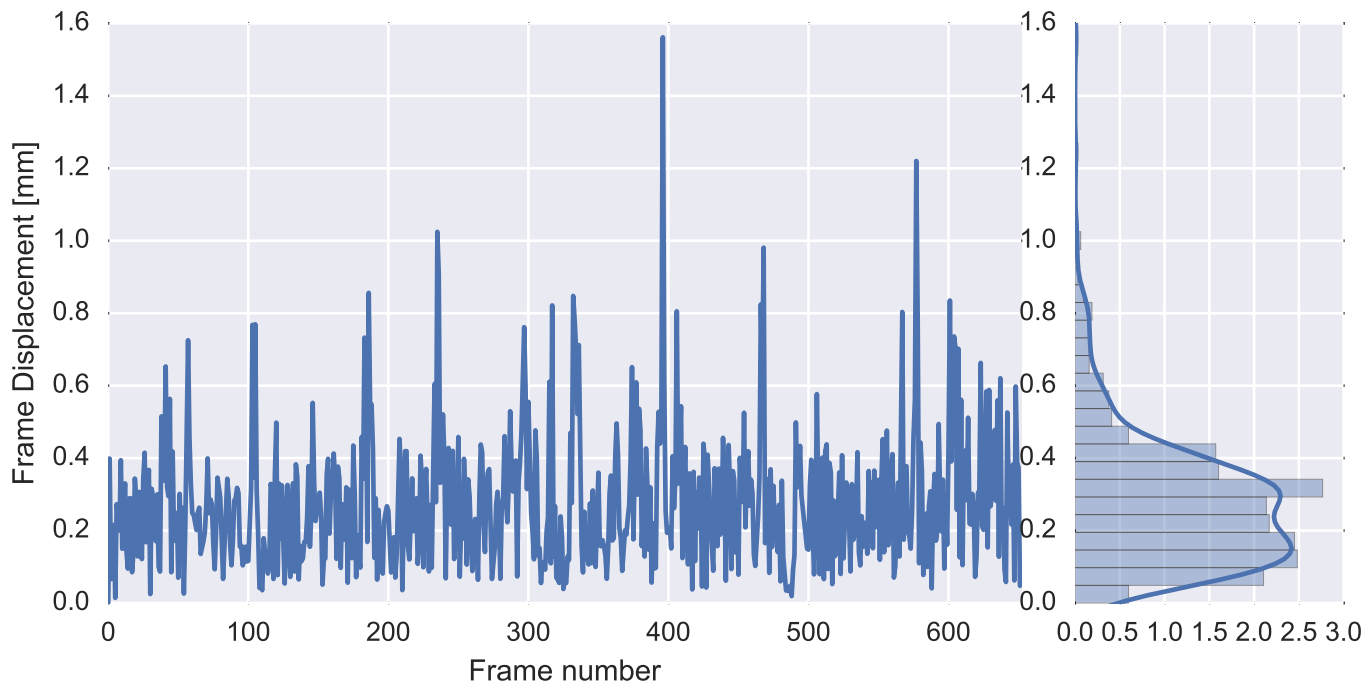

Mean EPI

Brain mask

tSNR

motion

fieldmap correction

coregistration