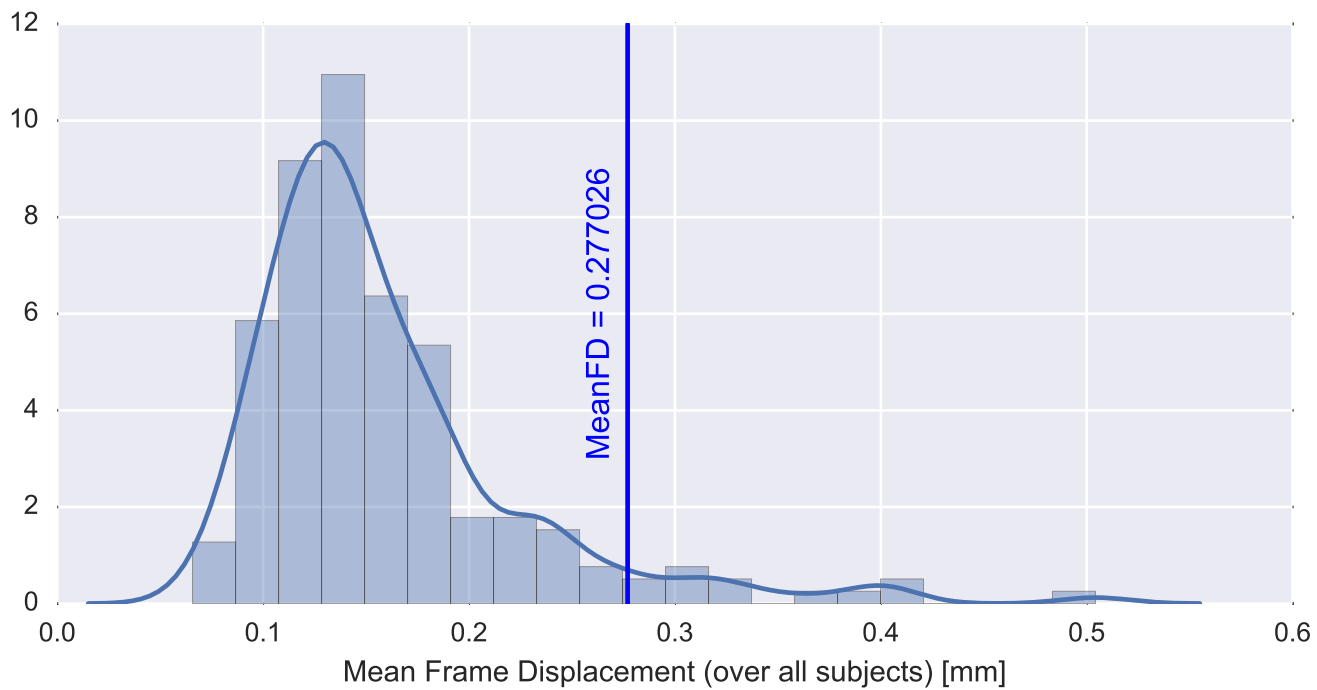

Mean EPI

Brain mask

tSNR

motion

fieldmap correction

coregistration