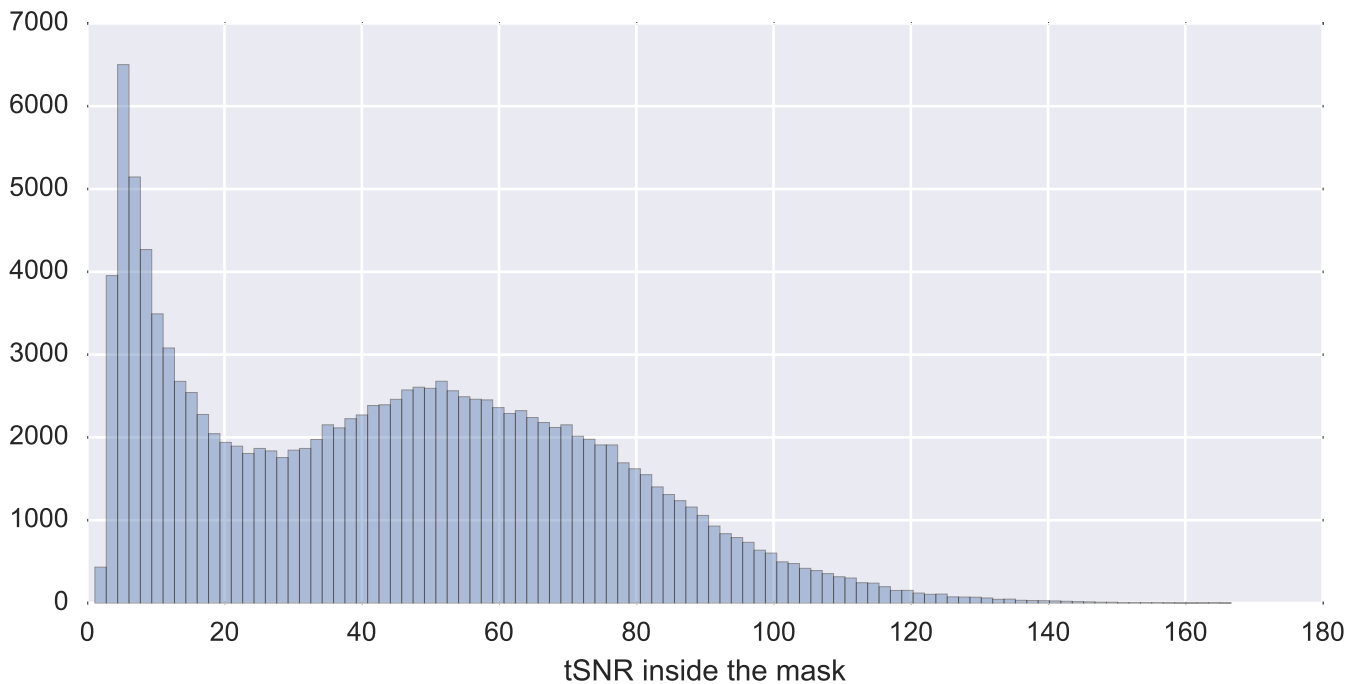

Mean EPI

Brain mask

tSNR

motion

fieldmap correction

coregistration