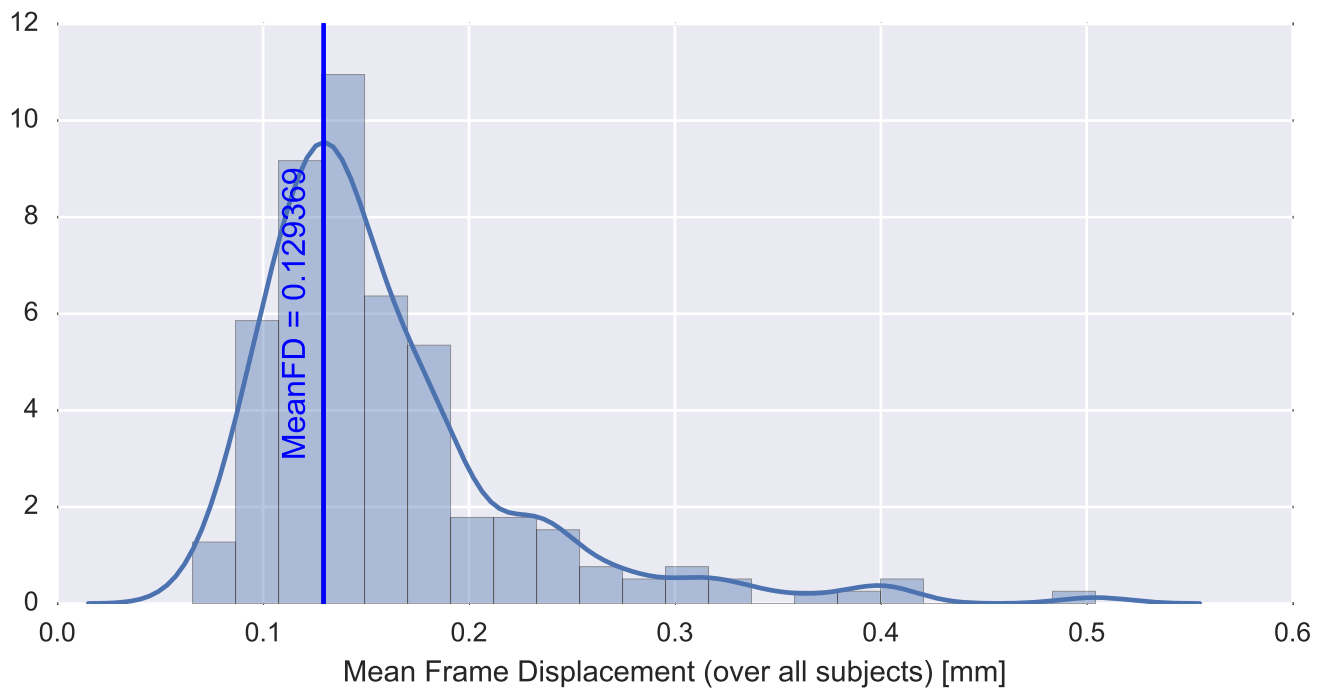

Mean EPI

Brain mask

tSNR

motion

fieldmap correction

coregistration