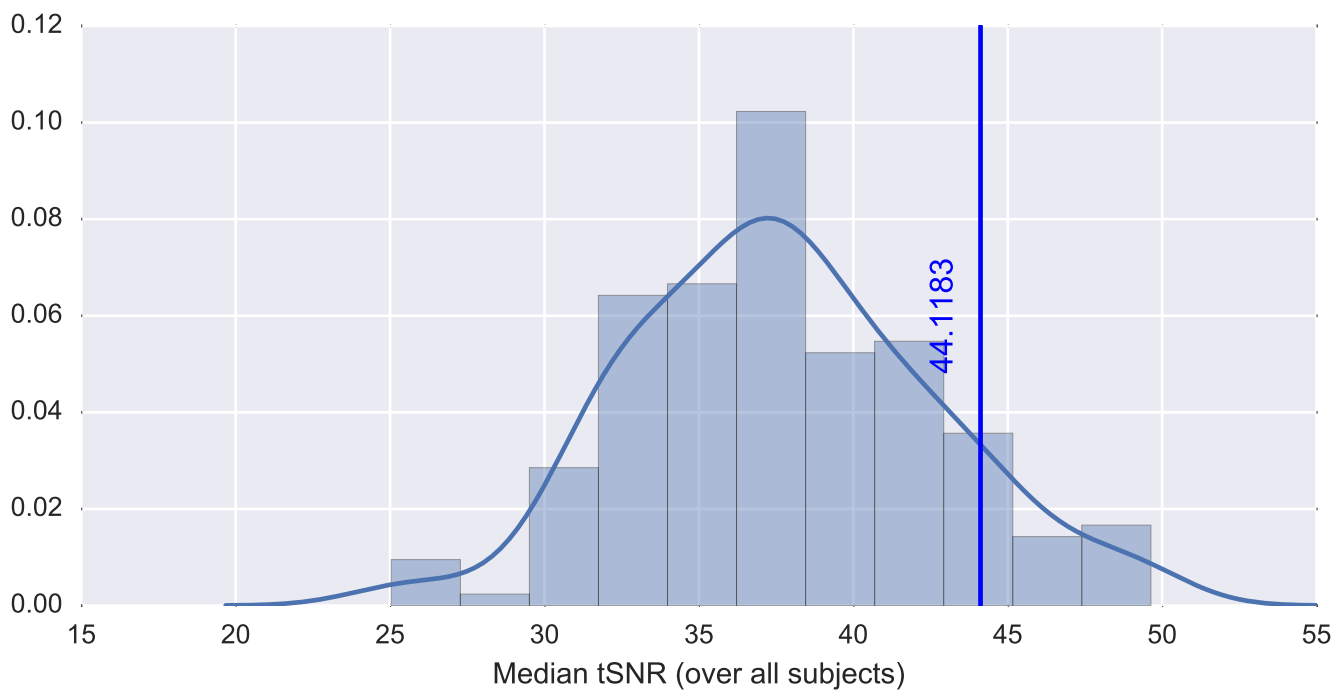

Mean EPI

Brain mask

tSNR

motion

fieldmap correction

coregistration