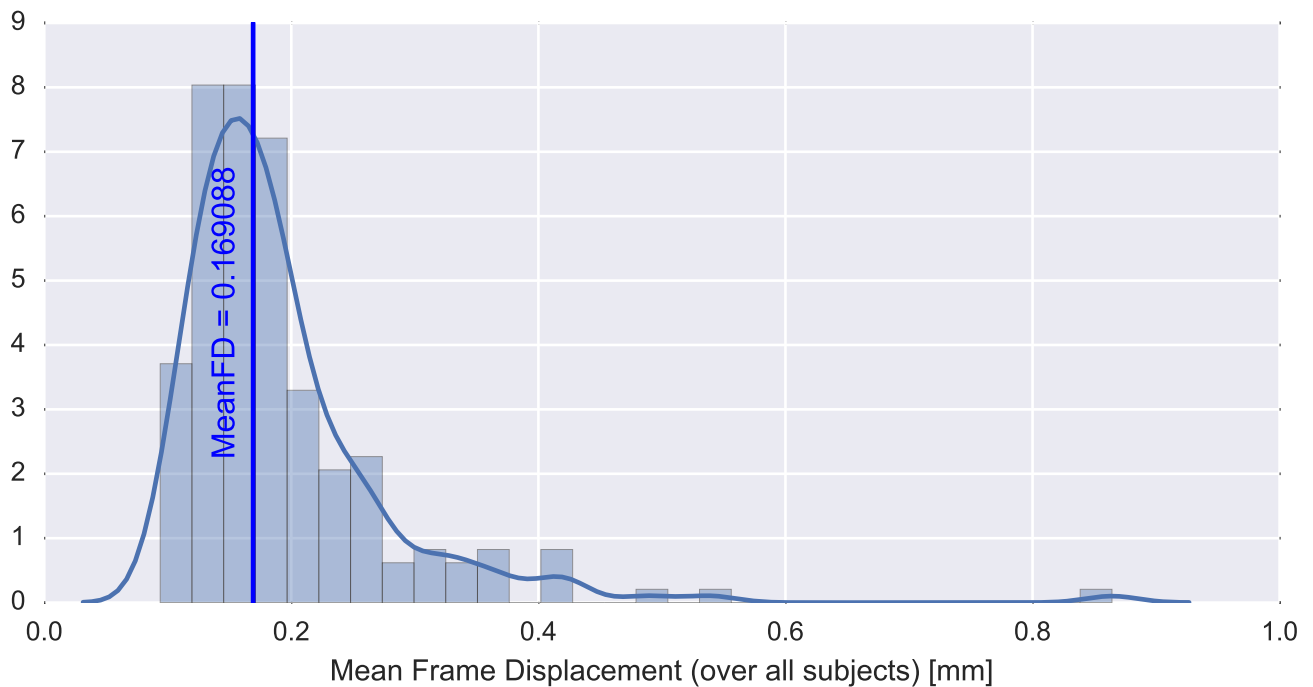

Mean EPI

Brain mask

tSNR

motion

fieldmap correction

coregistration