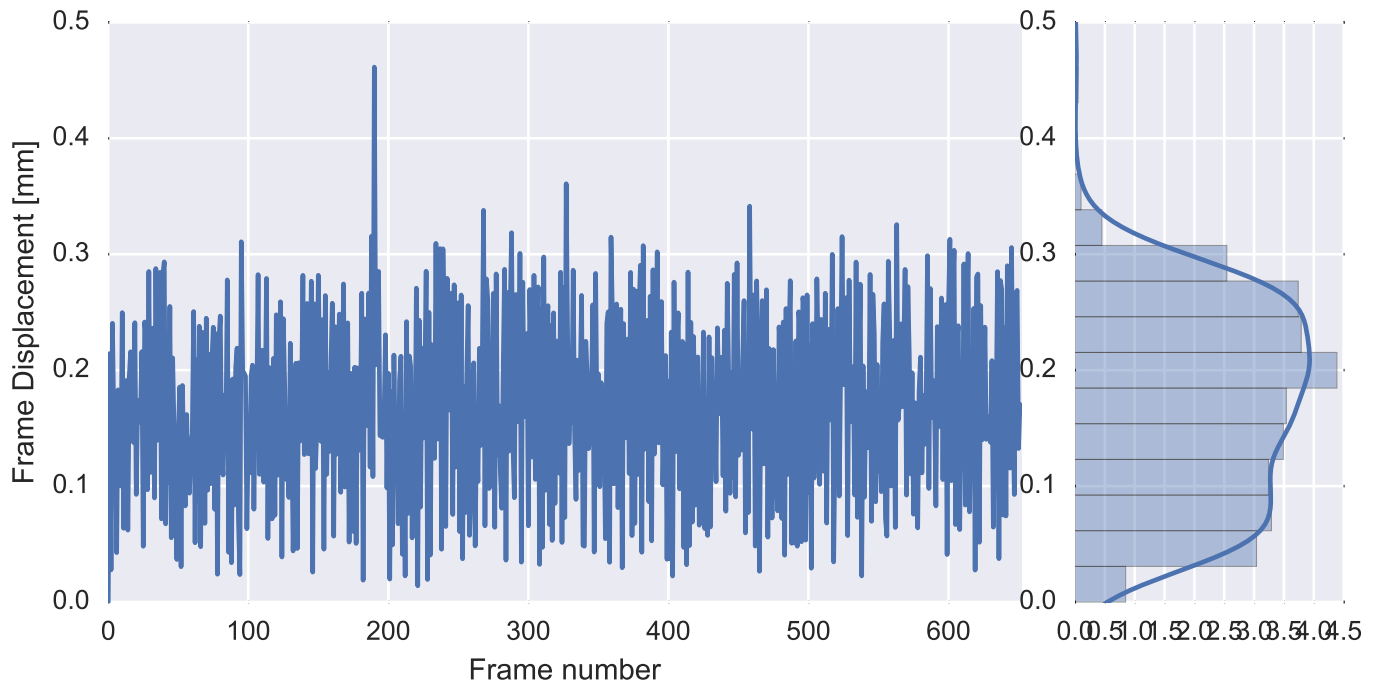

Mean EPI

Brain mask

tSNR

motion

fieldmap correction

coregistration