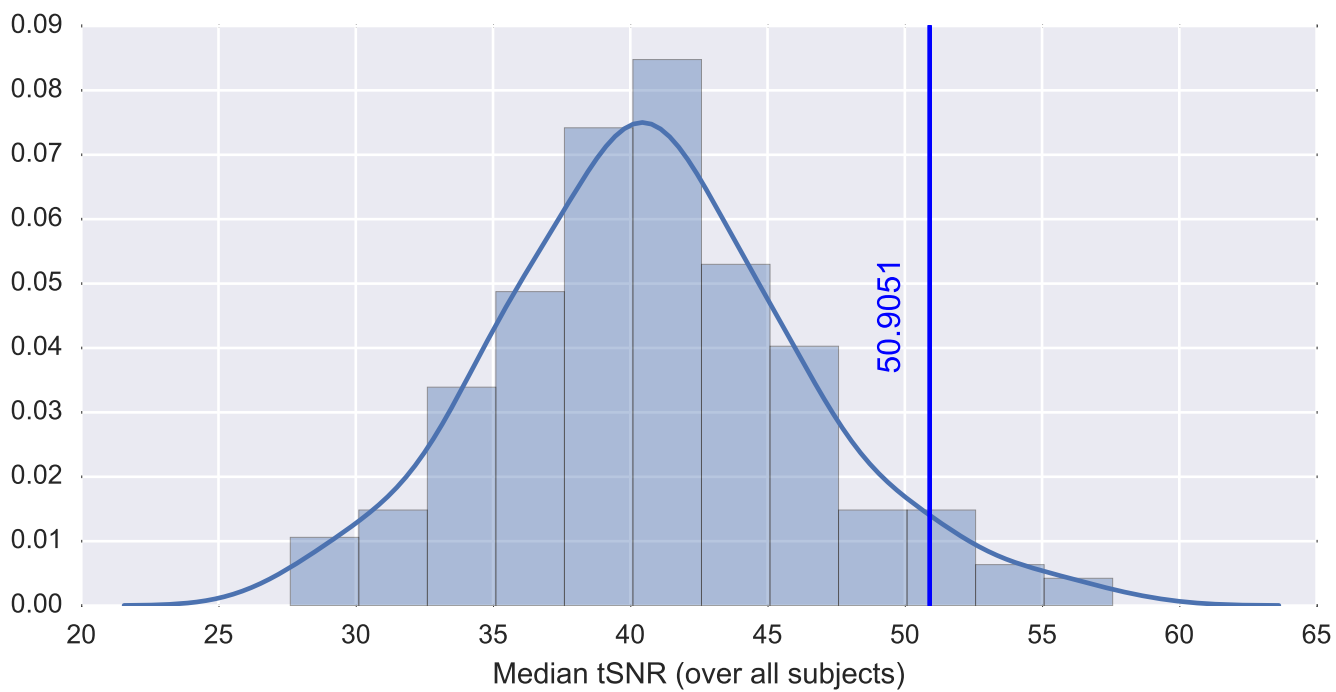

Mean EPI

Brain mask

tSNR

motion

fieldmap correction

coregistration