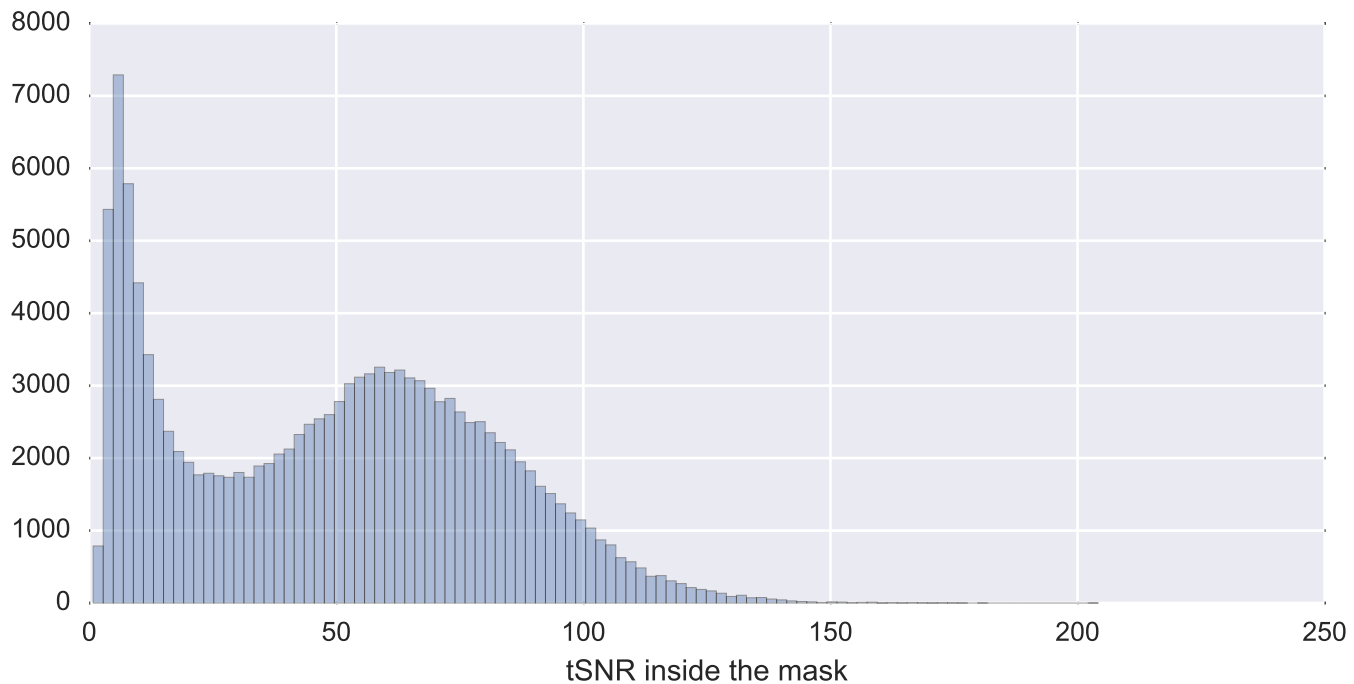

Mean EPI

Brain mask

tSNR

motion

fieldmap correction

coregistration