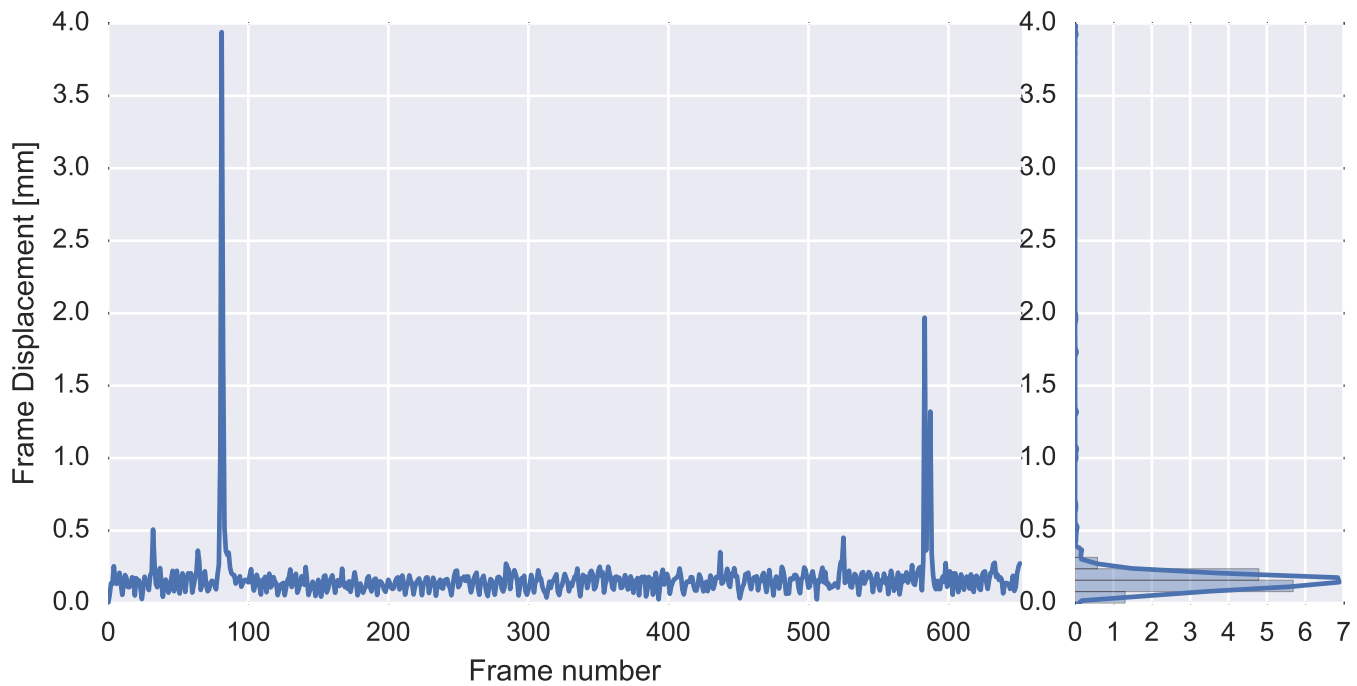

Mean EPI

Brain mask

tSNR

motion

fieldmap correction

coregistration