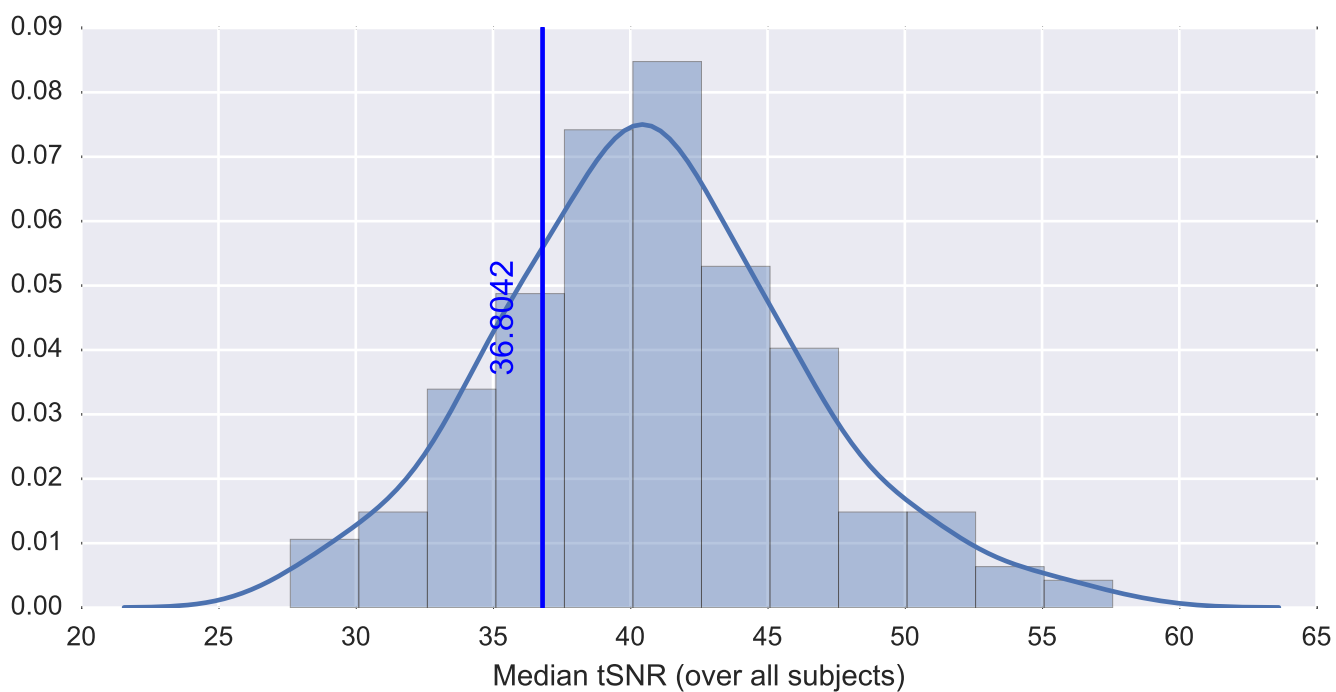

Mean EPI

Brain mask

tSNR

motion

fieldmap correction

coregistration