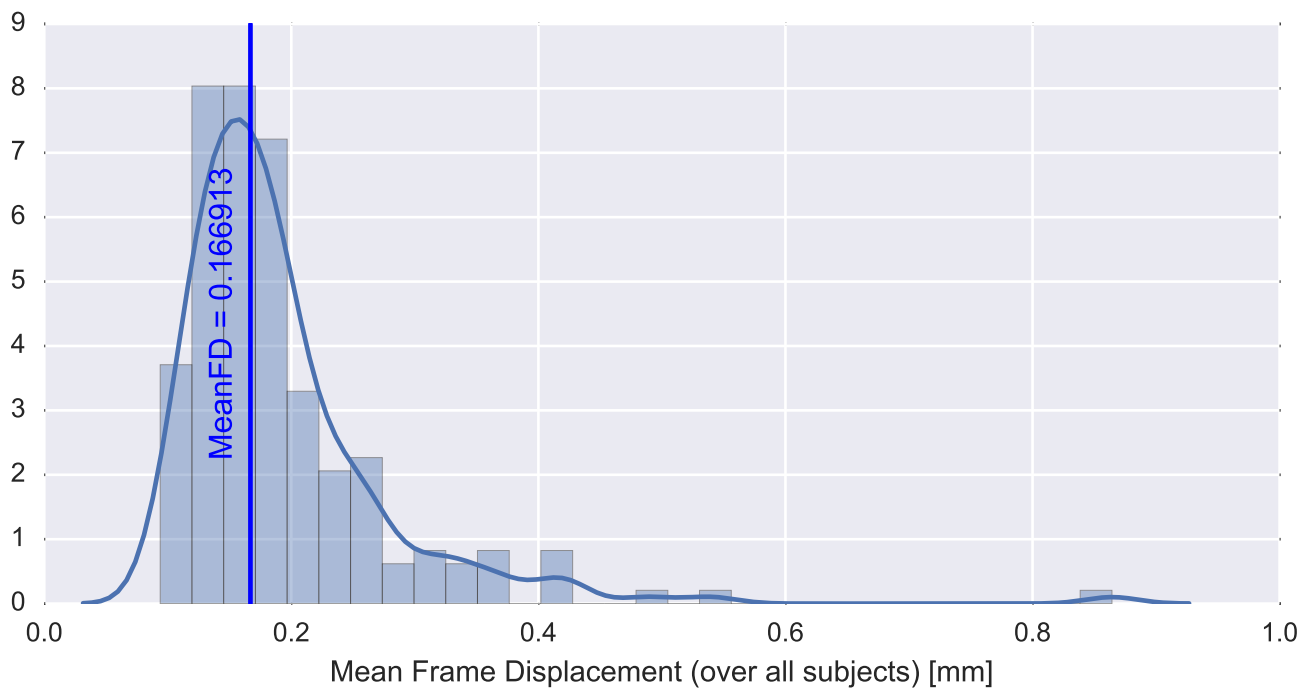

Mean EPI

Brain mask

tSNR

motion

fieldmap correction

coregistration