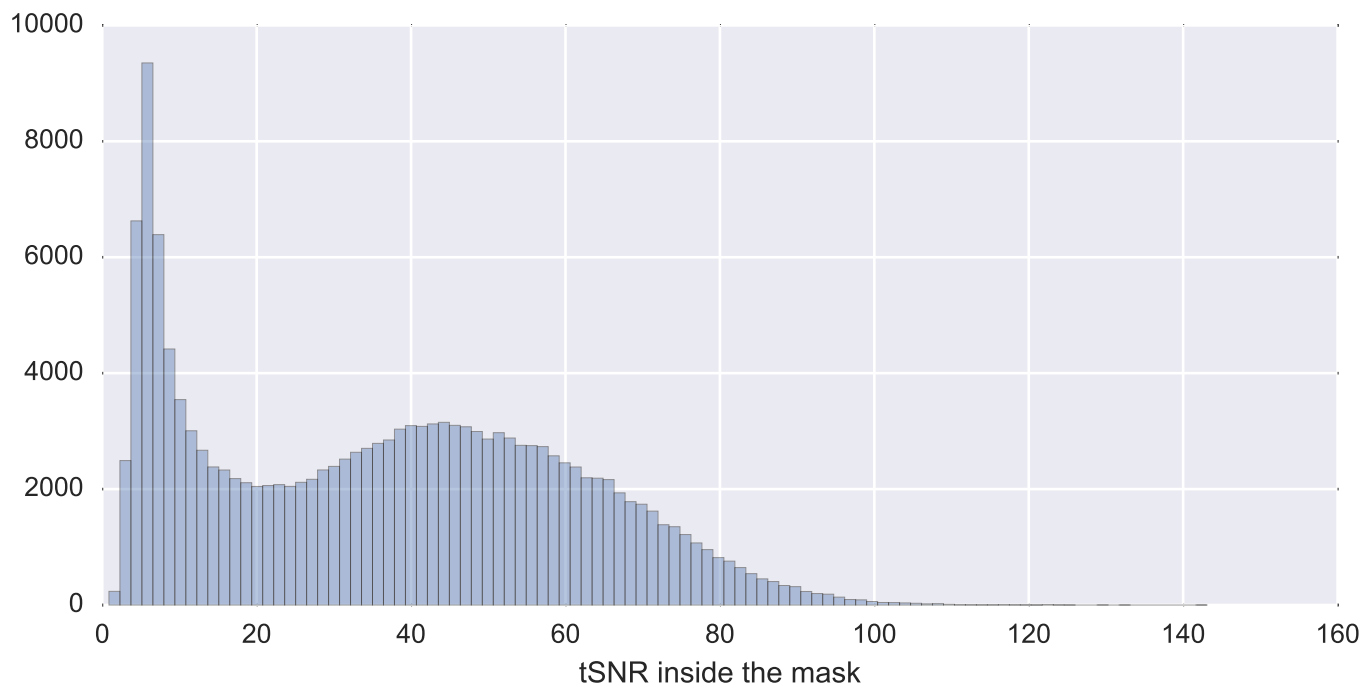

Mean EPI

Brain mask

tSNR

motion

fieldmap correction

coregistration