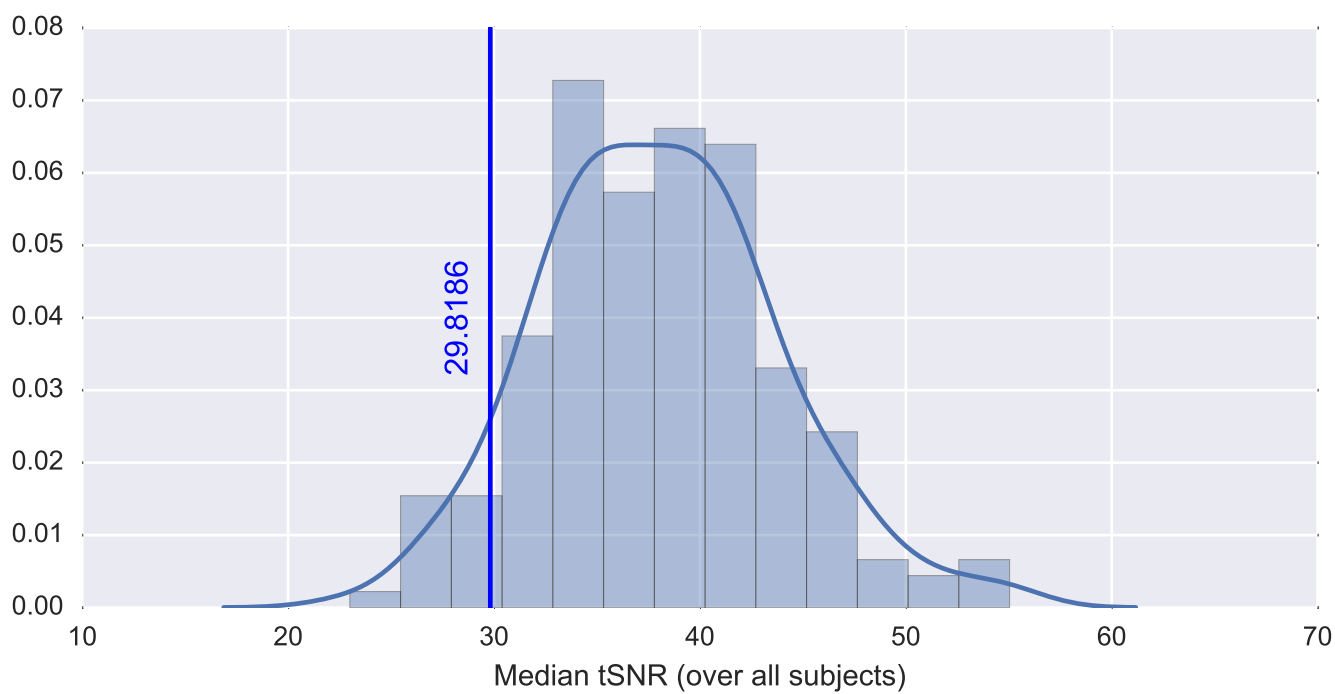

Mean EPI

Brain mask

tSNR

motion

fieldmap correction

coregistration