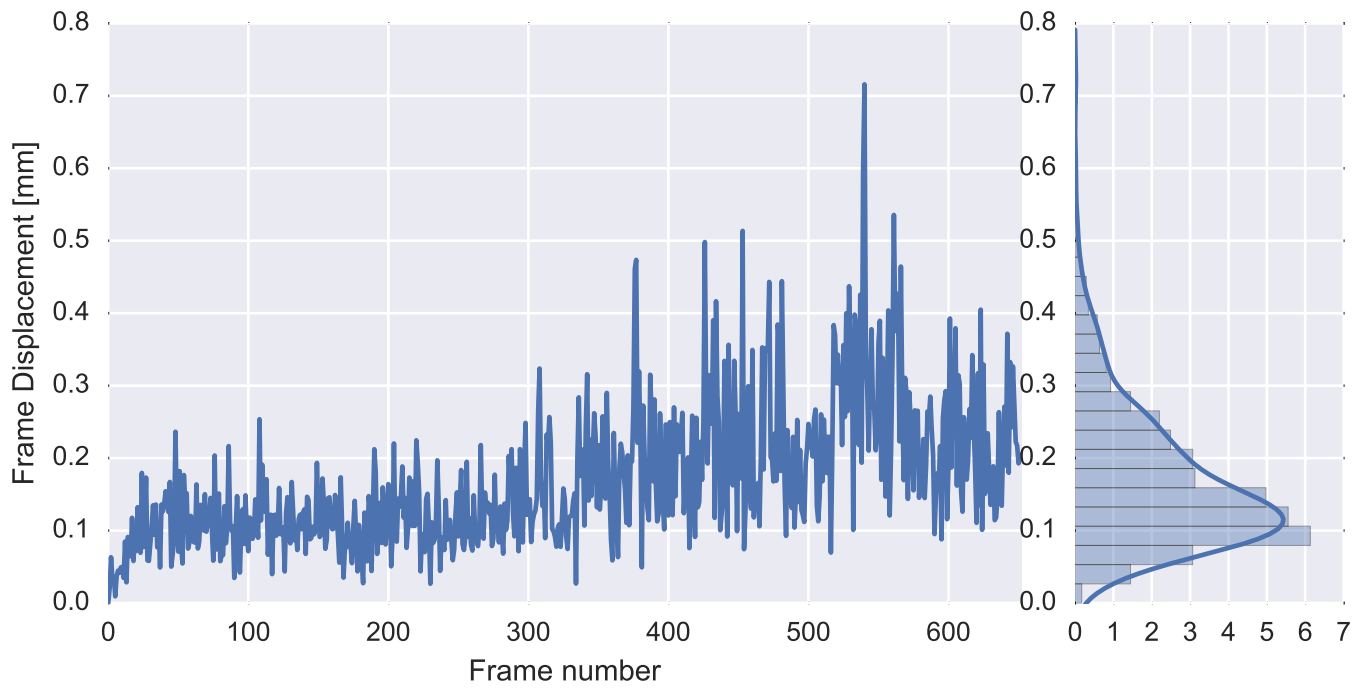

Mean EPI

Brain mask

tSNR

motion

fieldmap correction

coregistration