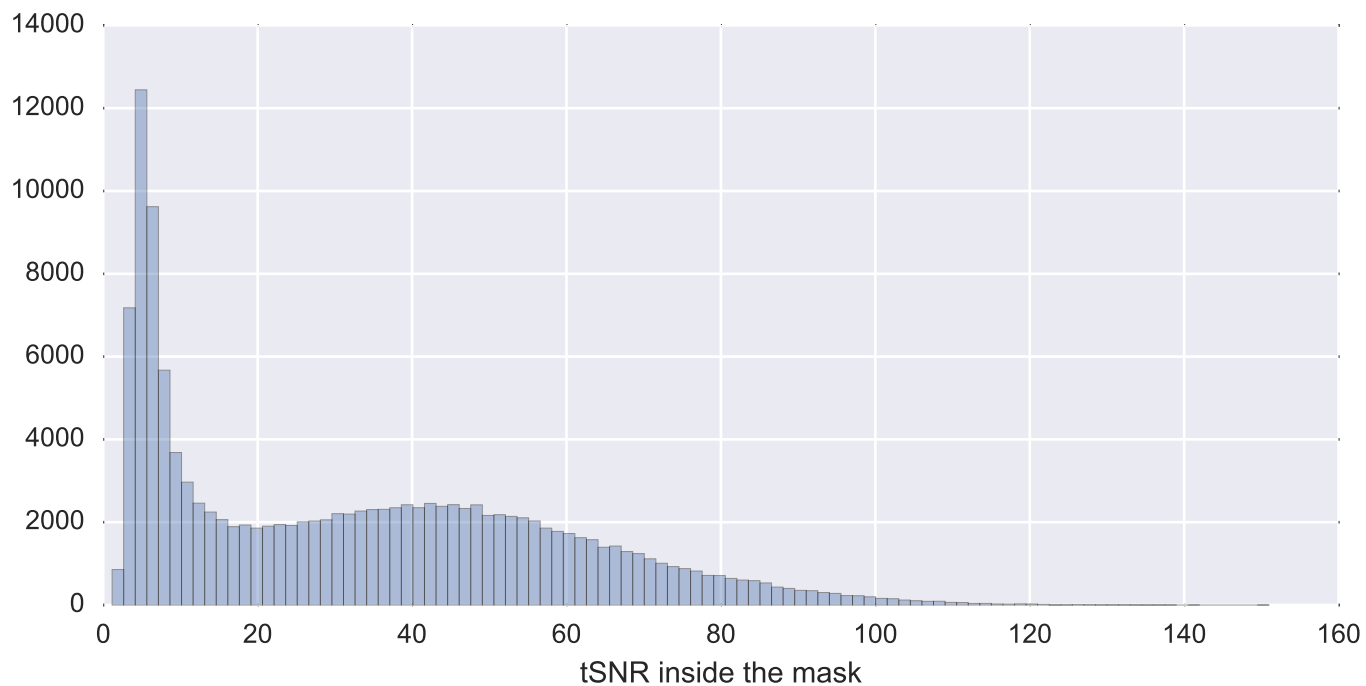

Mean EPI

Brain mask

tSNR

motion

fieldmap correction

coregistration