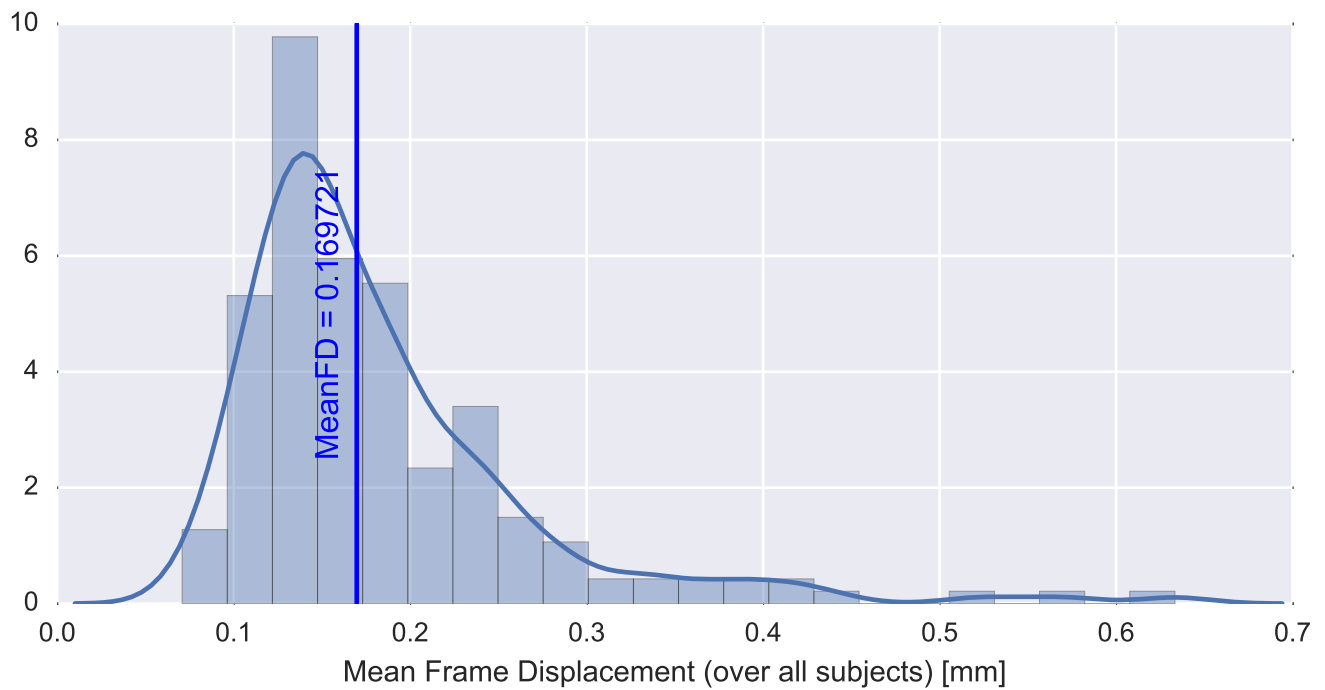

Mean EPI

Brain mask

tSNR

motion

fieldmap correction

coregistration