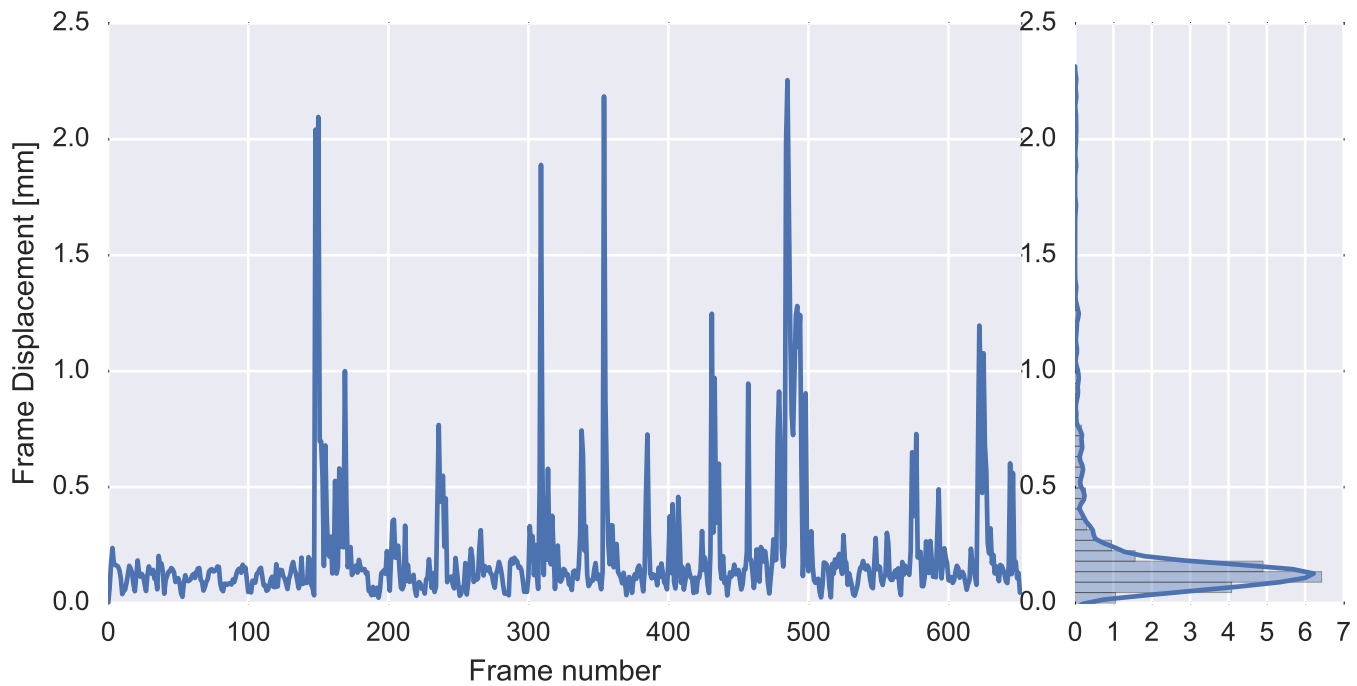

Mean EPI

Brain mask

tSNR

motion

fieldmap correction

coregistration