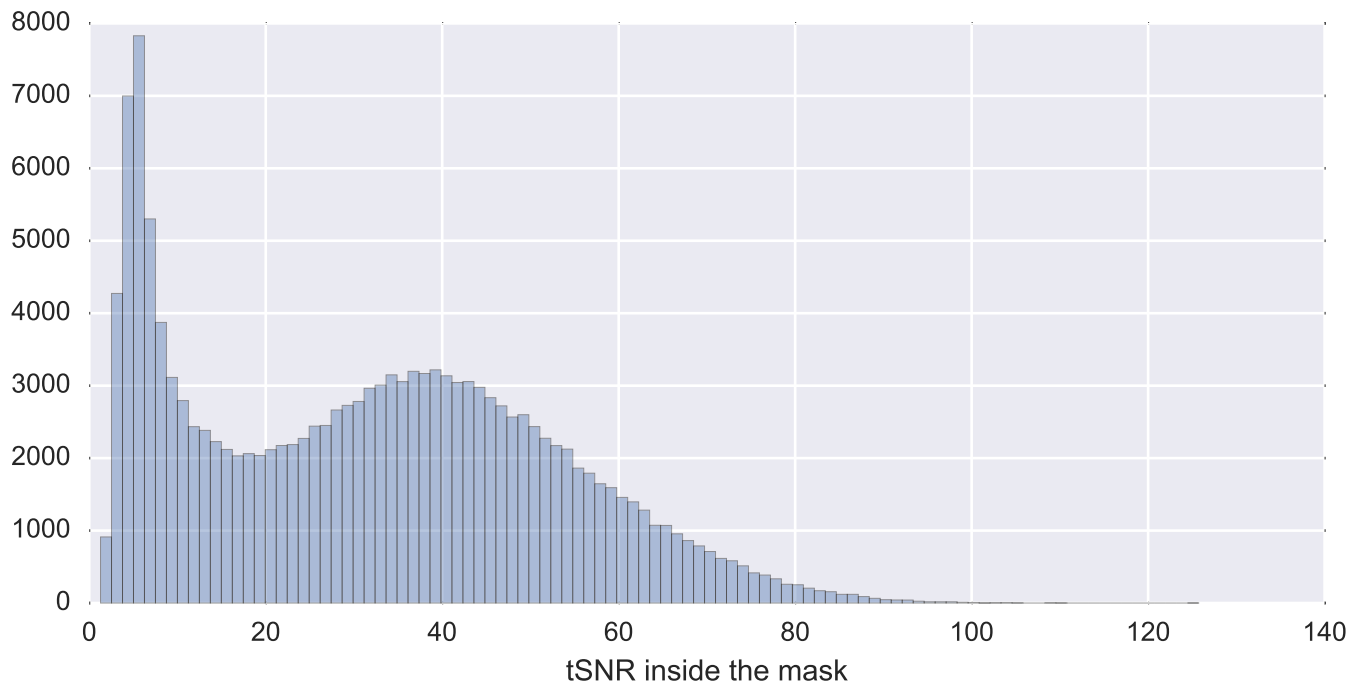

Mean EPI

Brain mask

tSNR

motion

fieldmap correction

coregistration