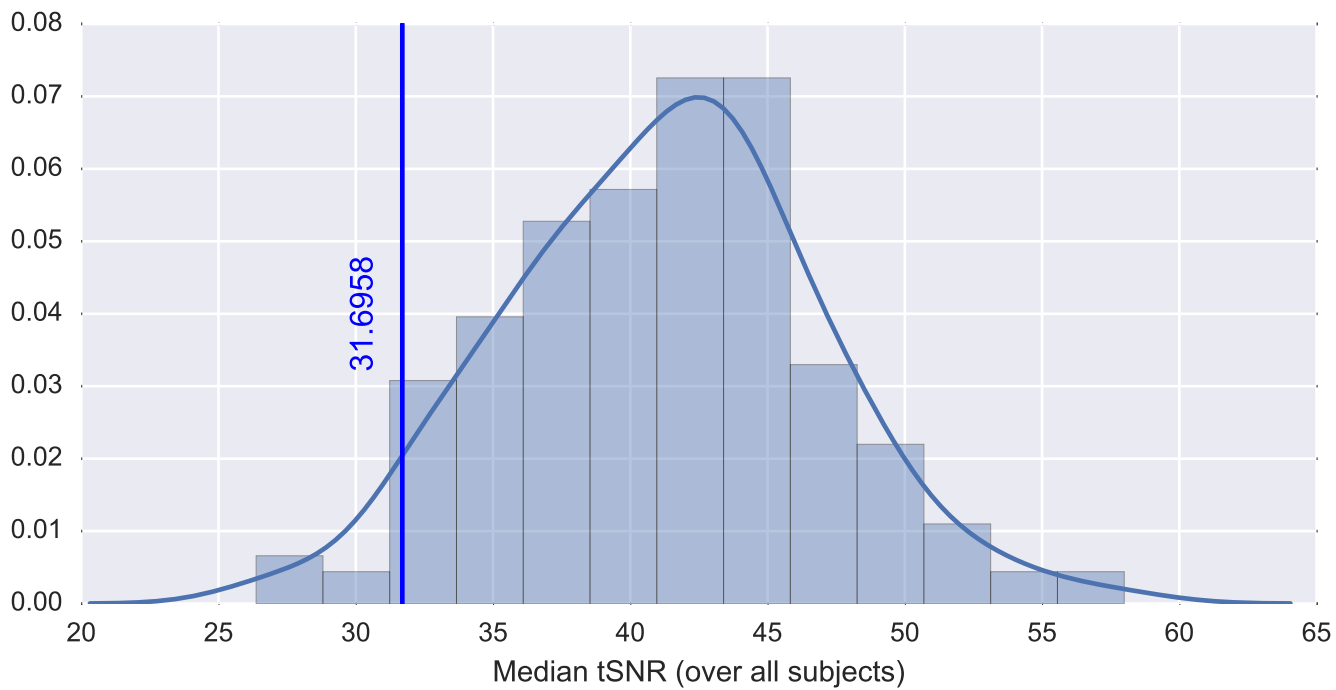

Mean EPI

Brain mask

tSNR

motion

fieldmap correction

coregistration