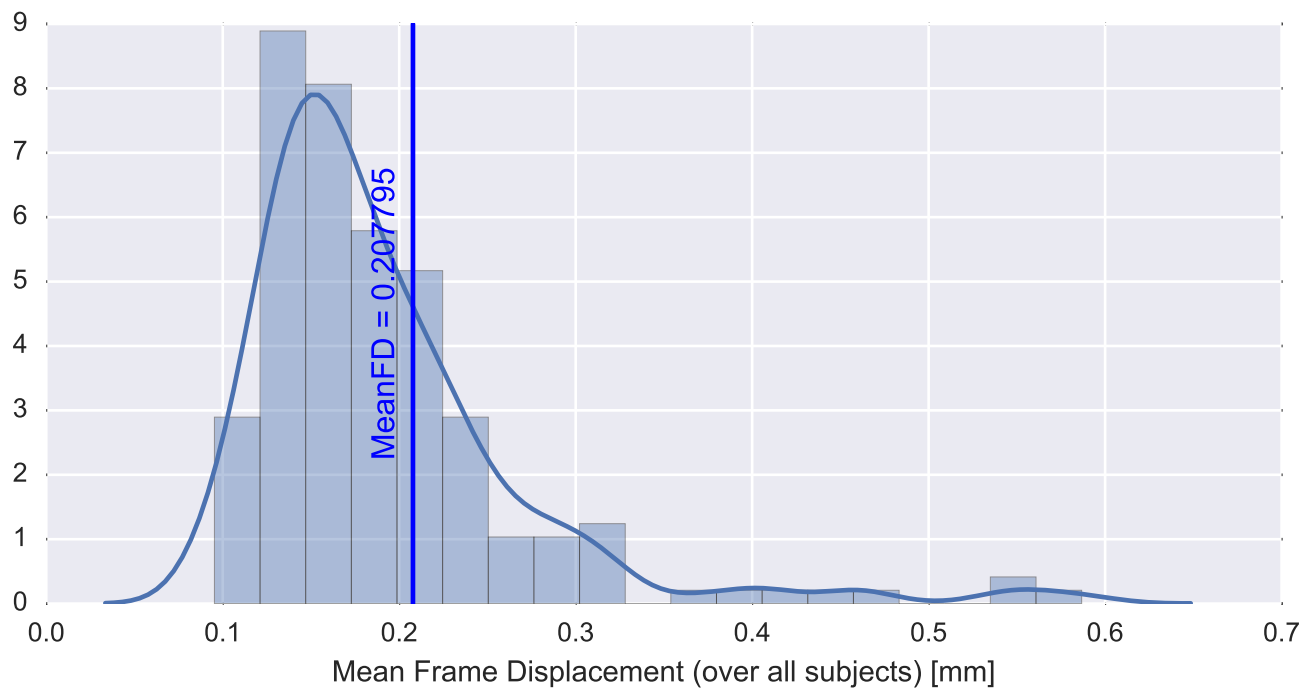

Mean EPI

Brain mask

tSNR

motion

fieldmap correction

coregistration