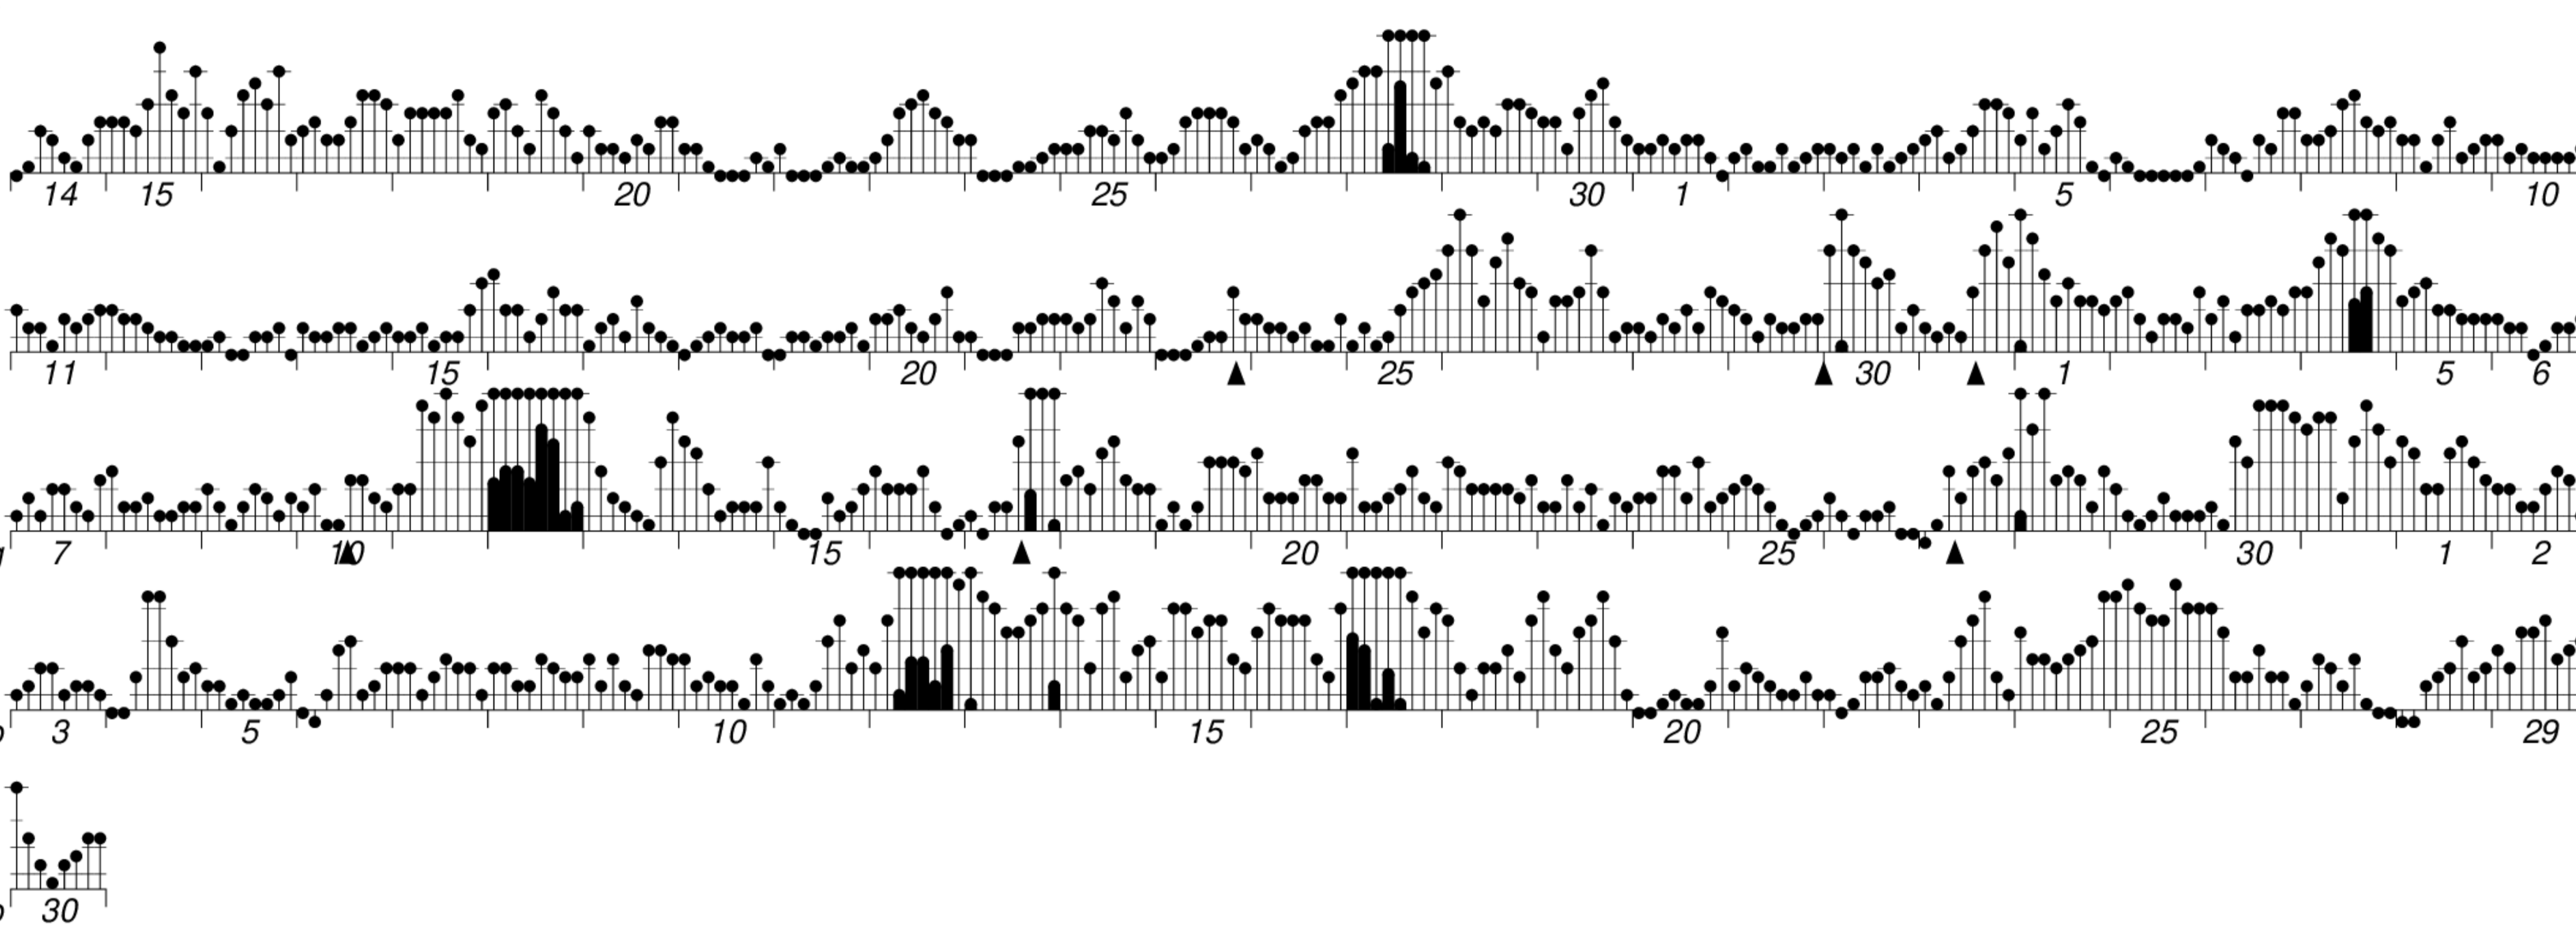

DAYS IN SOLAR ROTATION INTERVAL

1 2 3 4 5 6 7 8 9 10 11 12 13 14 15 16 17 18 19 20 21 22 23 24 25 26 27

ROT.-  
NO.

2603

Jun 14 15 20 25 30 1 5 10 Jul

2604

Jul 11 15 20 25 30 1 5 6 Aug

2605

Aug 7 10 15 20 25 30 1 2 Sep

2606

Sep 3 5 10 15 20 25 29 Sep

2607

Sep 30

KEY

▲ = sudden commencement

GFZ German Research Centre for Geosciences  
**PLANETARY MAGNETIC  
THREE-HOUR-RANGE INDICES**

*Kp till 2024 Sep 30*