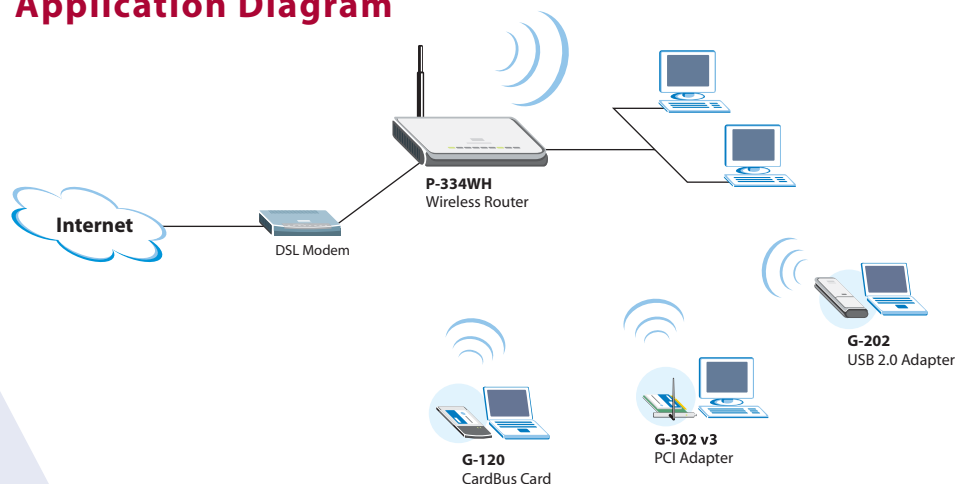

Specifications

Standard

- IEEE 802.3 and 802.3u 10Based-T and 100Based-TX
- IEEE 802.11b/g standard compliant

Memory Size

- 4MB Flash, 16MB DRAM

Firmware Specifications

- MBM v2 for Online Gaming, P2P (BT/eMule) download and MSN video
- Advance Game Search Engine for online game servers
- Pre-defined game list for online games (Updateable)
- Support Router/AP/Station Mode
- Firewall with Stateful Inspection, DoS (Denial of Service) support
- Many-to-one NAT
- Embedded WEB configurator (dual mode version)
- Embedded FTP Server for F/W upgrade and romfile backup and restore
- DHCP client/server
- PPPoE
- PPTP client for authentication
- Dynamic DNS (DynDNS.org)

- UPnP
- WEP/WPA/WPA2
- Wi-Fi Certification

Hardware Specifications

- LAN: Four 10/100Base-T Ethernet, full duplex RJ-45 connector with auto MDI/MDIX support
- WAN: One 10/100Base-T Ethernet, full duplex RJ-45 connector with auto MDI/MDIX support
- Power Supply: 12V AC, 1 A
- Reset Button

System Requirements

- Broadband (cable, DSL, satellite or wireless) Internet service and modem with Ethernet RJ-45 connector
- Ethernet connection (adapter or cable)
- Windows, Mac or Linux based operating system
- Internet Explorer 6.0 or later

Physical Specifications

- Dimensions: 190 (W) x 128 (D) x 33 (H) mm
- Weight: 383 g

Environmental Specifications

- Temperature: 0°C ~ 50°C
- Humidity: 20% ~ 95% (non-condensing)

Application Diagram

For more product information, visit us on the web www.ZyXEL.com

Corporate Headquarters
ZyXEL Communications Corp.
Tel: +886-3-578-3942
Fax: +886-3-578-2439
Email: sales@zyxel.com.tw
<http://www.zyxel.com>
<http://www.zyxel.com.tw>

ZyXEL Ukraine
Tel: +380 44 494 49 31
Fax: +380 44 494 49 32
Email: sales@ua.zyxel.com
<http://www.ua.zyxel.com>