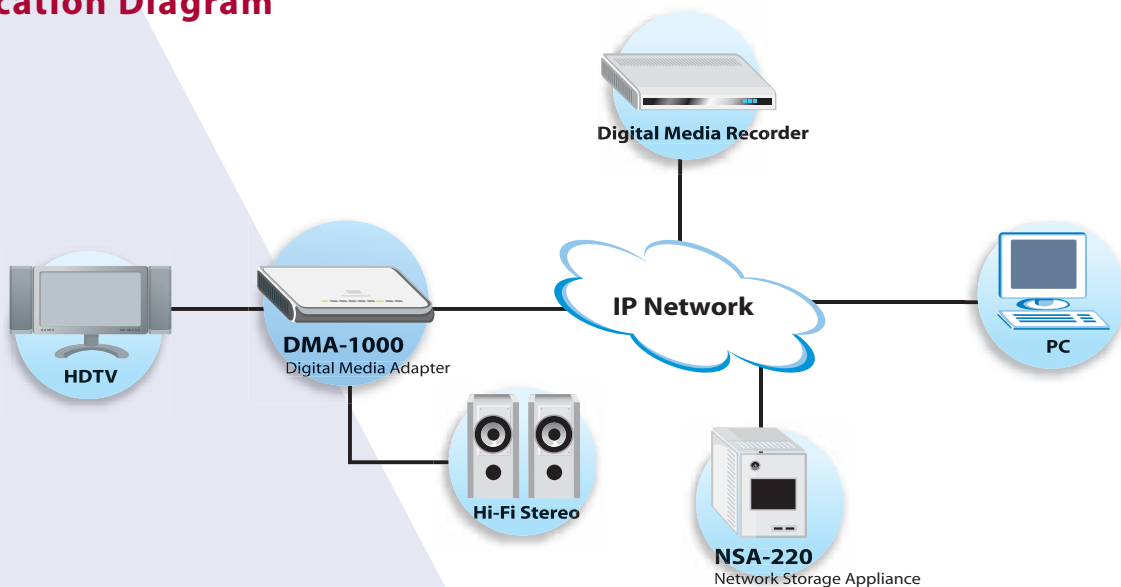

Benefits

Entertainment in Living Room Comfort

With DMA-1000, files can be transferred from the home computer to TV or stereo via LAN or USB ports. ZyXEL DMA-1000 allows users to make computer files available for big-screen TVs or home stereo systems, instead of small computer monitors, to display photos or videos. The DMA-1000 lets users to truly take advantage of home entertainment system, and to share video, photos or music with friends and family in living room comfort.

Hassle-Free Digital Home Setup

ZyXEL DMA-1000 follows Digital Living Network Alliance (DLNA) guidelines to access PC contents with Microsoft® Windows Media Connect™ control for a hassle-free setup process. DLNA allows you to easily set up a home entertainment system with devices from different manufacturers, and Windows Media Connect™ supports interoperability standards such as UPnP, HTTP and DLNA. Simply share folders with digital contents, activate DMA-1000 through Microsoft® Windows Media Connect™ on the PC, and digital enjoyment is there. Setting up a home entertainment system can't be any easier.

Interface

- RJ 45 LAN Port
- USB 2.0
- IR Receiver

Video & Audio Output

- HDMI
- S-Video
- Stereo RCA Audio Jacks (Left, Right)
- SPDIF Digital Audio

Video Format Support

- WMV
- AVI
- MPEG 1/2/4
- Xvid

Music Format Support

Certificate

- HDMI, DLNA

Application Diagram

For more product information, visit us on the web www.ZyXEL.com