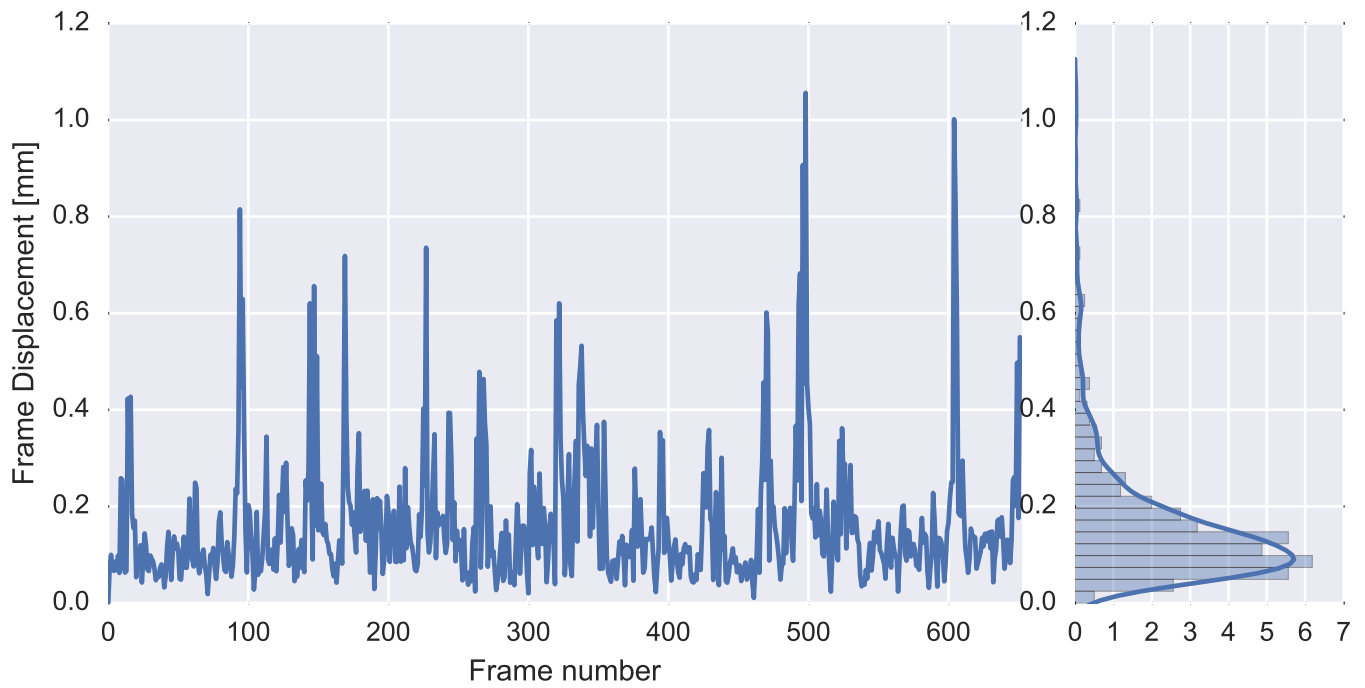

Mean EPI

Brain mask

tSNR

motion

fieldmap correction

coregistration