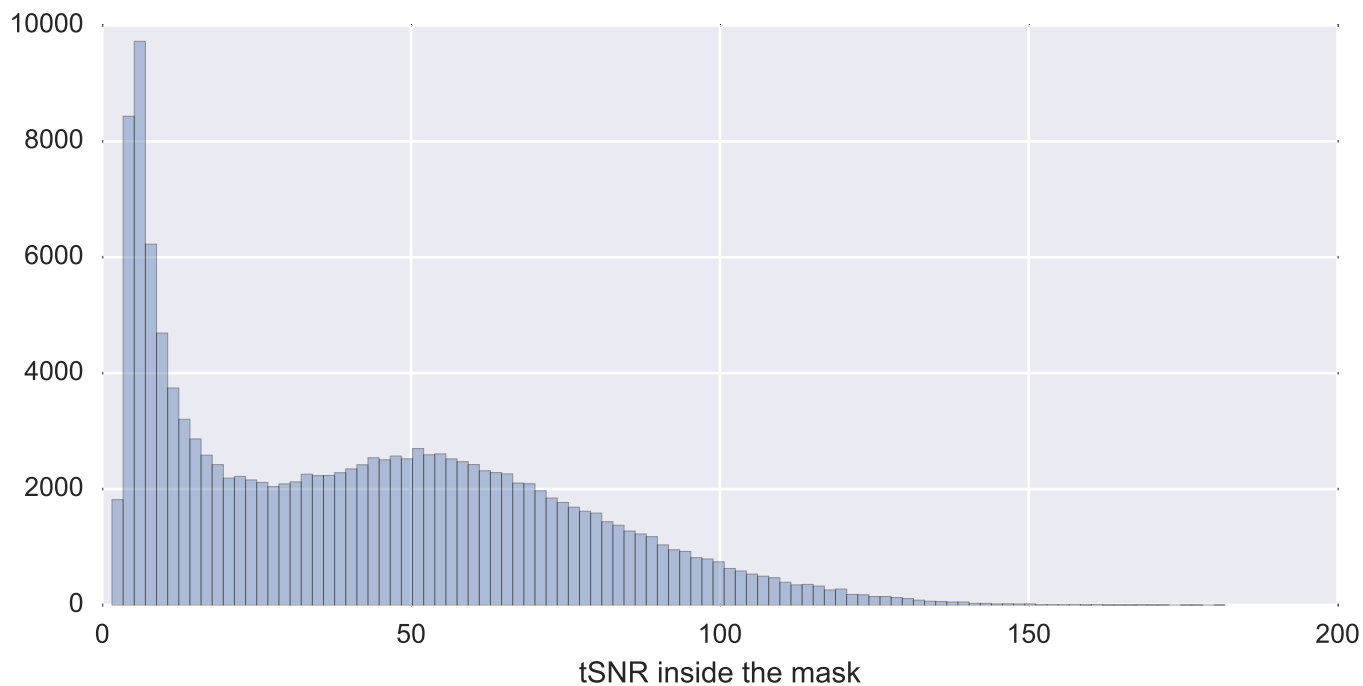

Mean EPI

Brain mask

tSNR

motion

fieldmap correction

coregistration