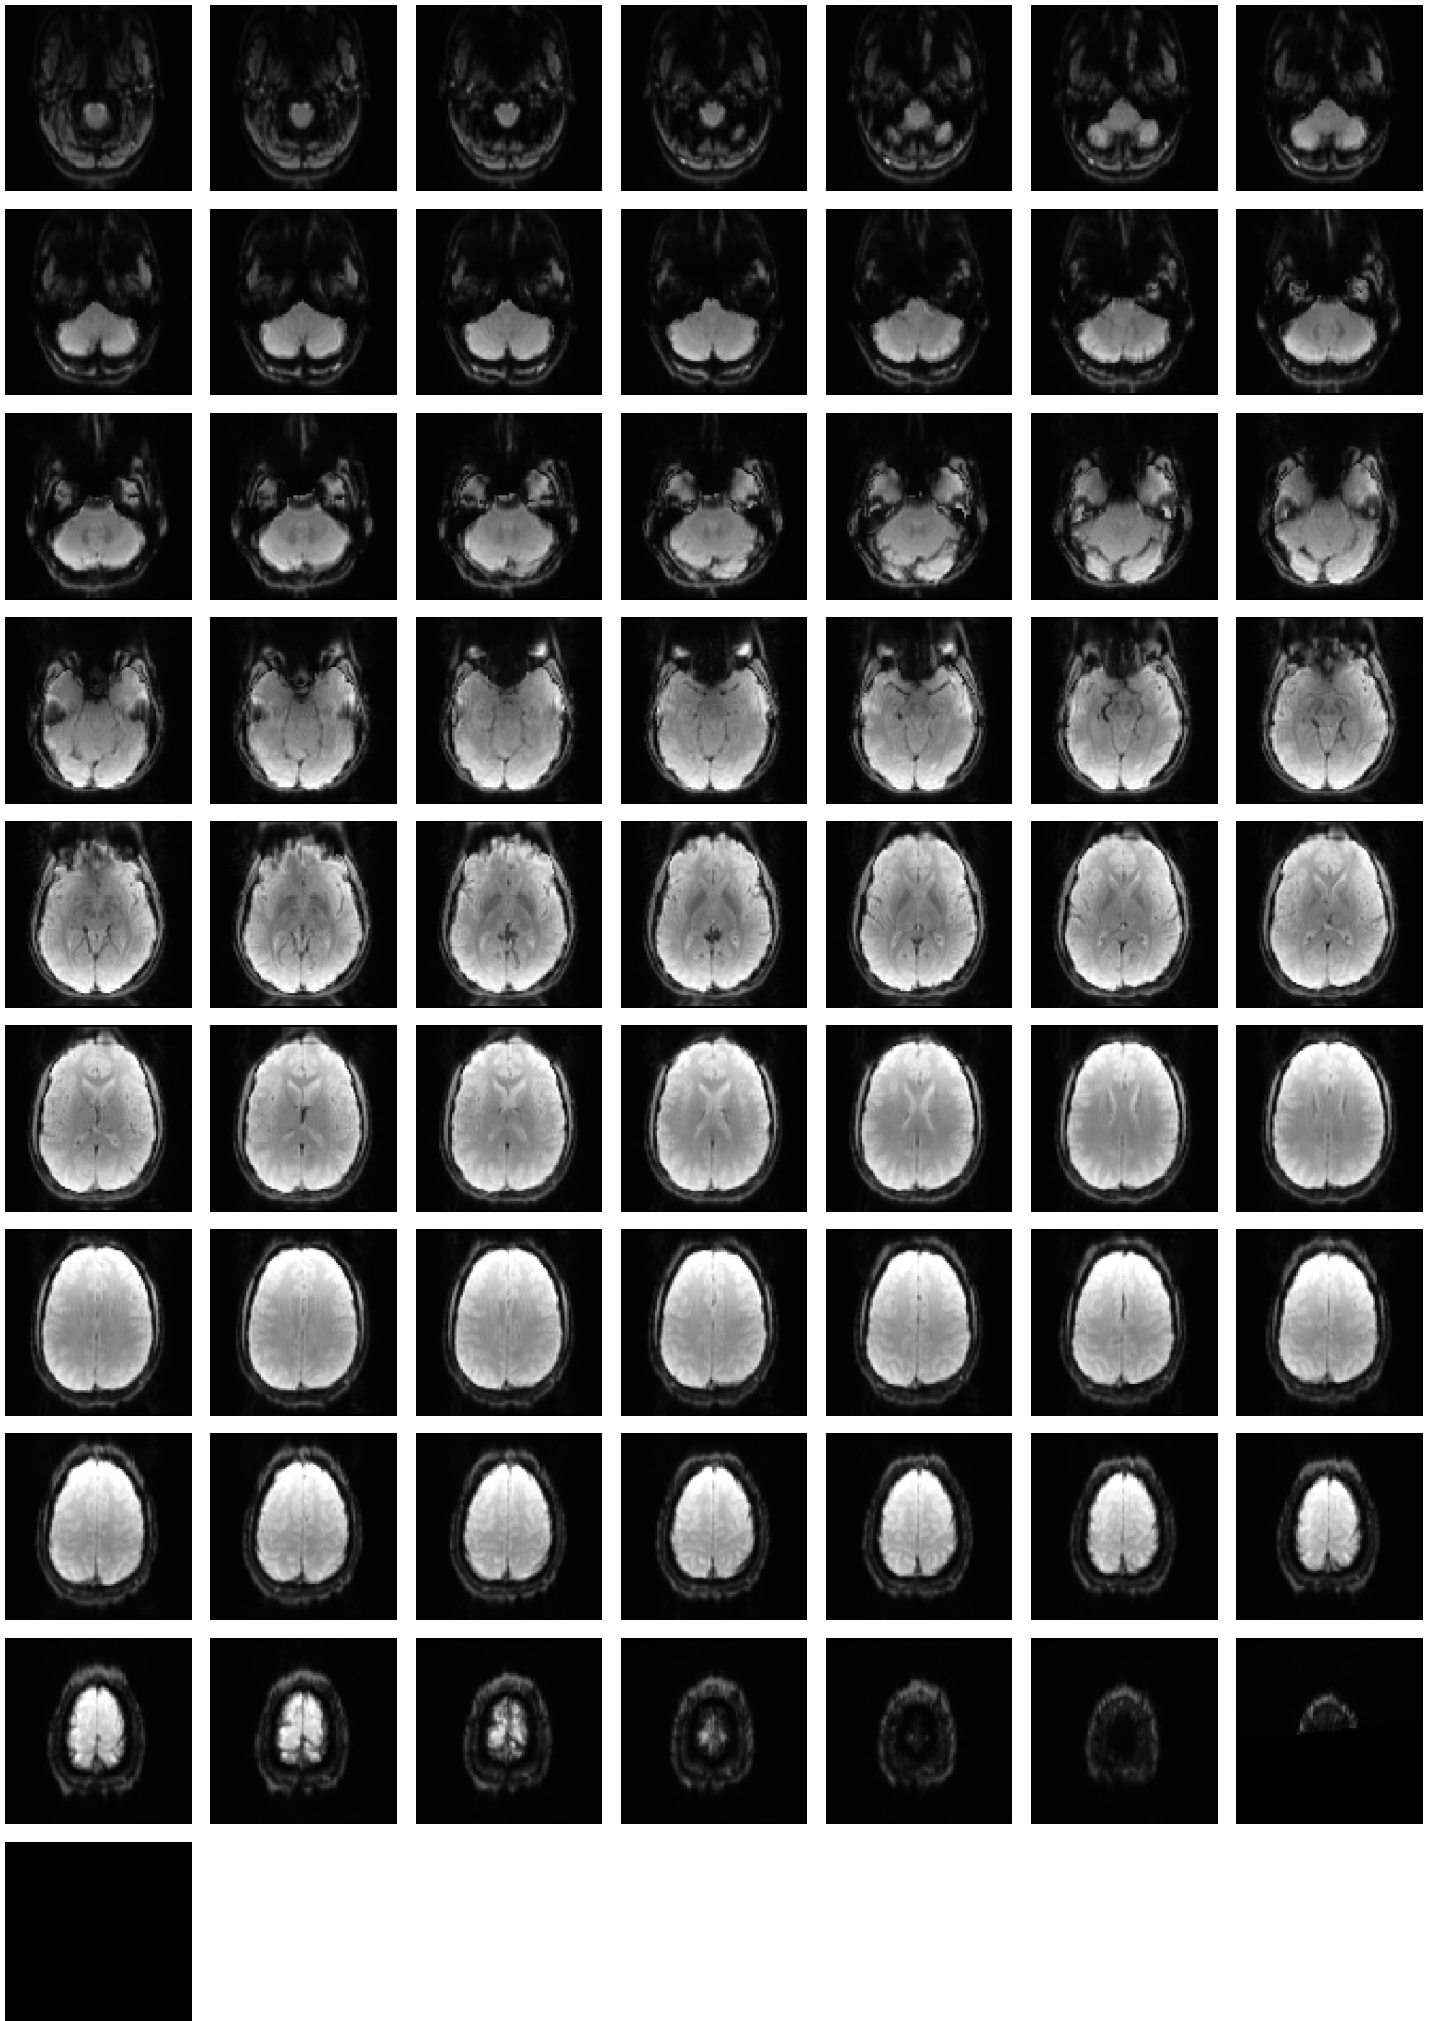

Mean EPI

Brain mask

tSNR

motion

fieldmap correction

coregistration