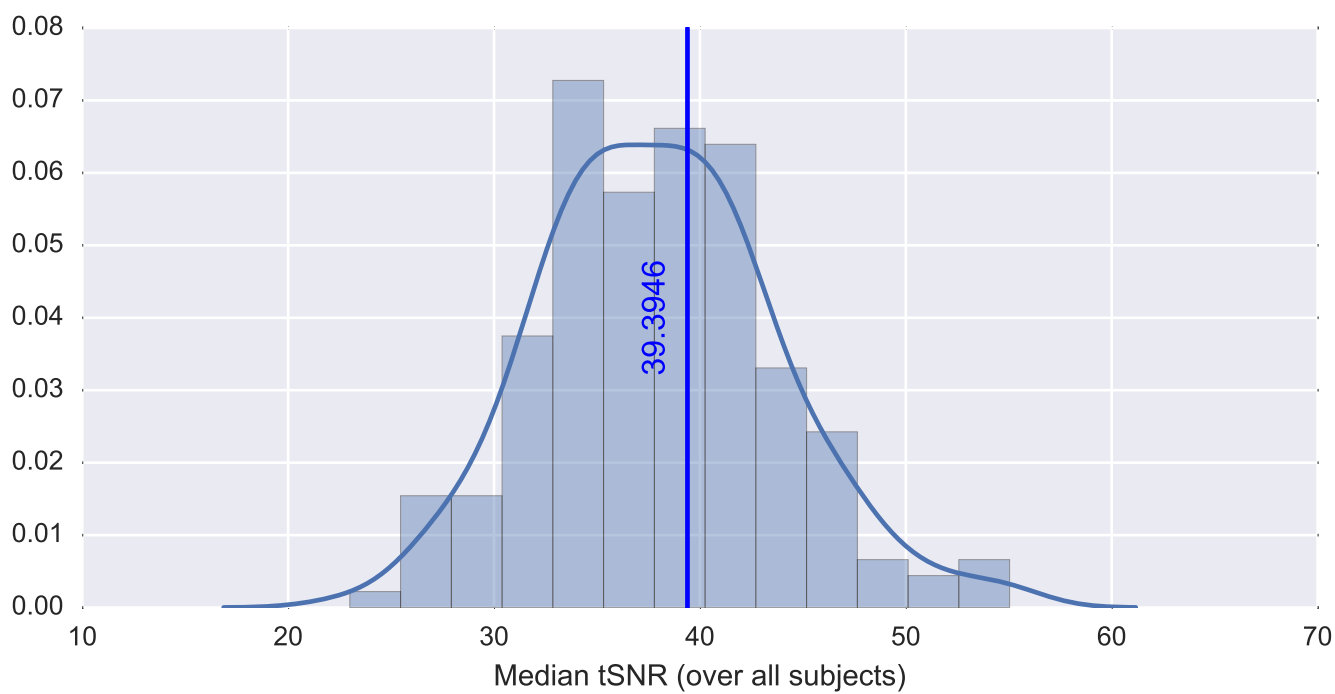

Mean EPI

Brain mask

tSNR

motion

fieldmap correction

coregistration