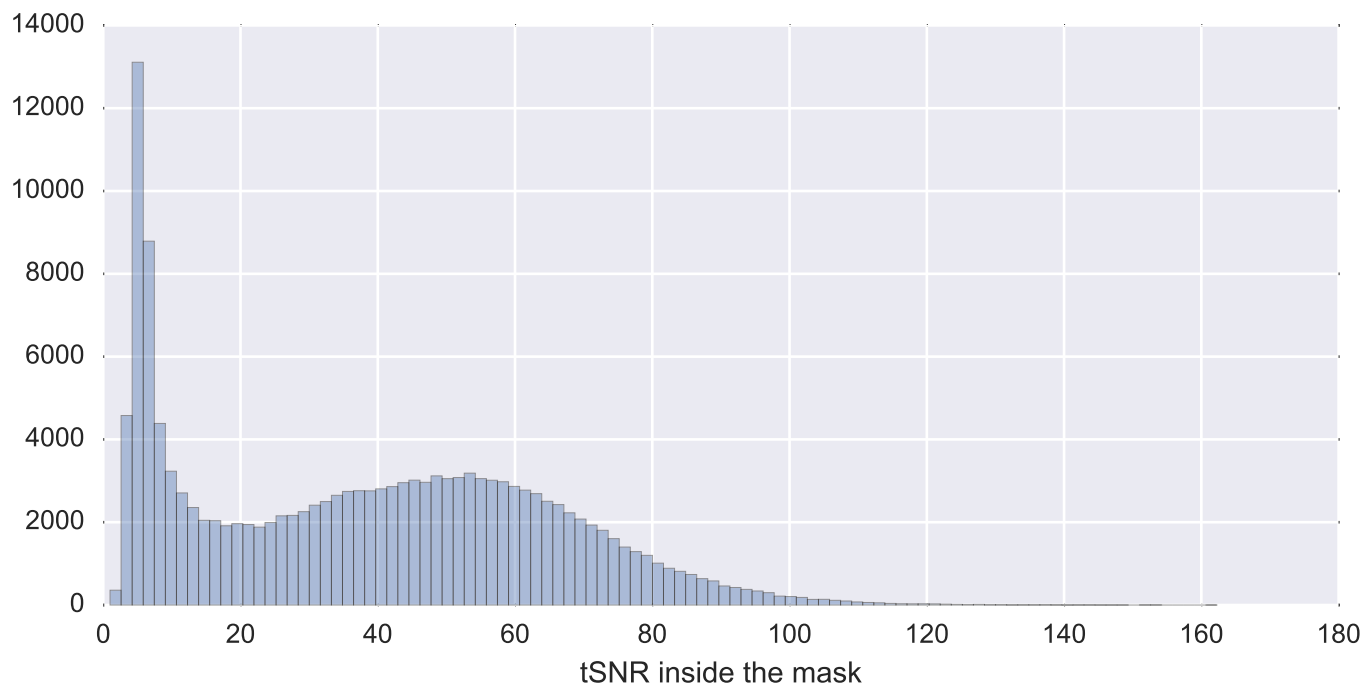

Mean EPI

Brain mask

tSNR

motion

fieldmap correction

coregistration