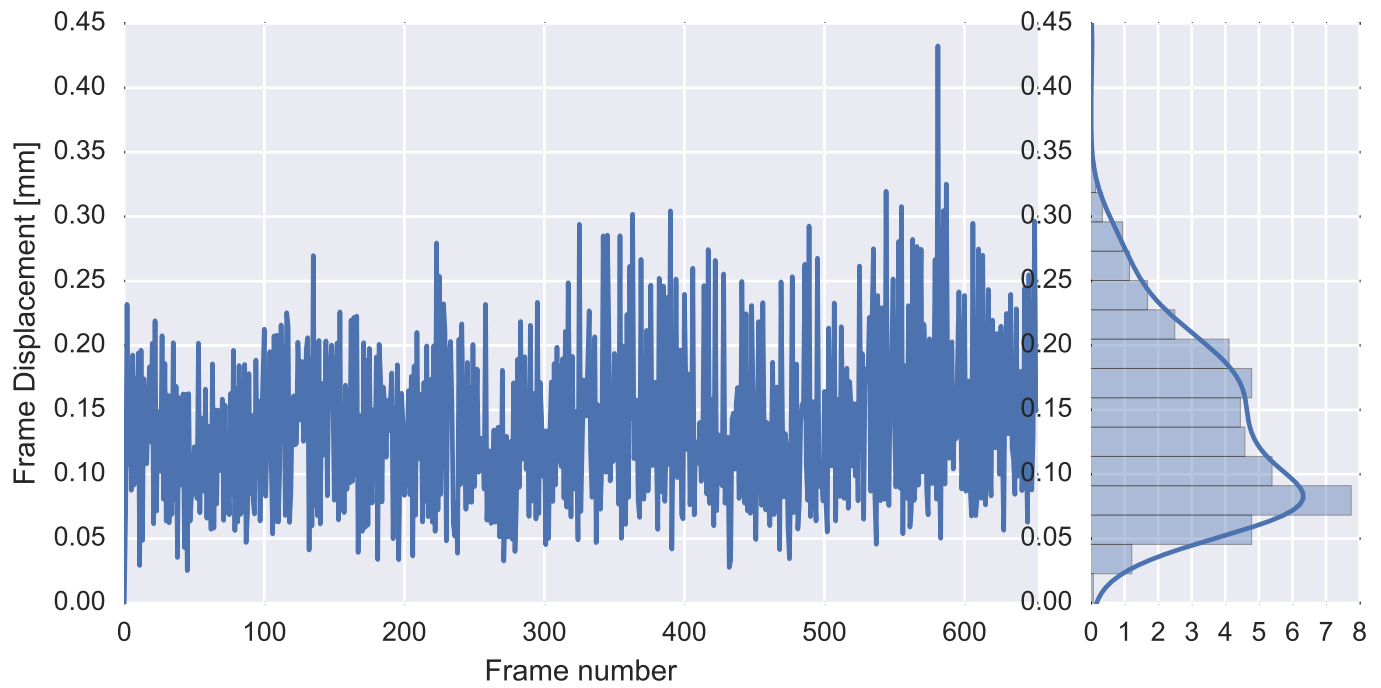

Mean EPI

Brain mask

tSNR

motion

fieldmap correction

coregistration