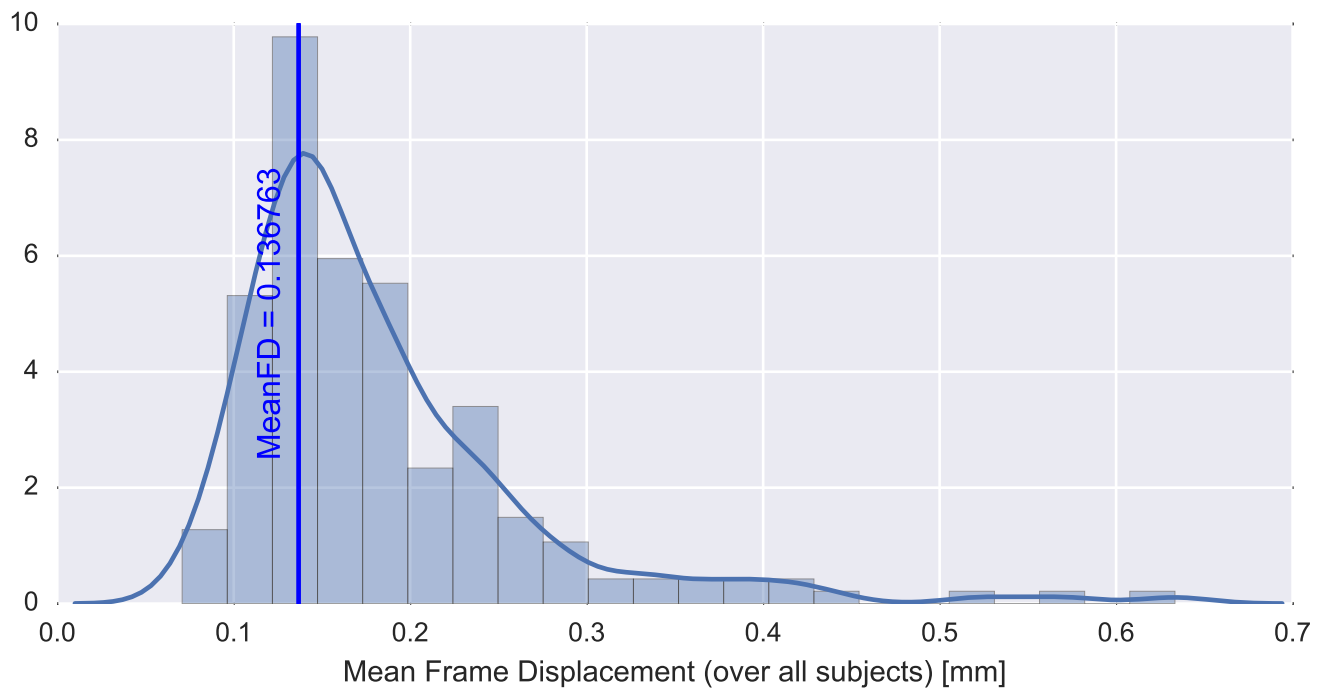

Mean EPI

Brain mask

tSNR

motion

fieldmap correction

coregistration