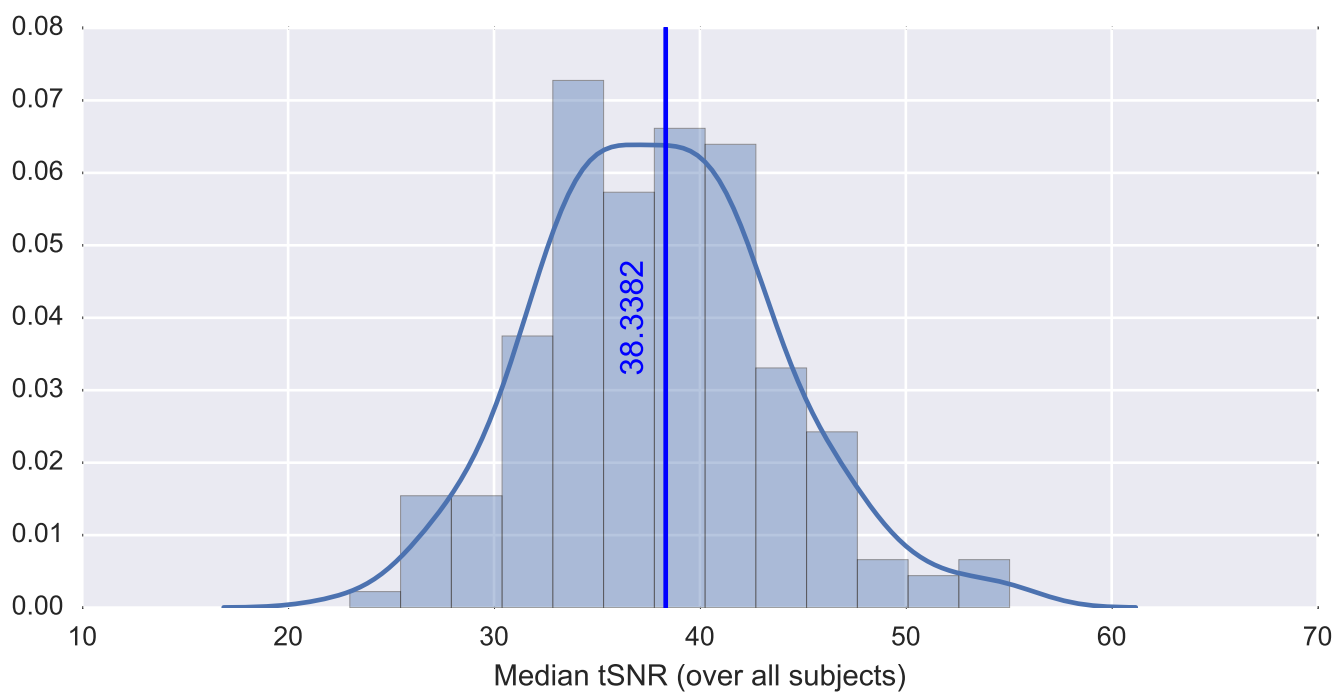

Mean EPI

Brain mask

tSNR

motion

fieldmap correction

coregistration