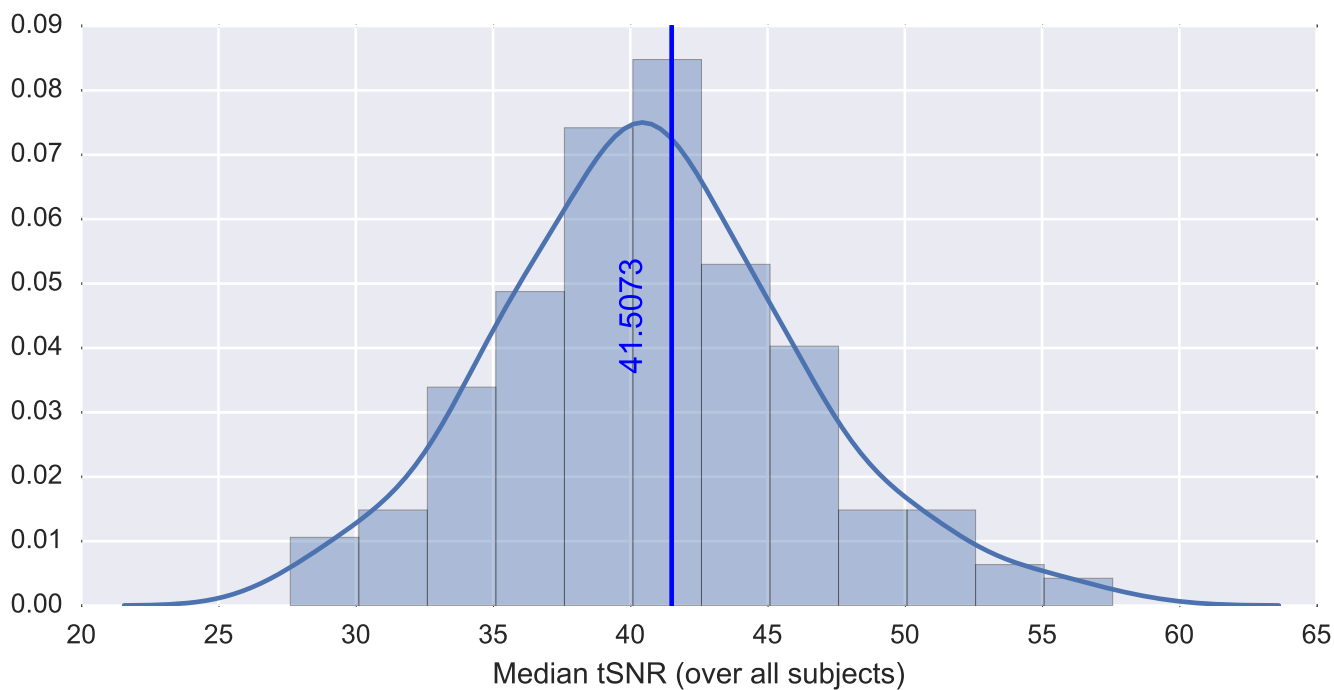

Mean EPI

Brain mask

tSNR

motion

fieldmap correction

coregistration