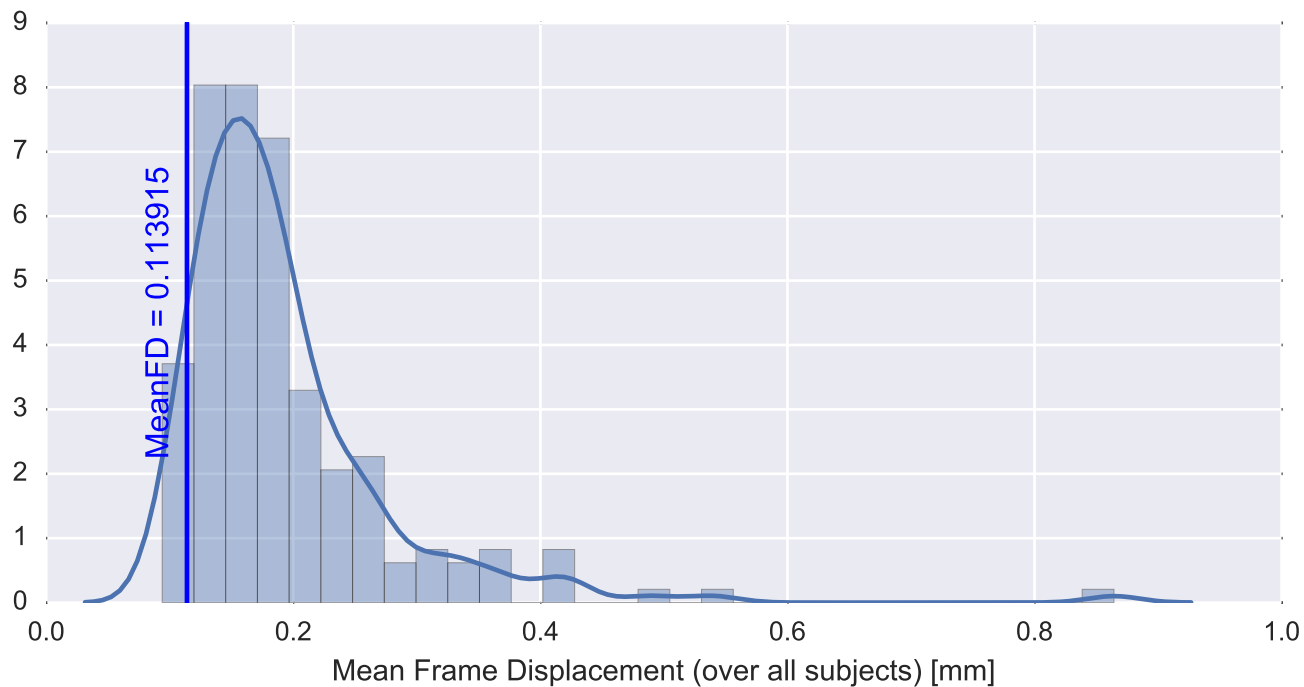

Mean EPI

Brain mask

tSNR

motion

fieldmap correction

coregistration