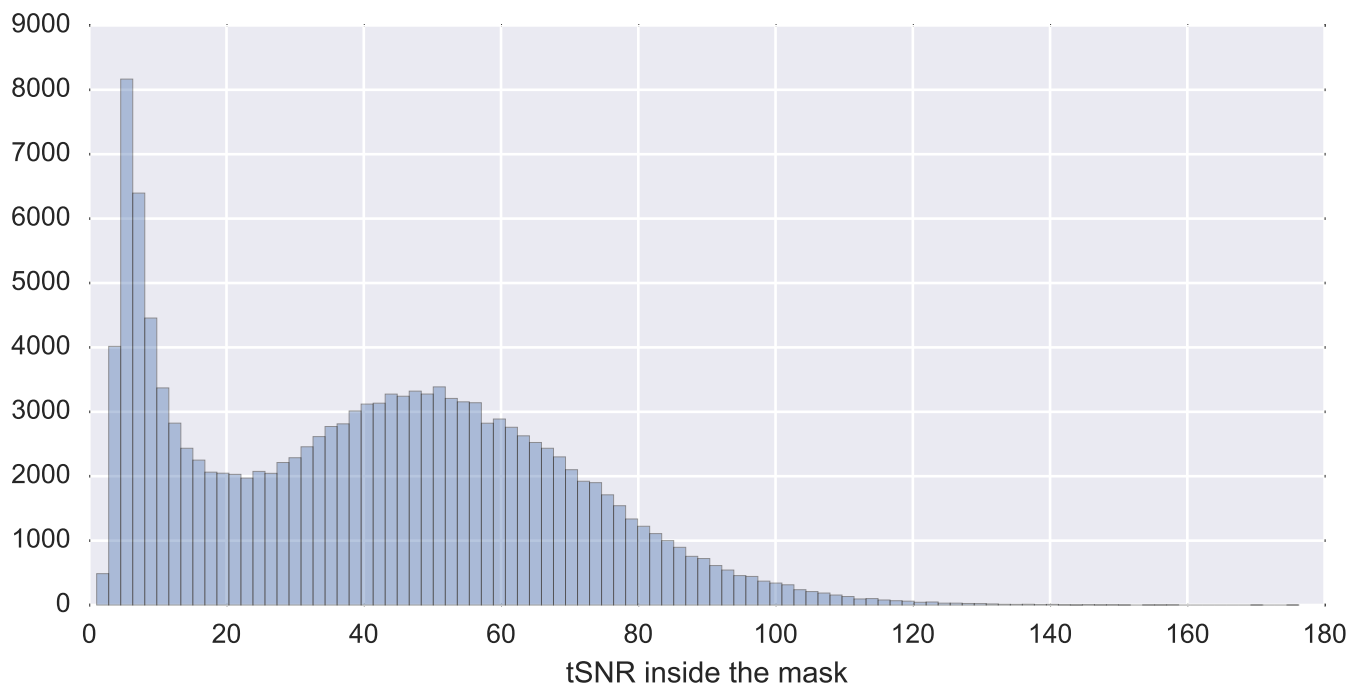

Mean EPI

Brain mask

tSNR

motion

fieldmap correction

coregistration