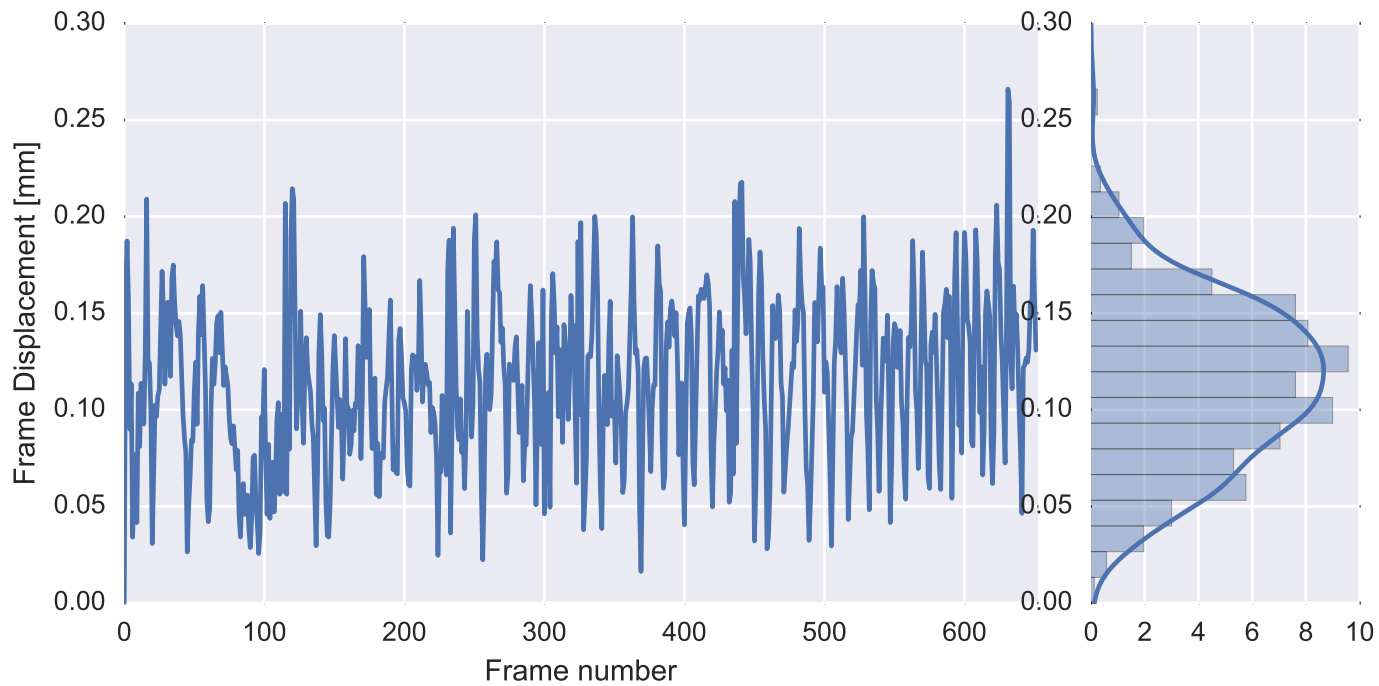

Mean EPI

Brain mask

tSNR

motion

fieldmap correction

coregistration