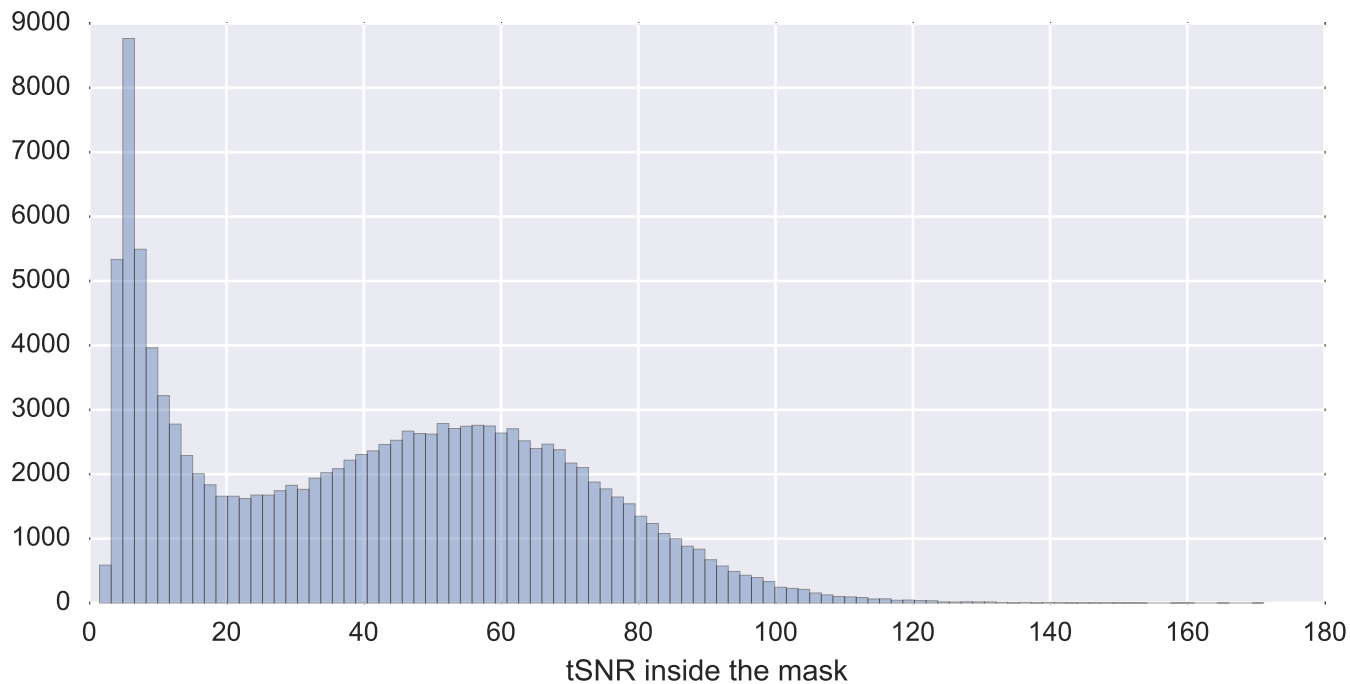

Mean EPI

Brain mask

tSNR

motion

fieldmap correction

coregistration