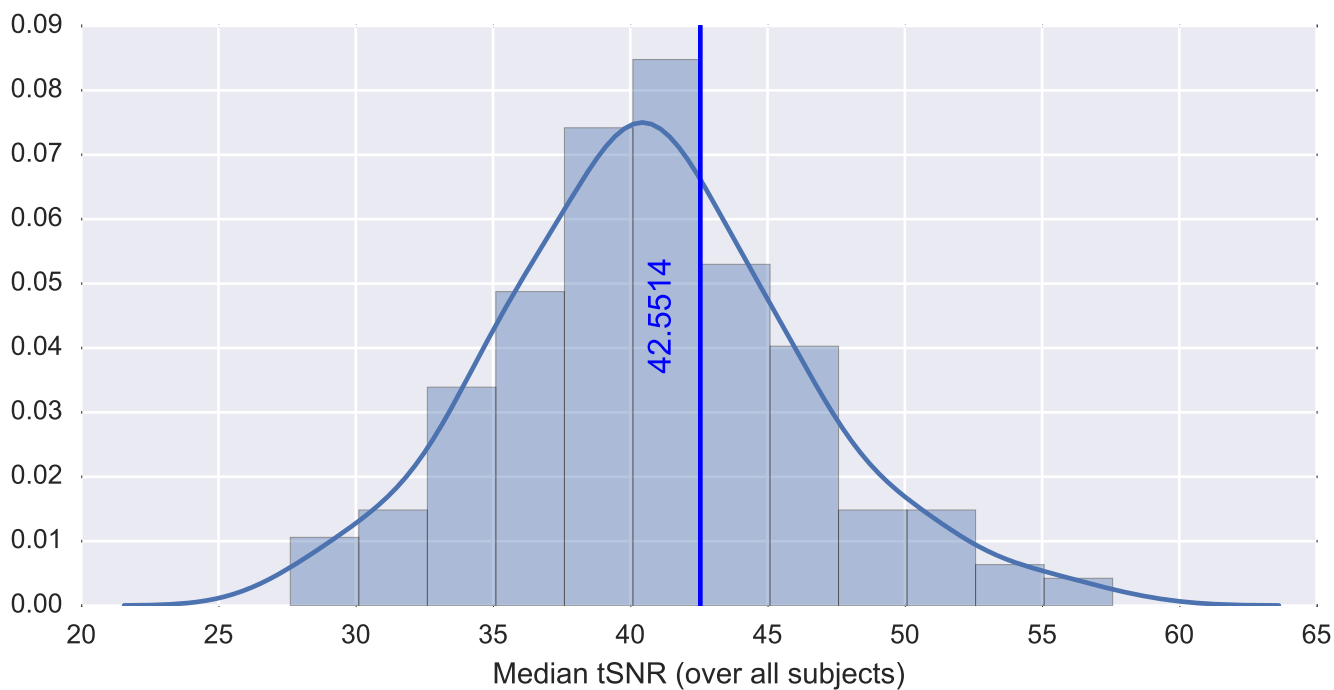

Mean EPI

Brain mask

tSNR

motion

fieldmap correction

coregistration