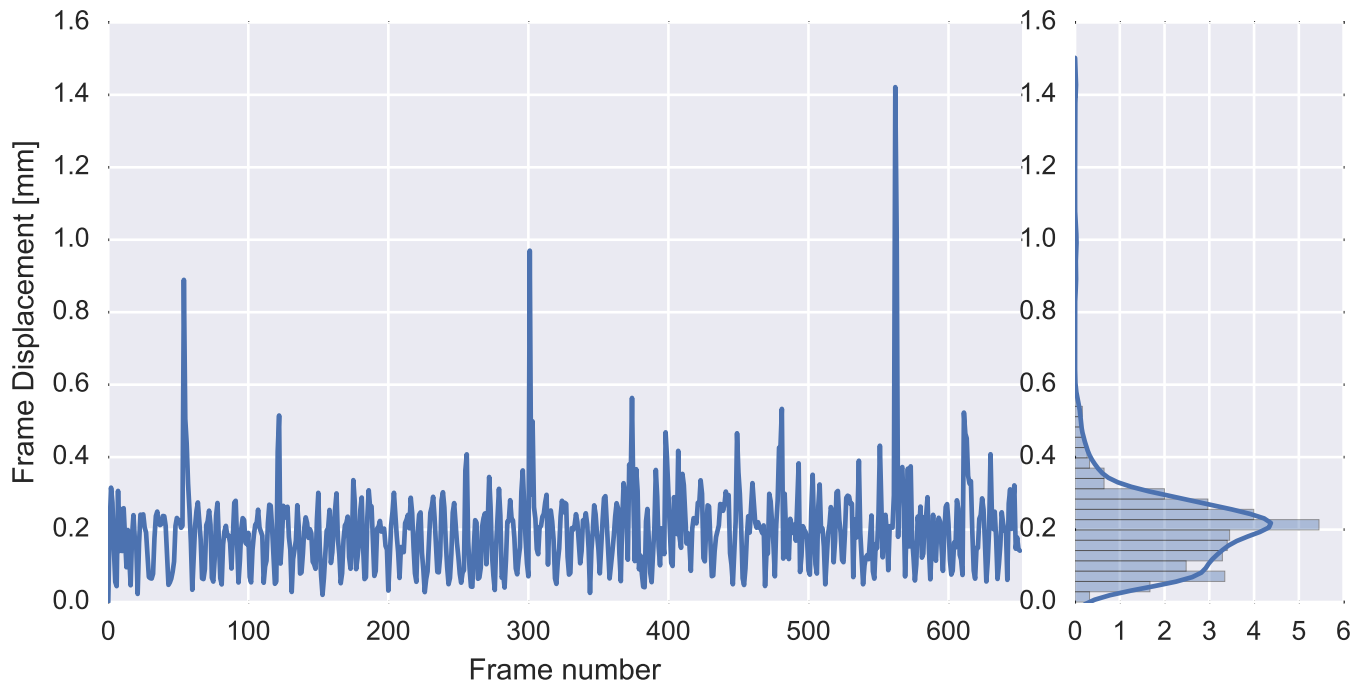

Mean EPI

Brain mask

tSNR

motion

fieldmap correction

coregistration