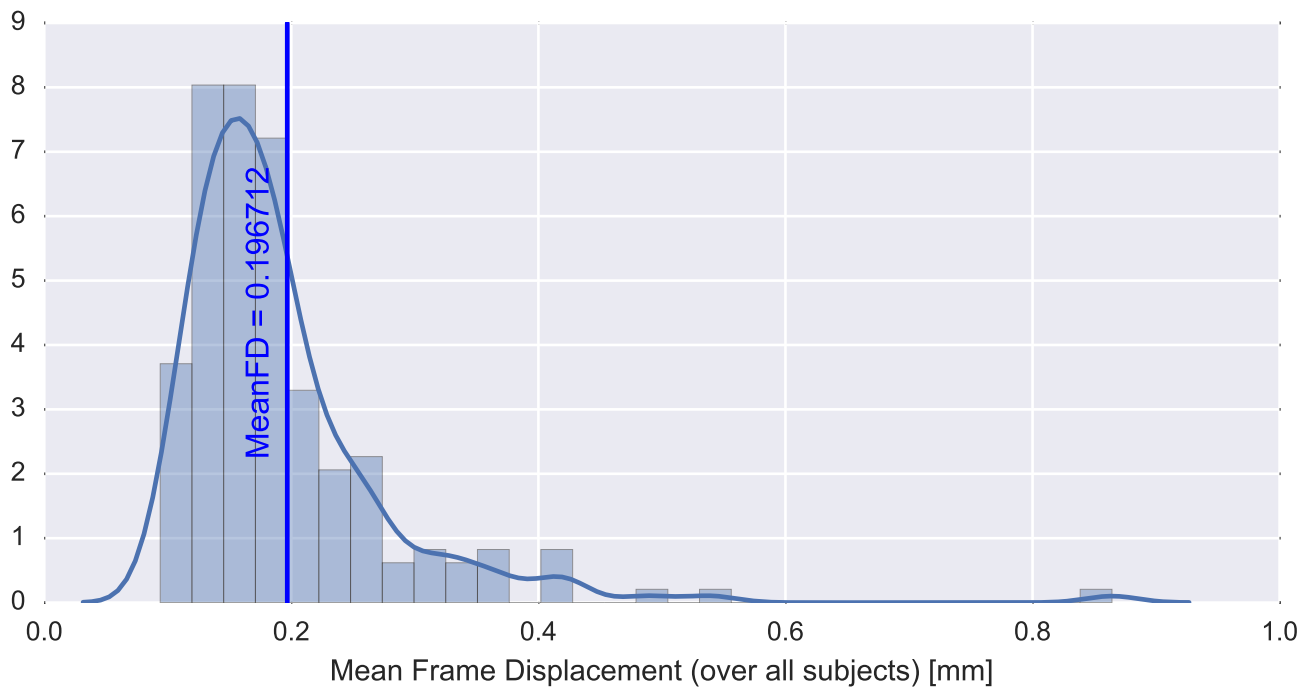

Mean EPI

Brain mask

tSNR

motion

fieldmap correction

coregistration