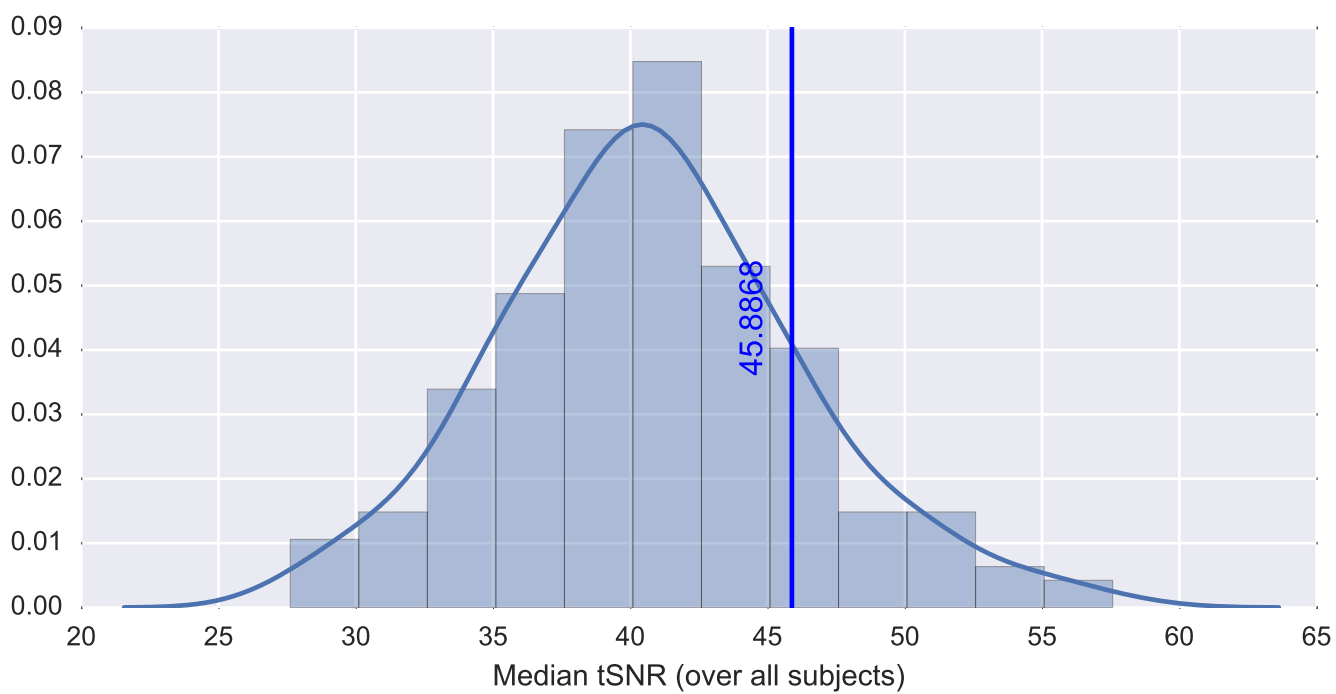

Mean EPI

Brain mask

tSNR

motion

fieldmap correction

coregistration