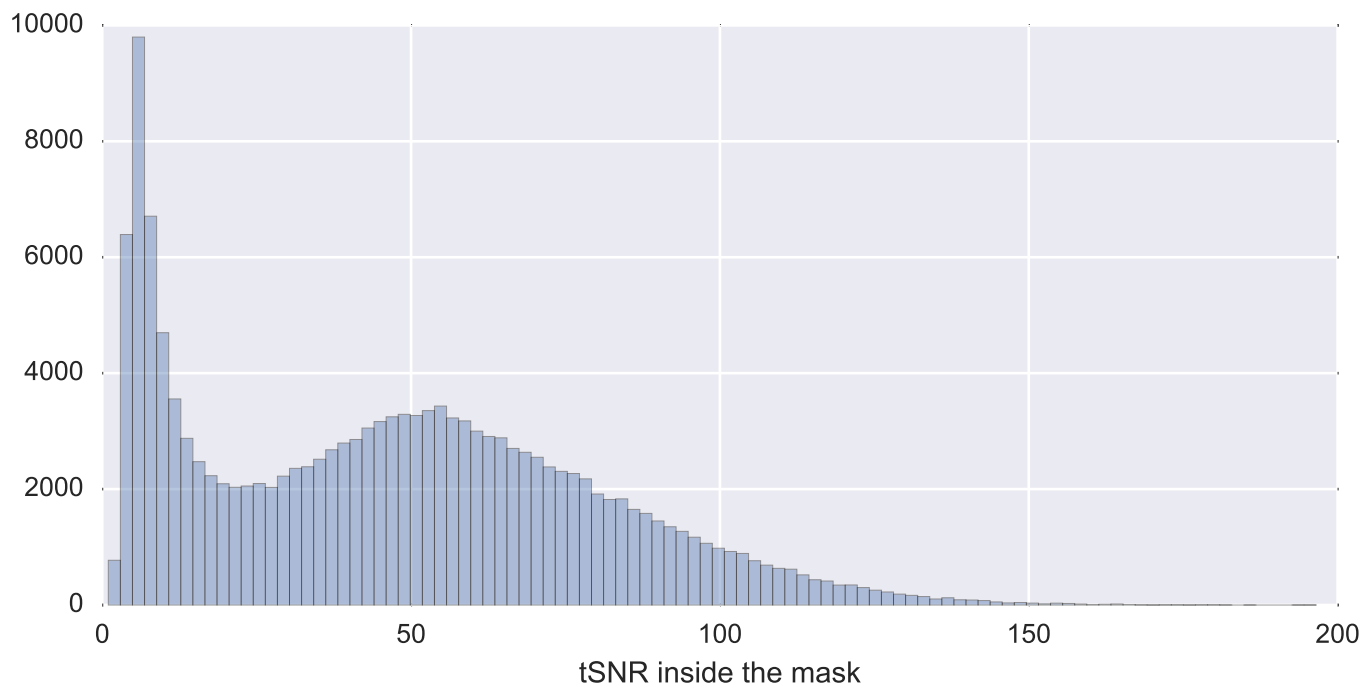

Mean EPI

Brain mask

tSNR

motion

fieldmap correction

coregistration