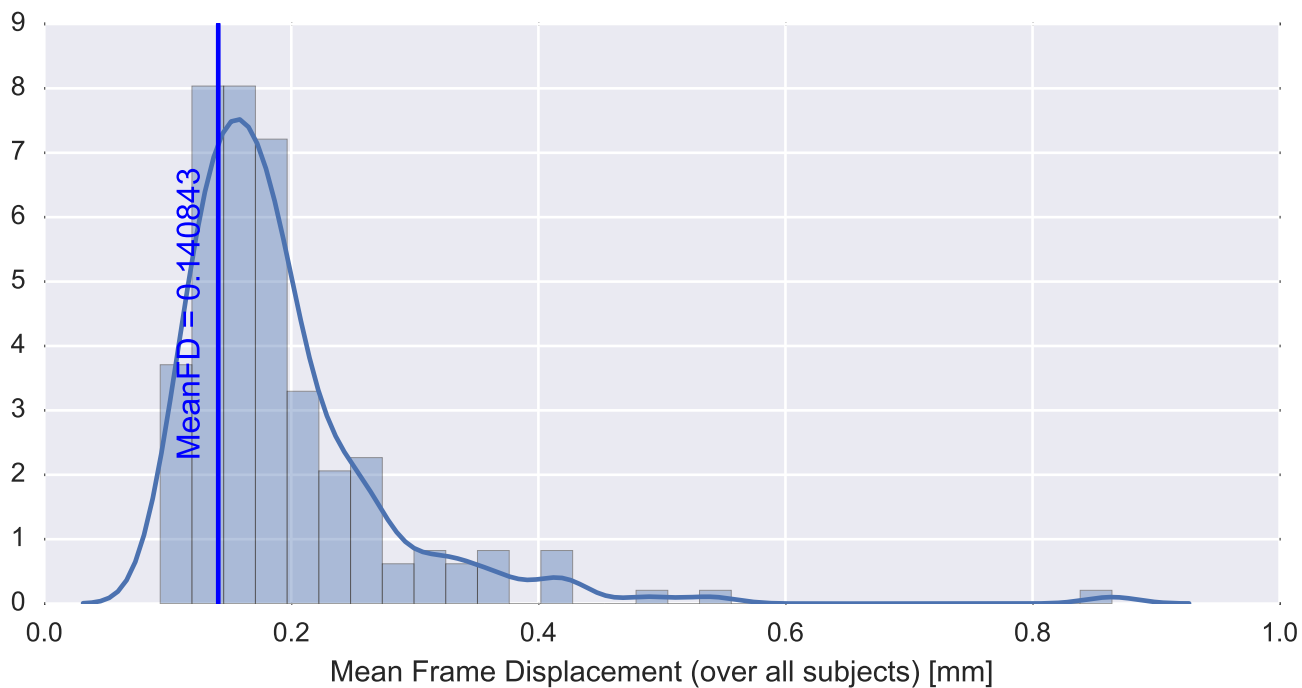

Mean EPI

Brain mask

tSNR

motion

fieldmap correction

coregistration