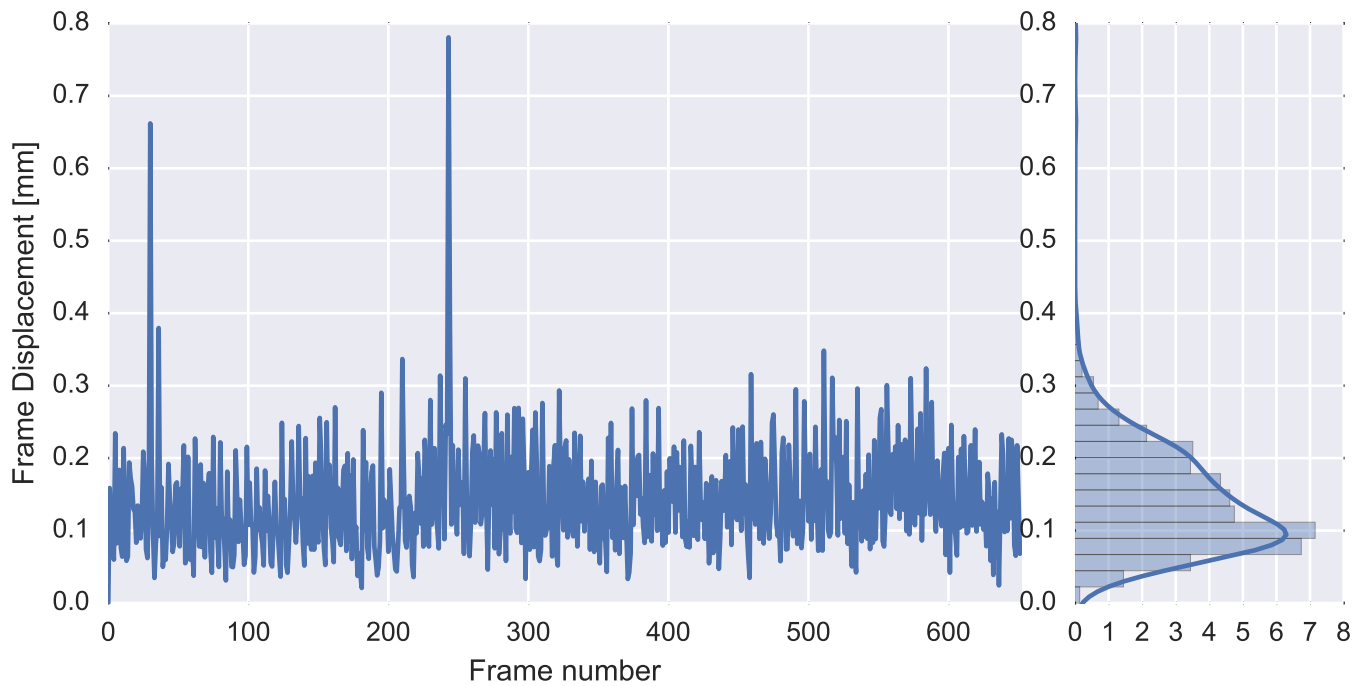

Mean EPI

Brain mask

tSNR

motion

fieldmap correction

coregistration