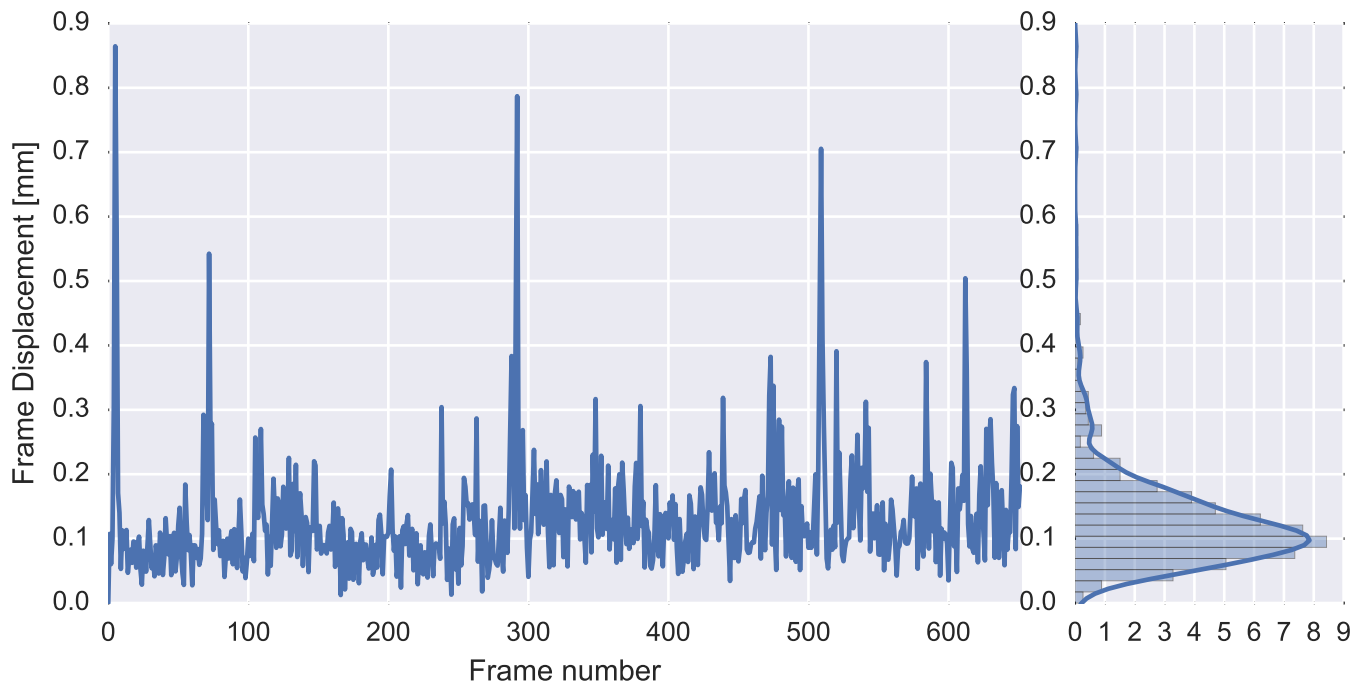

Mean EPI

Brain mask

tSNR

motion

fieldmap correction

coregistration