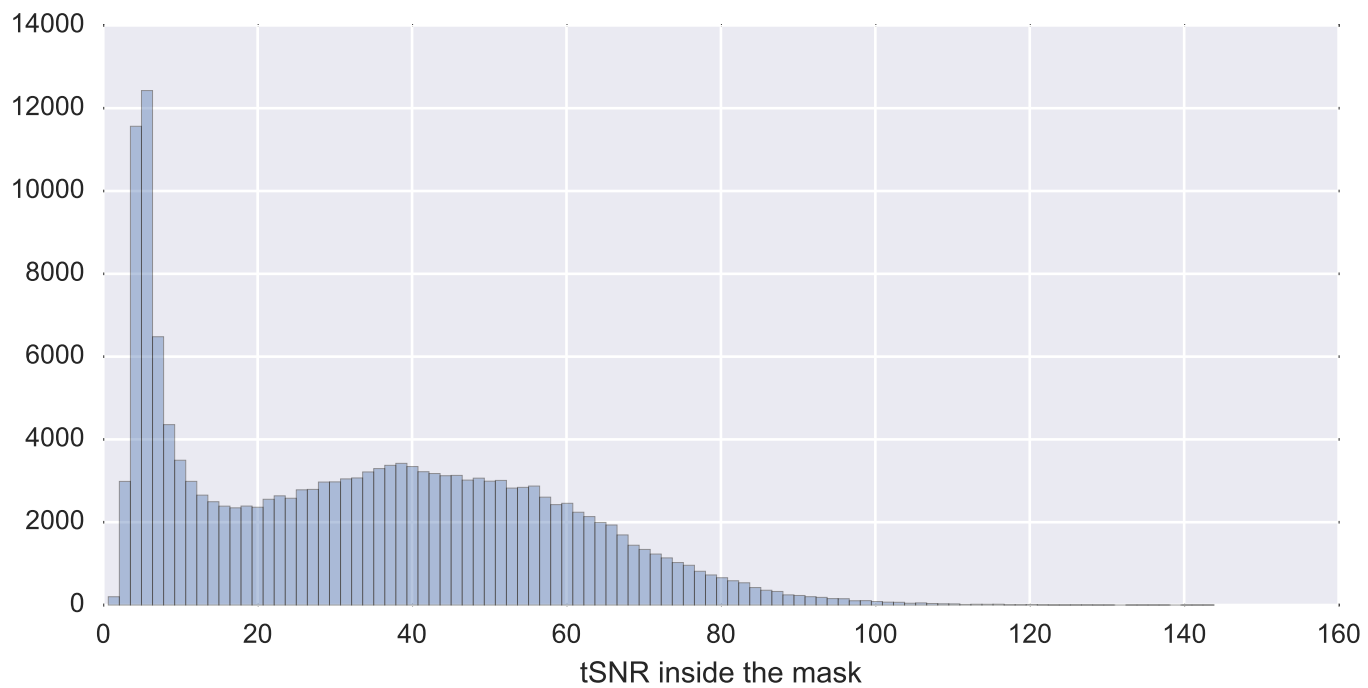

Mean EPI

Brain mask

tSNR

motion

fieldmap correction

coregistration