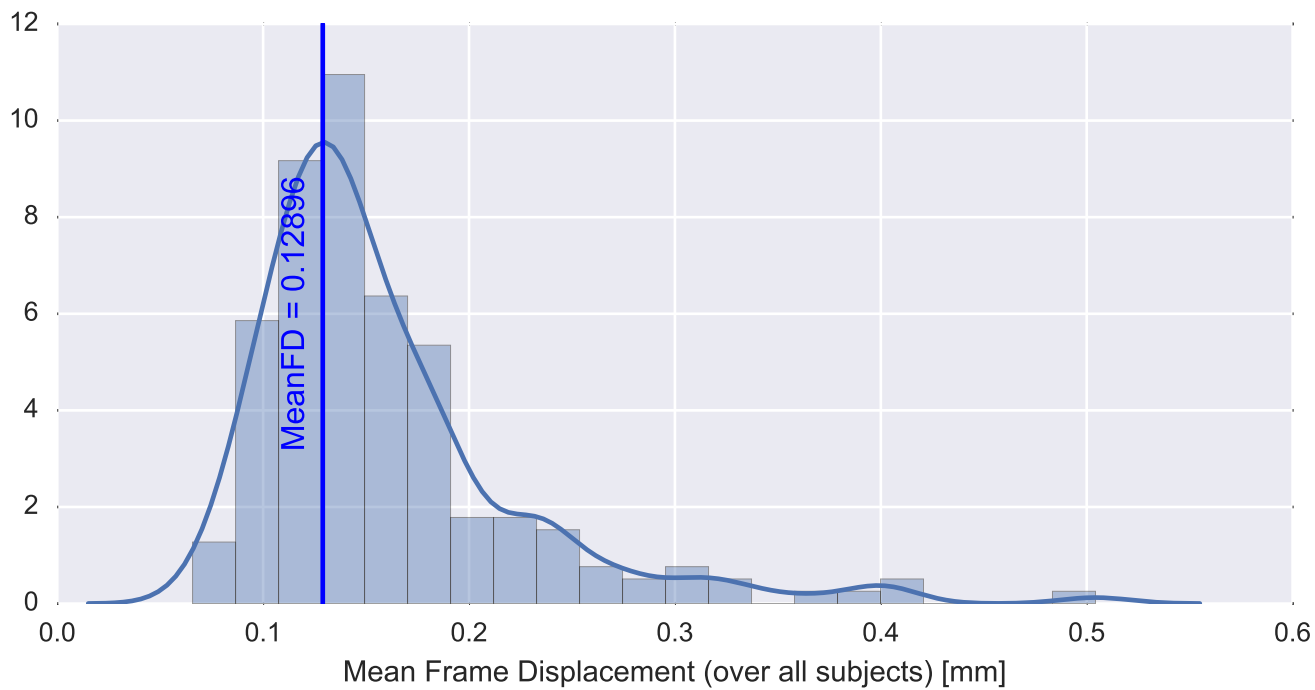

Mean EPI

Brain mask

tSNR

motion

fieldmap correction

coregistration