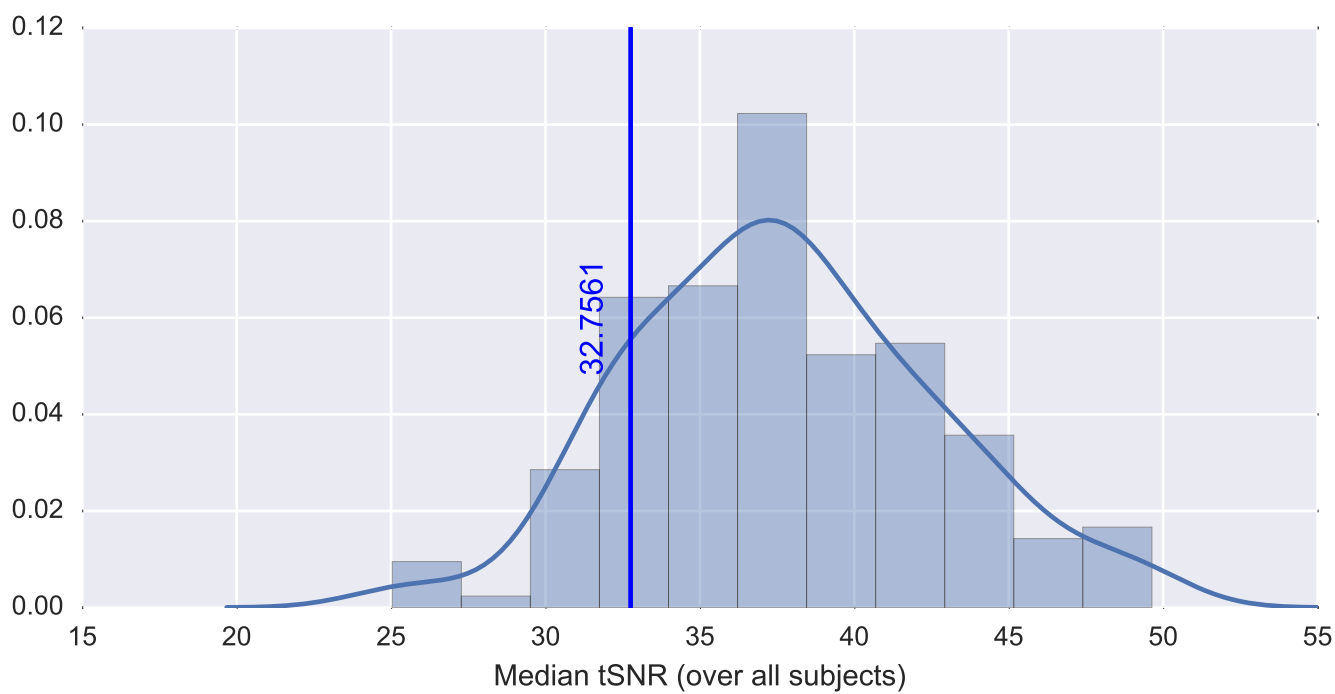

Mean EPI

Brain mask

tSNR

motion

fieldmap correction

coregistration