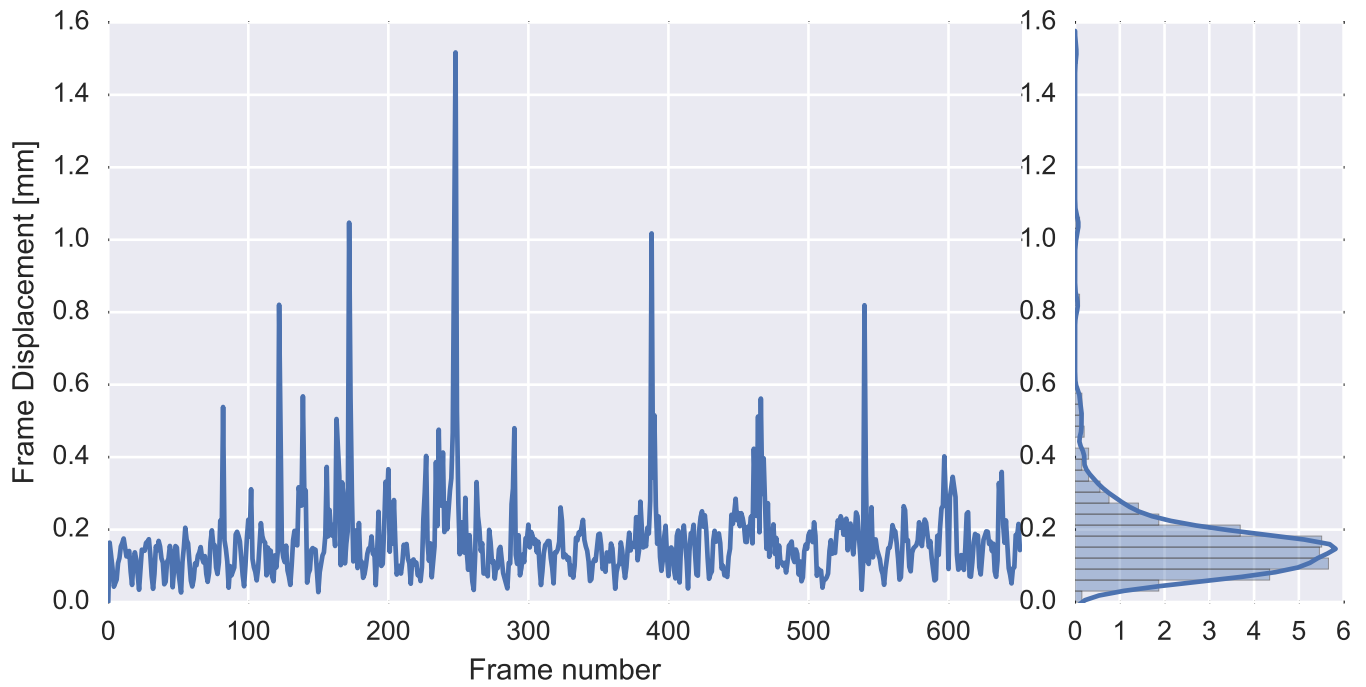

Mean EPI

Brain mask

tSNR

motion

fieldmap correction

coregistration