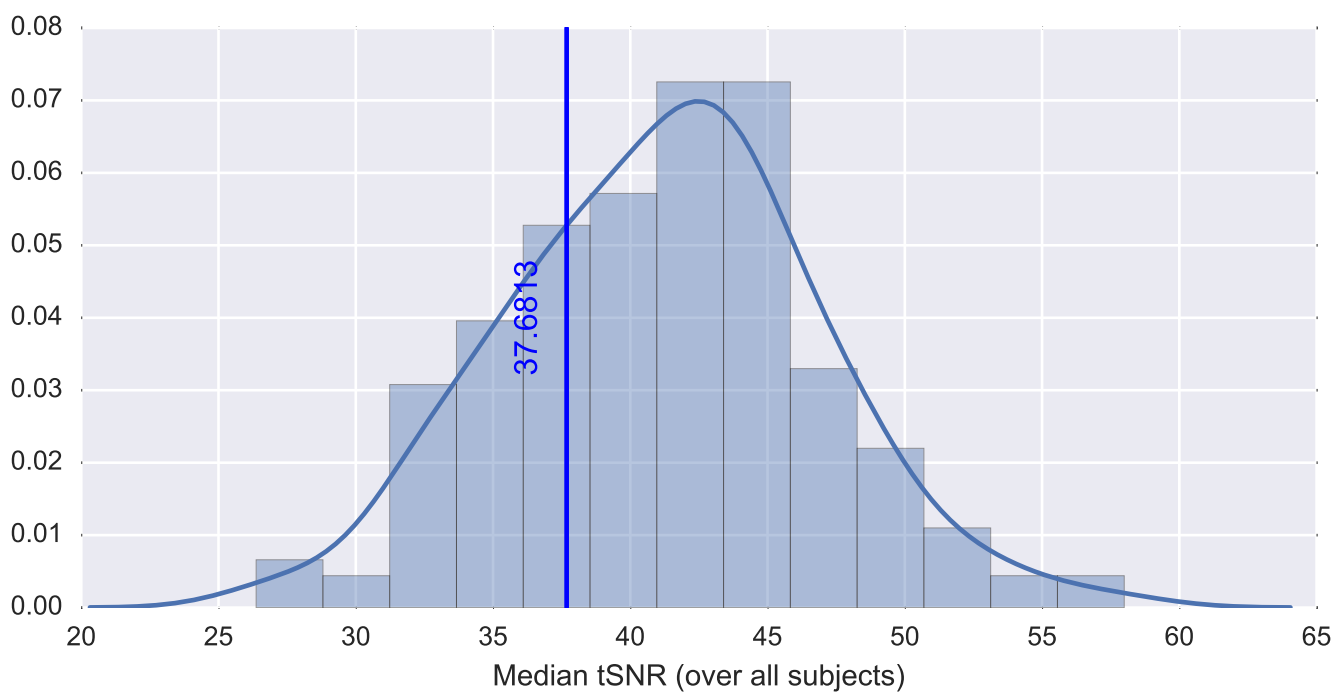

Mean EPI

Brain mask

tSNR

motion

fieldmap correction

coregistration