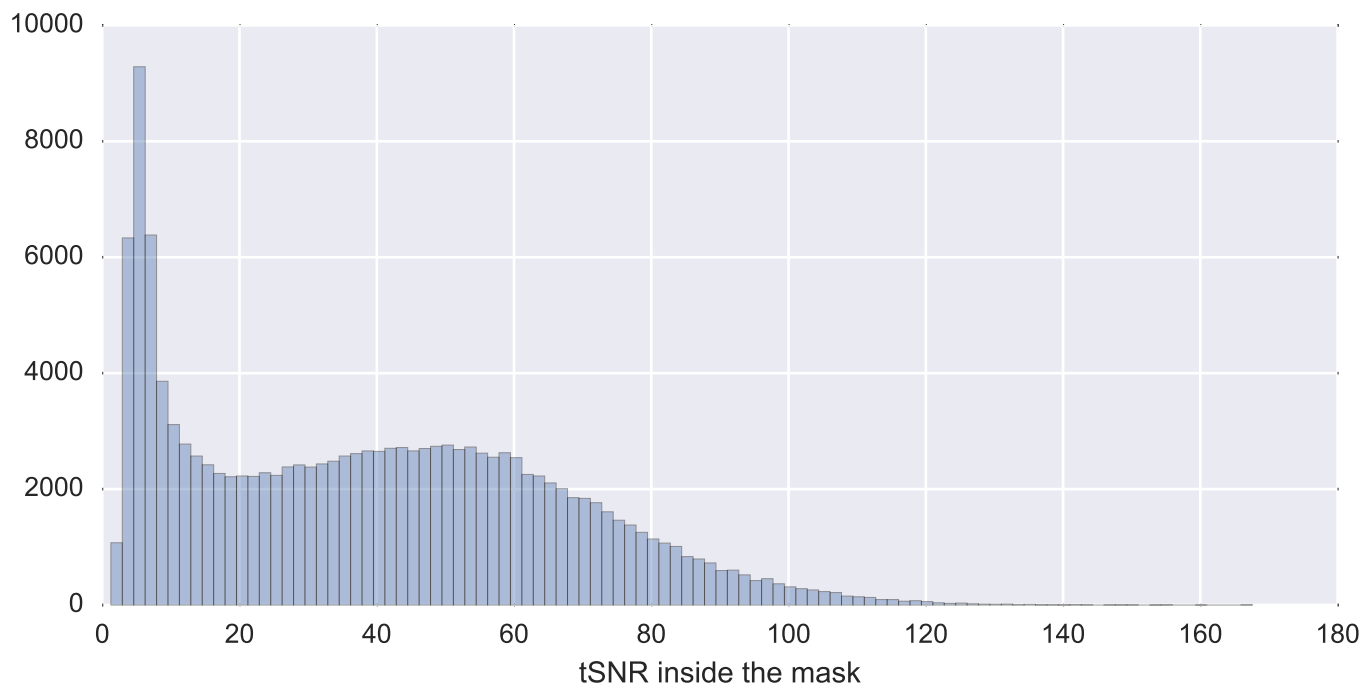

Mean EPI

Brain mask

tSNR

motion

fieldmap correction

coregistration