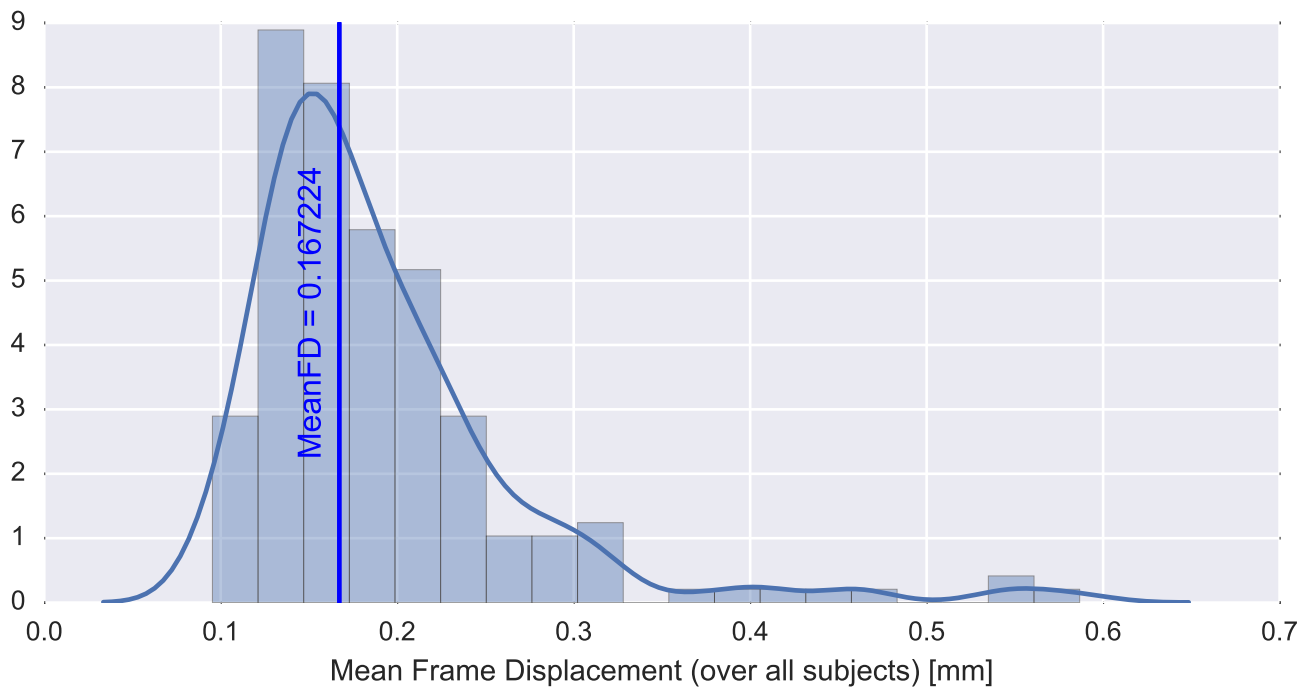

Mean EPI

Brain mask

tSNR

motion

fieldmap correction

coregistration