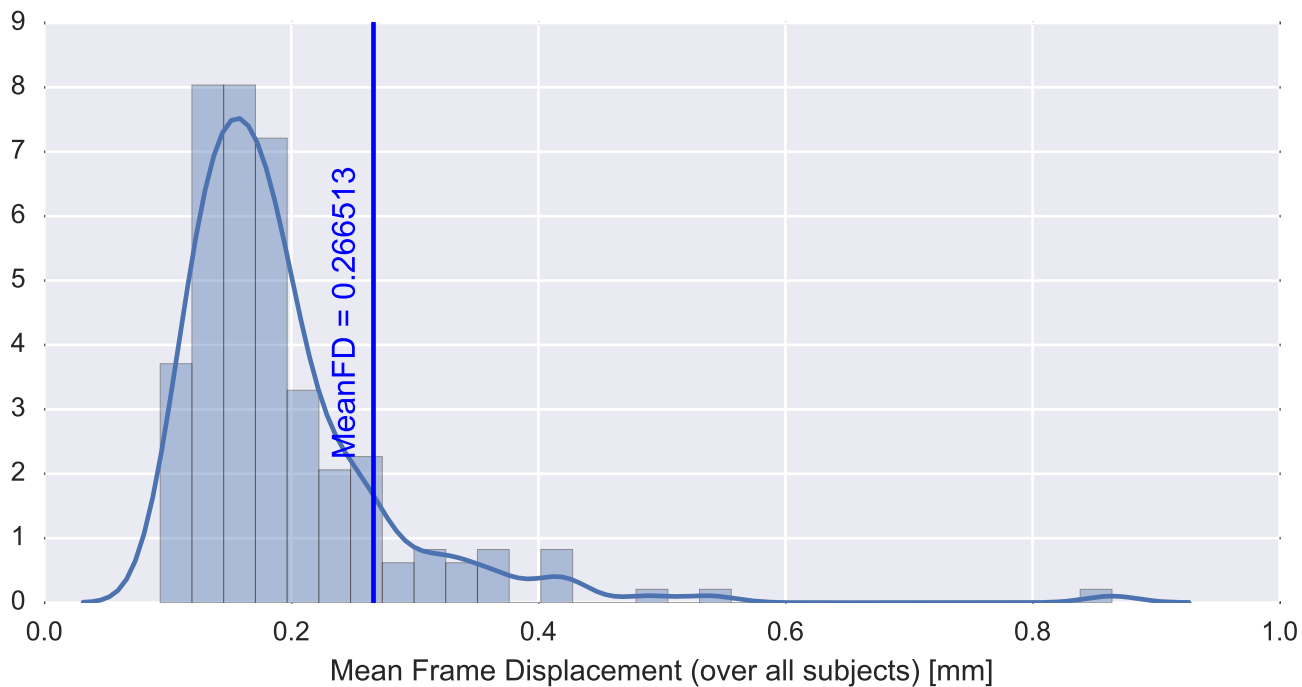

Mean EPI

Brain mask

tSNR

motion

fieldmap correction

coregistration