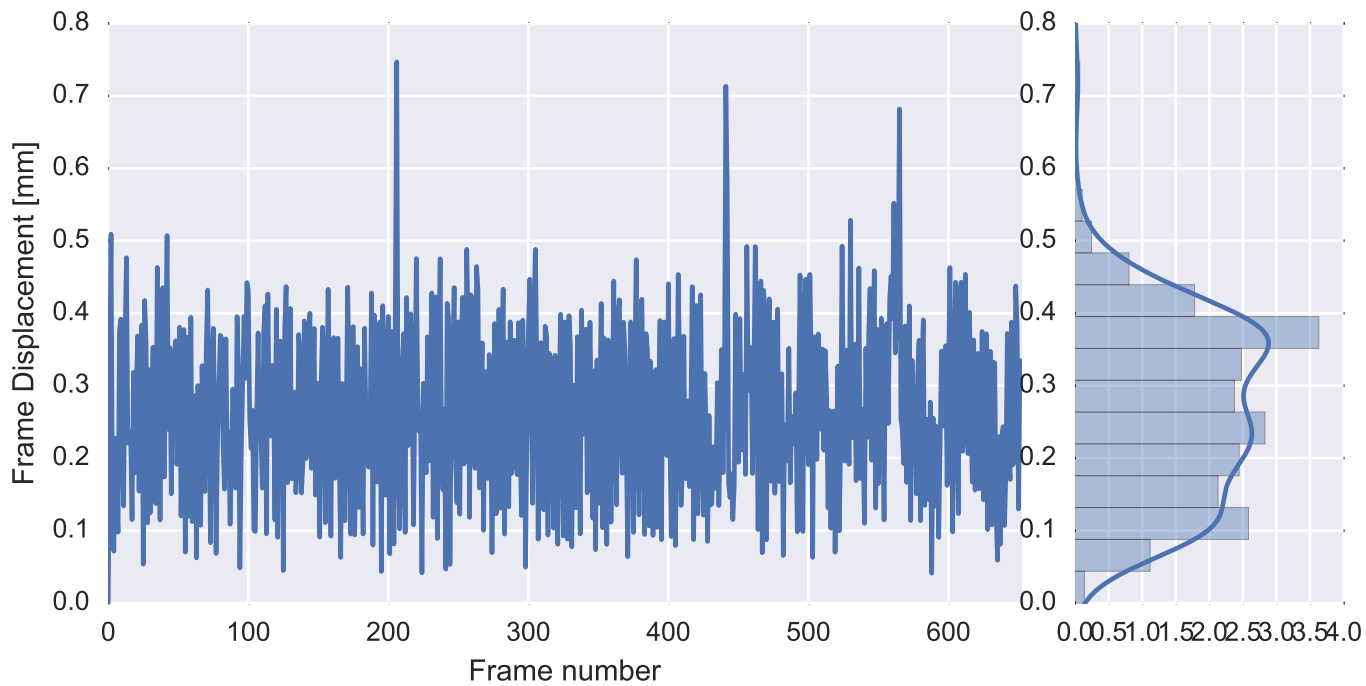

Mean EPI

Brain mask

tSNR

motion

fieldmap correction

coregistration