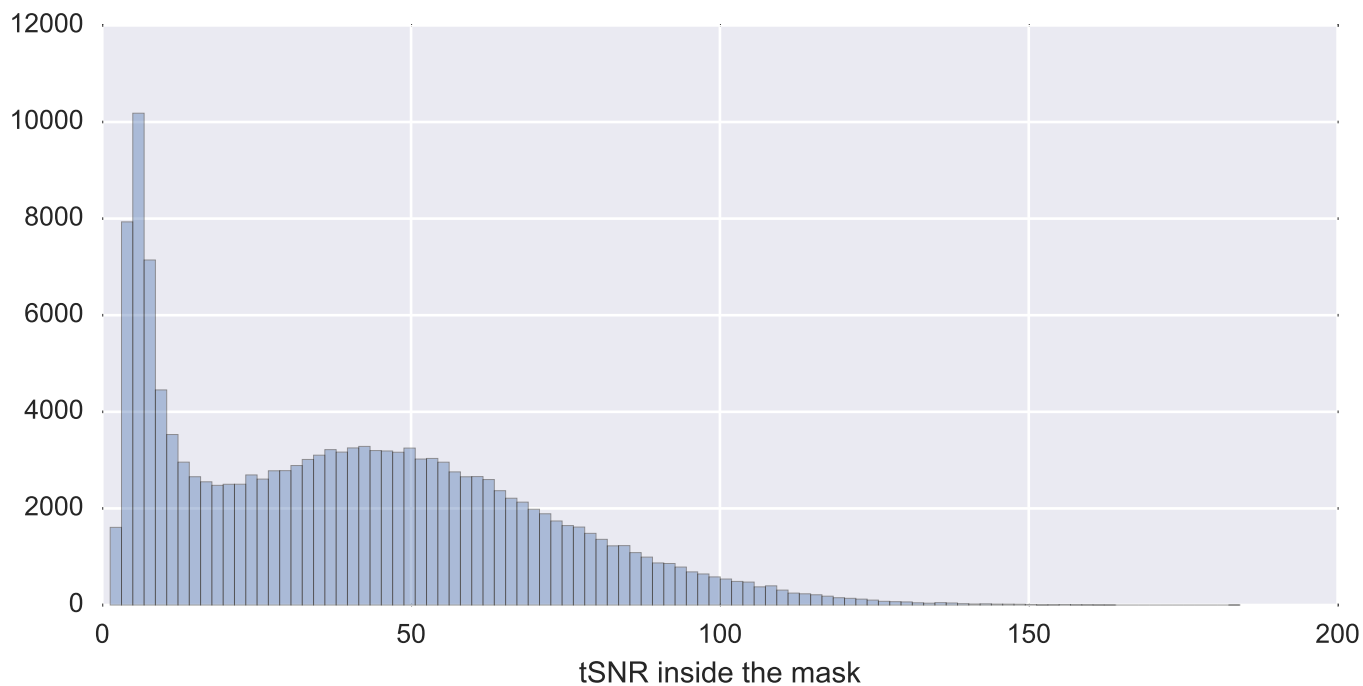

Mean EPI

Brain mask

tSNR

motion

fieldmap correction

coregistration