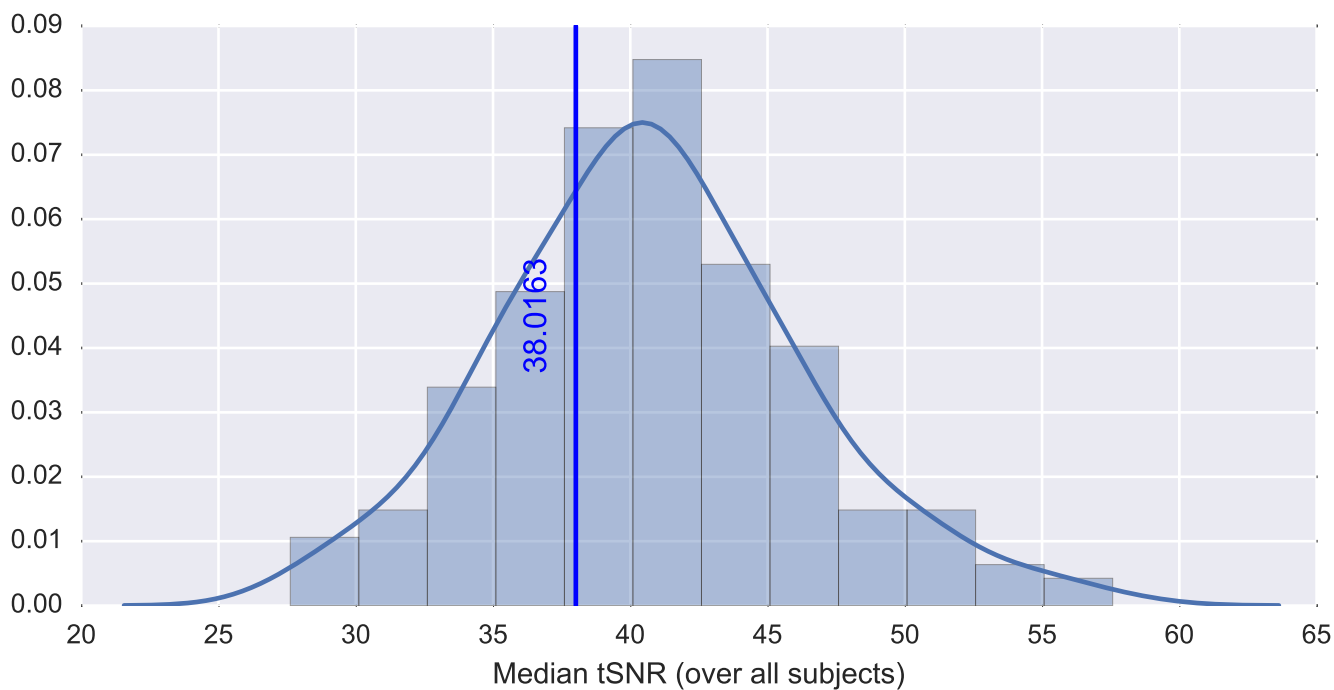

Mean EPI

Brain mask

tSNR

motion

fieldmap correction

coregistration