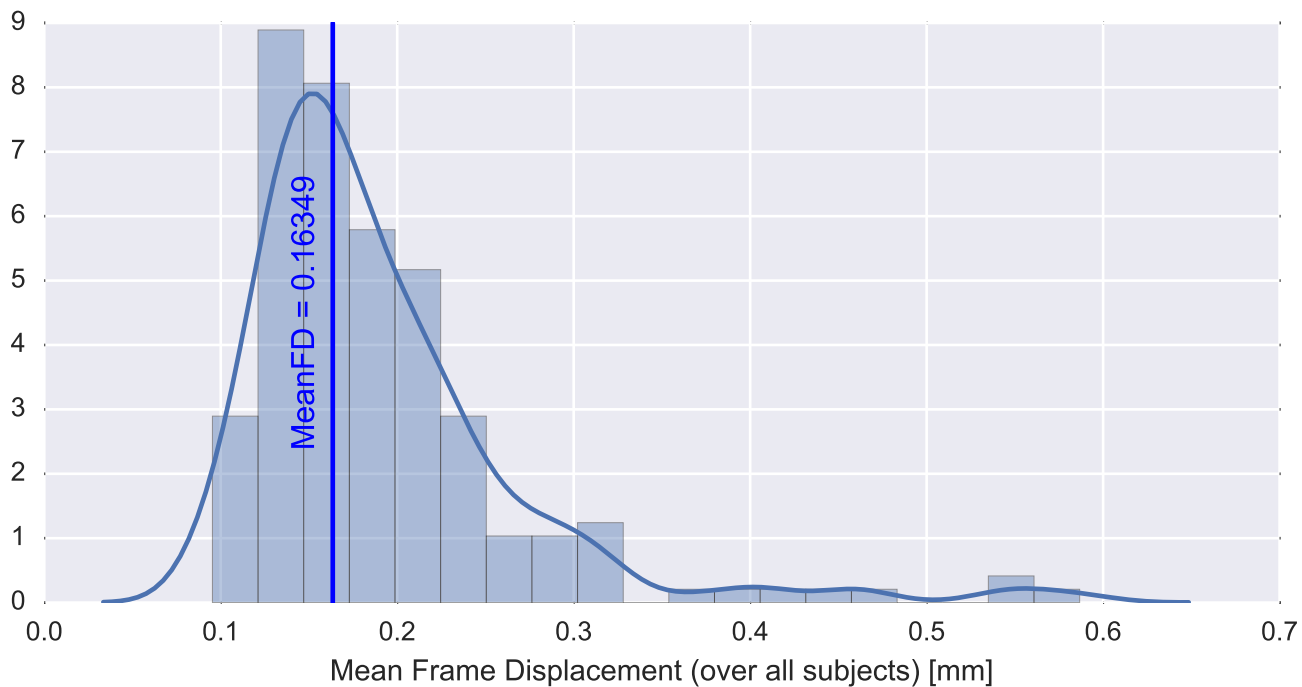

Mean EPI

Brain mask

tSNR

motion

fieldmap correction

coregistration