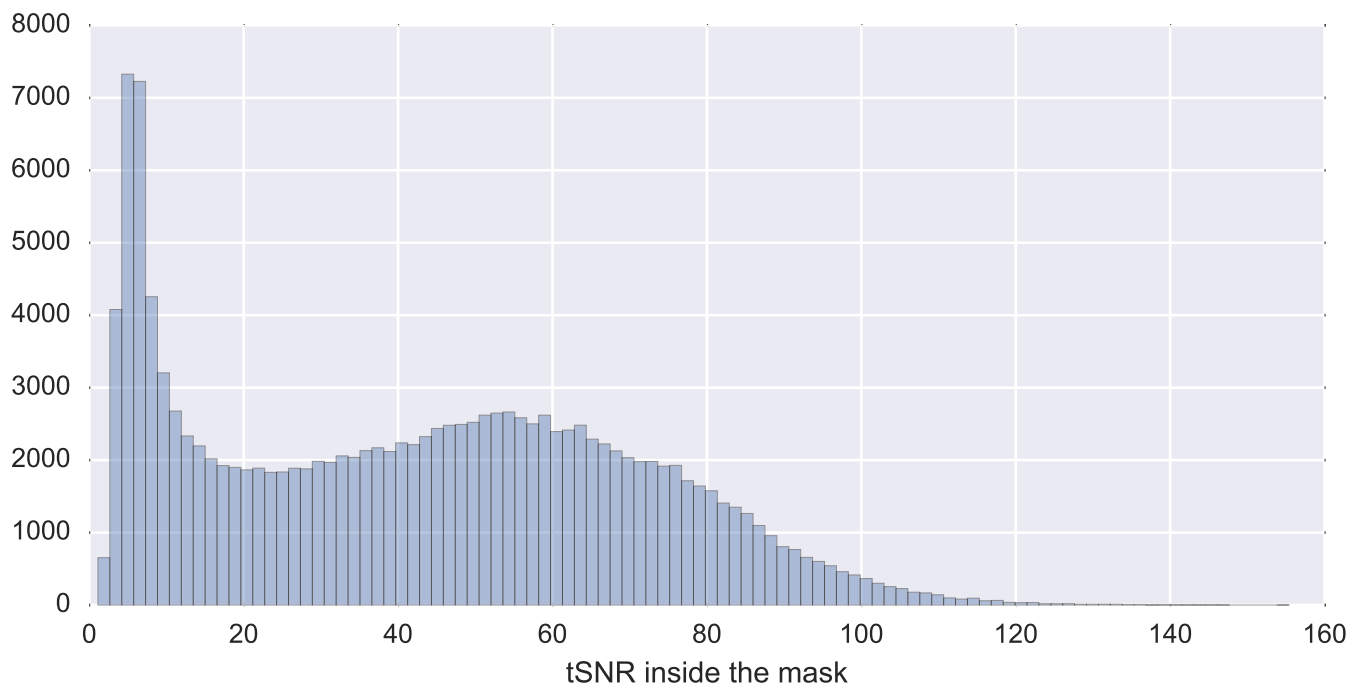

Mean EPI

Brain mask

tSNR

motion

fieldmap correction

coregistration