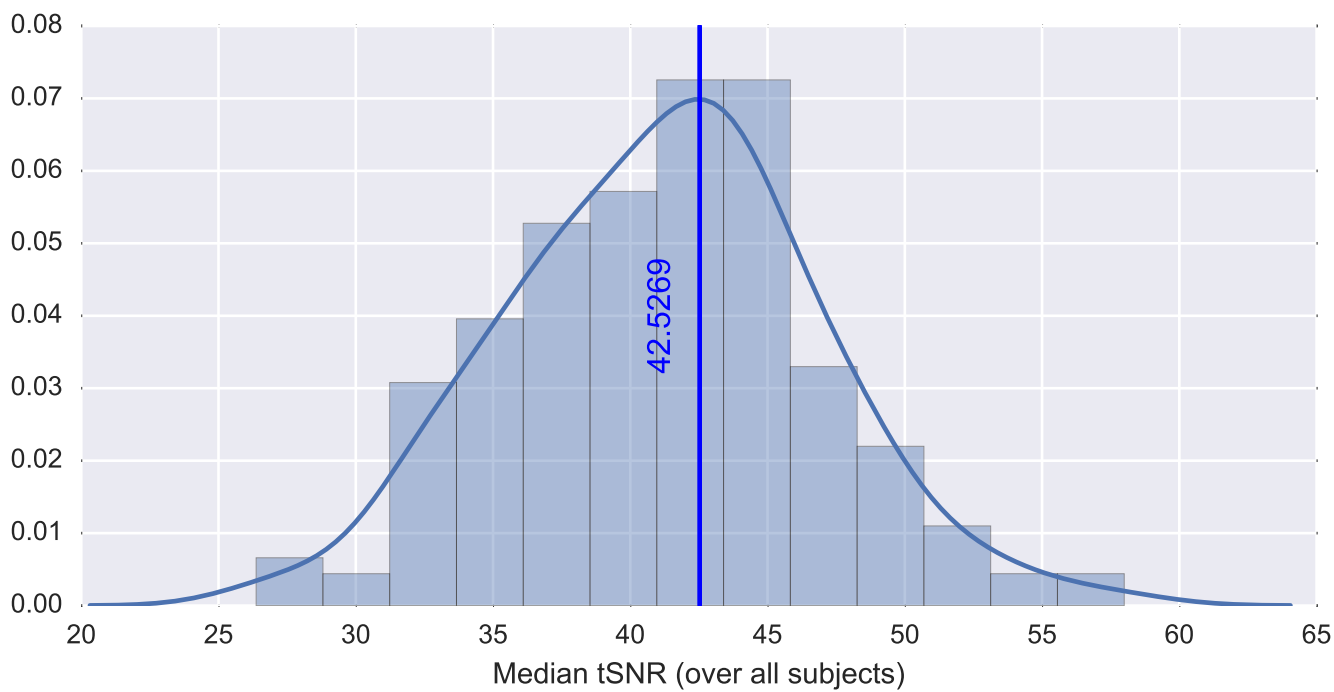

Mean EPI

Brain mask

tSNR

motion

fieldmap correction

coregistration