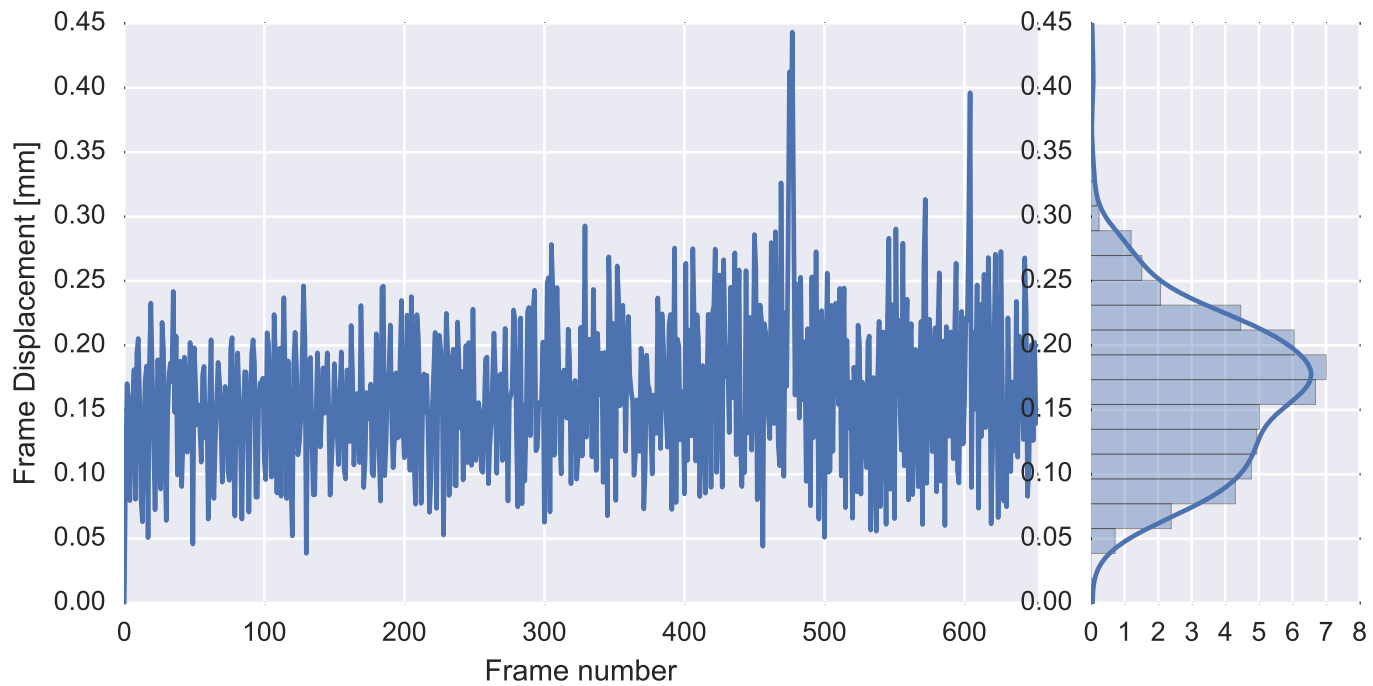

Mean EPI

Brain mask

tSNR

motion

fieldmap correction

coregistration