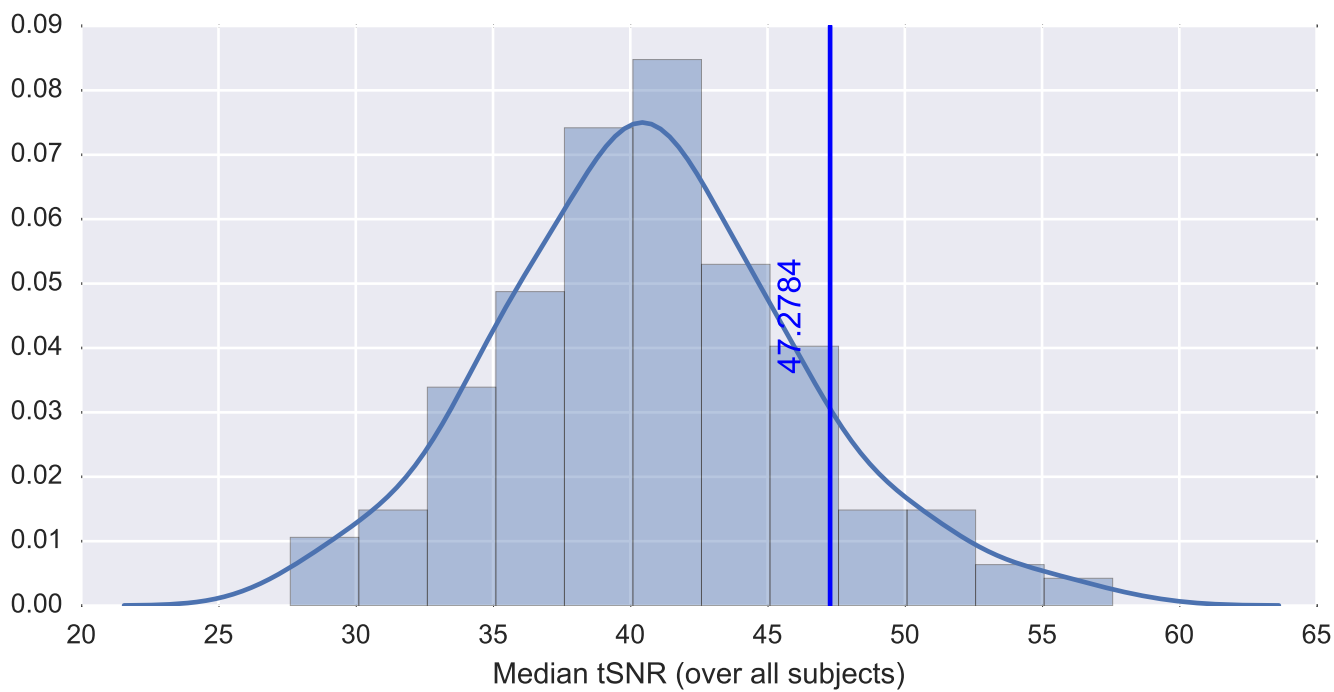

Mean EPI

Brain mask

tSNR

motion

fieldmap correction

coregistration