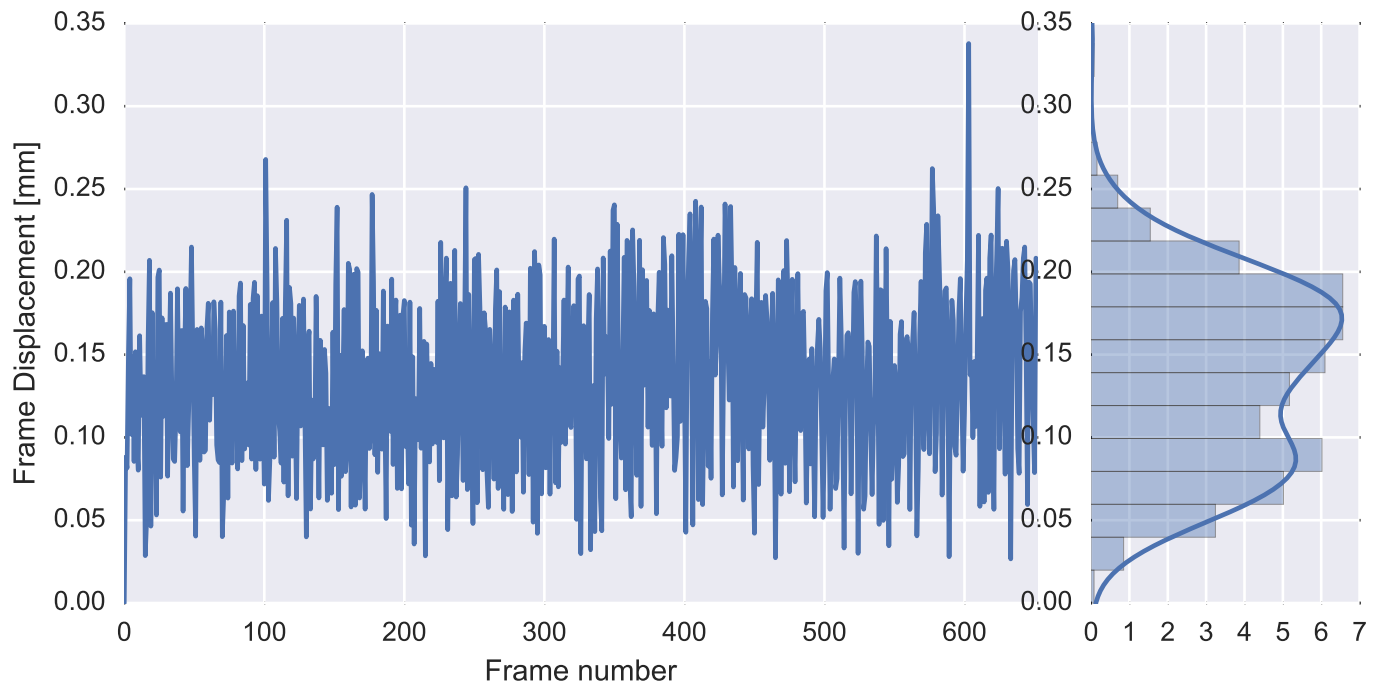

Mean EPI

Brain mask

tSNR

motion

fieldmap correction

coregistration