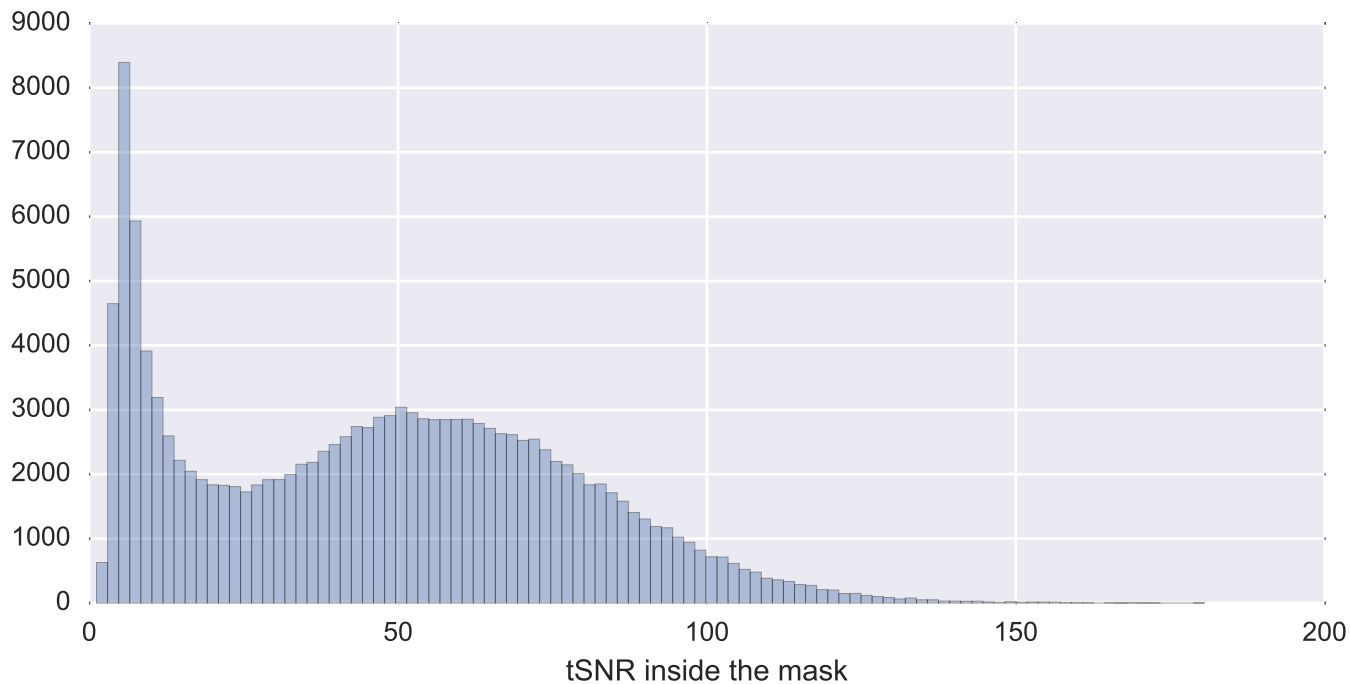

Mean EPI

Brain mask

tSNR

motion

fieldmap correction

coregistration