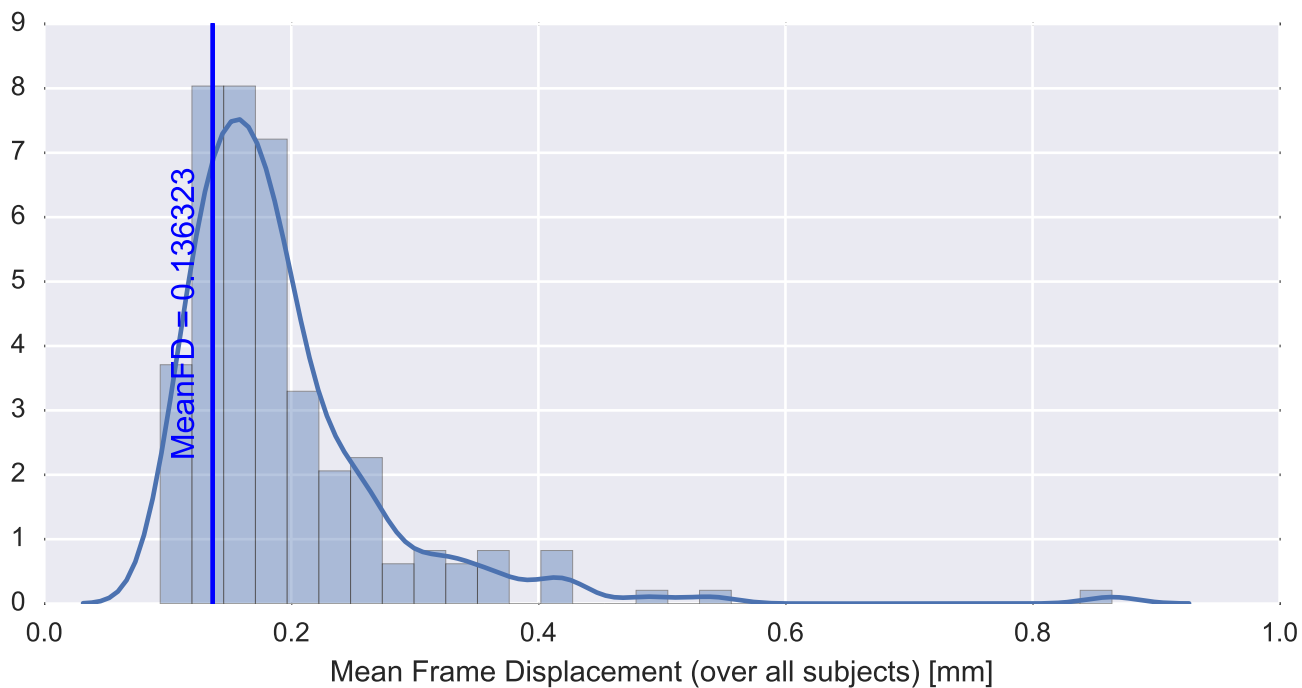

Mean EPI

Brain mask

tSNR

motion

fieldmap correction

coregistration