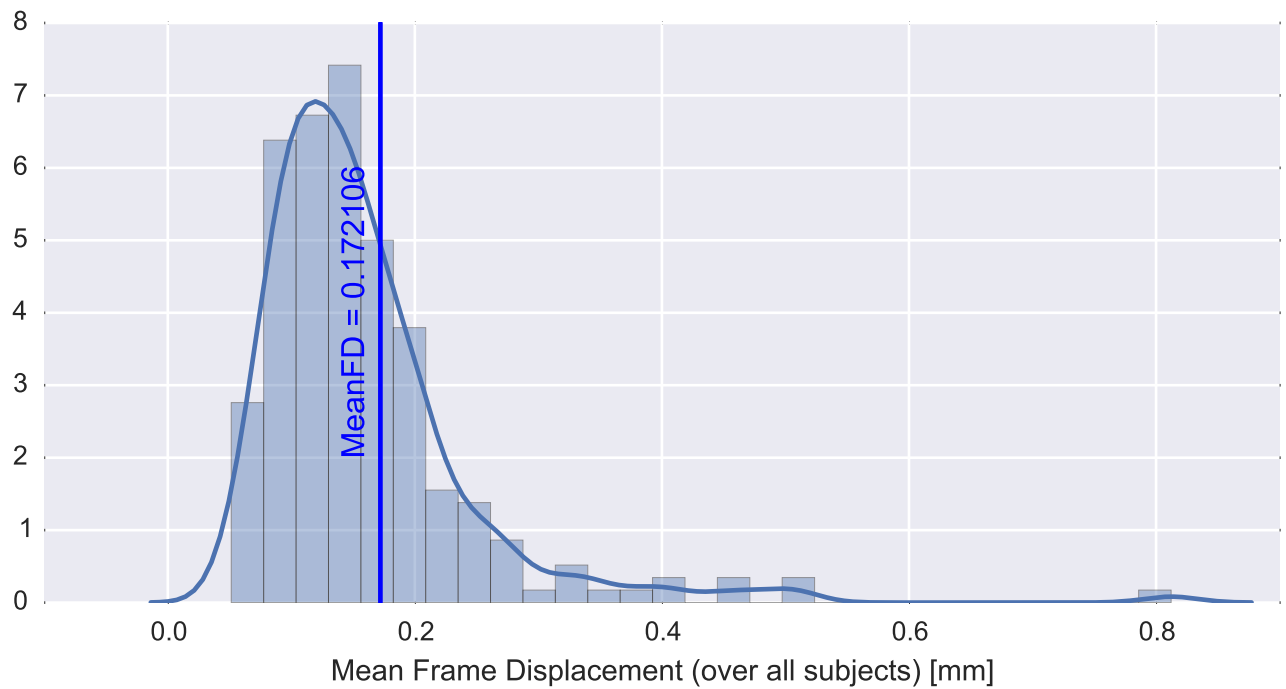

Mean EPI

Brain mask

tSNR

motion

fieldmap correction

coregistration