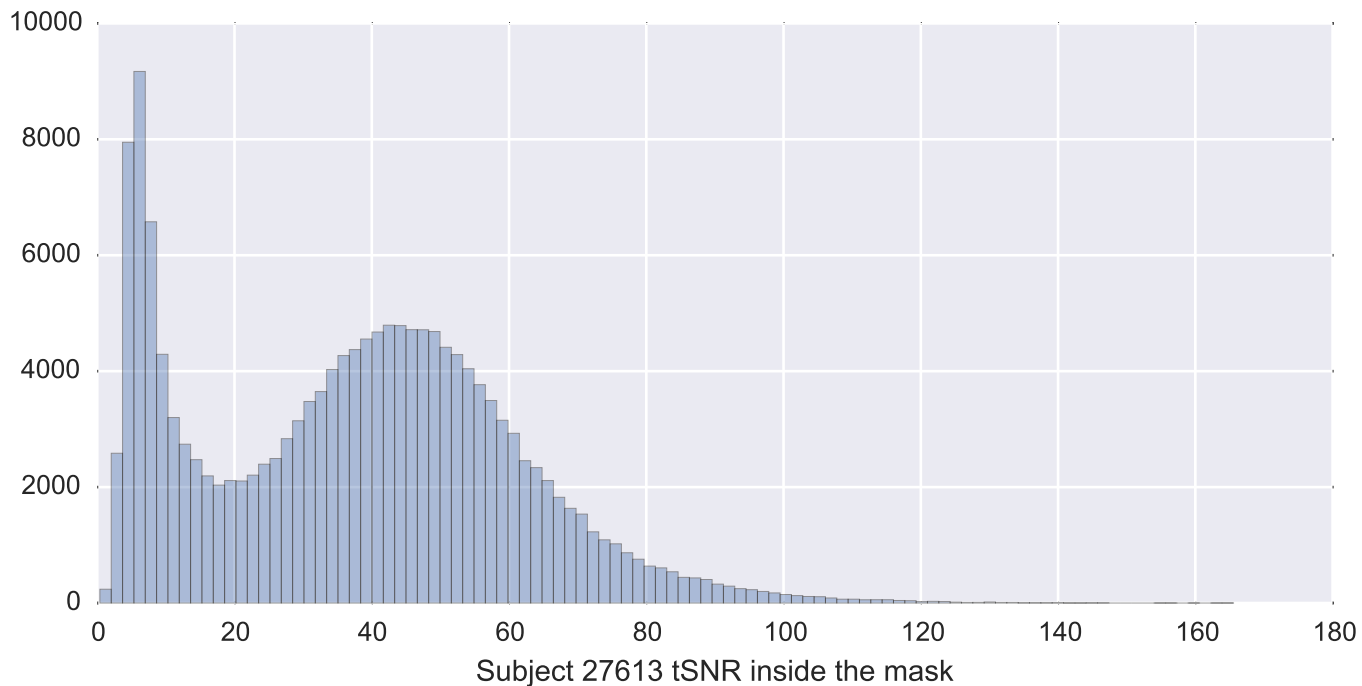

Mean EPI

Brain mask

tSNR

motion

fieldmap correction

coregistration