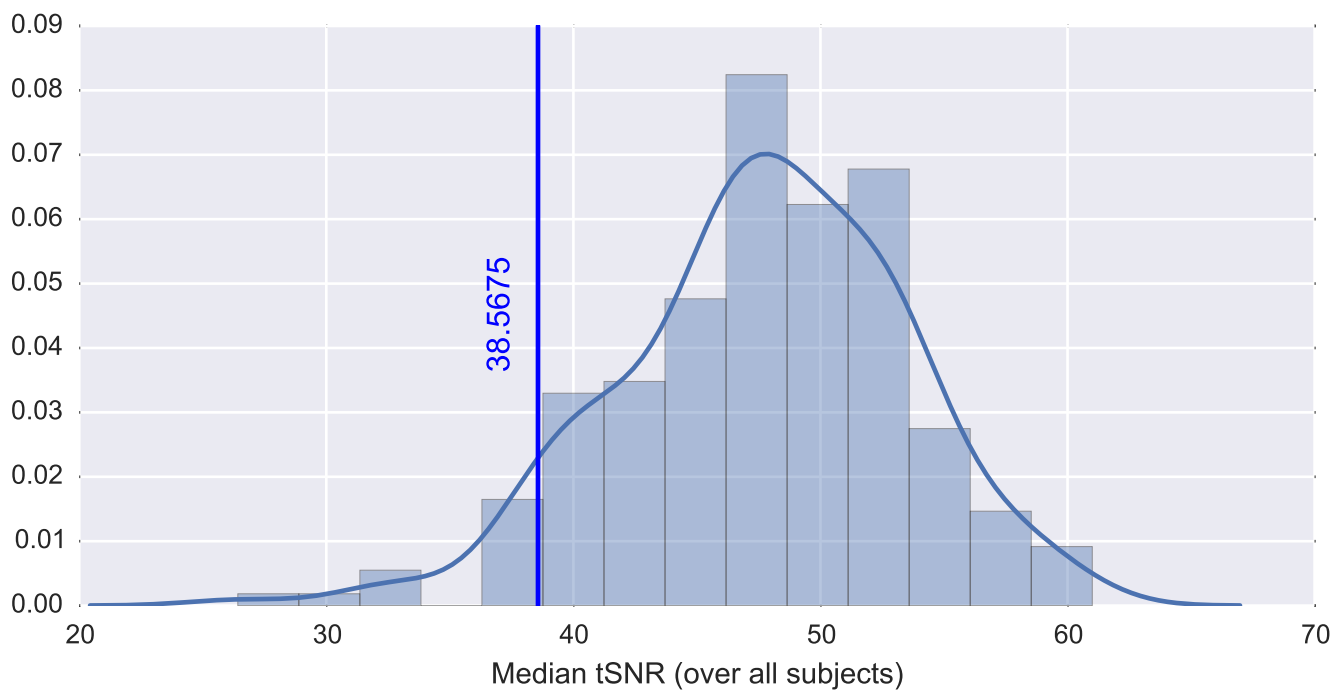

Mean EPI

Brain mask

tSNR

motion

fieldmap correction

coregistration