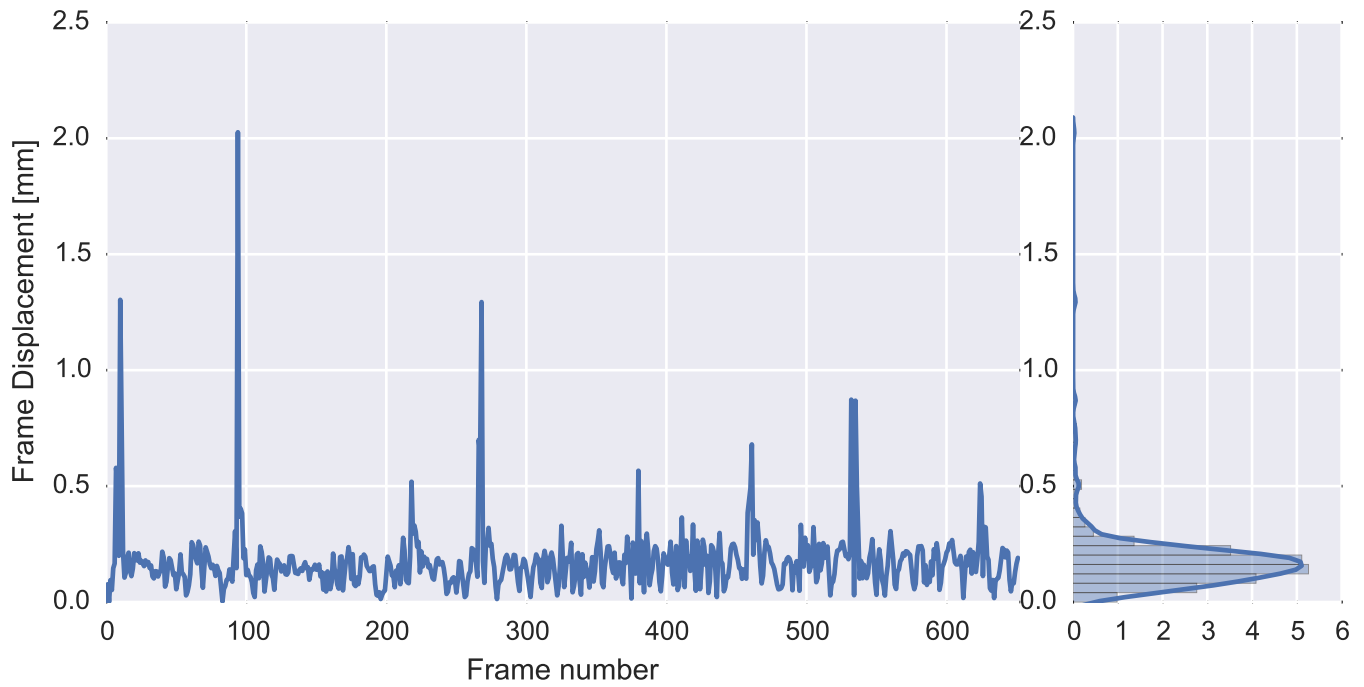

Mean EPI

Brain mask

tSNR

motion

fieldmap correction

coregistration