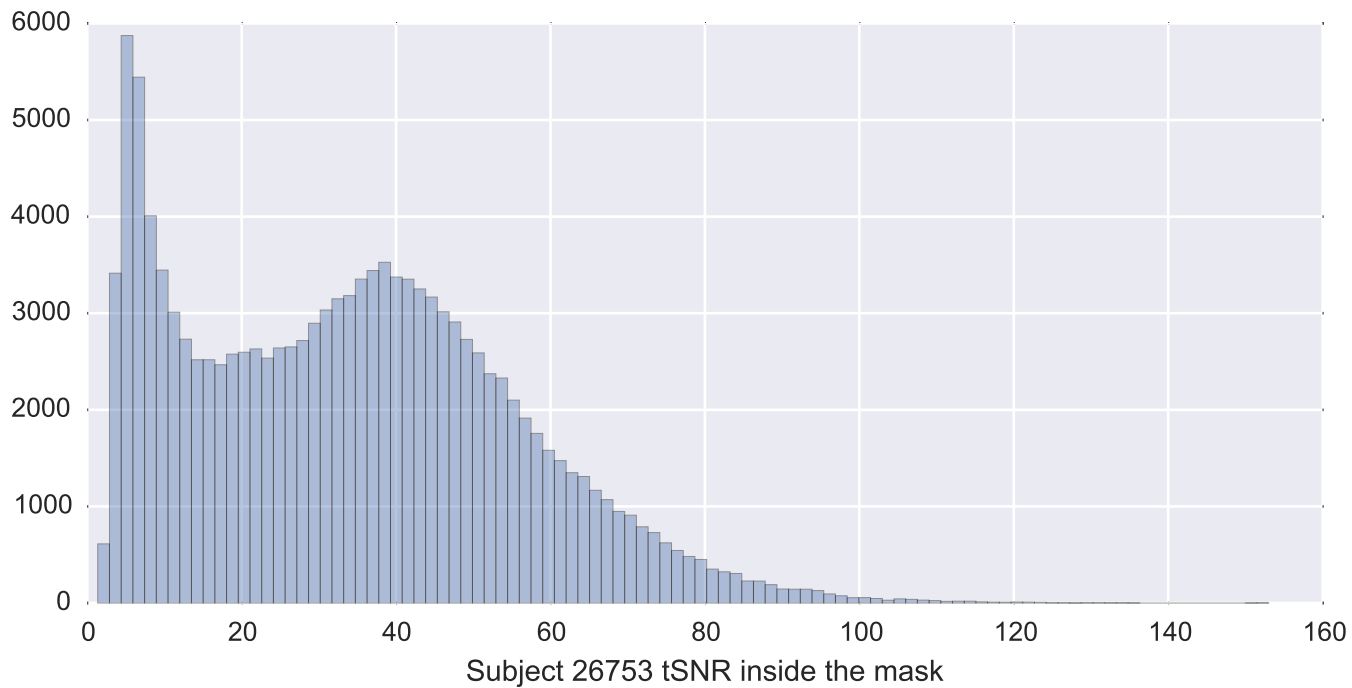

Mean EPI

Brain mask

tSNR

motion

fieldmap correction

coregistration