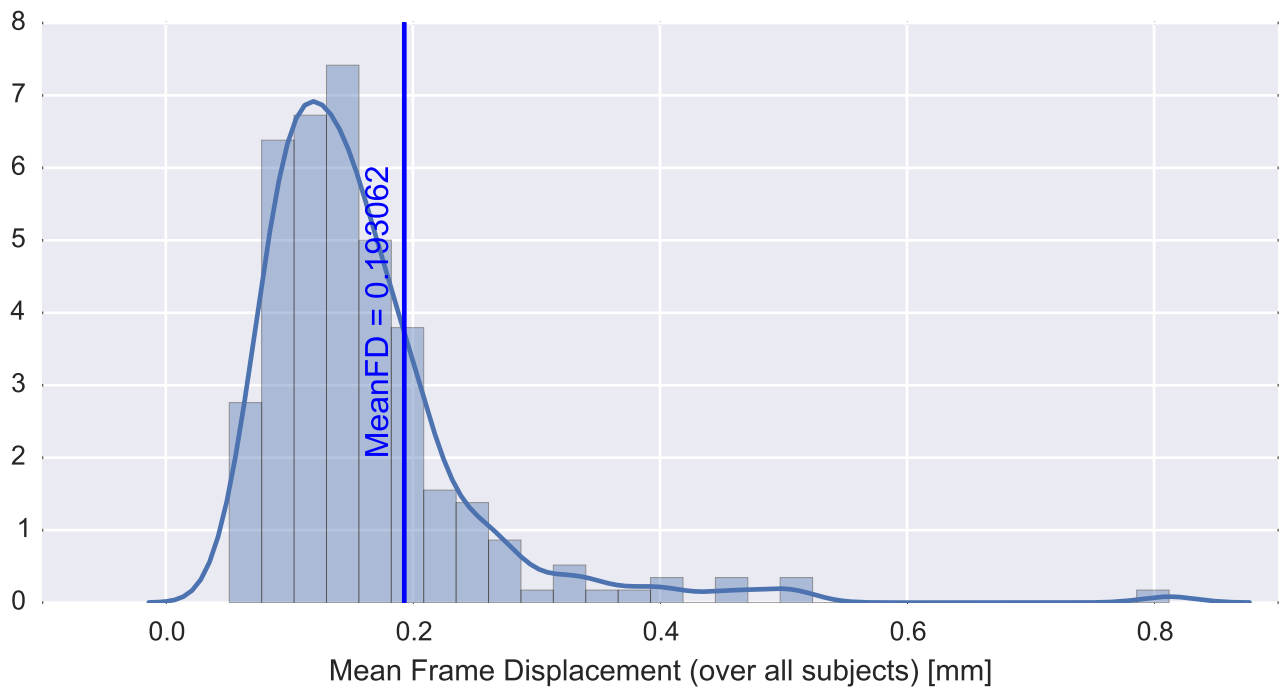

Mean EPI

Brain mask

tSNR

motion

fieldmap correction

coregistration