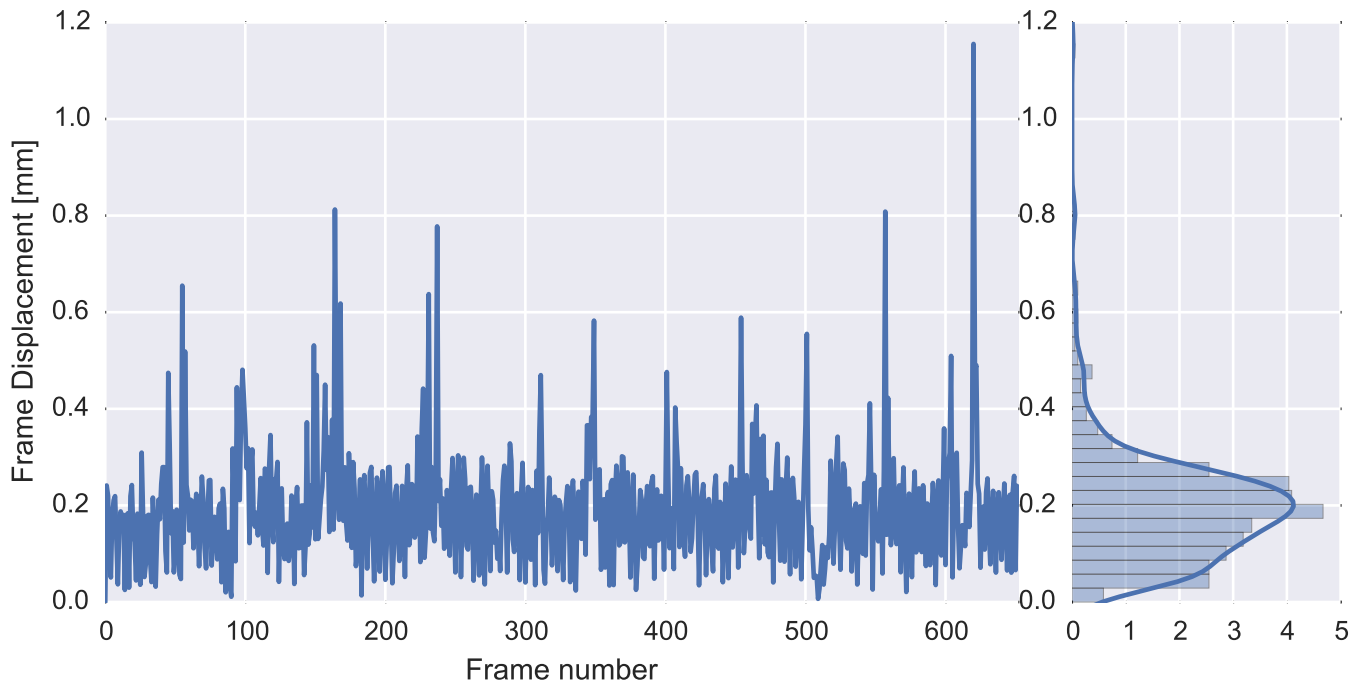

Mean EPI

Brain mask

tSNR

motion

fieldmap correction

coregistration