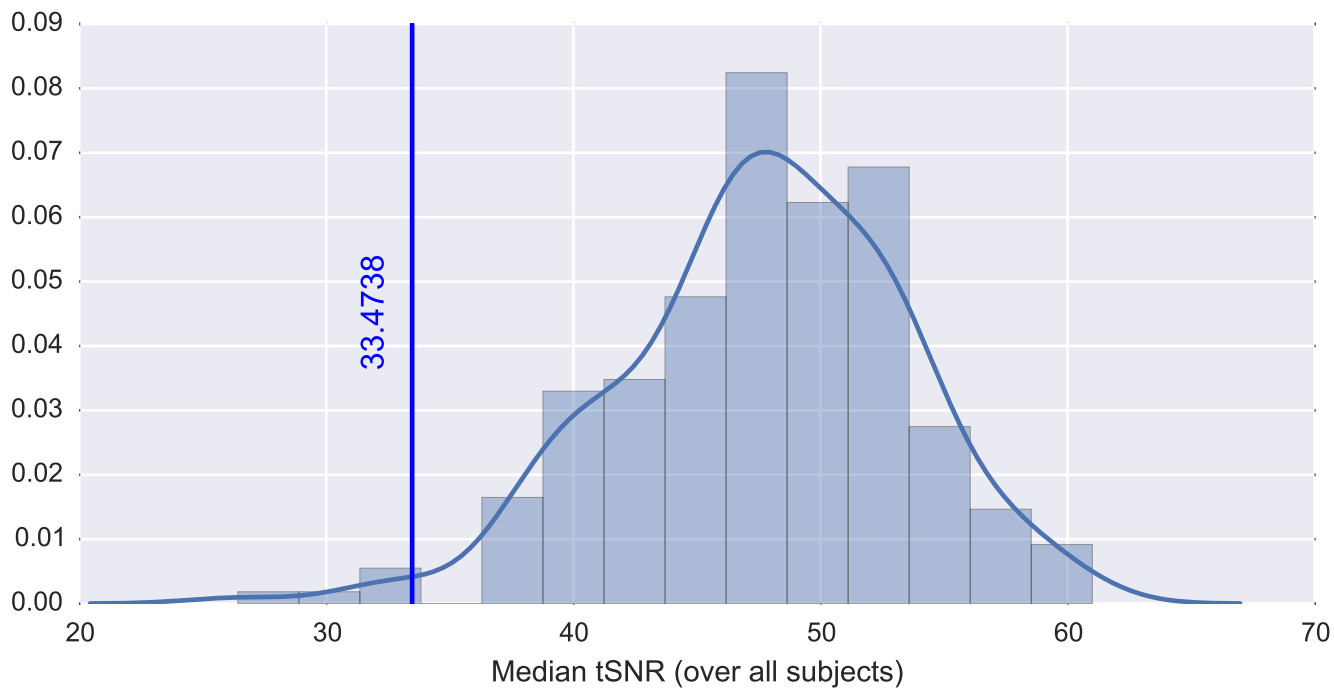

Mean EPI

Brain mask

tSNR

motion

fieldmap correction

coregistration